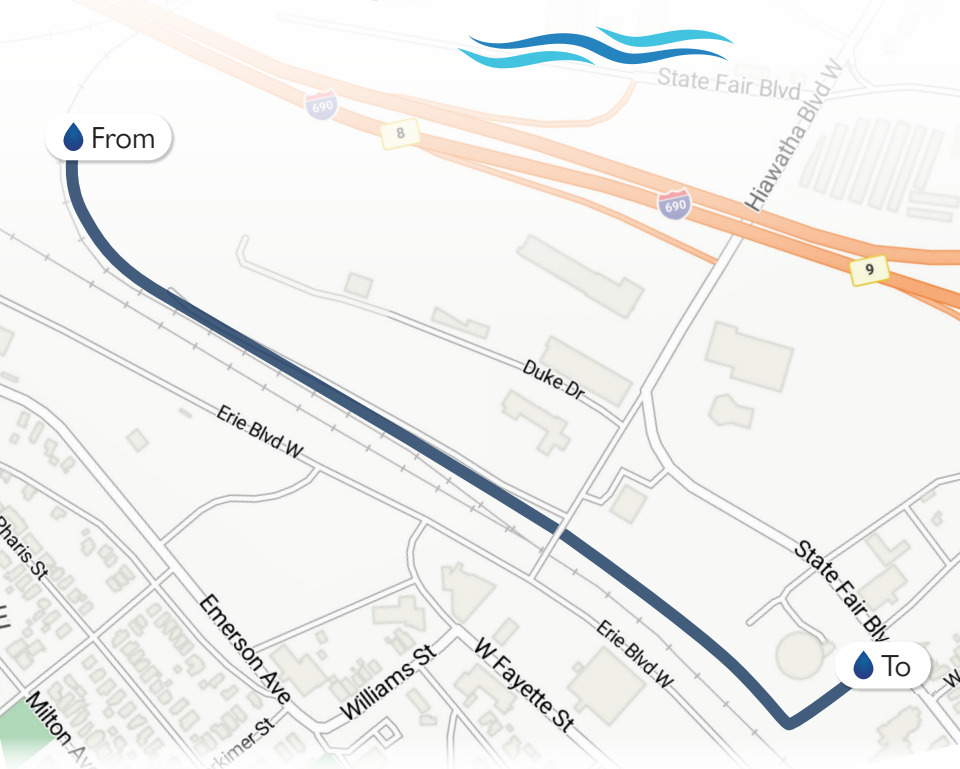

WEP FLOOD CONTROL HERBICIDE APPLICATION • MAP 3

Harbor Brook

HARBOR BROOK IS AN ONONDAGA COUNTY DRAINAGE DISTRICT