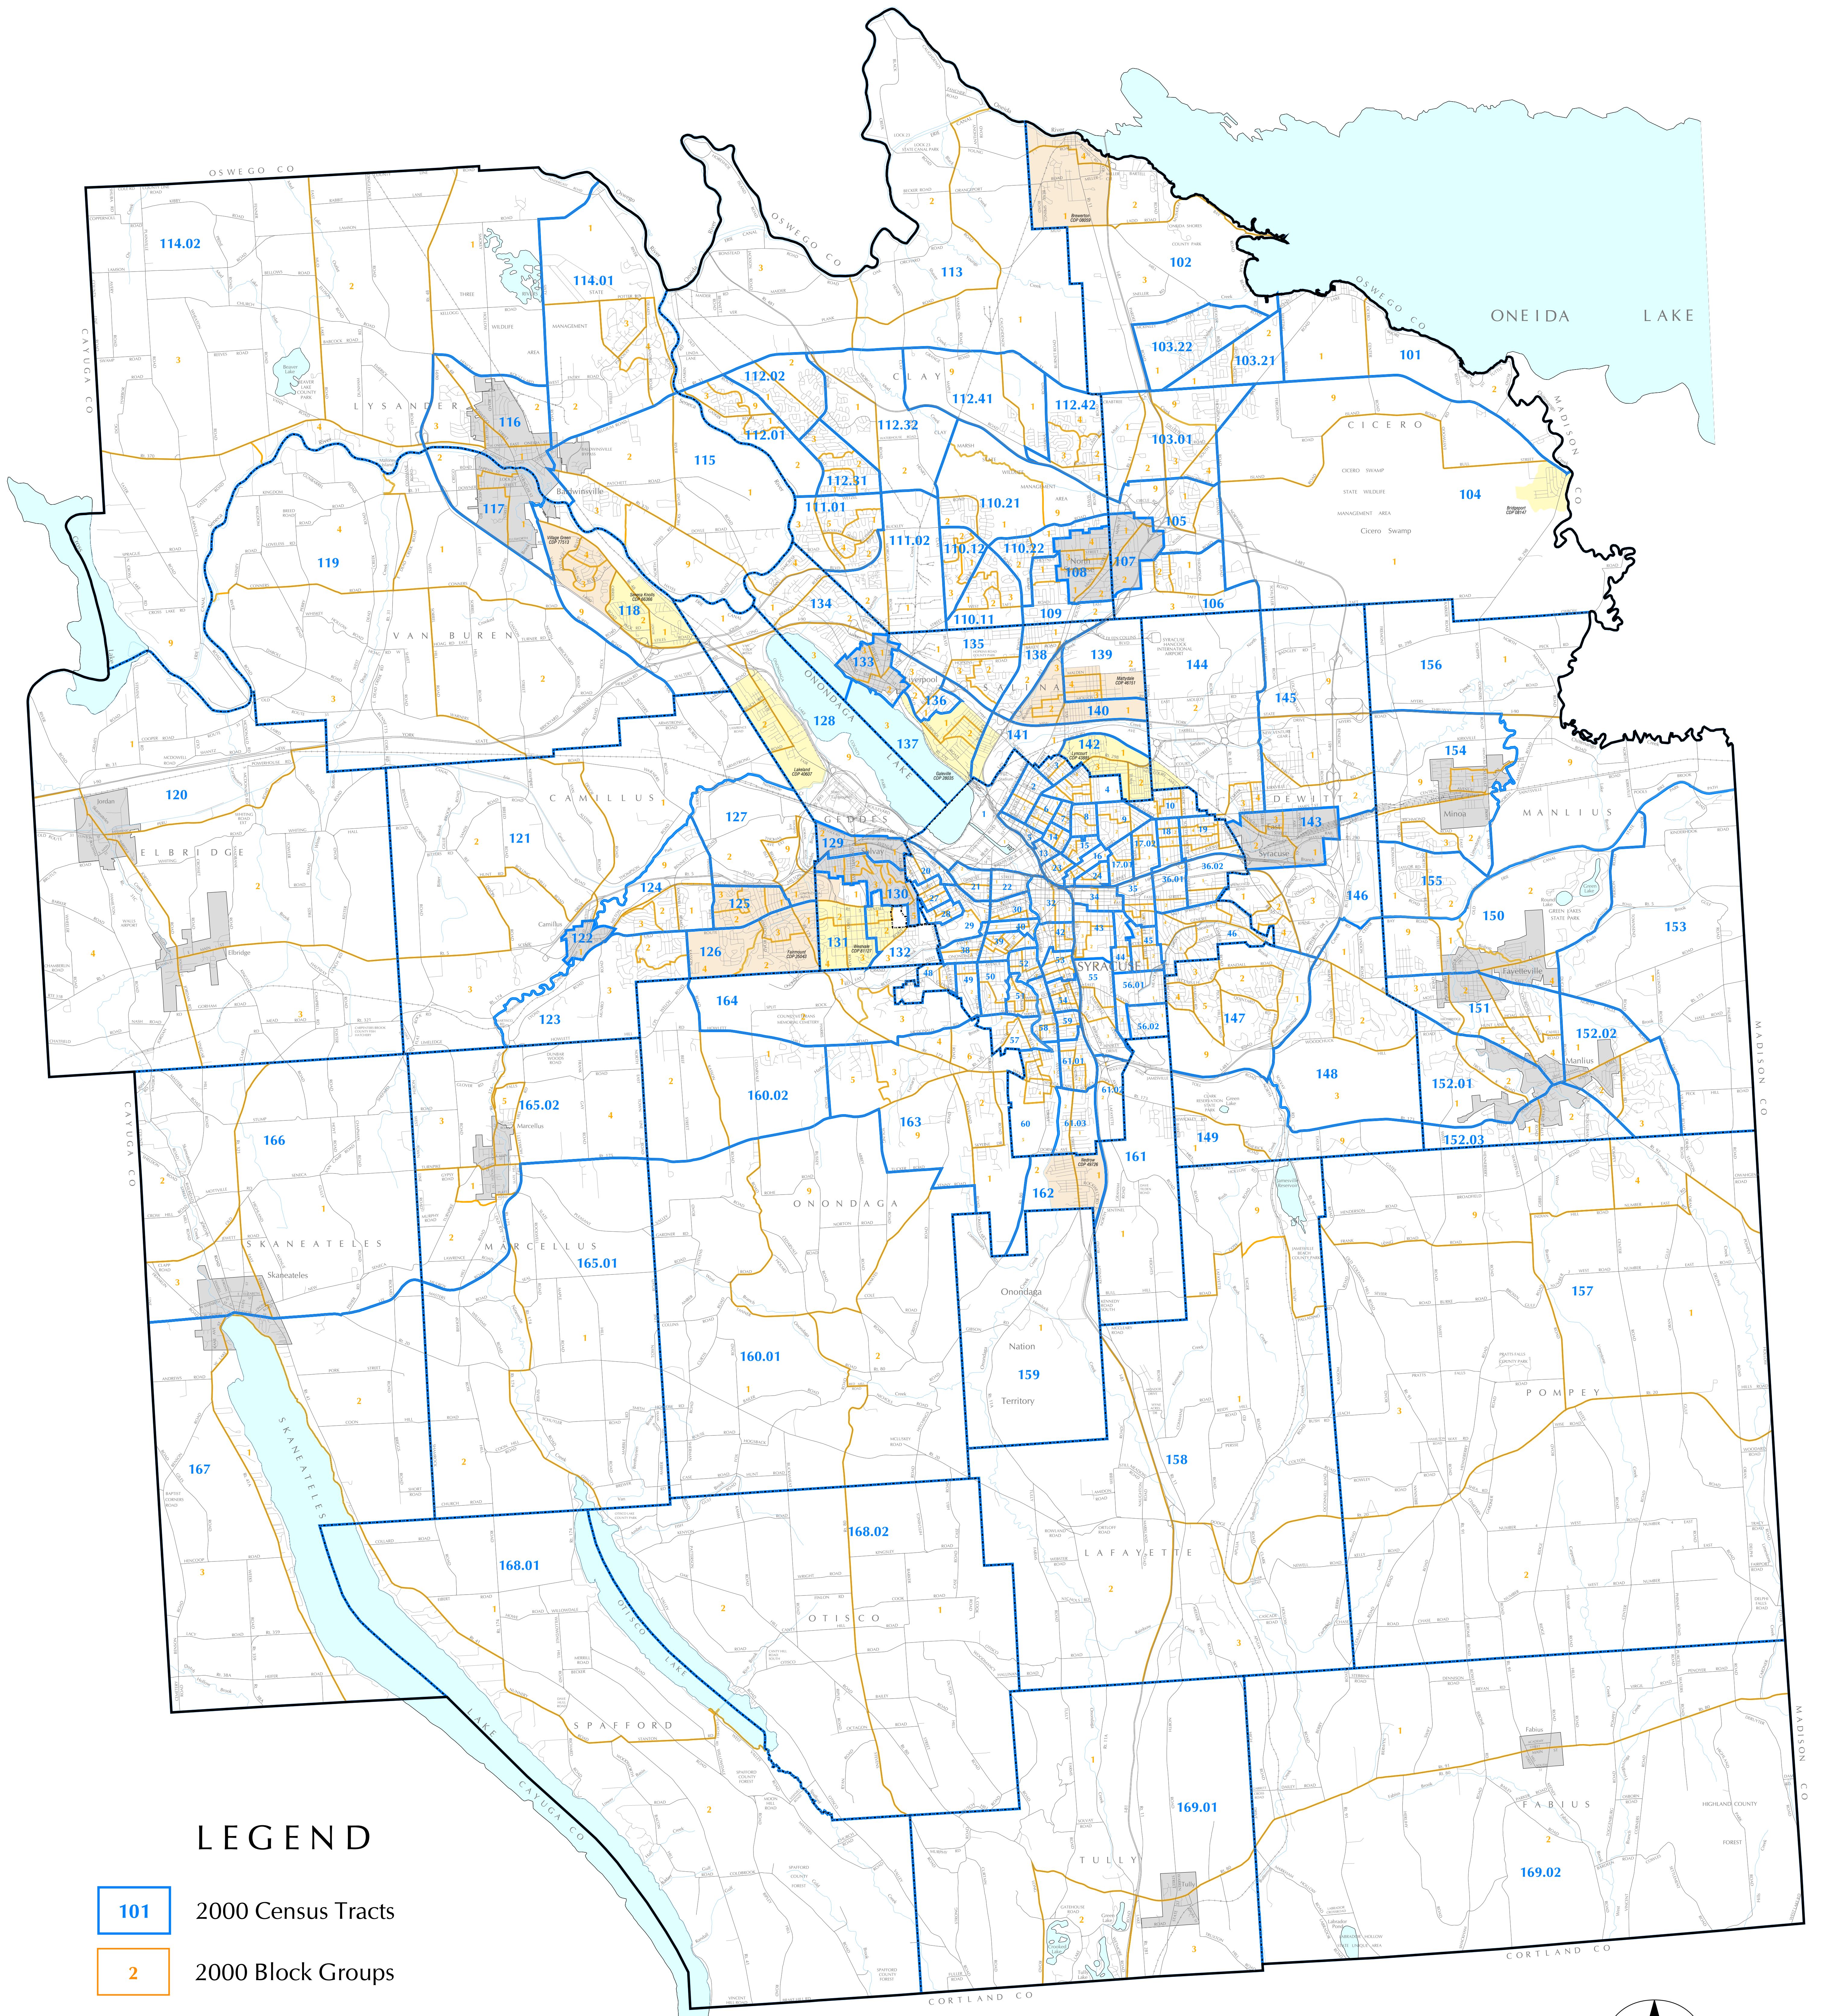

# ONONDAGA COUNTY 2000 CENSUS TRACTS AND BLOCK GROUPS

## LEGEND

-  101 2000 Census Tracts
-  2 2000 Block Groups
-  Census Designated Places (CDP) with ID#

1 0 1 2 3 Miles

1 inch = 1 mile