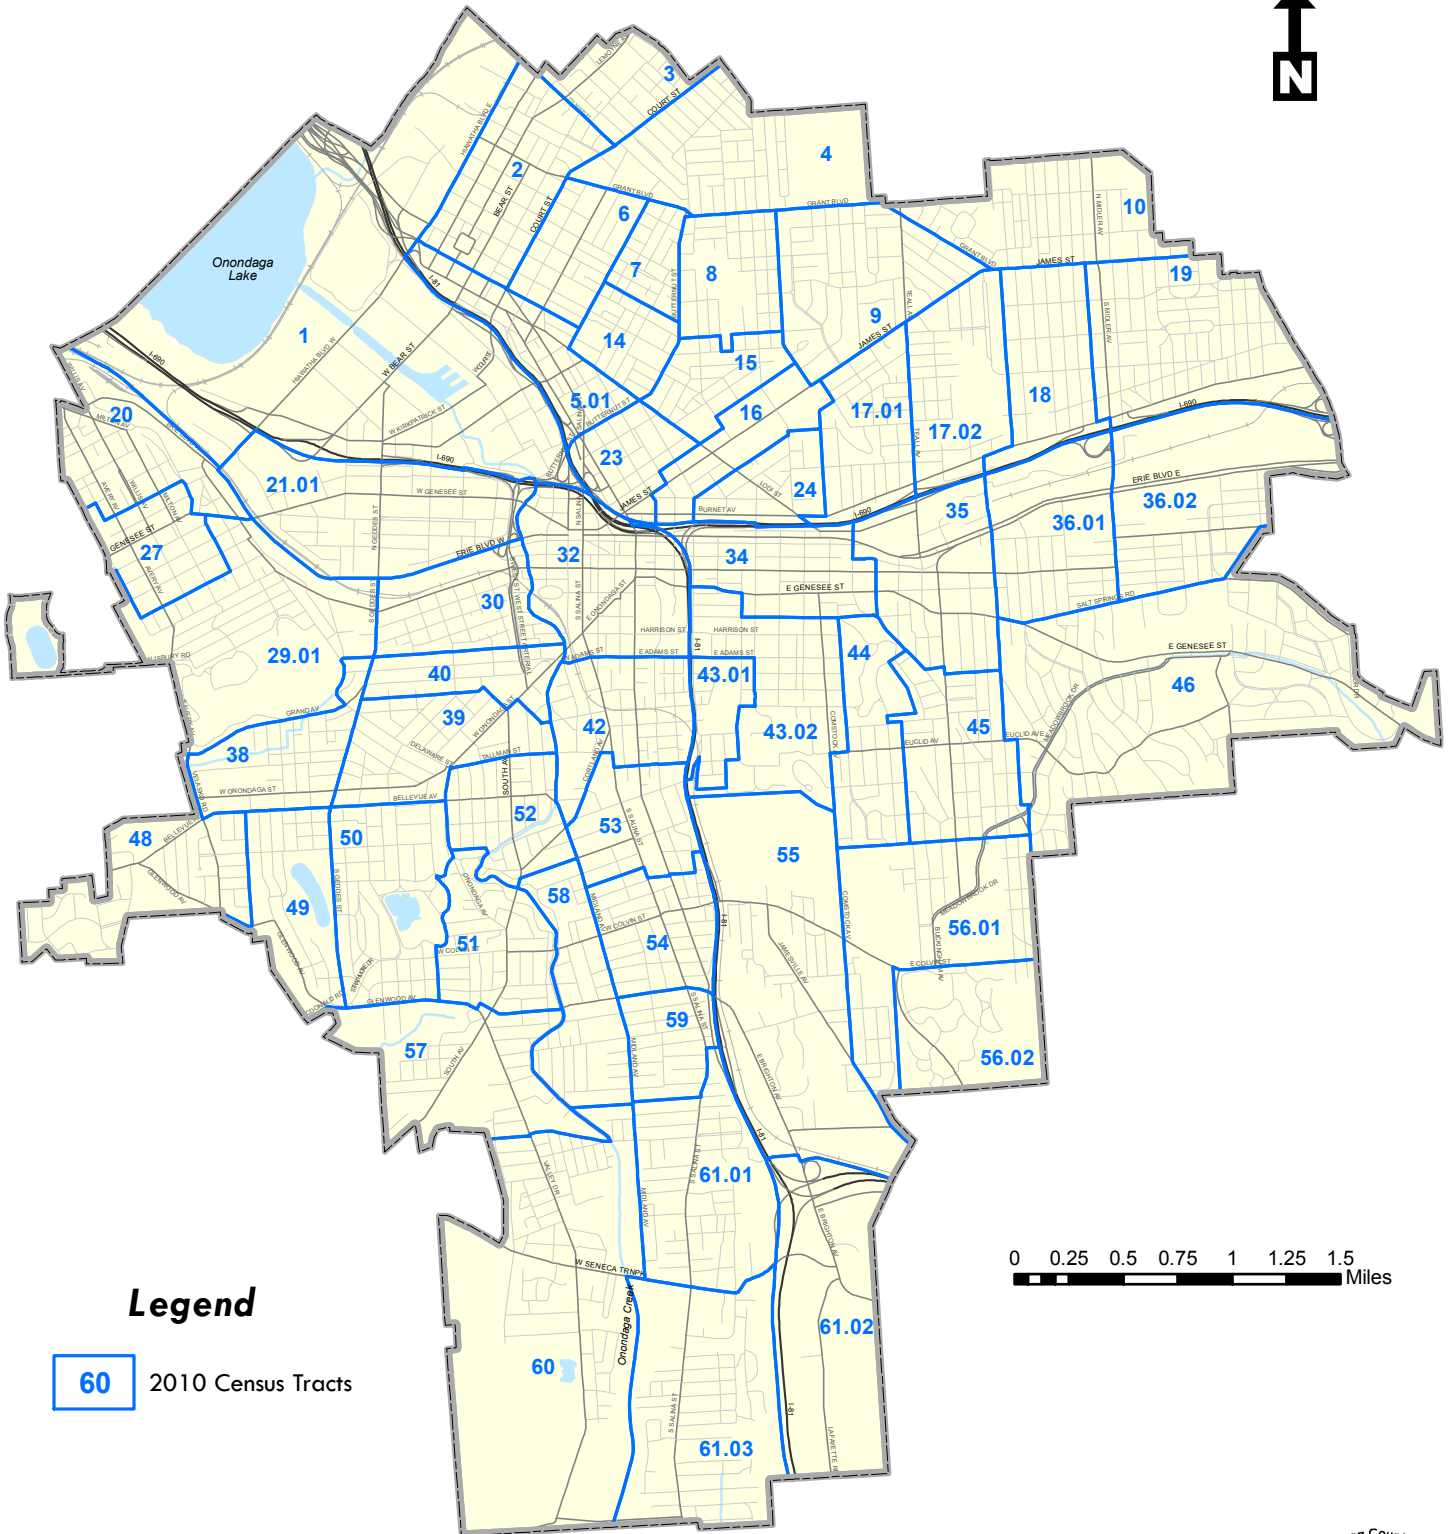

CITY OF SYRACUSE

2010 Census Tracts

Legend

60 2010 Census Tracts

Census Tract boundaries created by the Syracuse-Onondaga County Planning Agency using TIGER data obtained from the U.S. Census Bureau and adjusted to match local base data.
THIS IS NOT AN OFFICIAL U.S. CENSUS BUREAU MAP.