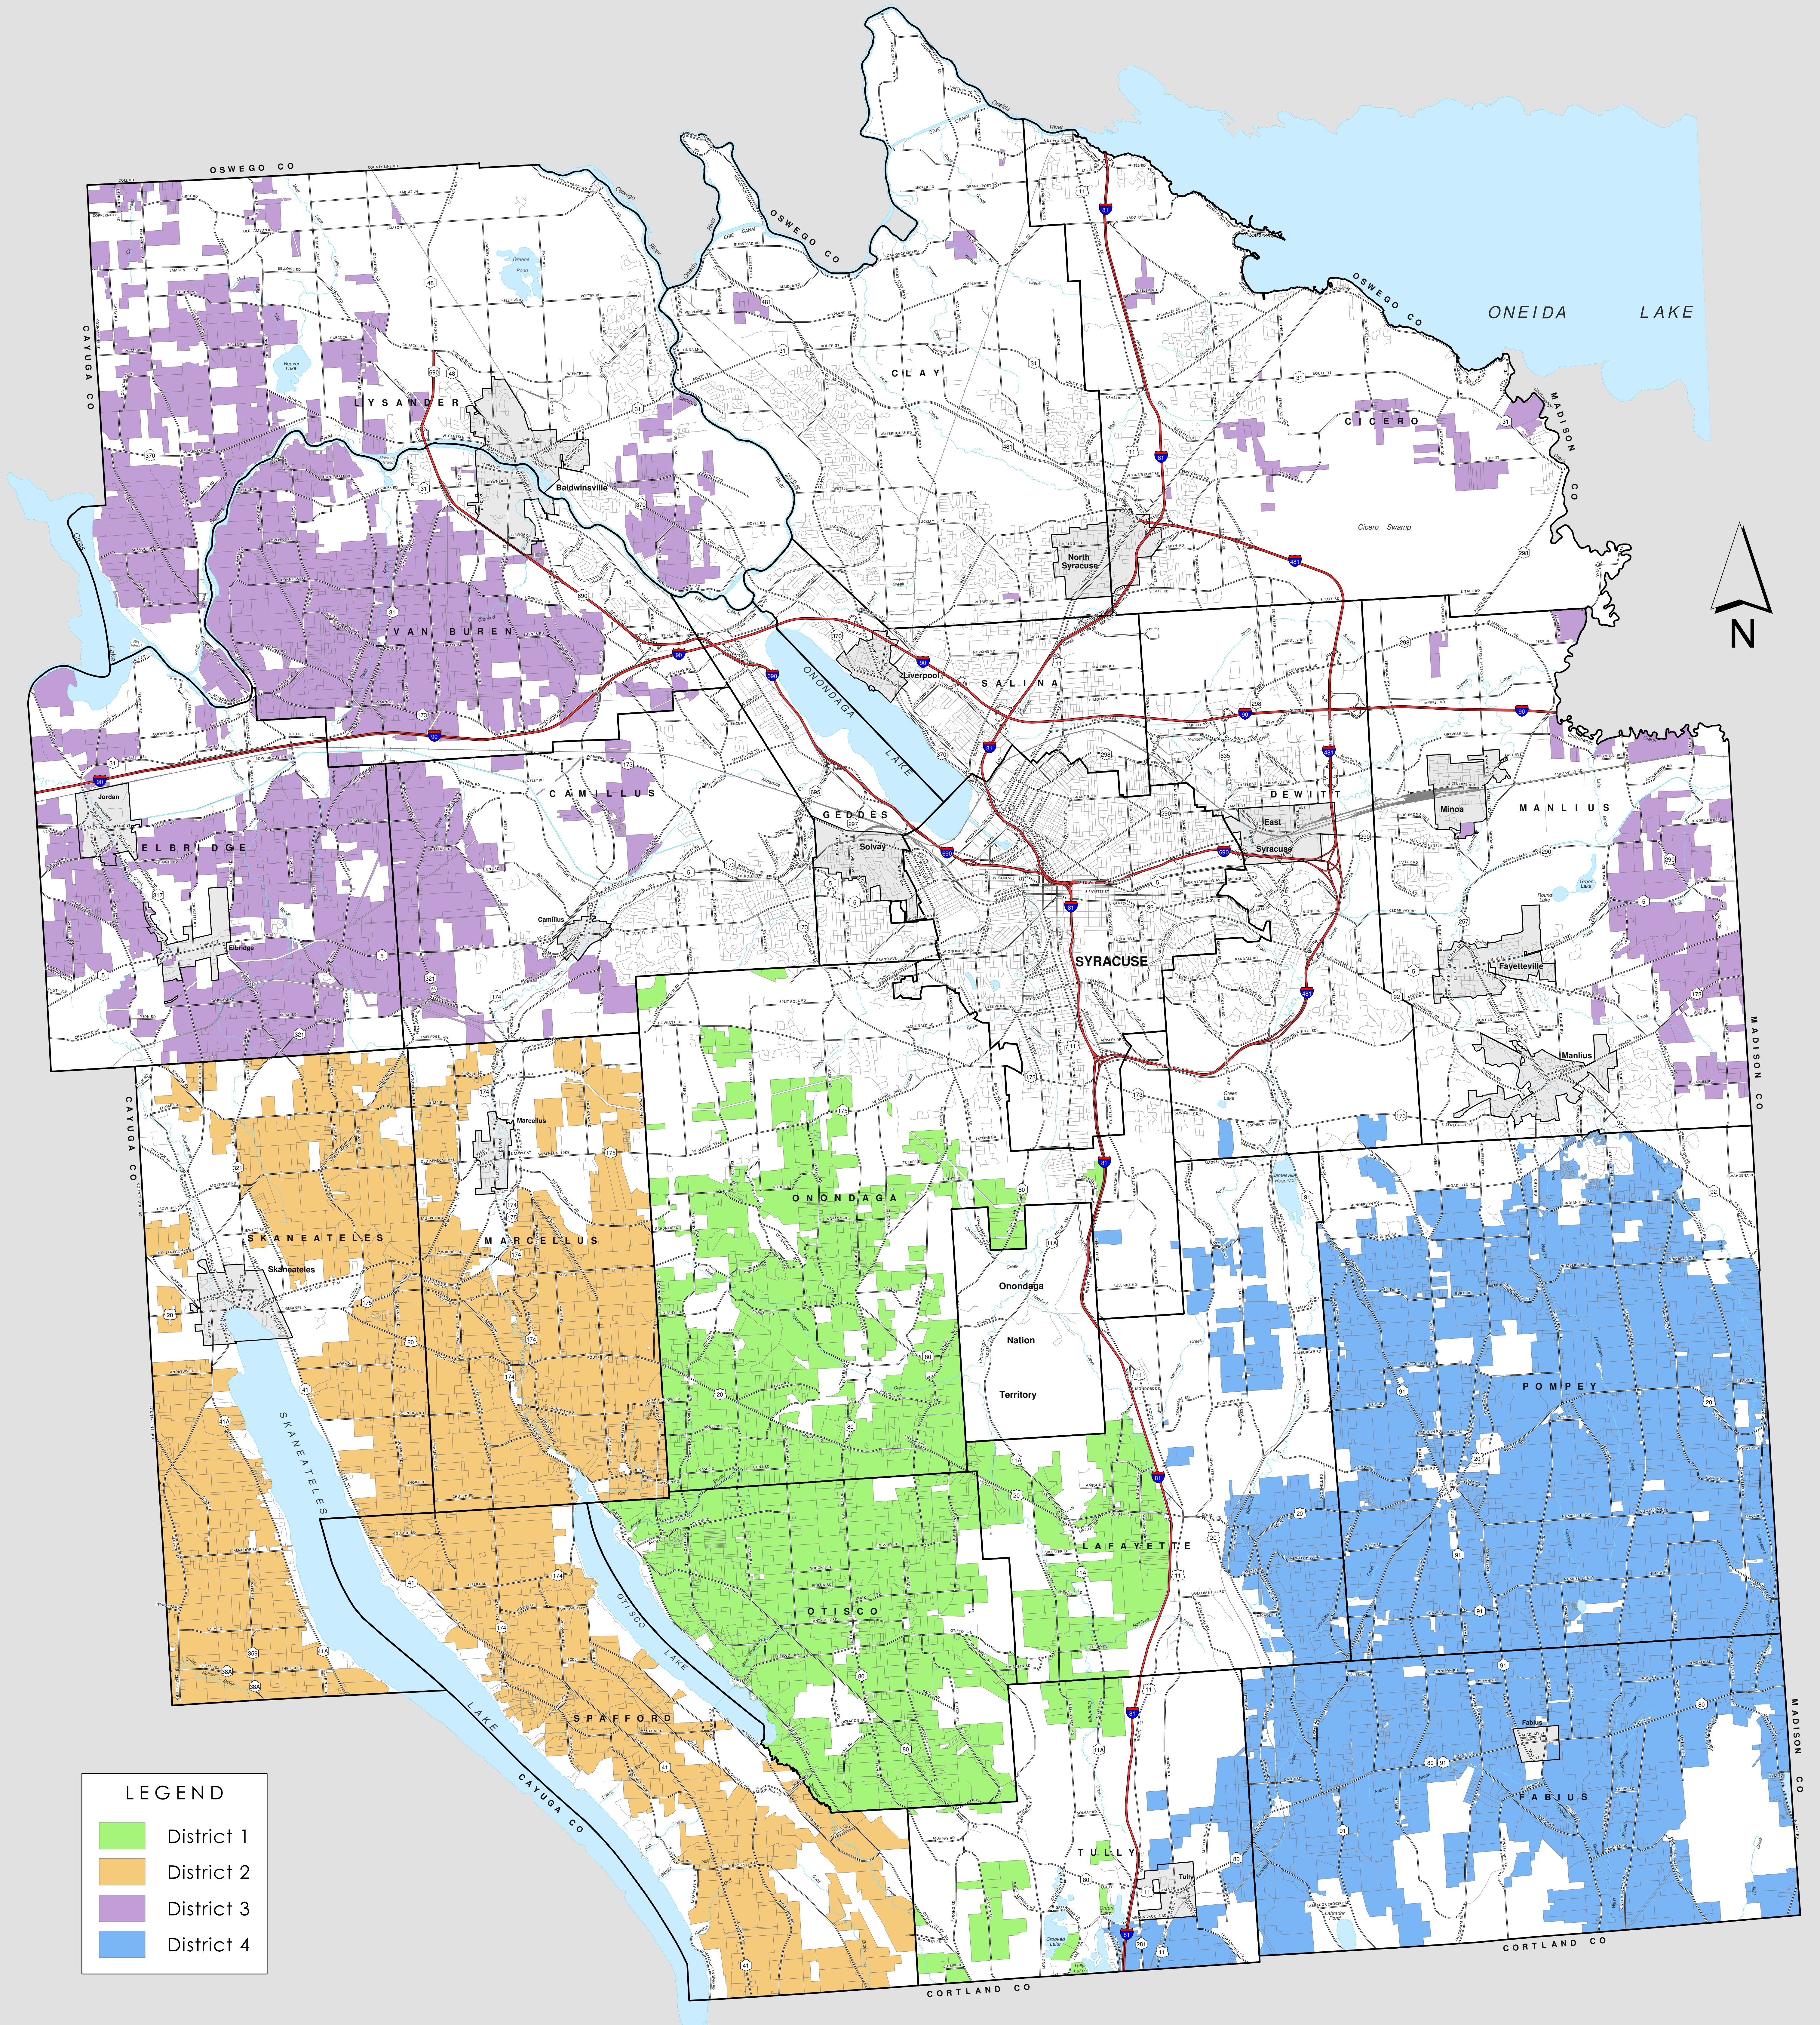

# AGRICULTURAL DISTRICTS IN ONONDAGA COUNTY

LEGEND	
	District 1
	District 2
	District 3
	District 4

0 1 2 3 4 Miles

This map is intended for general planning purposes only.

December 2017