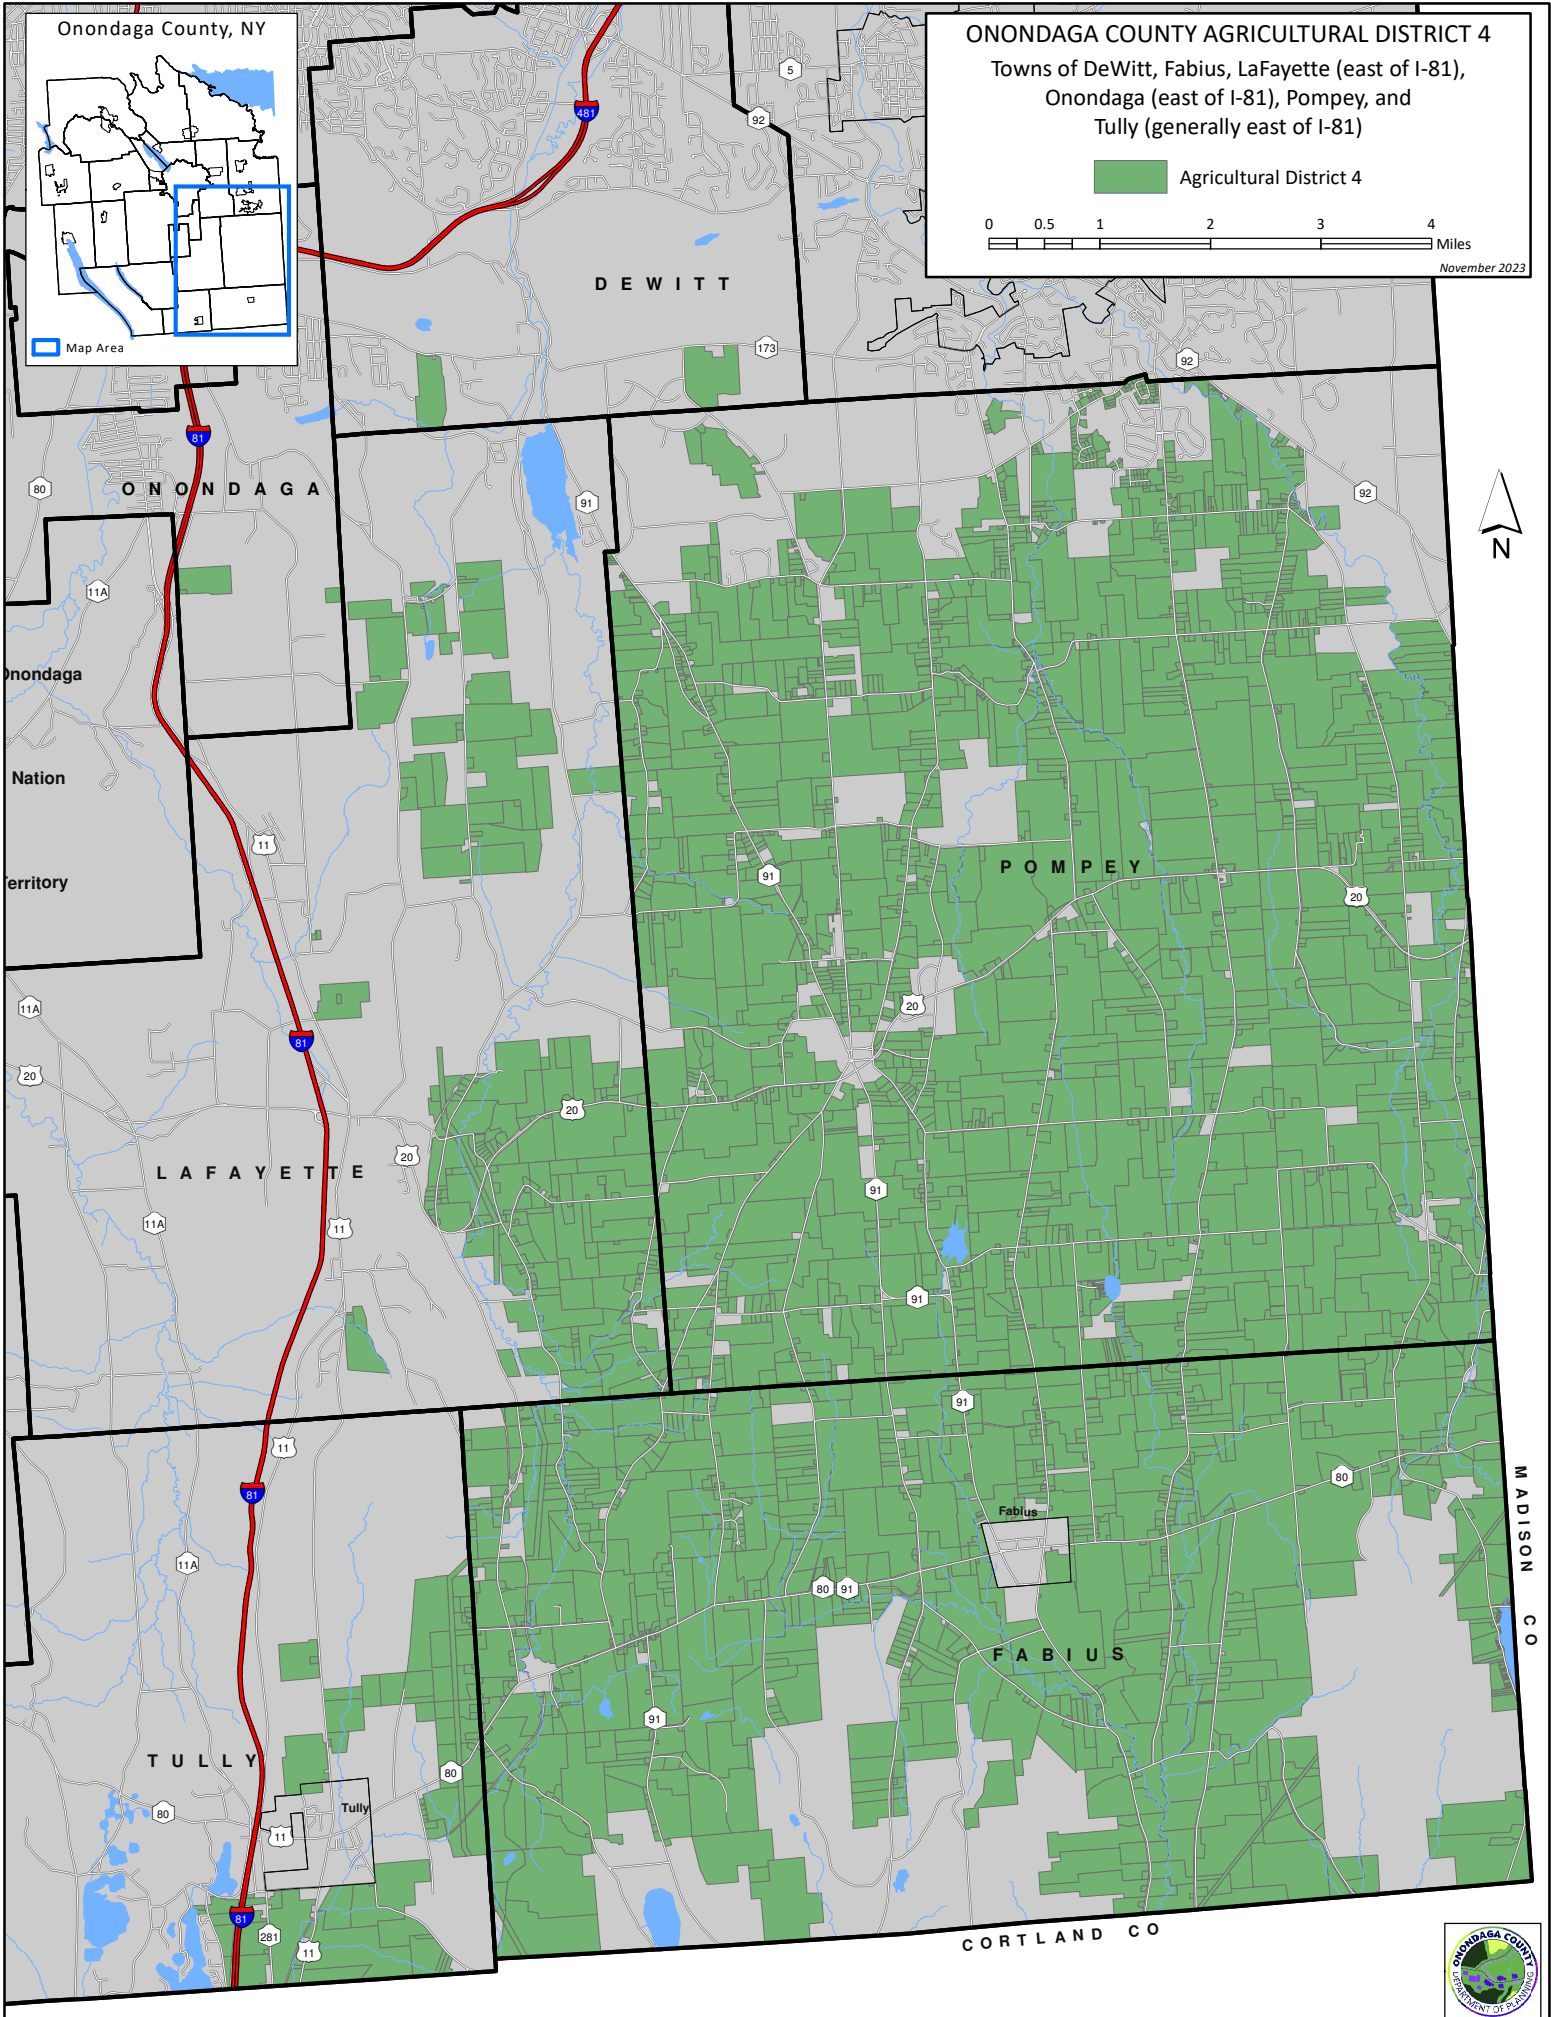

Onondaga County, NY

Map Area

ONONDAGA COUNTY AGRICULTURAL DISTRICT 4

Towns of DeWitt, Fabius, LaFayette (east of I-81),
Onondaga (east of I-81), Pompey, and
Tully (generally east of I-81)

 Agricultural District 4

November 2023

MADISON CO

CORTLAND CO