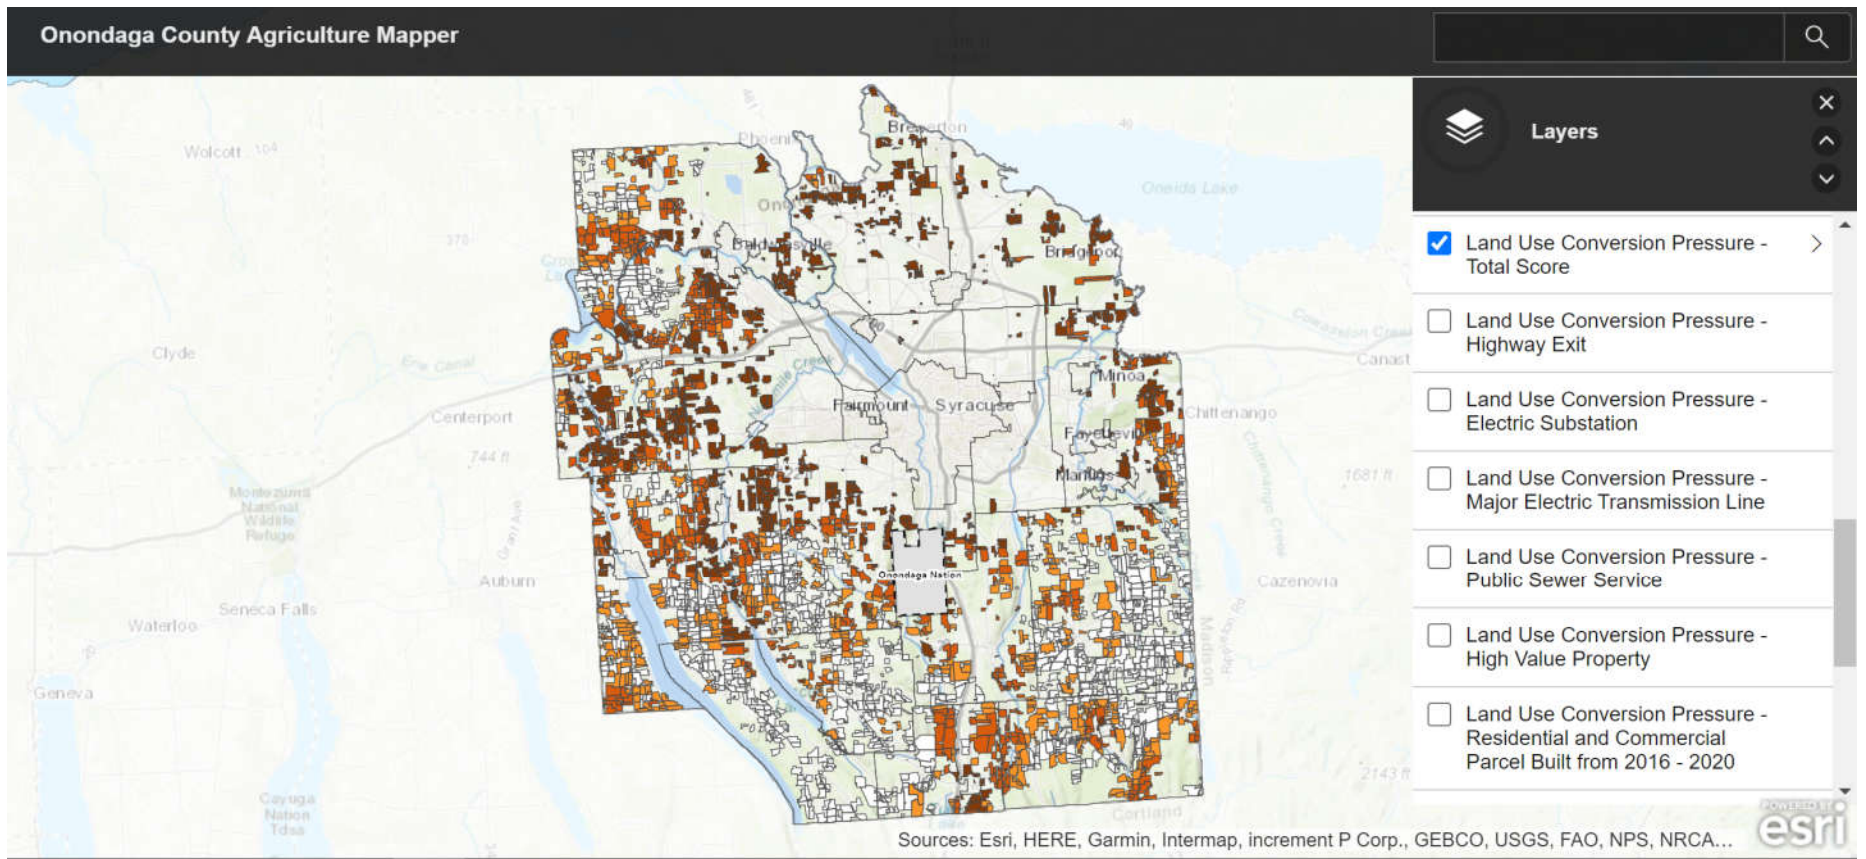

- Introduction +
- Farm Friendly Planning Tools +
- Farm Friendly Regulatory Tools +
- Farm Friendly Preservation Tools +
- Appendix A: Selected Definitions +
- Appendix B: Resources +

Farmland Protection

12,000 acres

30 projects

\$20+ million value

Farmland Protection Mapper

Buy Local! It's Onondaga Grown!

Encourages local spending

Recognize local food

Access to local products