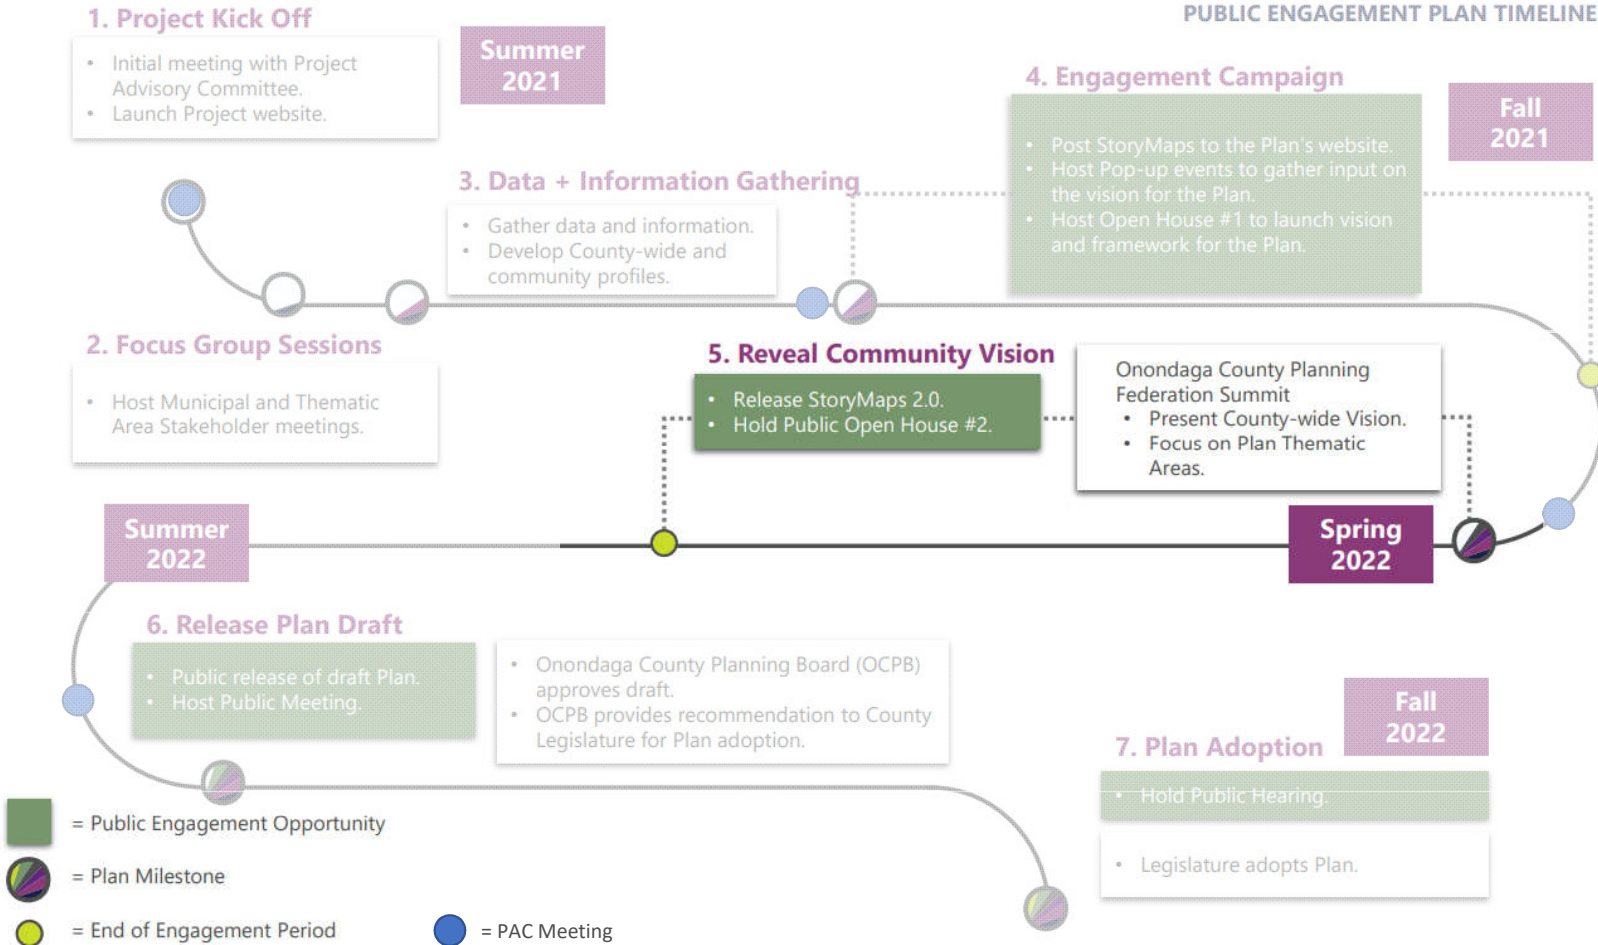

Strike the Balance with Solar

Value-Added Processing

Urban Agriculture

Coordination

DISCUSSION

**How does this relate to
your municipality?**

What are your ideas?

What's missing?

PUBLIC ENGAGEMENT PLAN TIMELINE

NEXT STEPS

www.plan.ongov.net

Visit the
project
website

Subscribe

Connect with
Us

Submit a
Comment

NEXT STEPS

www.plan.ongov.net