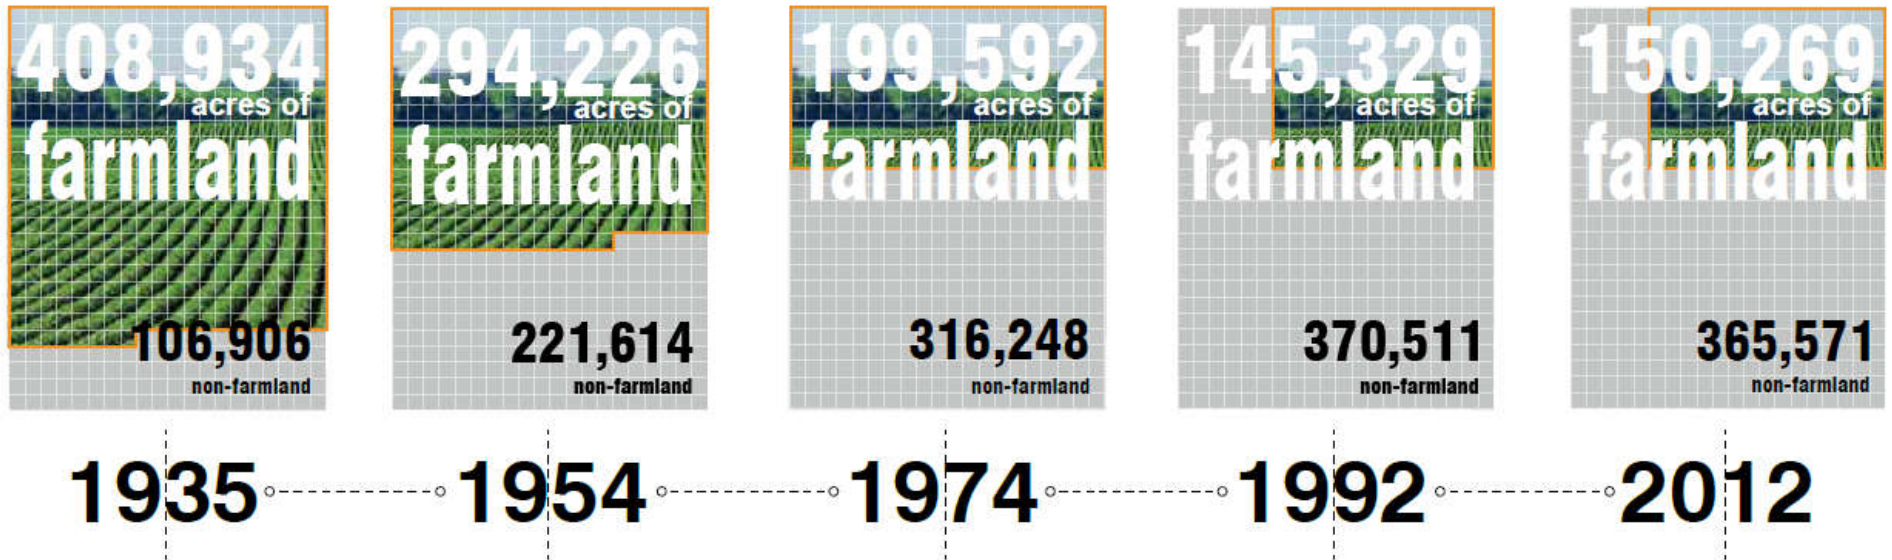

Assets + Analysis
Changes + Challenges
Ideas + Initiatives

Agriculture + the natural environment

Cultivated Land

Working landscape

Contributions of farming to our landscape and economy

- 623 Farms
- \$178M direct sales
- \$178M indirect sales
- 1,399 seasonal or year-round jobs

Cost for public services per dollar revenue raised

Agriculture is changing.

The rural landscape is changing

 = 1000 ACRES
(OUT OF 500,000 ACRES)

Agricultural land is a national commodity

Some of our best farmland in all 50 states is threatened.