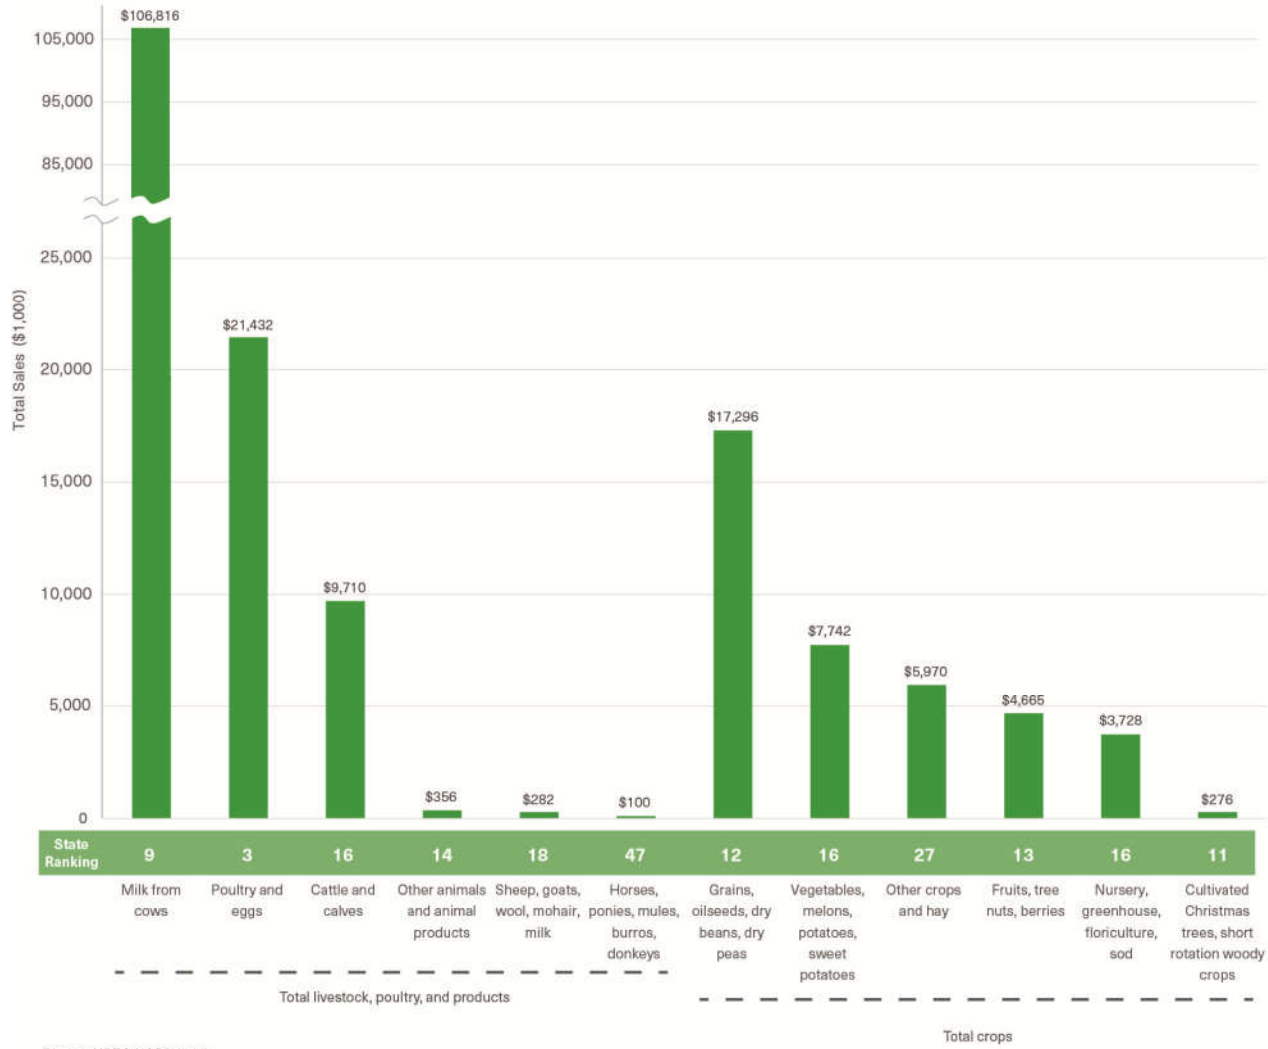

Assets + Analysis
Changes + Challenges
Ideas + Initiatives

Agriculture + the natural environment

Cultivated Land

Working landscape

Contributions of farming to our landscape and economy

- 623 Farms
- \$178M direct sales
- \$178M indirect sales
- 1,399 seasonal or year-round jobs

FARM SALES BY CATEGORY AND STATE RANK FOR ONONDAGA COUNTY

Source: USDA NASS 2017

Onondaga
County's food
distribution
infrastructure is
robust

Agritourism has multiple benefits

Farmland is a good municipal investment