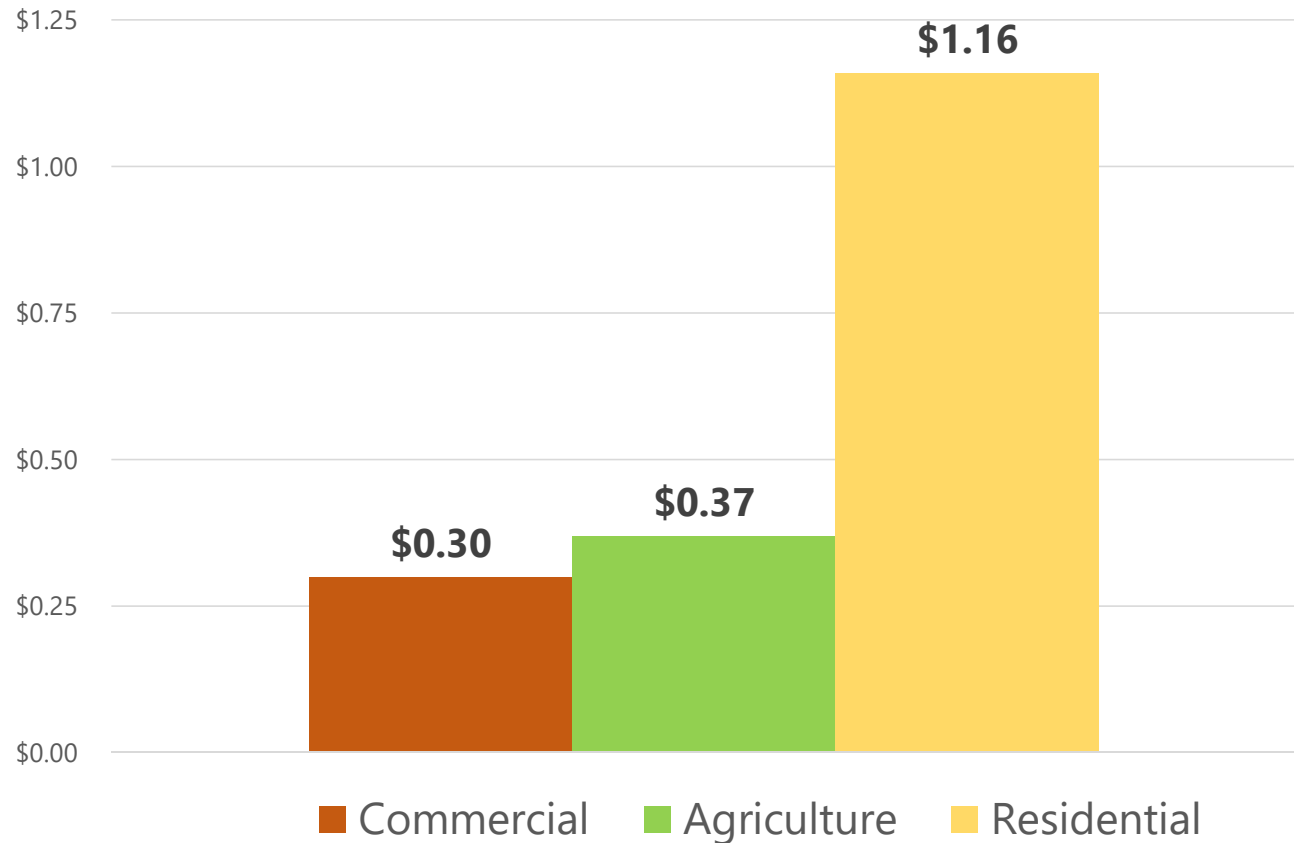

Assets + Analysis
Changes + Challenges
Ideas + Initiatives

Agriculture + the natural environment

Cultivated Land

Working landscape

Contributions of farming to our landscape and economy

- 623 Farms
- \$178M direct sales
- \$178M indirect sales
- 1,399 seasonal or year-round jobs

FARM SALES BY CATEGORY AND STATE RANK FOR ONONDAGA COUNTY

Source: USDA NASS 2017

Onondaga
County's food
distribution
infrastructure is
robust

Agritourism has multiple benefits

Farmland is a good municipal investment

Cost for public services per dollar revenue raised

Agriculture is changing.

The rural landscape is changing

 = 1000 ACRES
(OUT OF 500,000 ACRES)

Agricultural land is a national commodity

Some of our best farmland in all 50 states is threatened.