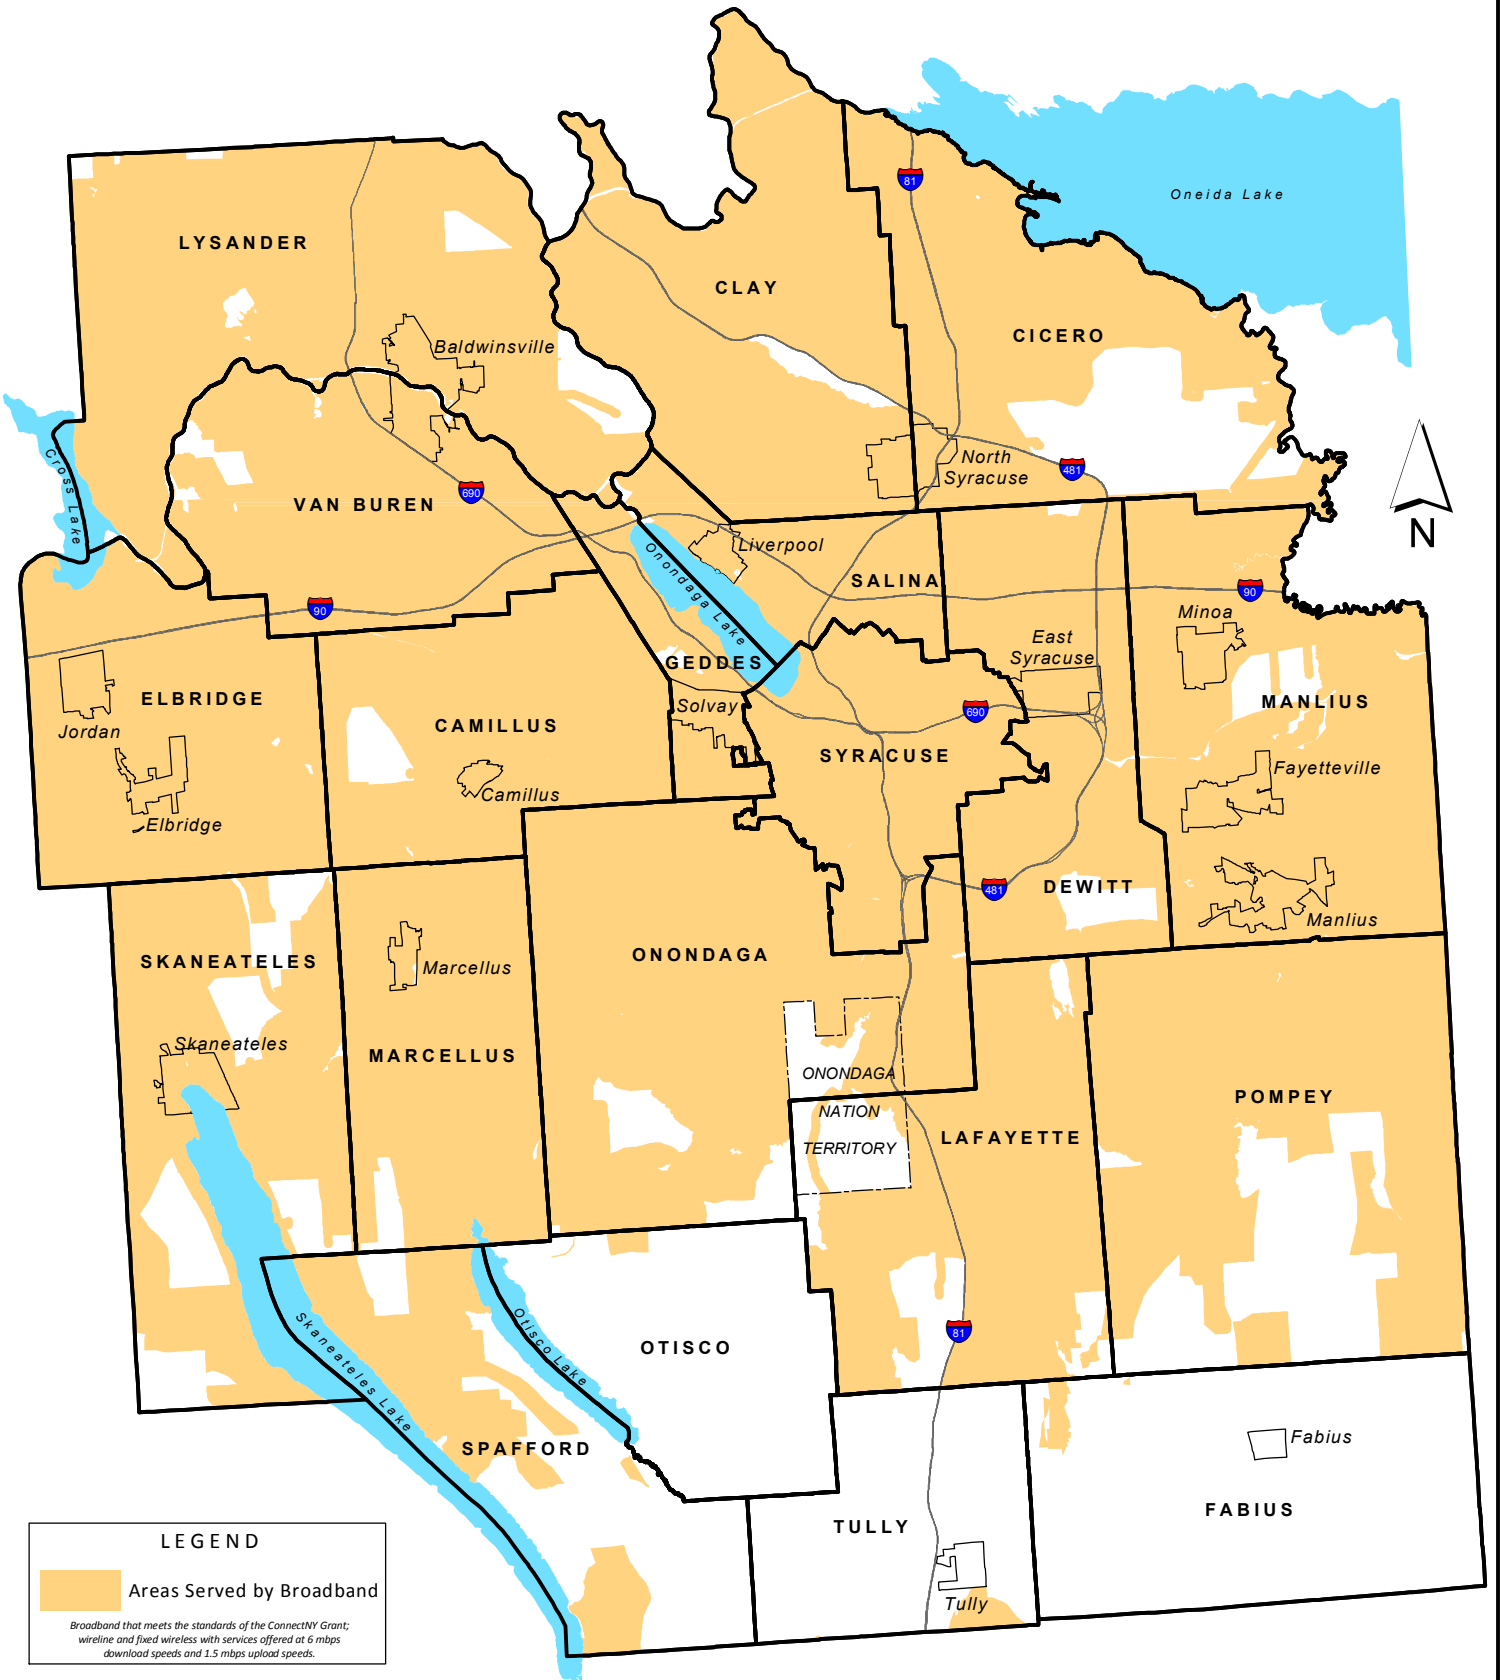

Broadband Availability in Onondaga County

LEGEND

Areas Served by Broadband

Broadband that meets the standards of the ConnectNY Grant; wireline and fixed wireless with services offered at 6 mbps download speeds and 1.5 mbps upload speeds.