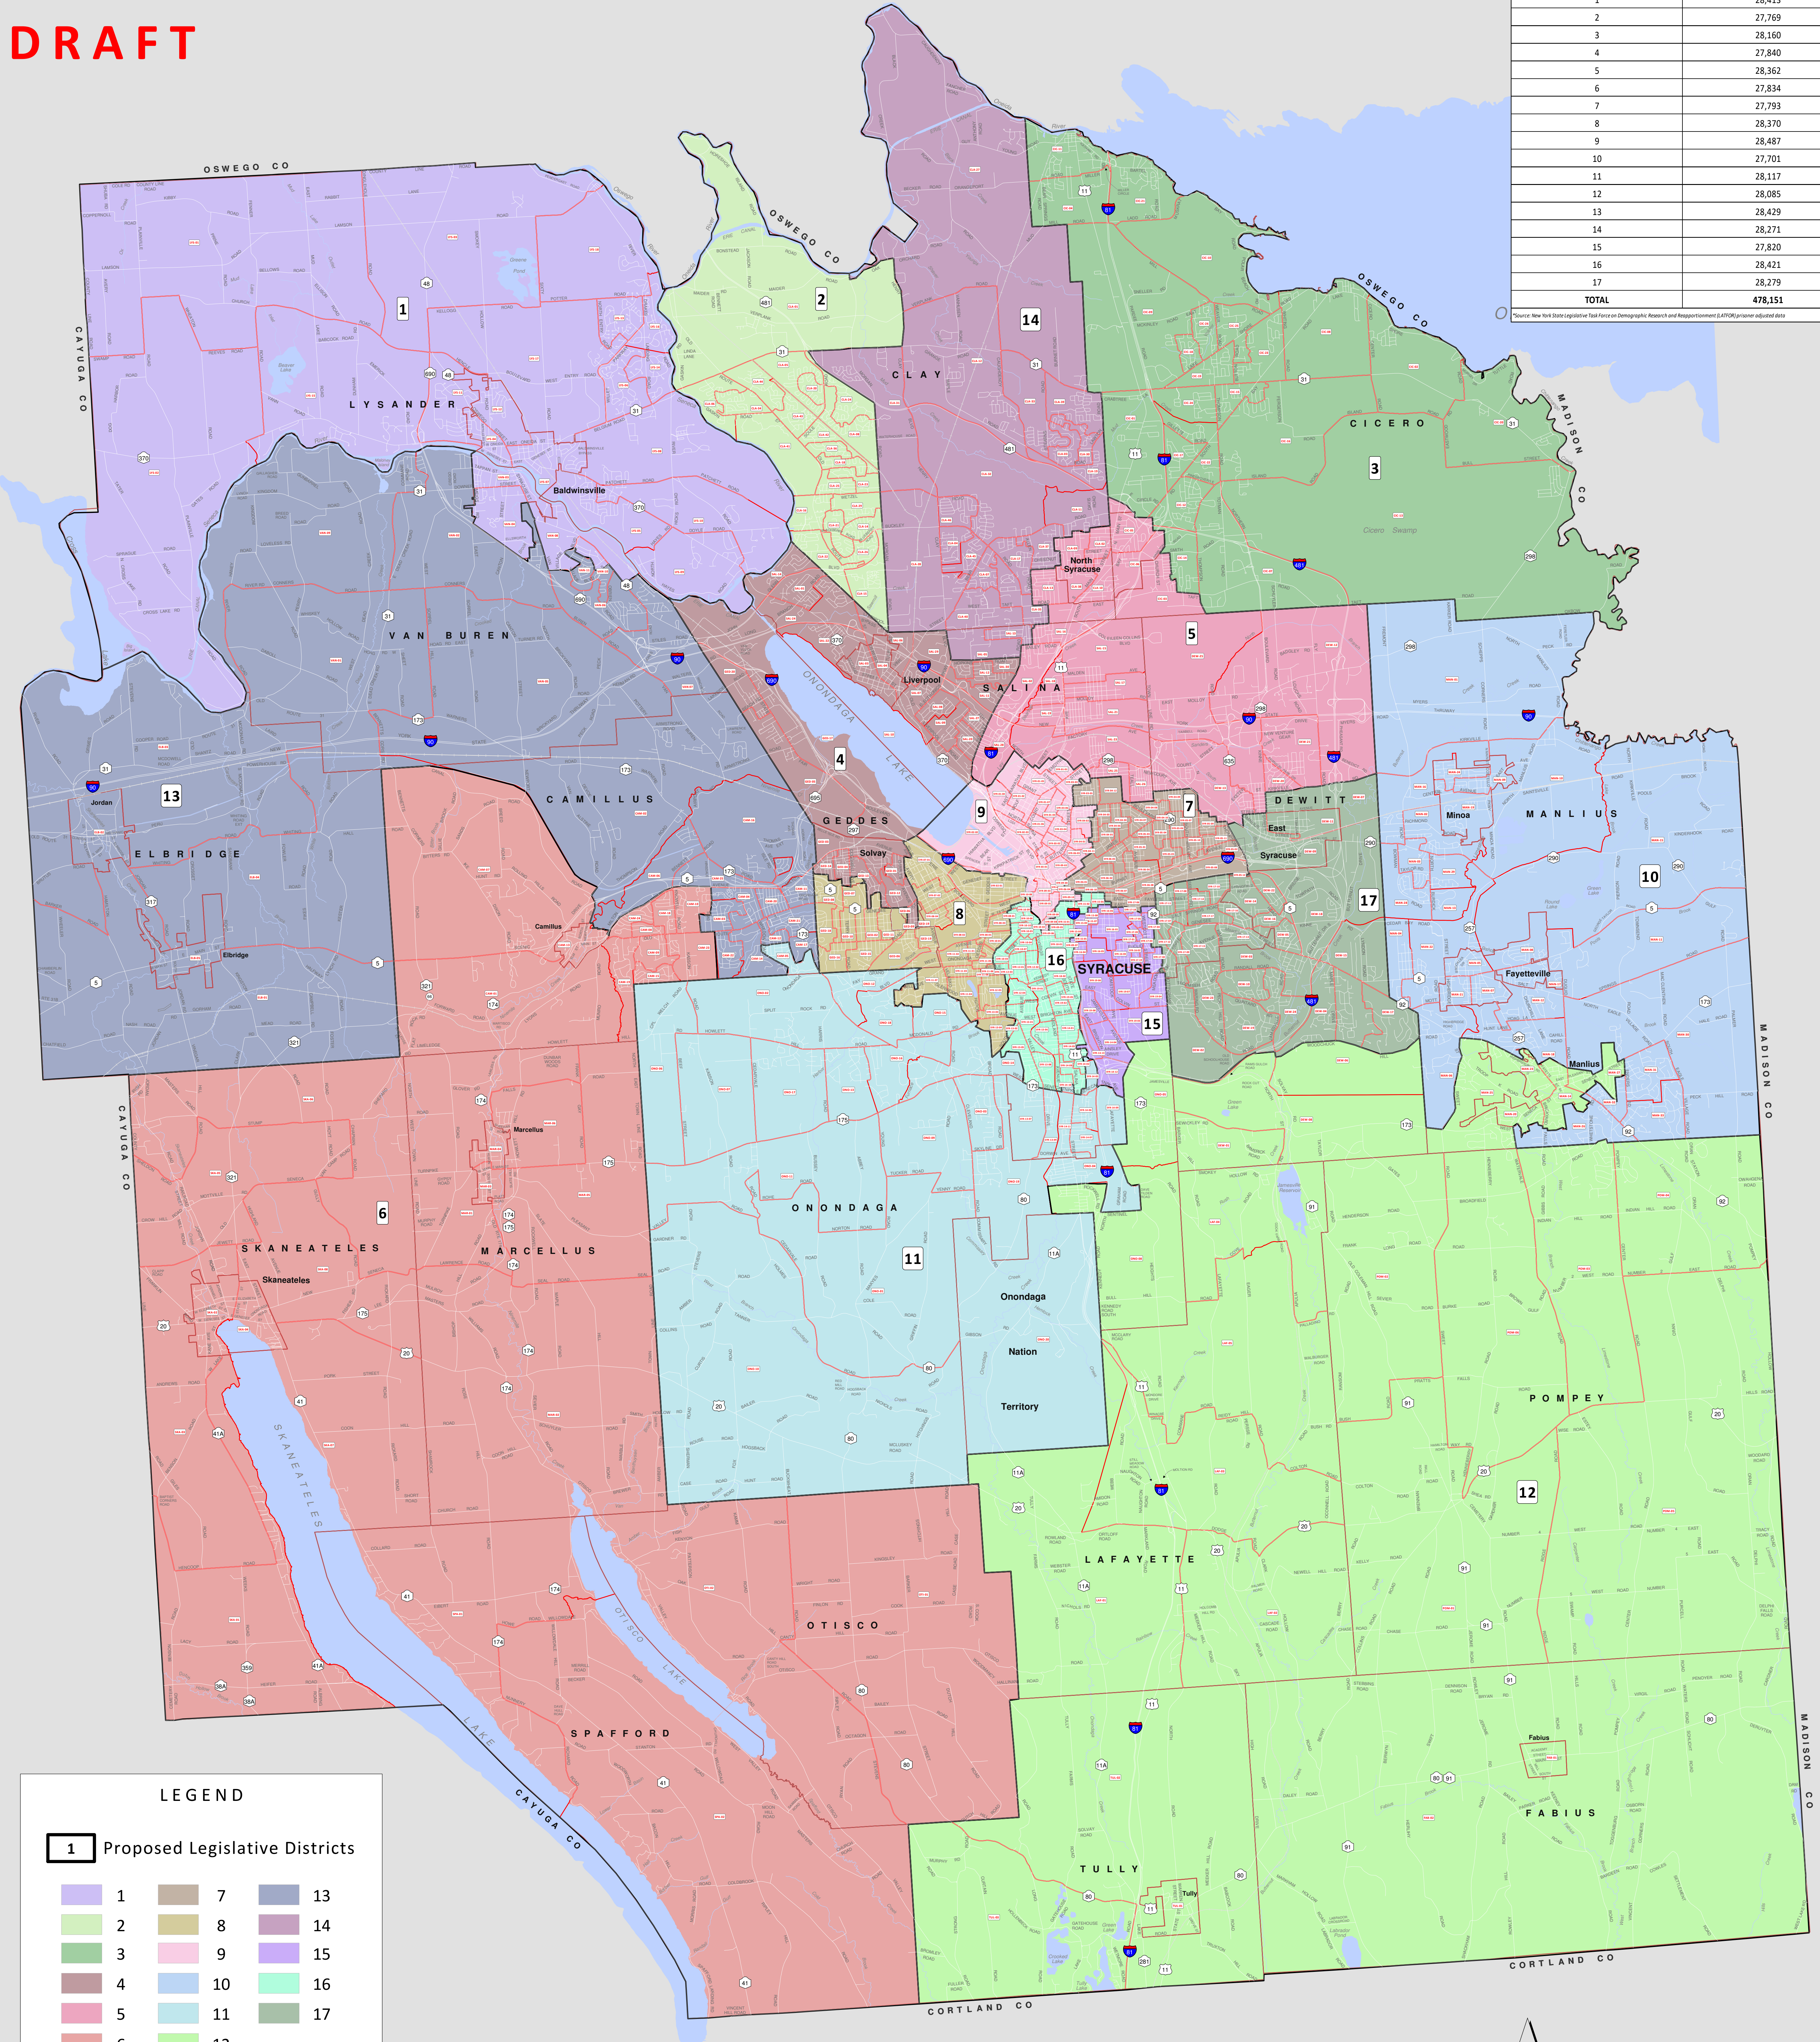

ONONDAGA COUNTY LEGISLATIVE DISTRICTS PROPOSAL 2

DRAFT

PROPOSED LEGISLATIVE DISTRICT	POPULATION*
1	28,413
2	27,769
3	28,160
4	27,840
5	28,362
6	27,834
7	27,793
8	28,370
9	28,487
10	27,701
11	28,117
12	28,085
13	28,429
14	28,271
15	27,820
16	28,421
17	28,279
TOTAL	478,151

*Source: New York State Legislative Task Force on Demographic, Apportionment and Reapportionment (LAFOR) previous adjusted data

LEGEND

1 Proposed Legislative Districts

 1	 7	 13
 2	 8	 14
 3	 9	 15
 4	 10	 16
 5	 11	 17
 6	 12	

Election Districts

N

0 1 2 3 4 Miles