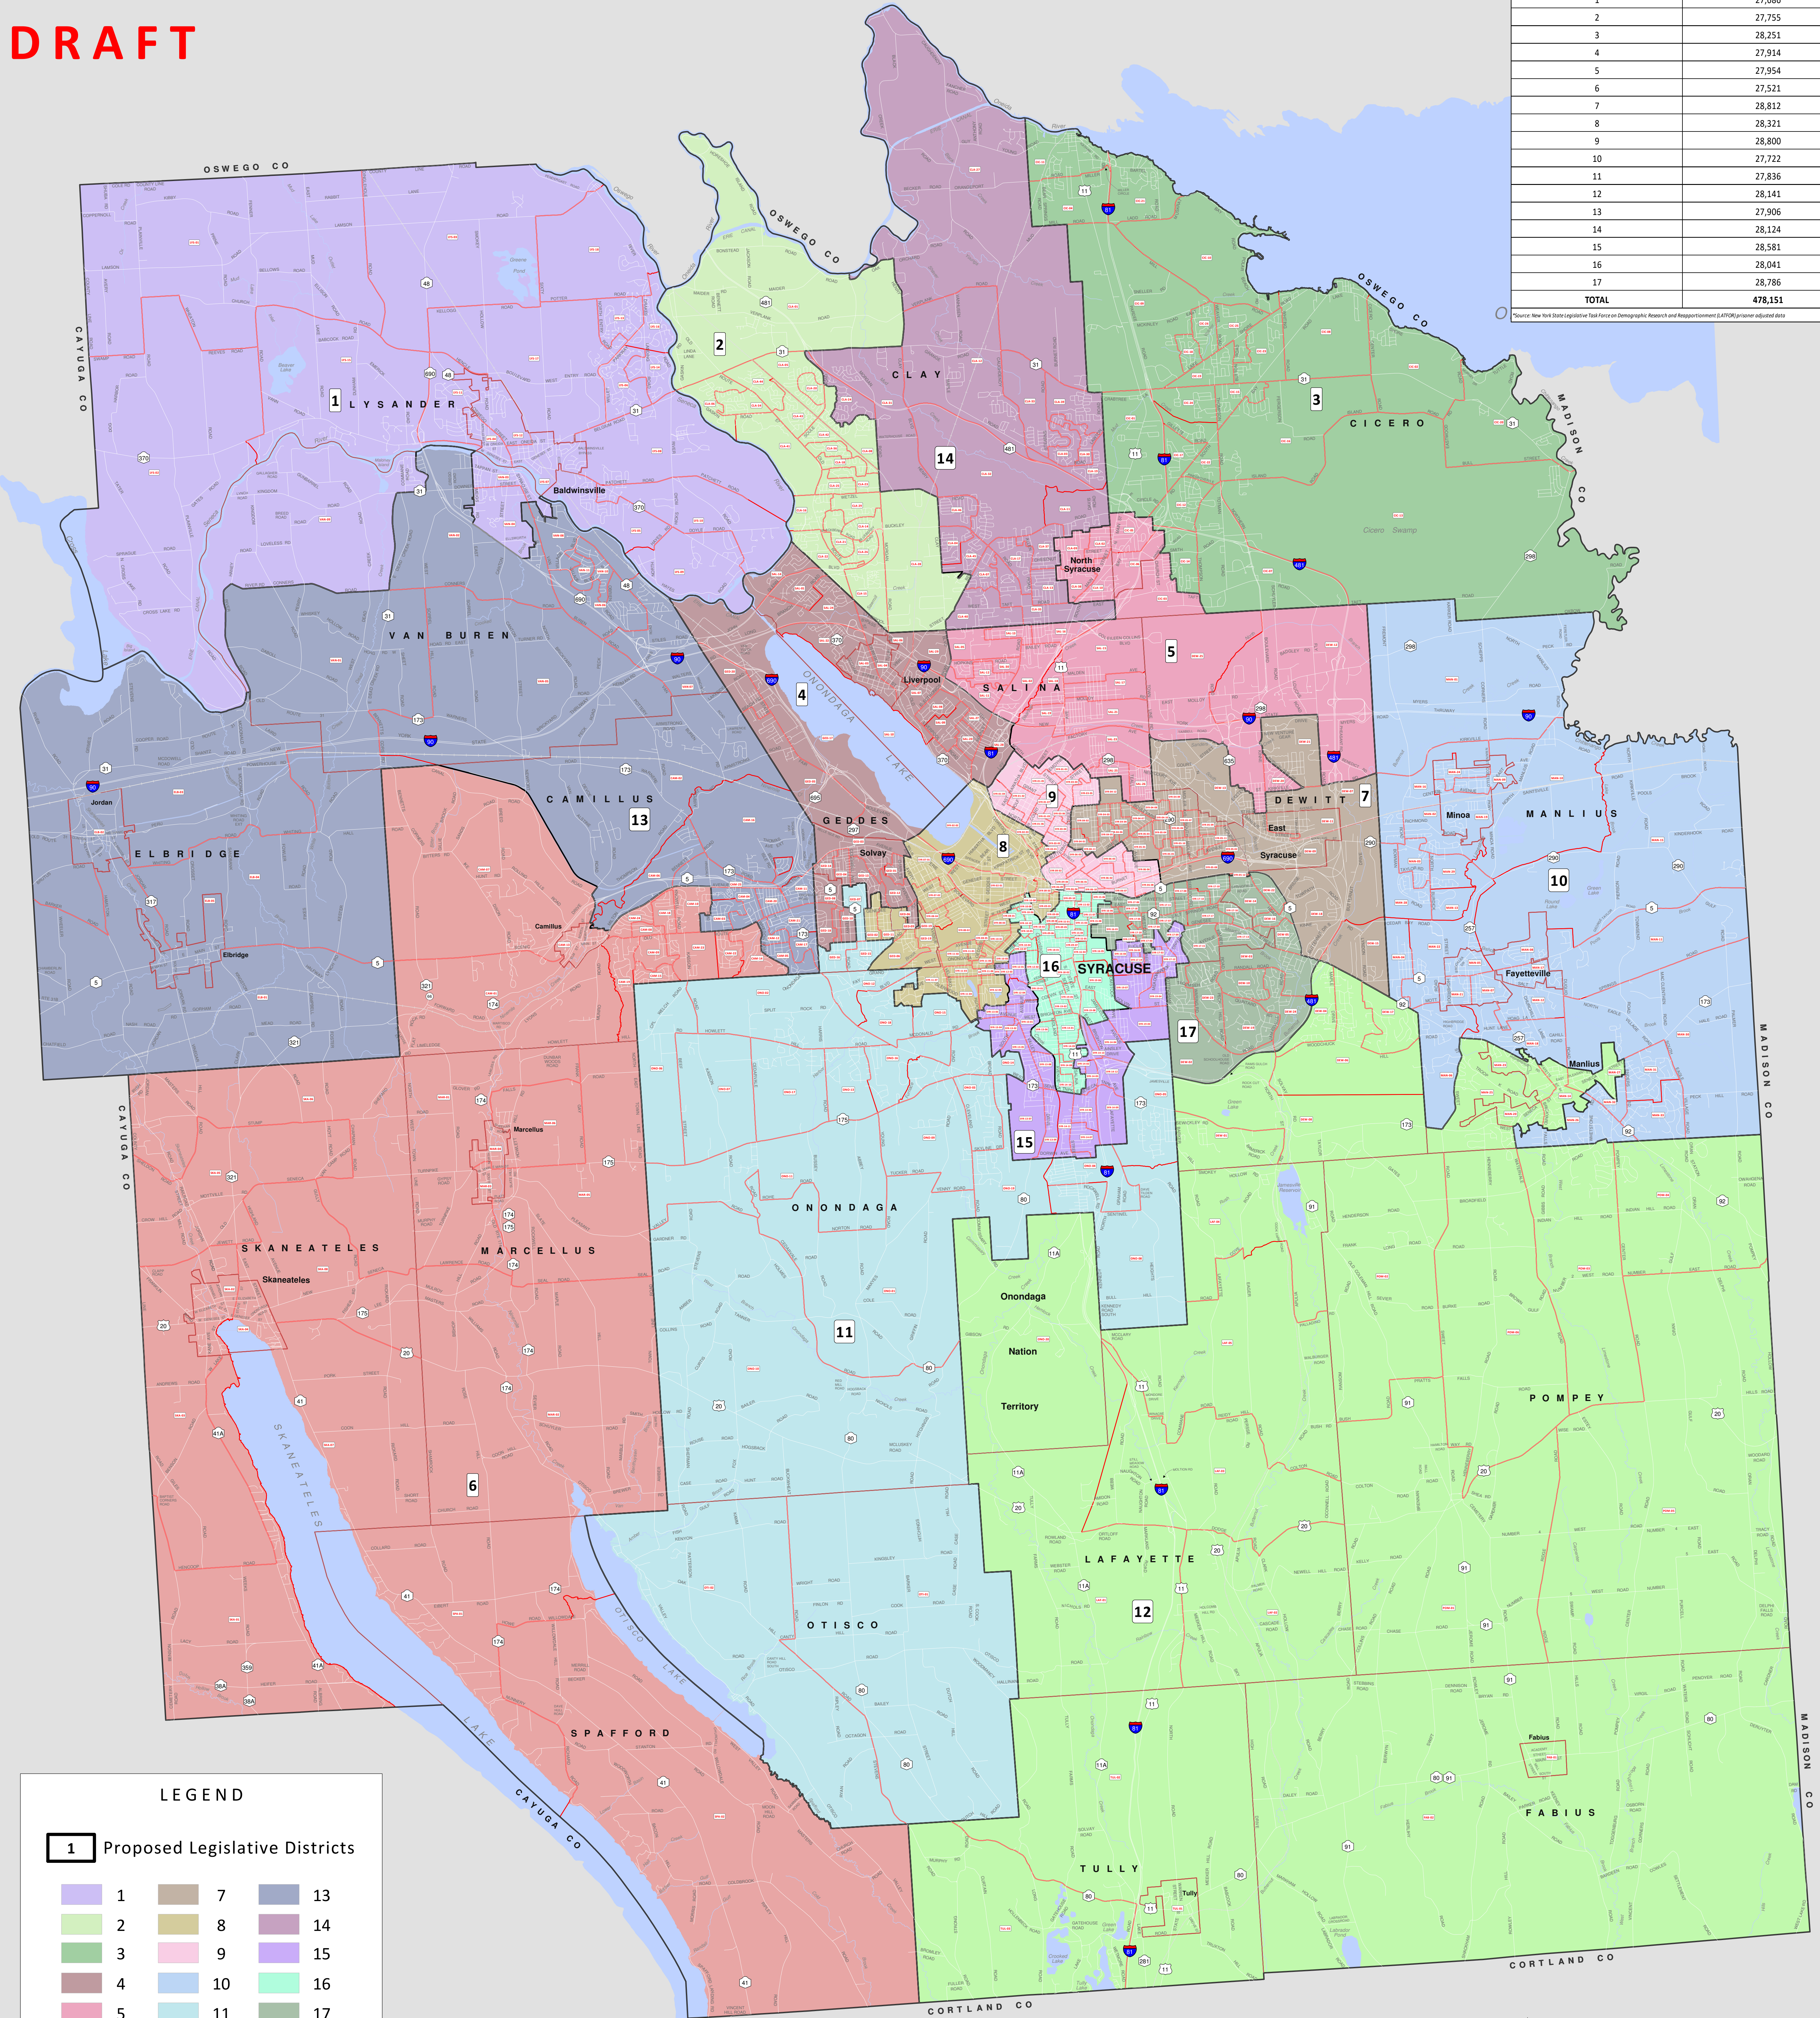

ONONDAGA COUNTY LEGISLATIVE DISTRICTS PROPOSAL 1

DRAFT

PROPOSED LEGISLATIVE DISTRICT	POPULATION*
1	27,686
2	27,755
3	28,251
4	27,914
5	27,954
6	27,521
7	28,812
8	28,321
9	28,800
10	27,722
11	27,836
12	28,141
13	27,906
14	28,124
15	28,581
16	28,041
17	28,786
TOTAL	478,151

*Source: New York State Legislative Task Force on Demographic, Apportionment and Reapportionment (LAFOR) per voter adjusted data

LEGEND

1 Proposed Legislative Districts

 1	 7	 13
 2	 8	 14
 3	 9	 15
 4	 10	 16
 5	 11	 17
 6	 12	

Election Districts

N

0 1 2 3 4 Miles