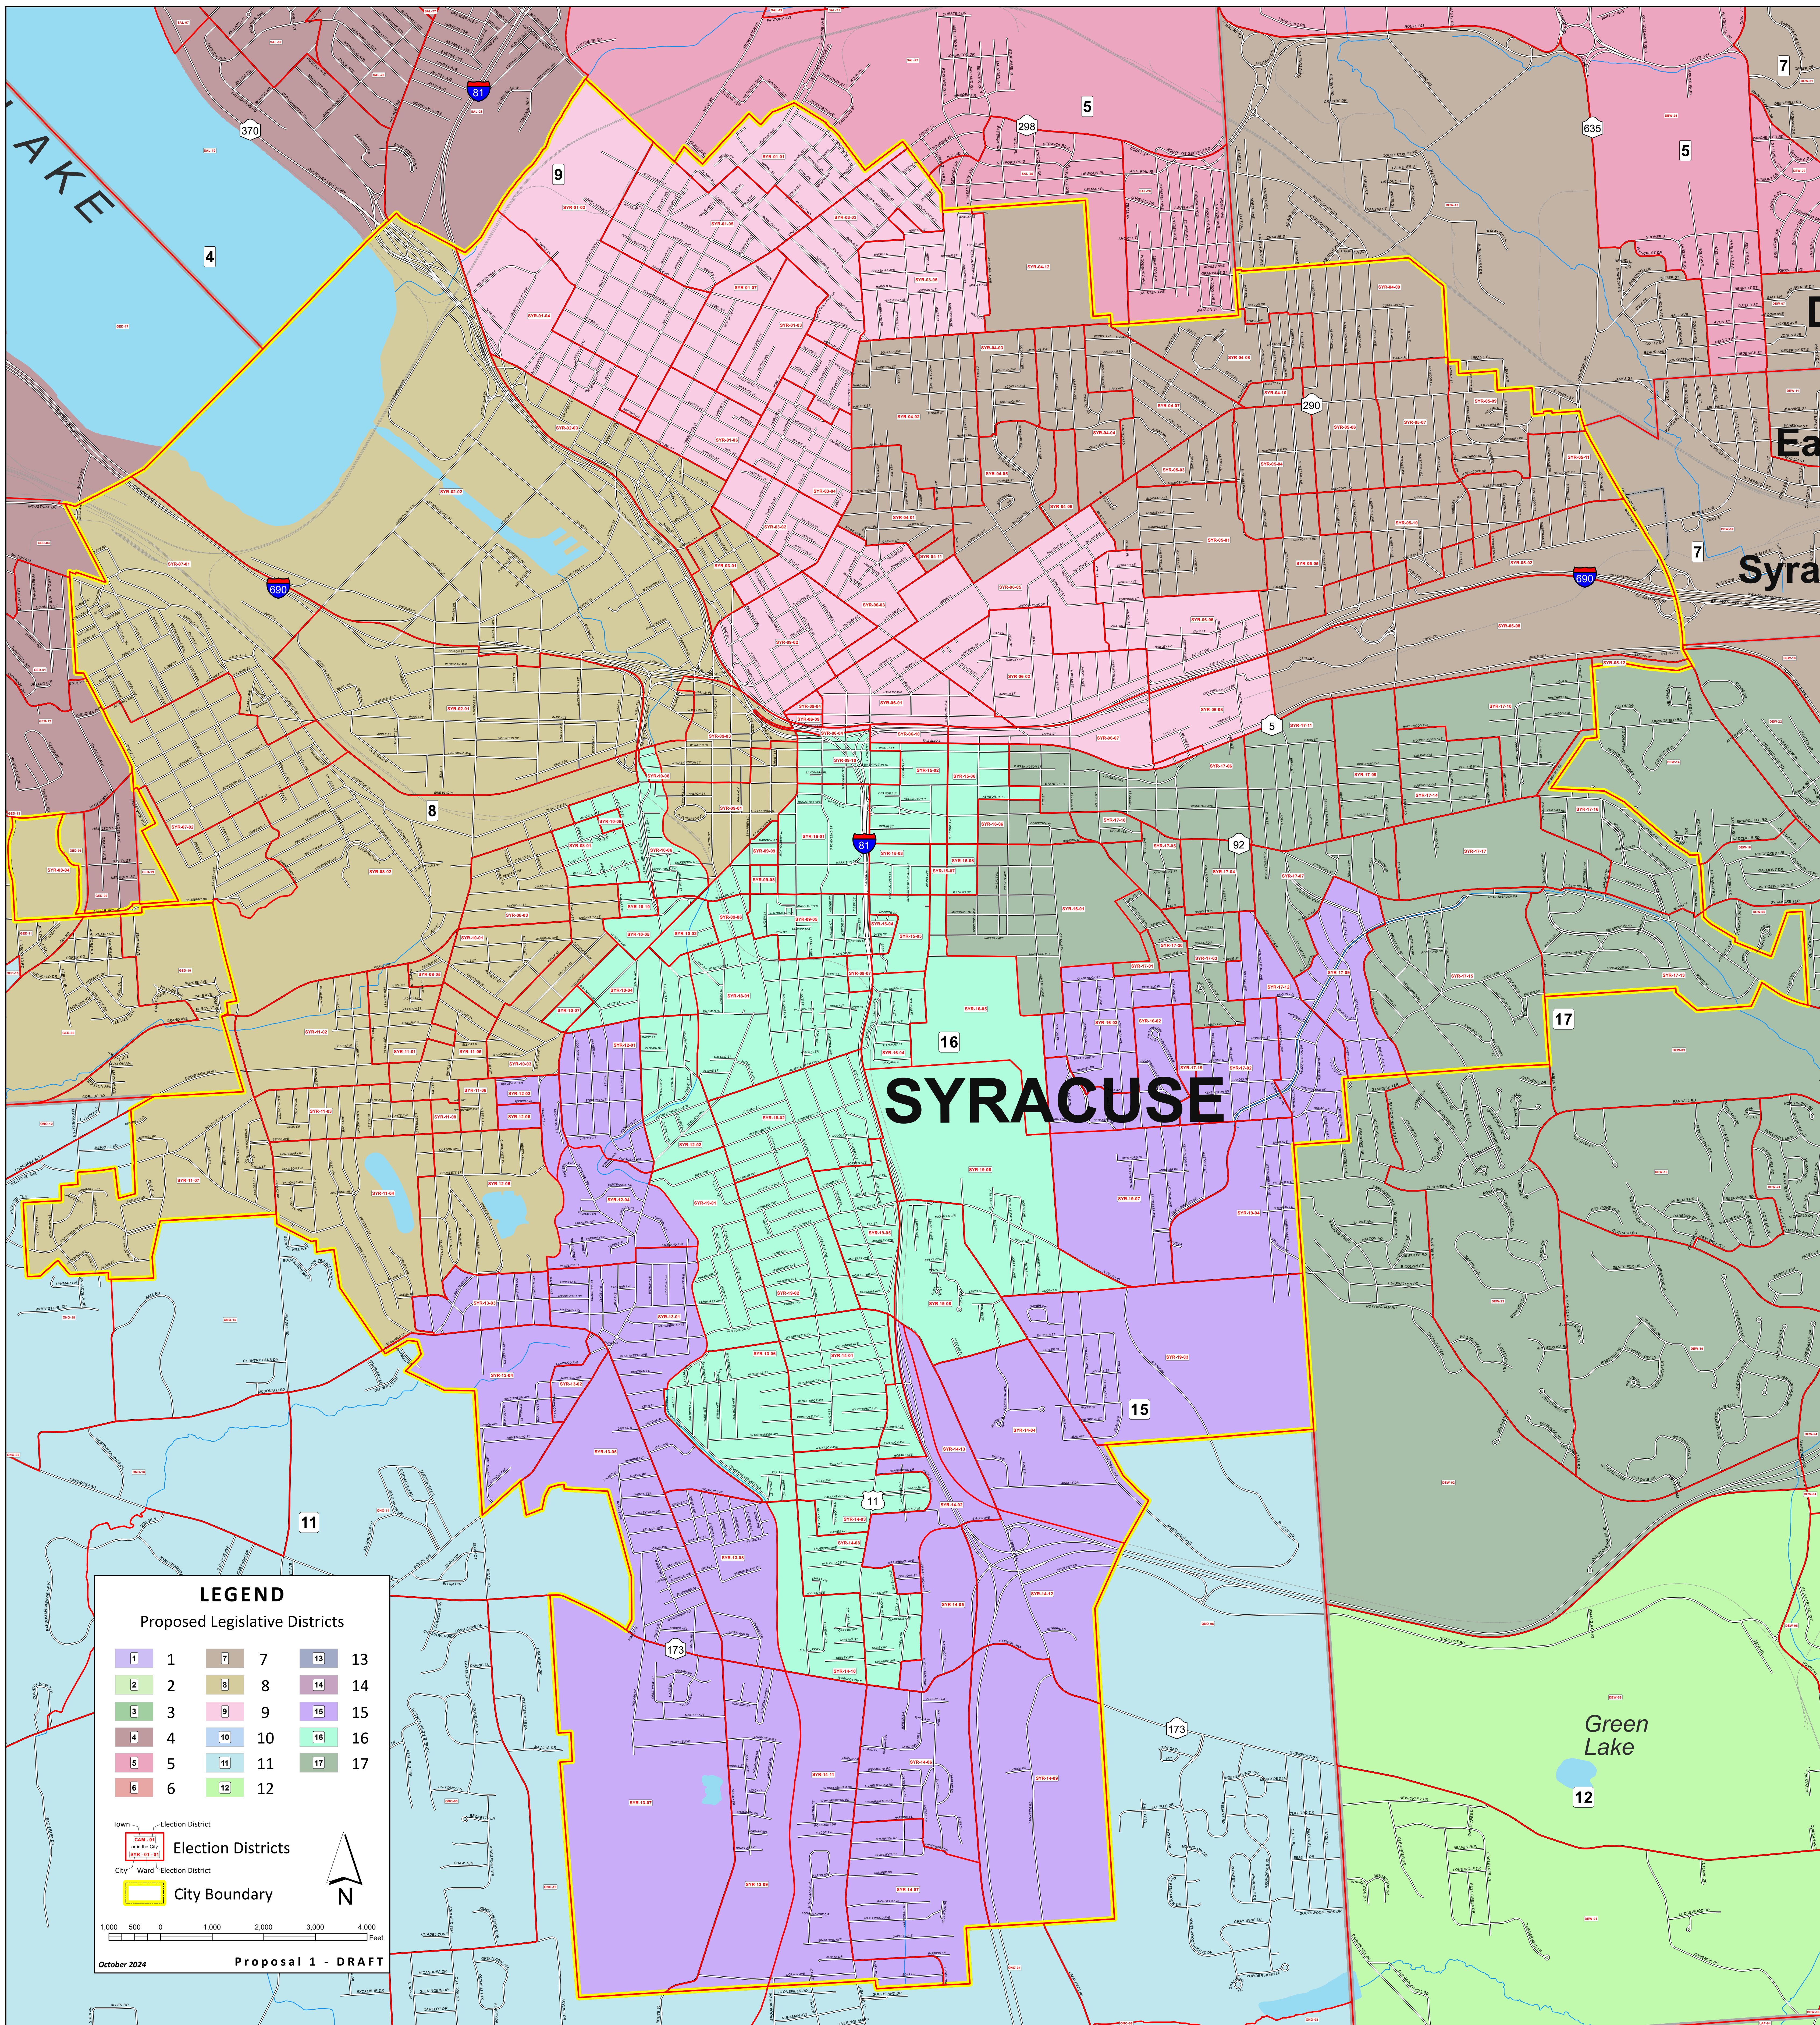

ONONDAGA COUNTY LEGISLATIVE DISTRICTS PROPOSAL 1

LEGEND

Proposed Legislative Districts

1	2	3	4	5	6	7	8	9	10	11	12	13	14	15	16	17
---	---	---	---	---	---	---	---	---	----	----	----	----	----	----	----	----

- Town Election District
- City Ward Election District
- City Boundary

1,000 500 0 1,000 2,000 3,000 4,000
Feet

October 2024 Proposal 1 - DRAFT