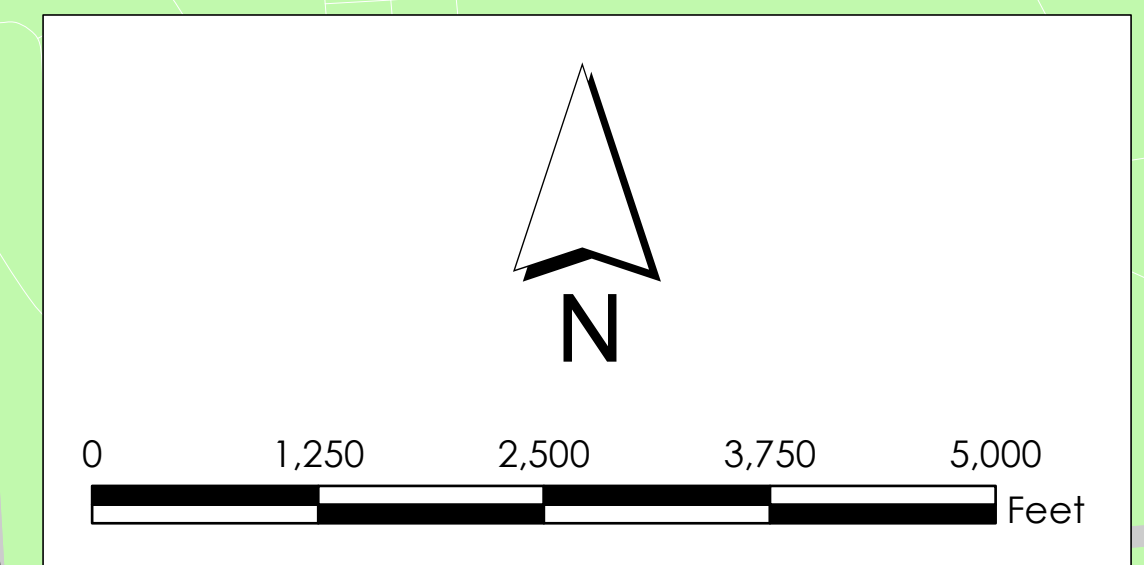

ONONDAGA COUNTY LEGISLATIVE DISTRICTS IN THE CITY OF SYRACUSE

LEGEND

16 Proposed Legislative Districts

	1		7		13
	2		8		14
	3		9		15
	4		10		16
	5		11		17
	6		12		

Ward Boundaries Election District Boundaries

Ward # Election District #

Election District boundaries as of January, 2024.

The Legislative Districts shown on this map were adopted by the Onondaga County Legislature on December 3, 2024.