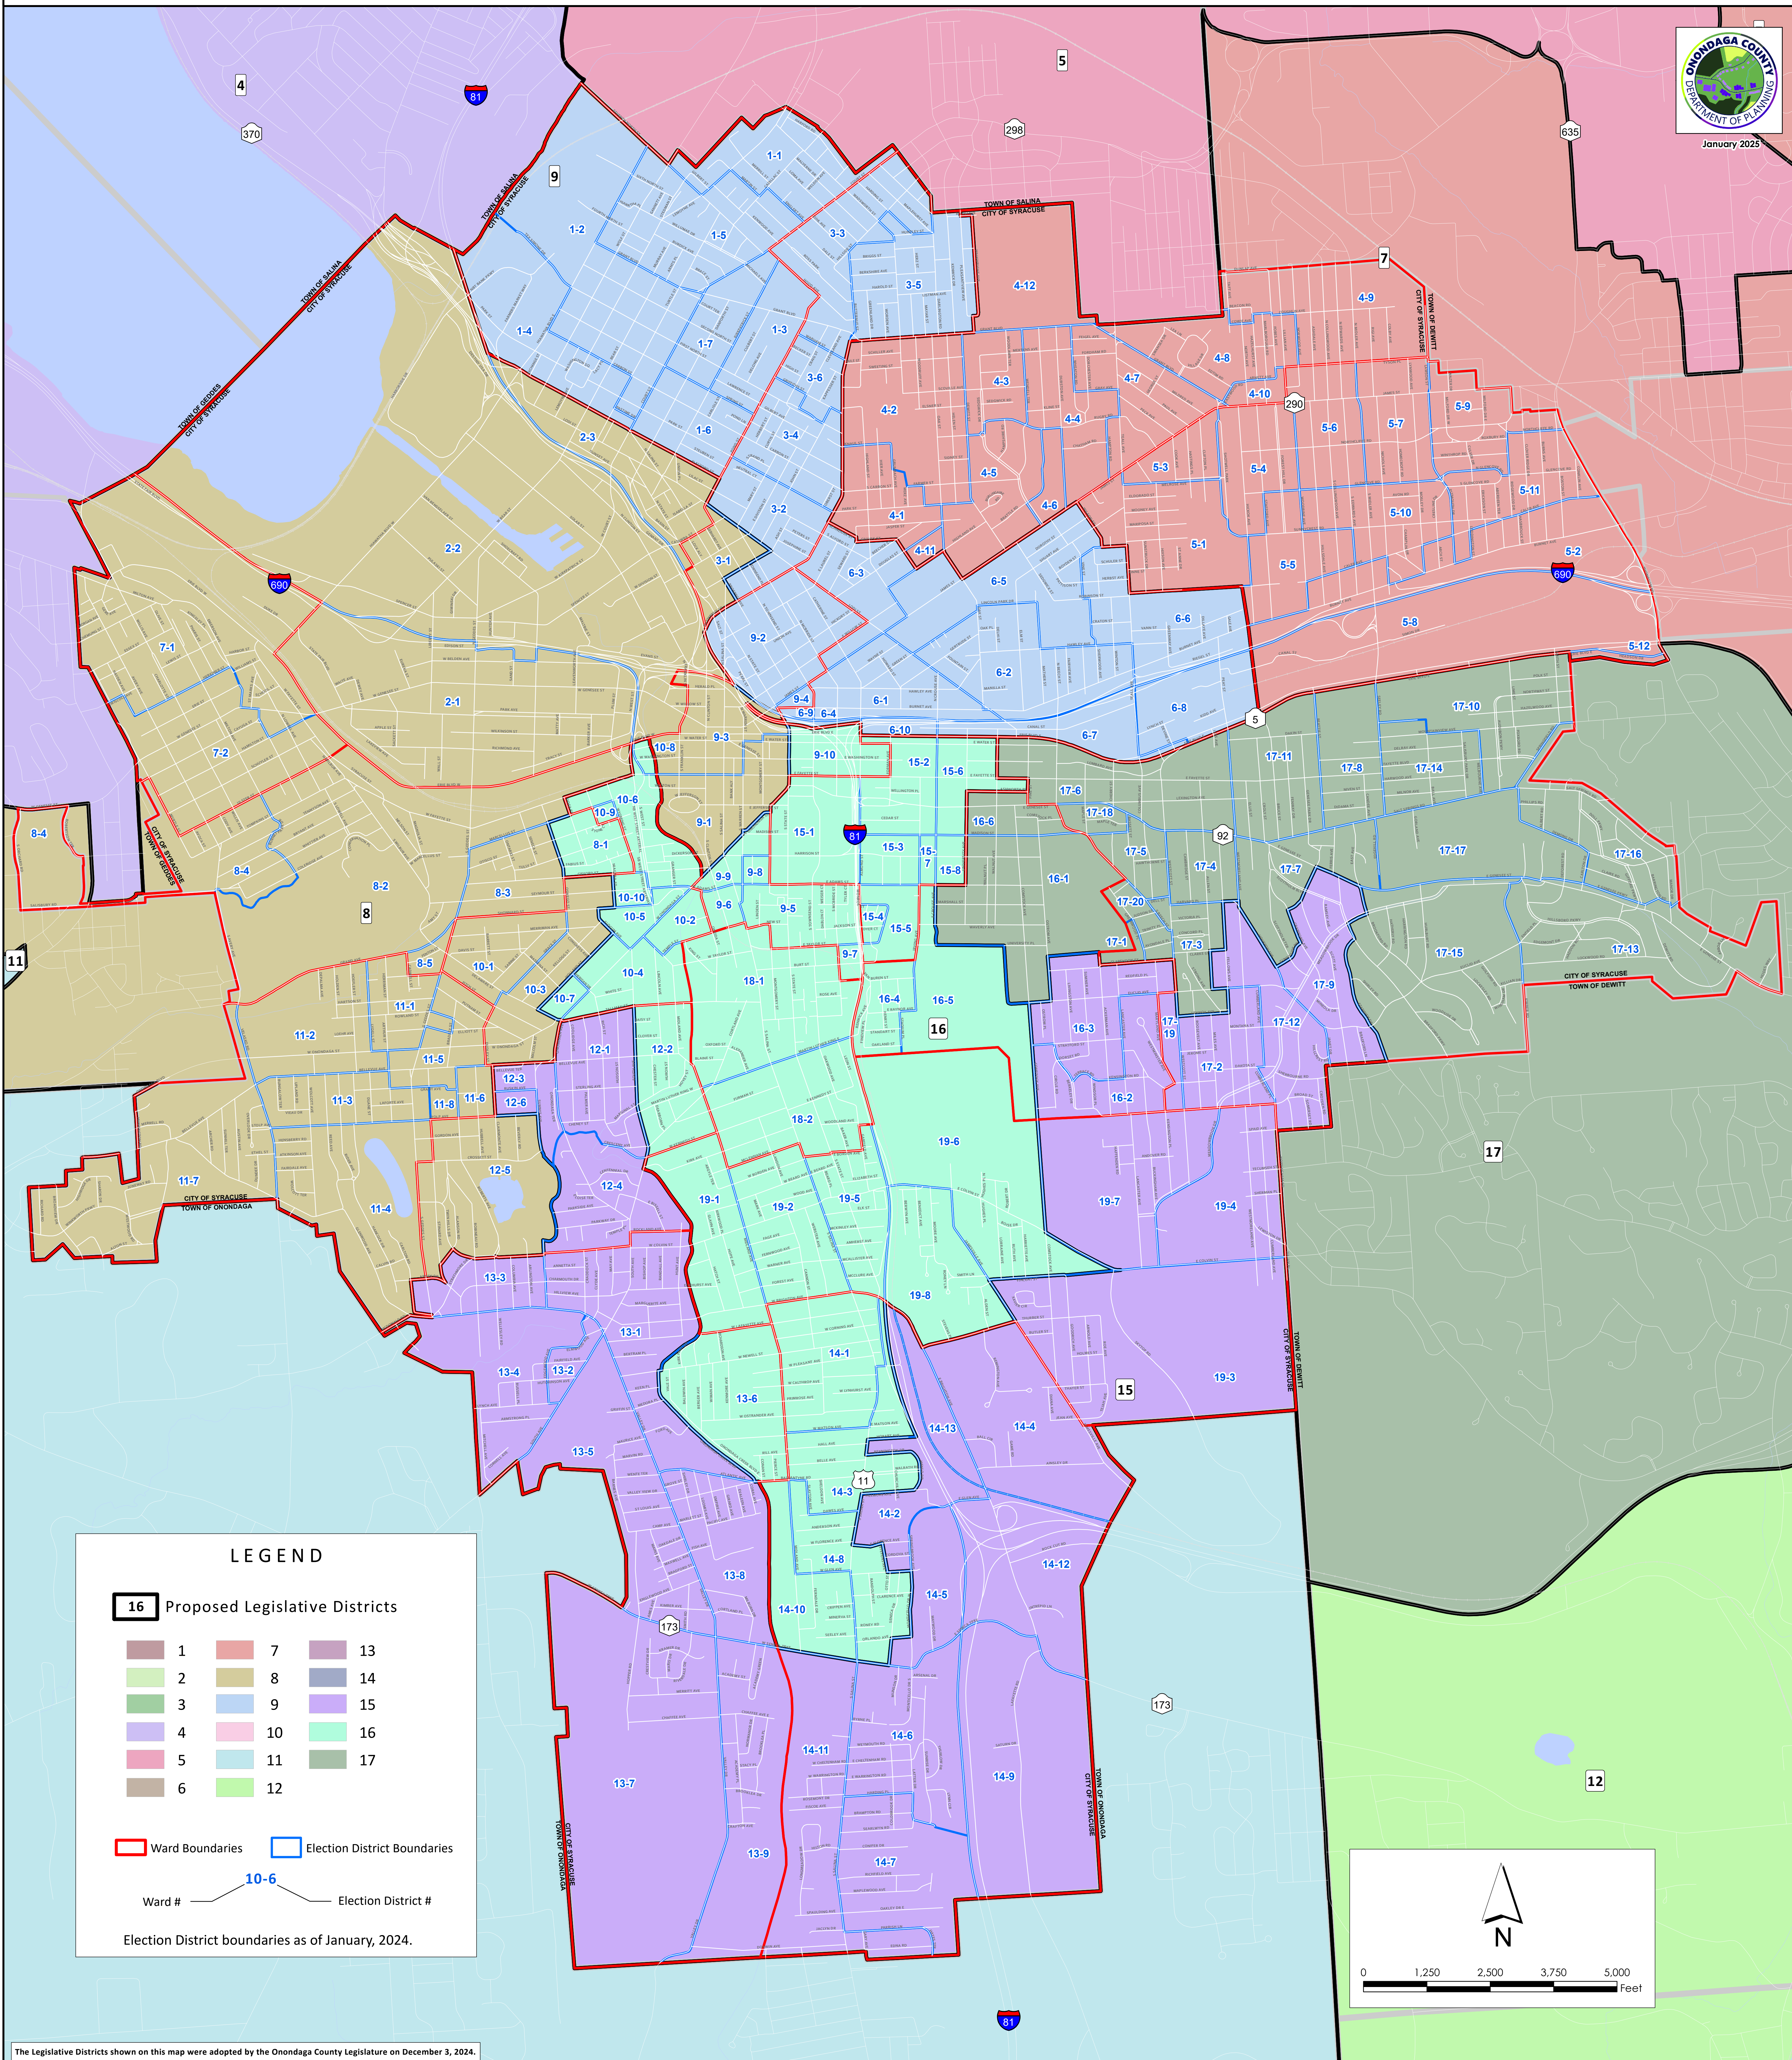

ONONDAGA COUNTY LEGISLATIVE DISTRICTS IN THE CITY OF SYRACUSE

LEGEND

16 Proposed Legislative Districts

	1		7		13
	2		8		14
	3		9		15
	4		10		16
	5		11		17
	6		12		

Ward Boundaries Election District Boundaries

Ward # Election District #

Election District boundaries as of January, 2024.

The Legislative Districts shown on this map were adopted by the Onondaga County Legislature on December 3, 2024.