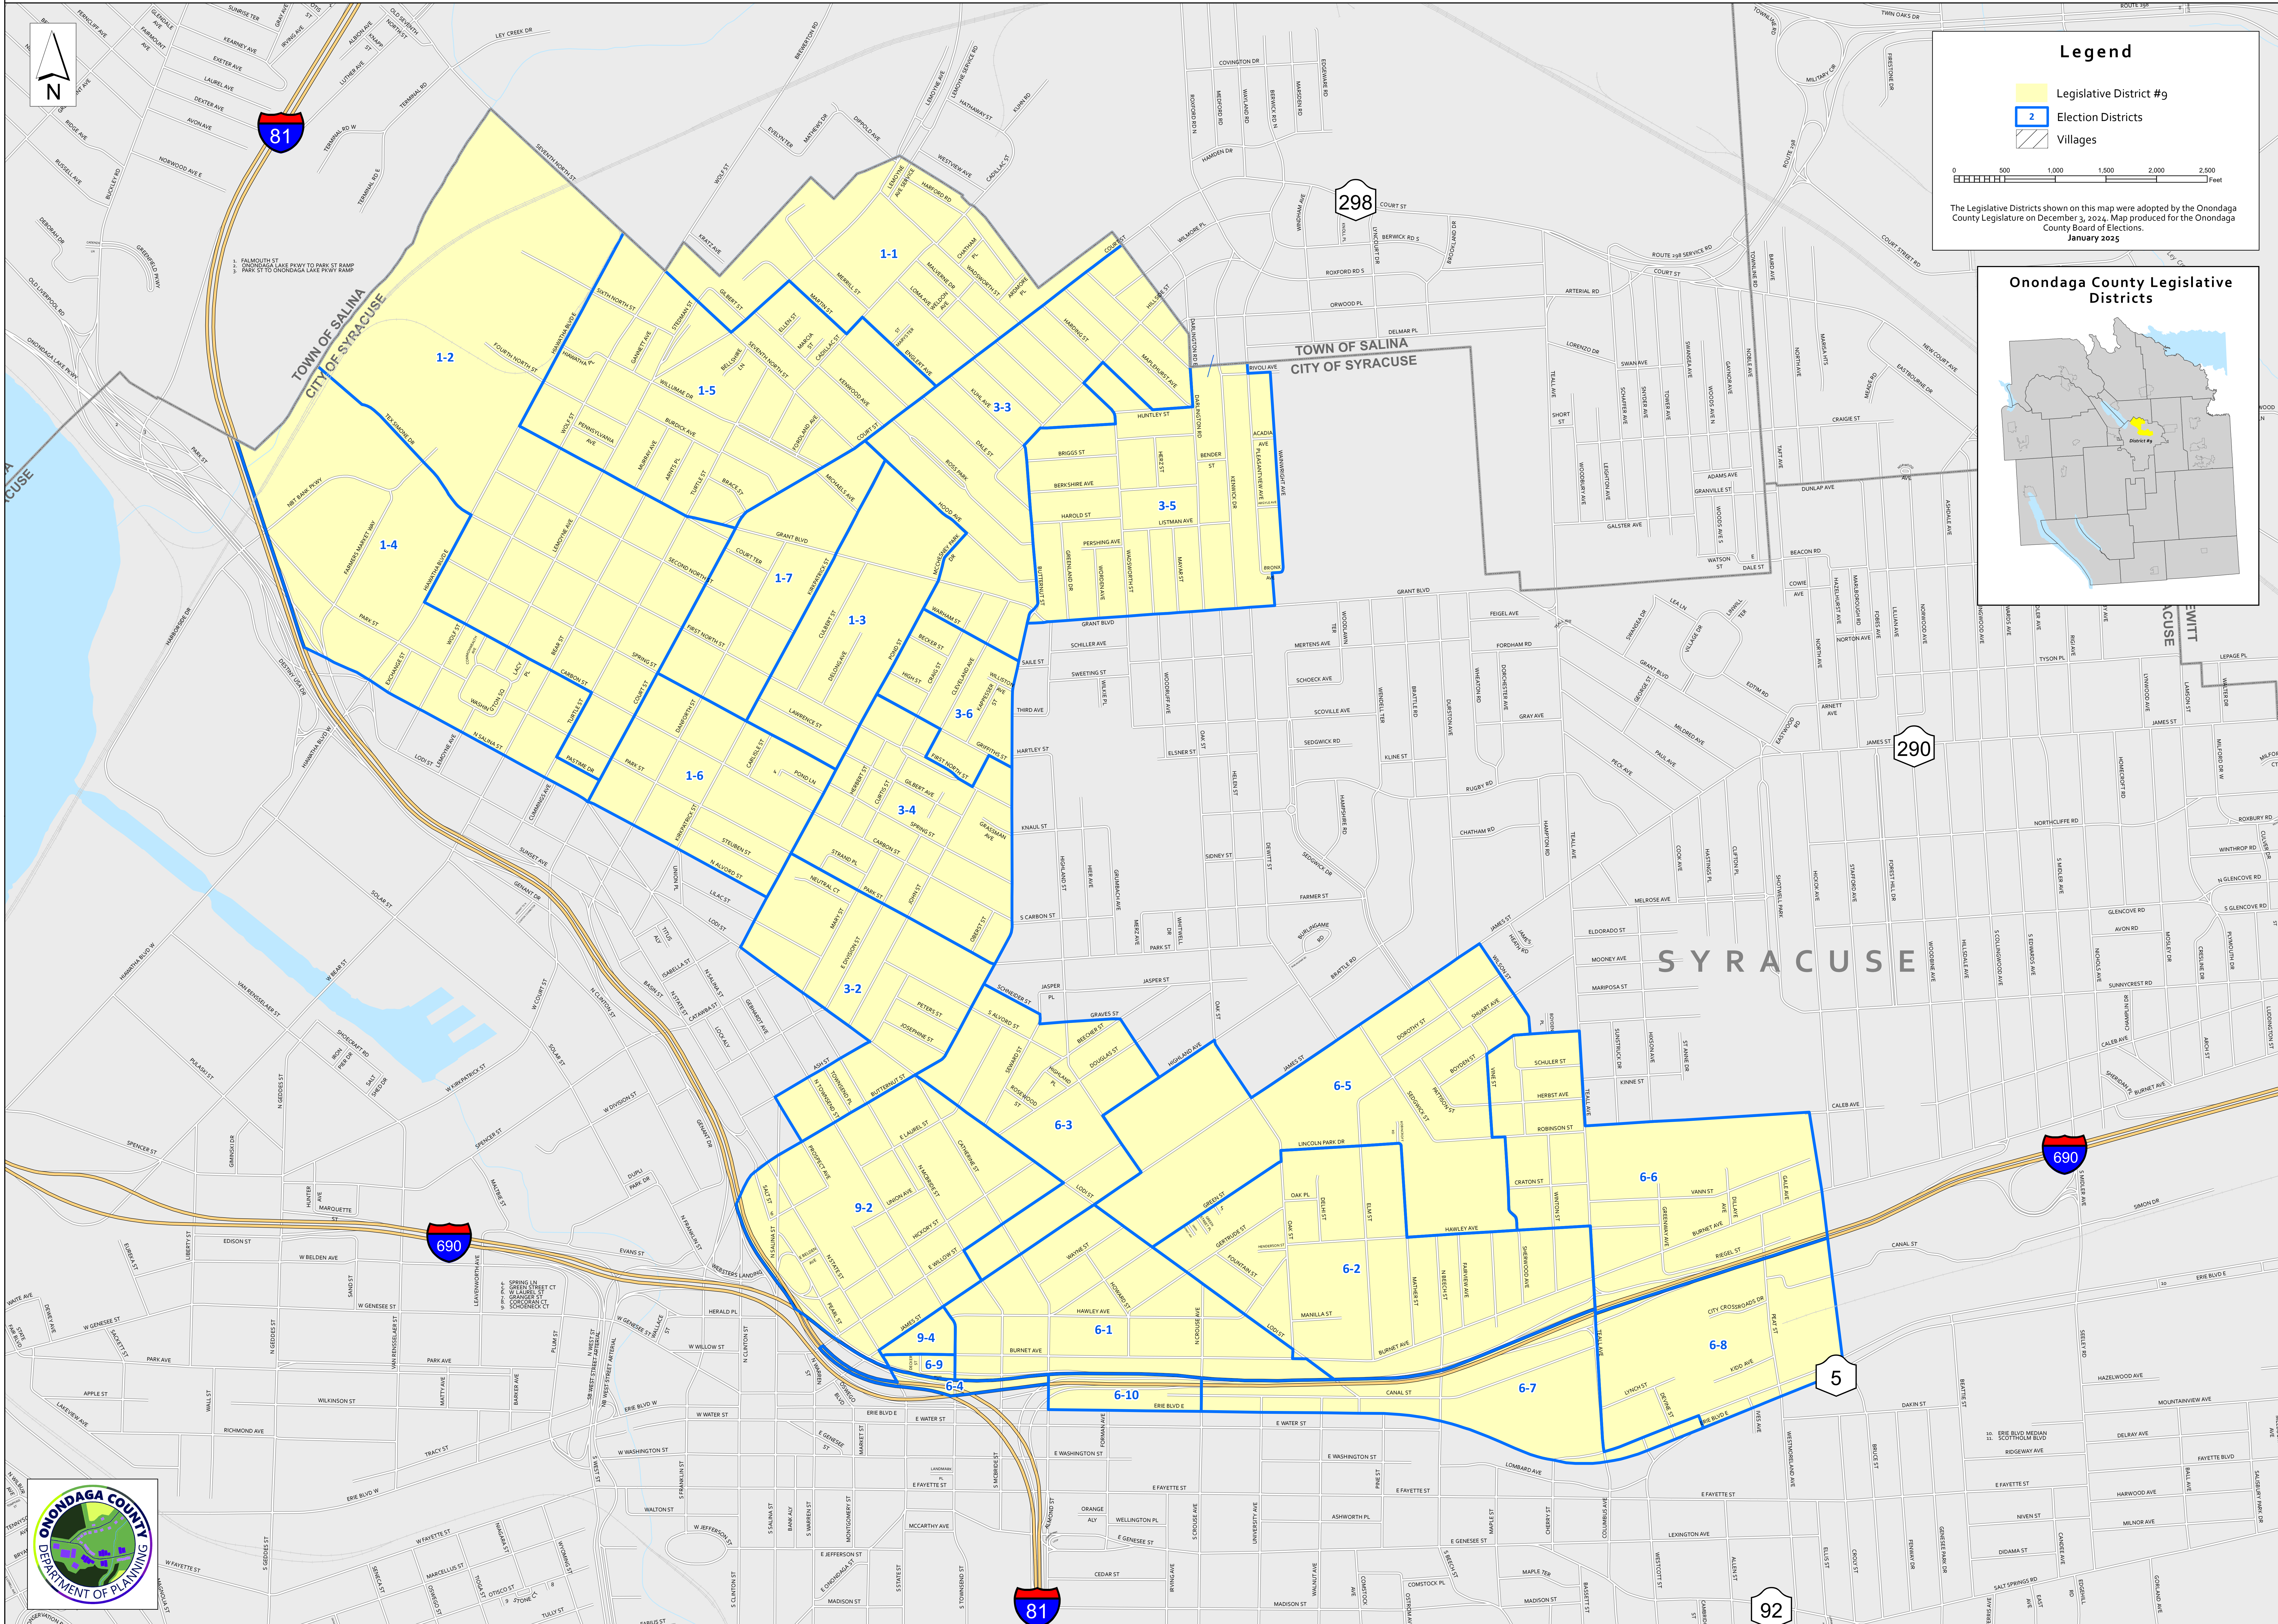

Onondaga County Legislative District #9

Legend

- Yellow box: Legislative District #9
- Blue outline: Election Districts
- Hatched box: Villages

0 500 1,000 1,500 2,000 2,500 Feet

The Legislative Districts shown on this map were adopted by the Onondaga County Legislature on December 3, 2024. Map produced for the Onondaga County Board of Elections.
January 2025

Onondaga County Legislative Districts

92

81

290

298

81

690

5

TOWN OF SALINA
CITY OF SYRACUSE

TOWN OF SALINA
CITY OF SYRACUSE

SYRACUSE