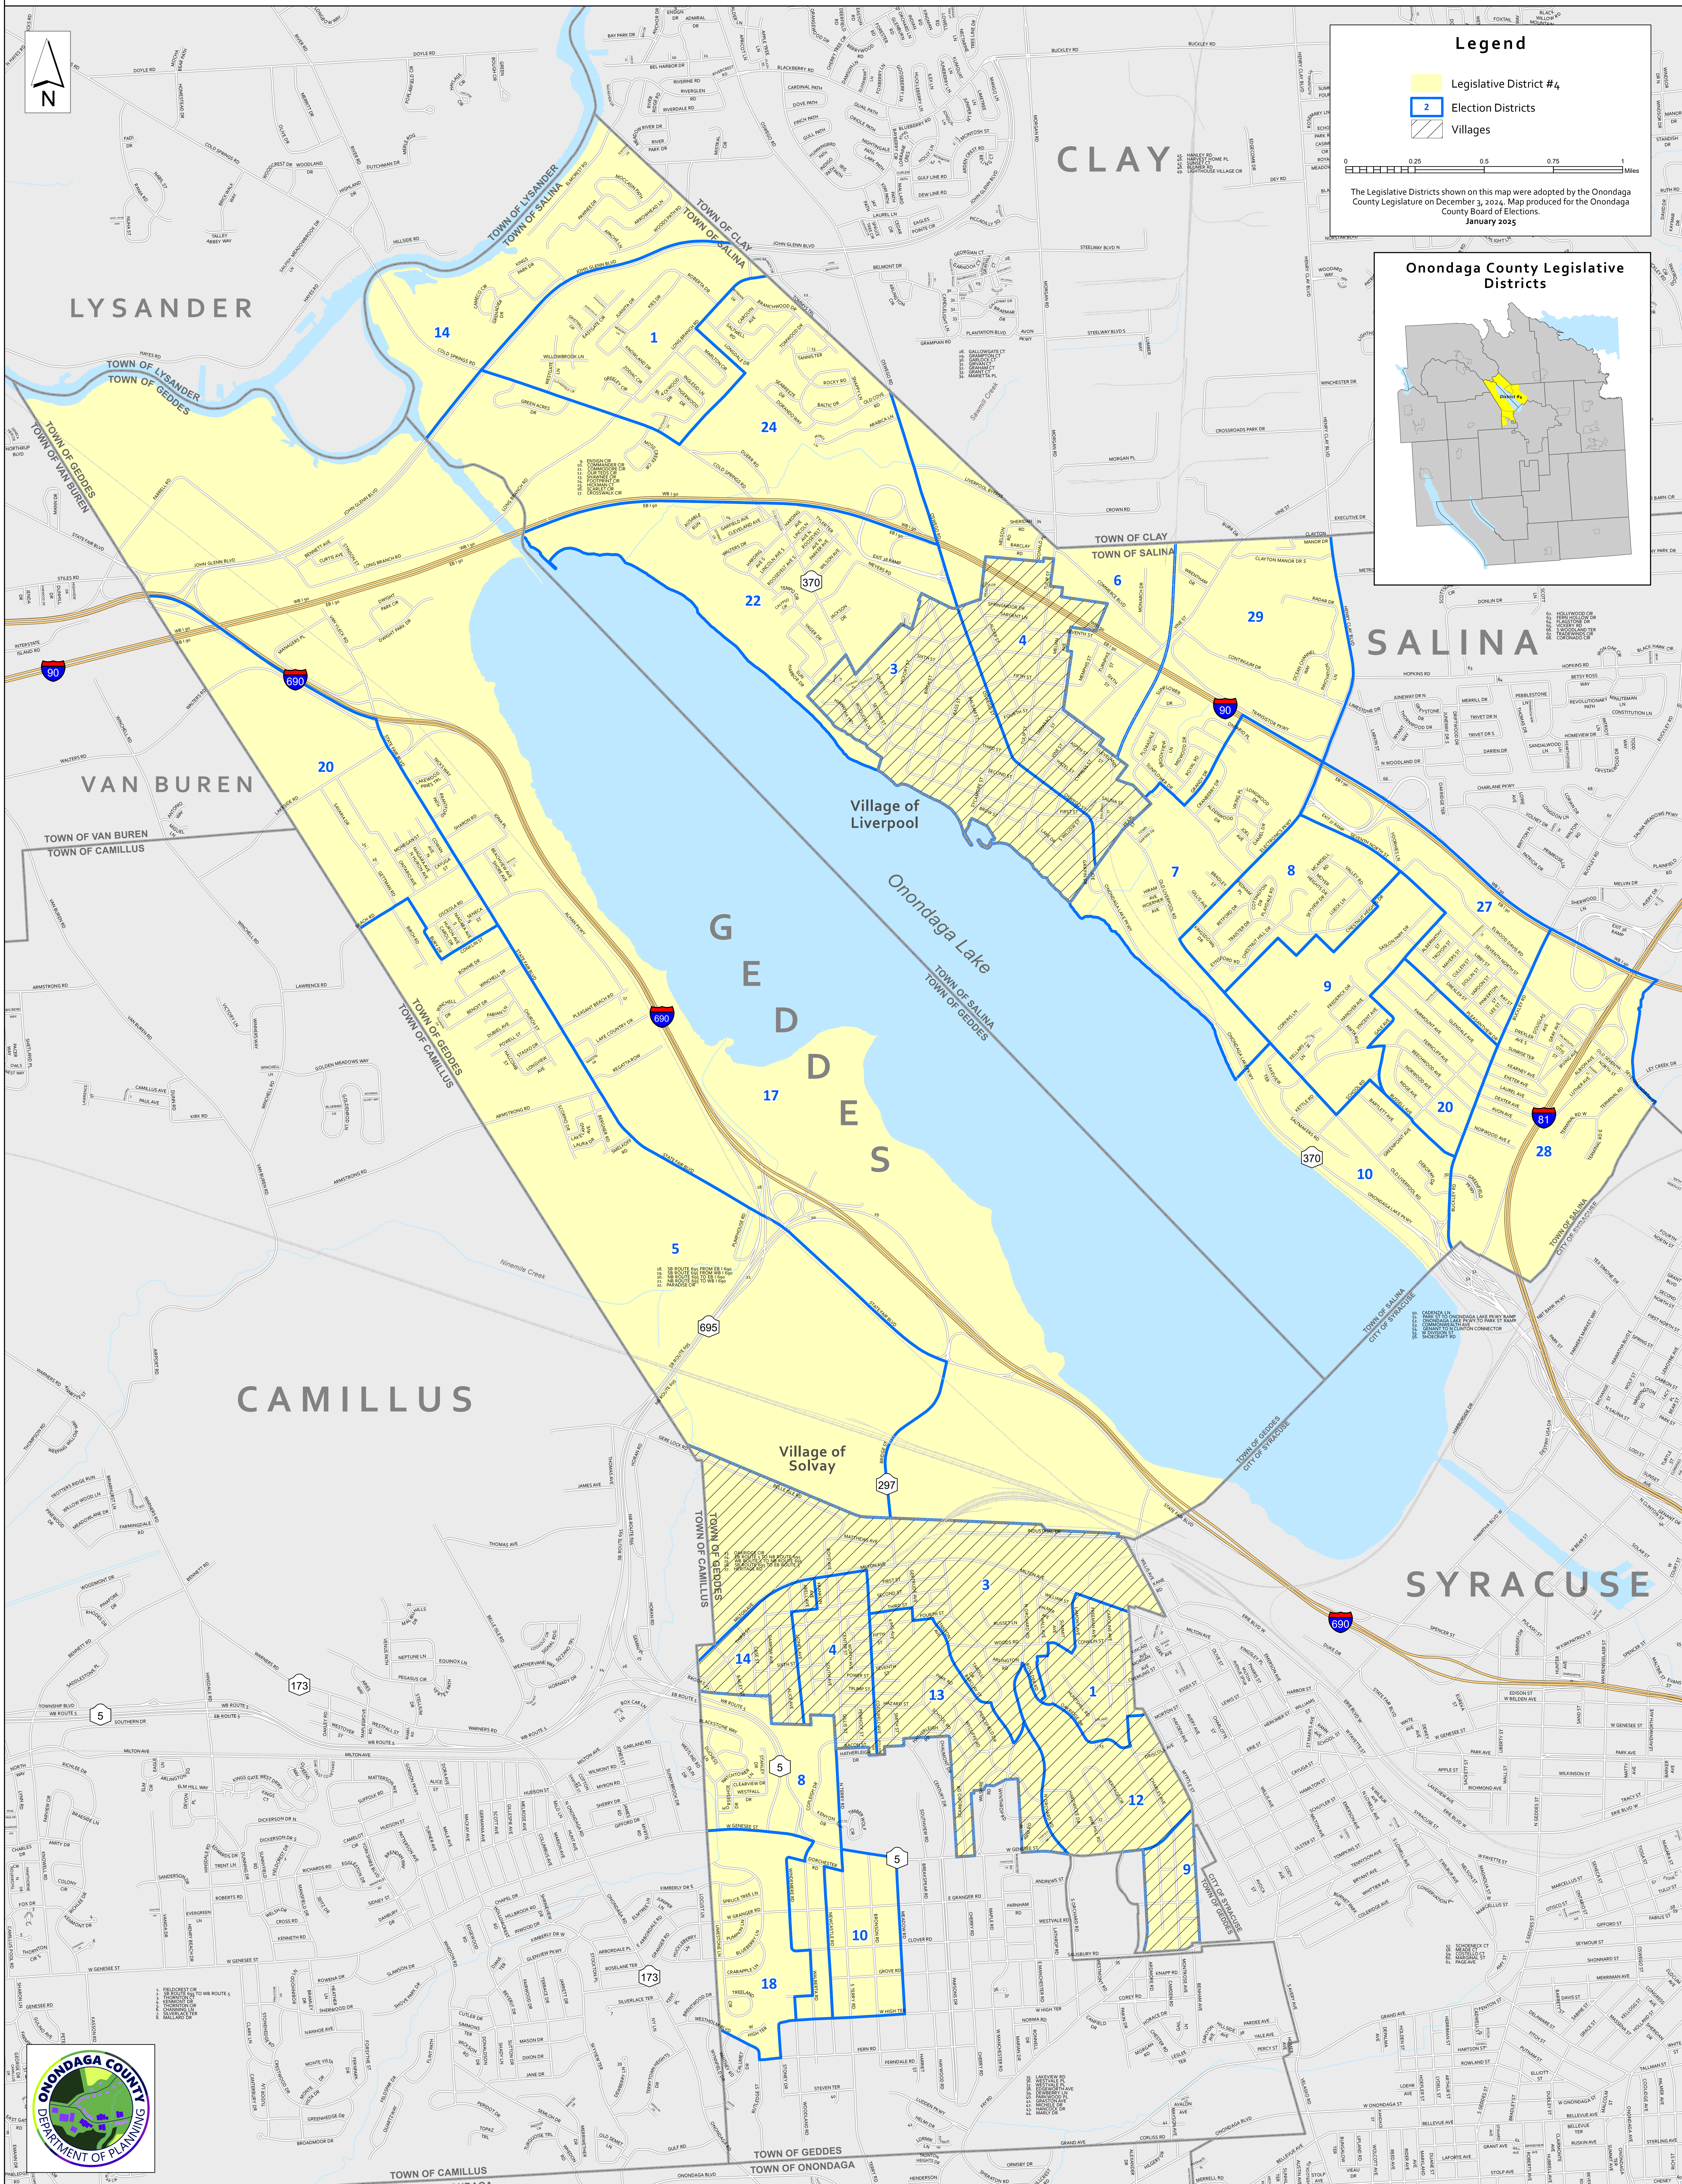

Onondaga County Legislative District #4