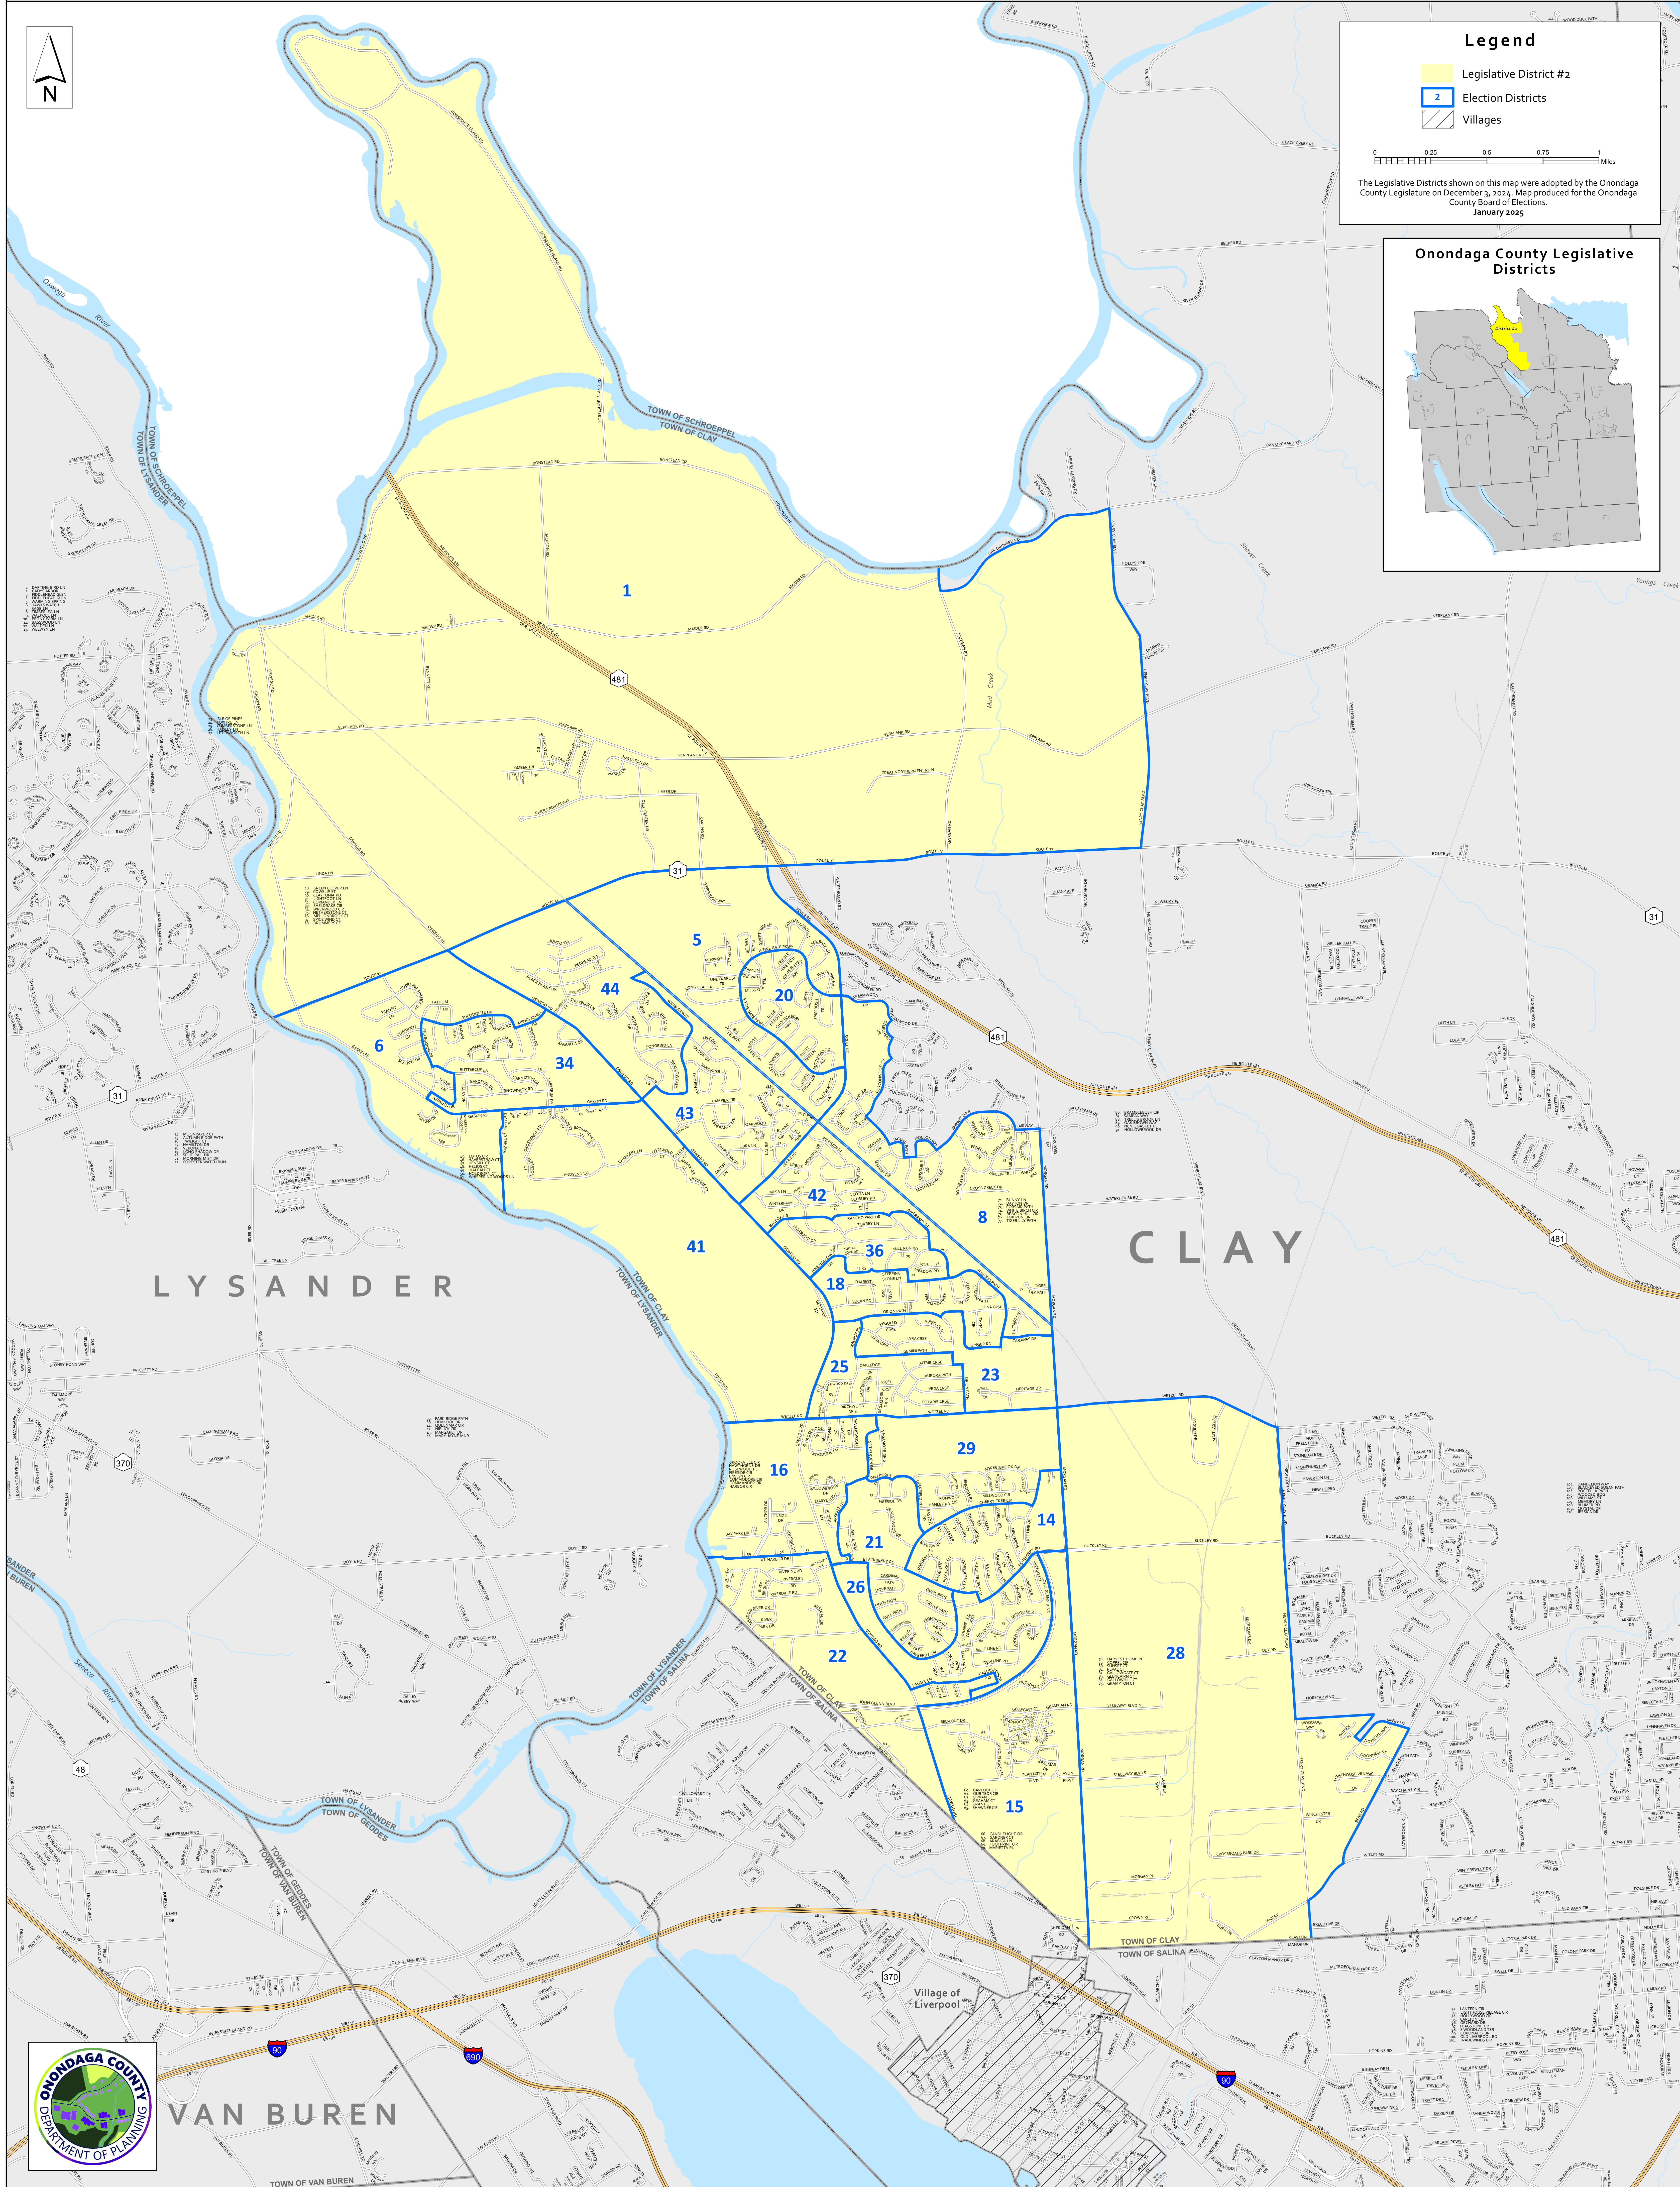

Onondaga County Legislative District #2

Legend

- Legislative District #2
- Election Districts
- Villages

0 0.25 0.5 0.75 1 Miles

Onondaga County Legislative Districts

VAN BUREN