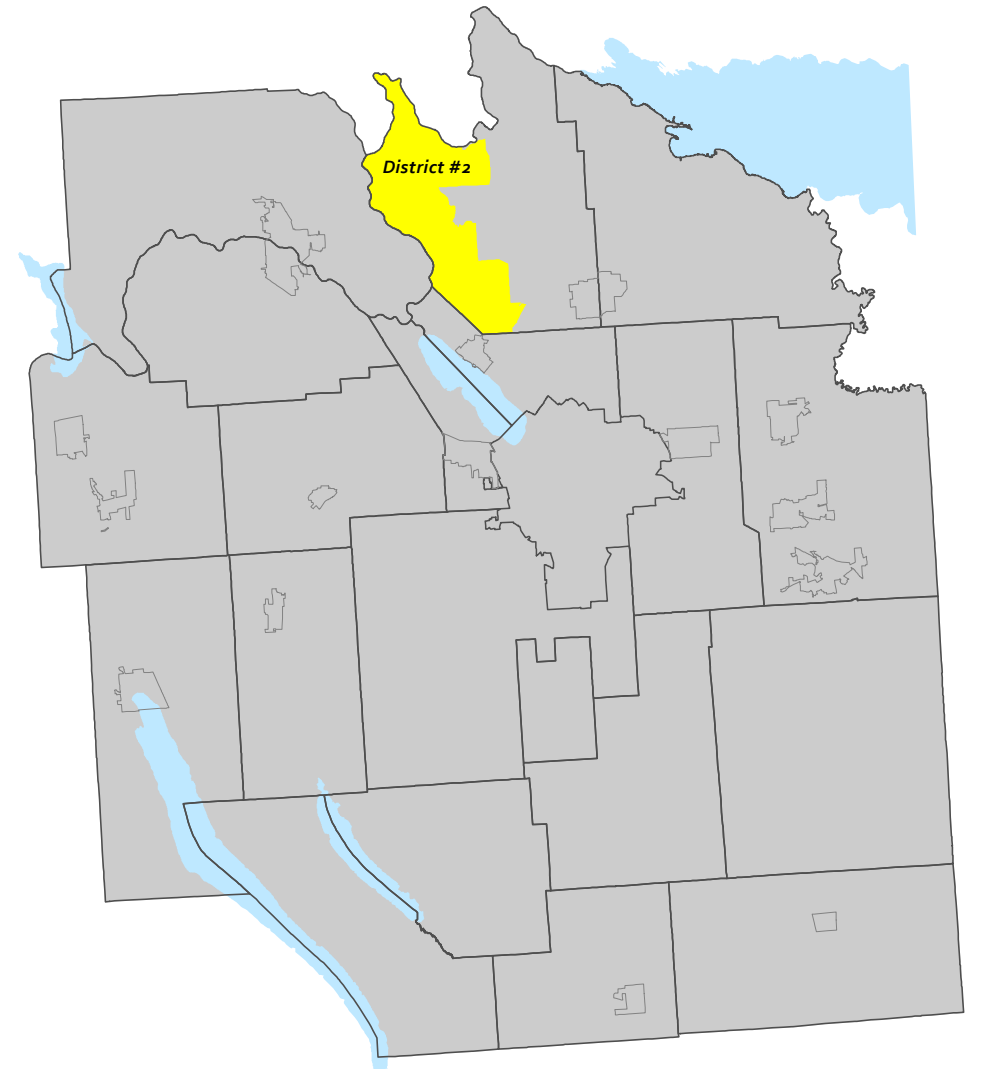

Onondaga County Legislative District #2

Legend

- Legislative District #2
- Election Districts
- Villages

0 0.25 0.5 0.75 1 Miles

Onondaga County Legislative Districts

VAN BUREN