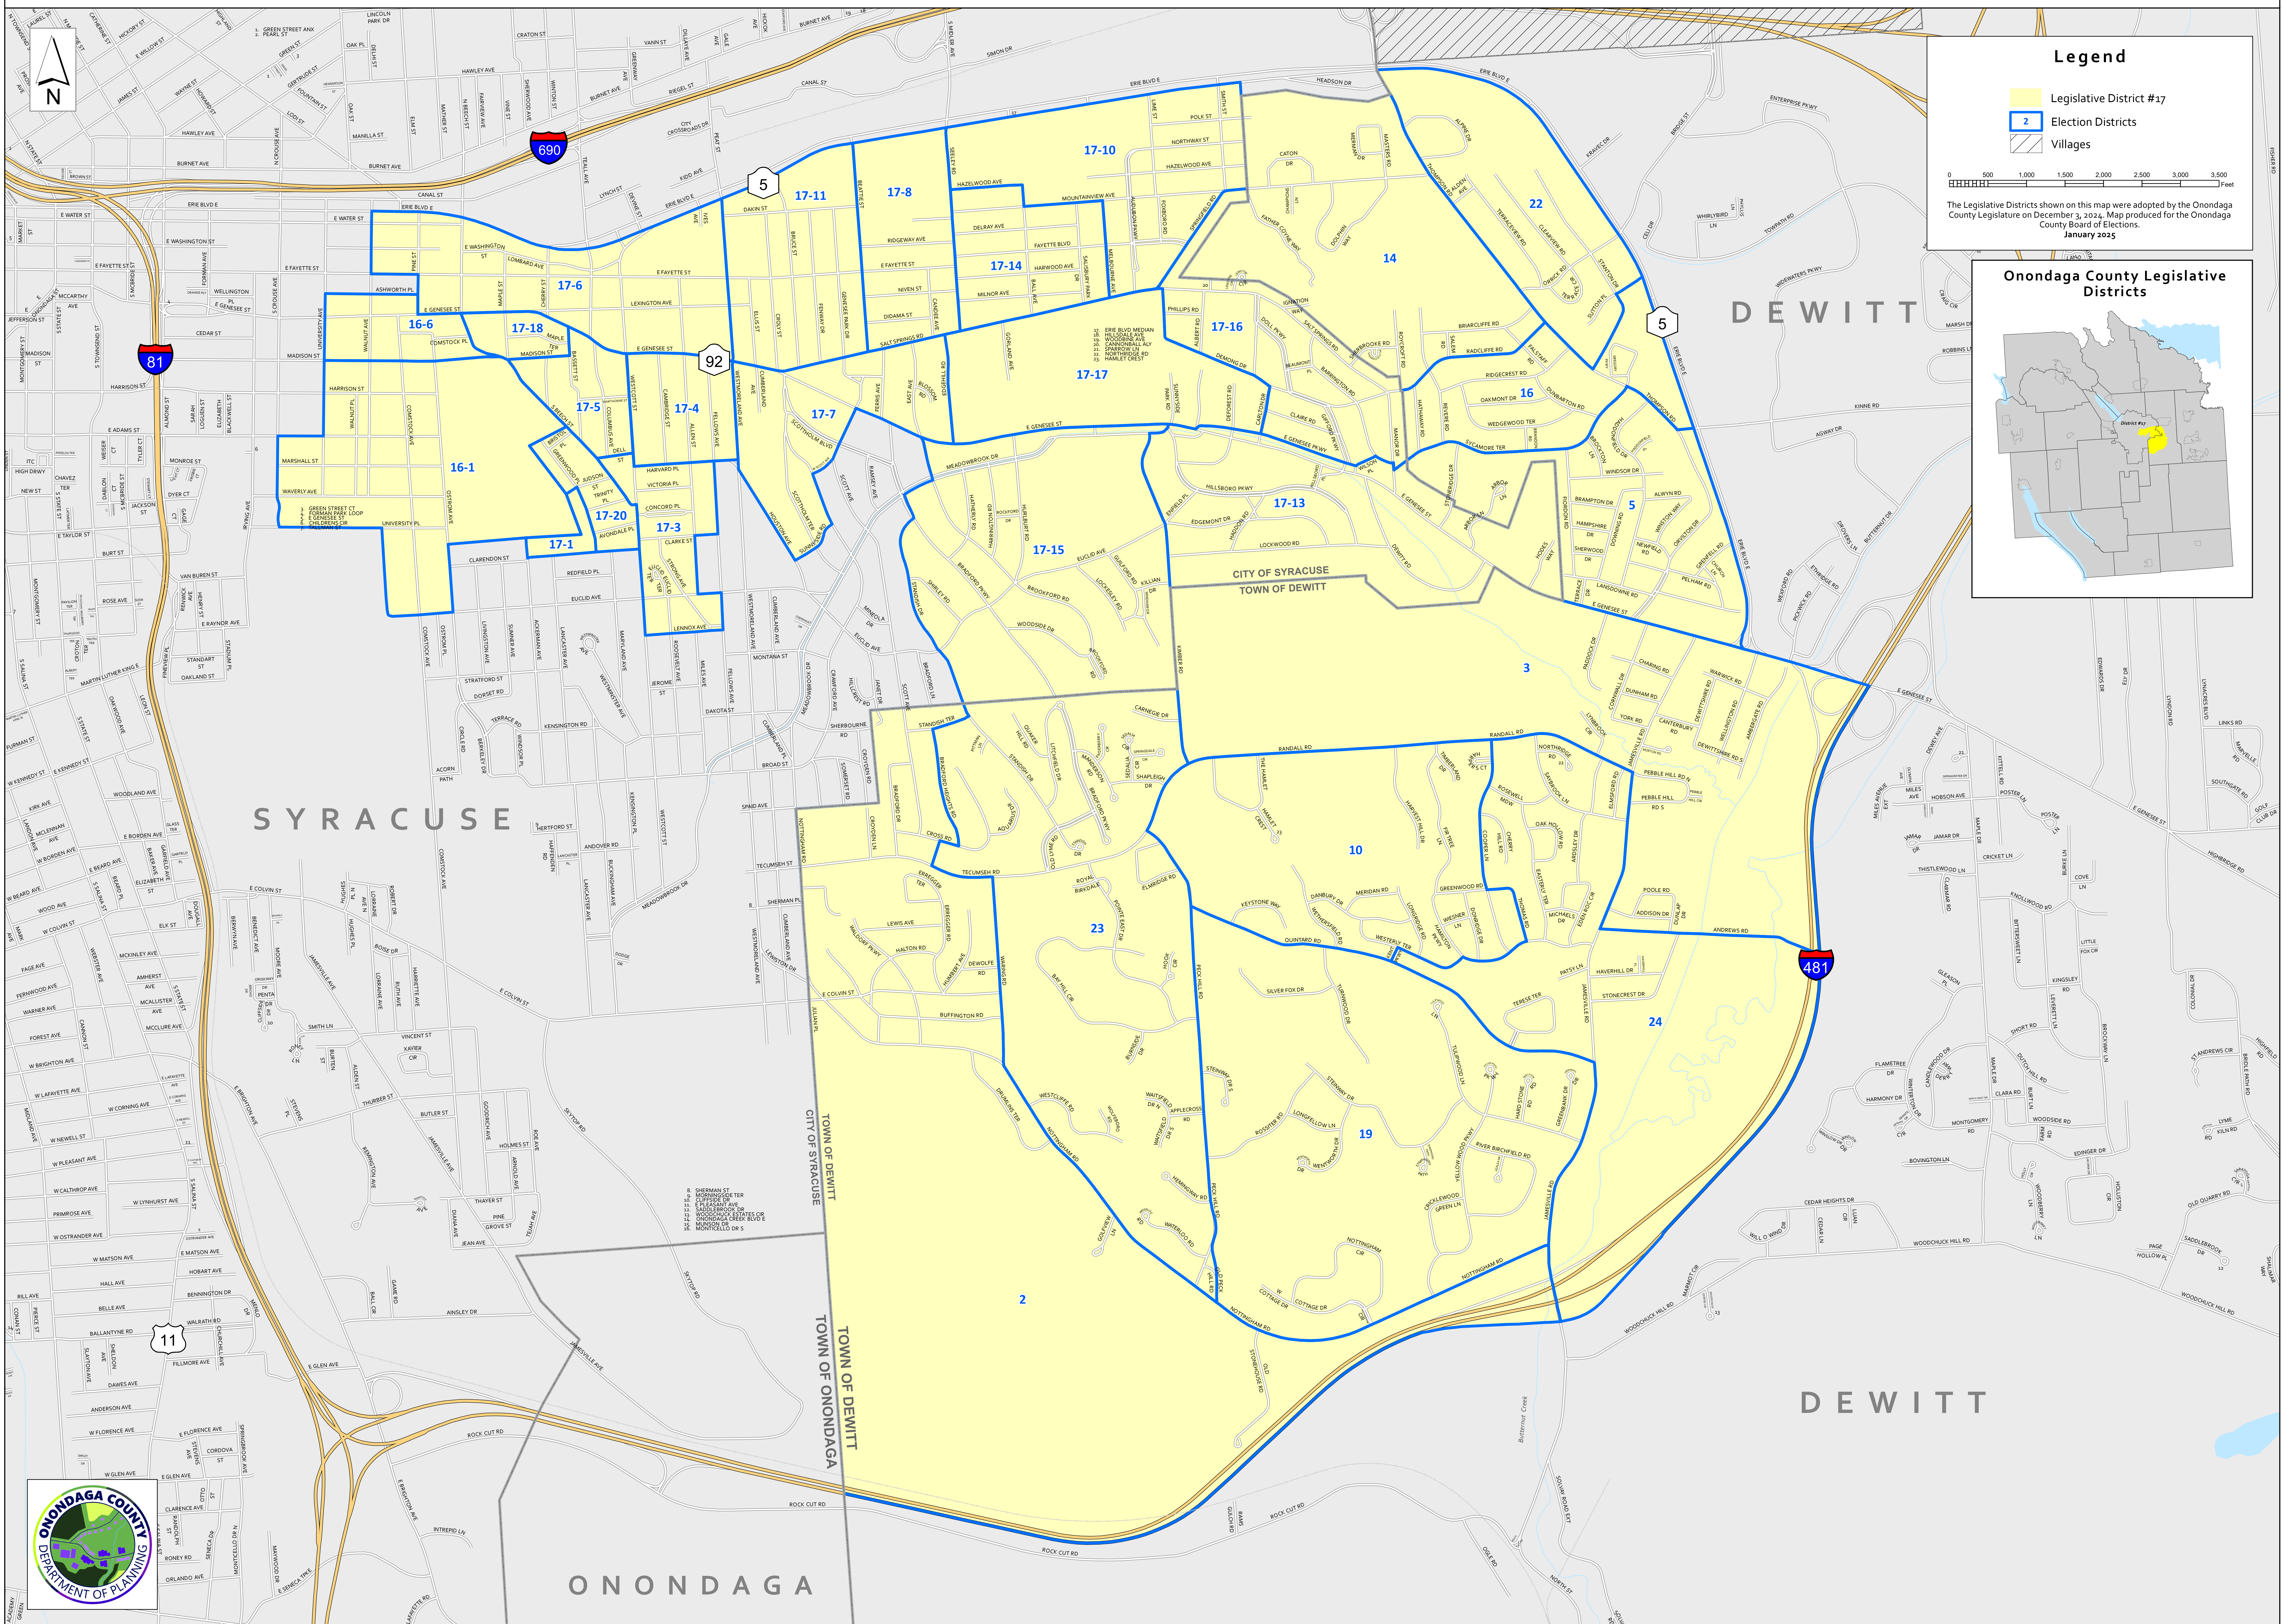

Onondaga County Legislative District #17

Legend

- Legislative District #17
- Election Districts
- Villages

0 500 1,000 1,500 2,000 2,500 3,000 3,500 Feet

The Legislative Districts shown on this map were adopted by the Onondaga County Legislature on December 3, 2024. Map produced for the Onondaga County Board of Elections. January 2025

Onondaga County Legislative Districts

ONONDAGA

DEWITT

SYRACUSE

DEWITT

CITY OF SYRACUSE
TOWN OF DEWITT

TOWN OF DEWITT
CITY OF SYRACUSE

TOWN OF DEWITT
TOWN OF ONONDAGA