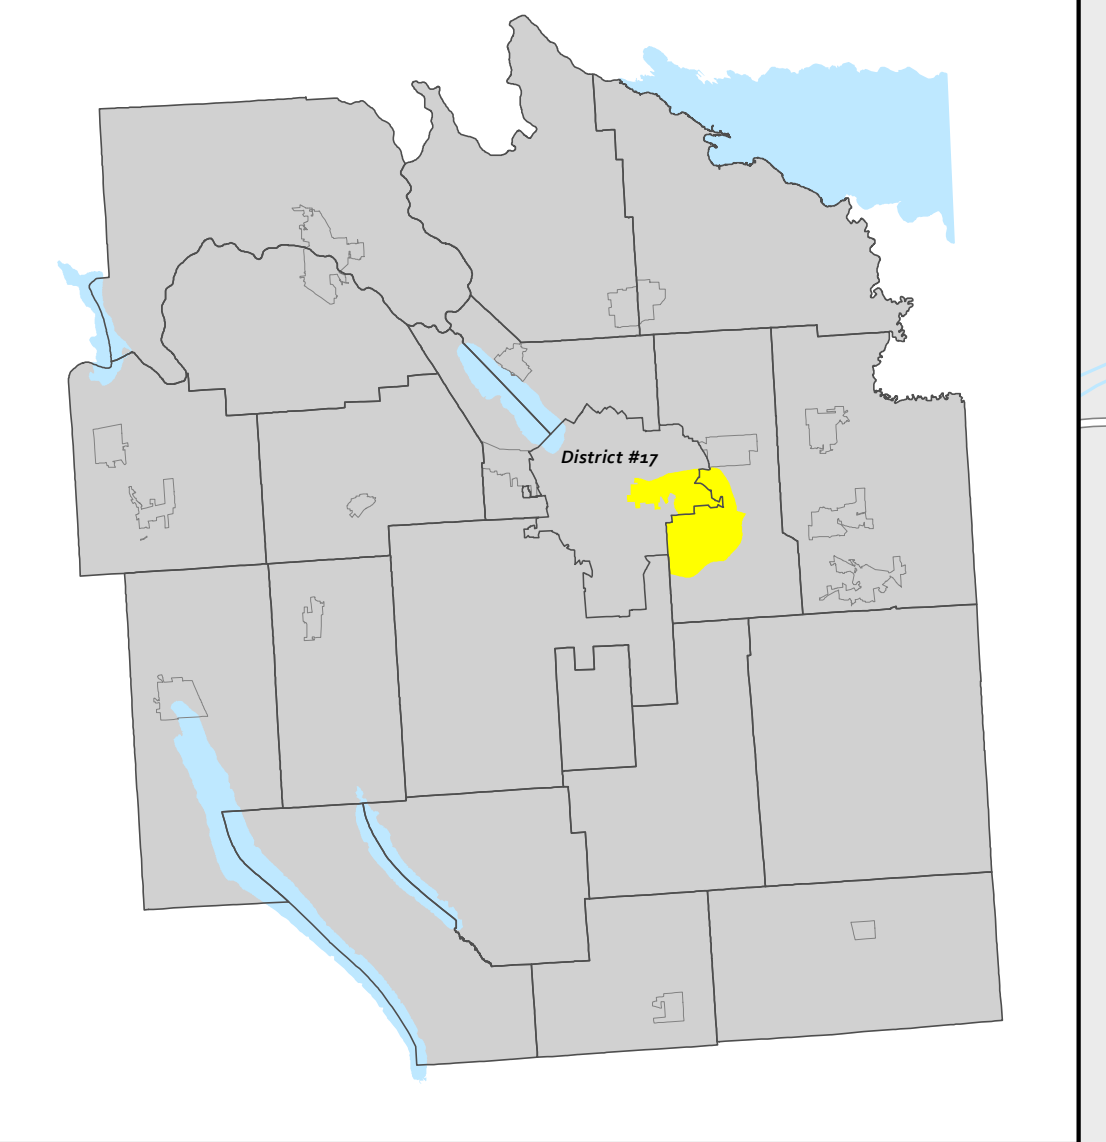

Onondaga County Legislative District #17

Legend

- Legislative District #17
- Election Districts
- Villages

0 500 1,000 1,500 2,000 2,500 3,000 3,500 Feet

The Legislative Districts shown on this map were adopted by the Onondaga County Legislature on December 3, 2024. Map produced for the Onondaga County Board of Elections. January 2025

Onondaga County Legislative Districts

ONONDAGA

DEWITT

SYRACUSE

DEWITT

CITY OF SYRACUSE
TOWN OF DEWITT

TOWN OF DEWITT
CITY OF SYRACUSE

TOWN OF DEWITT
TOWN OF ONONDAGA