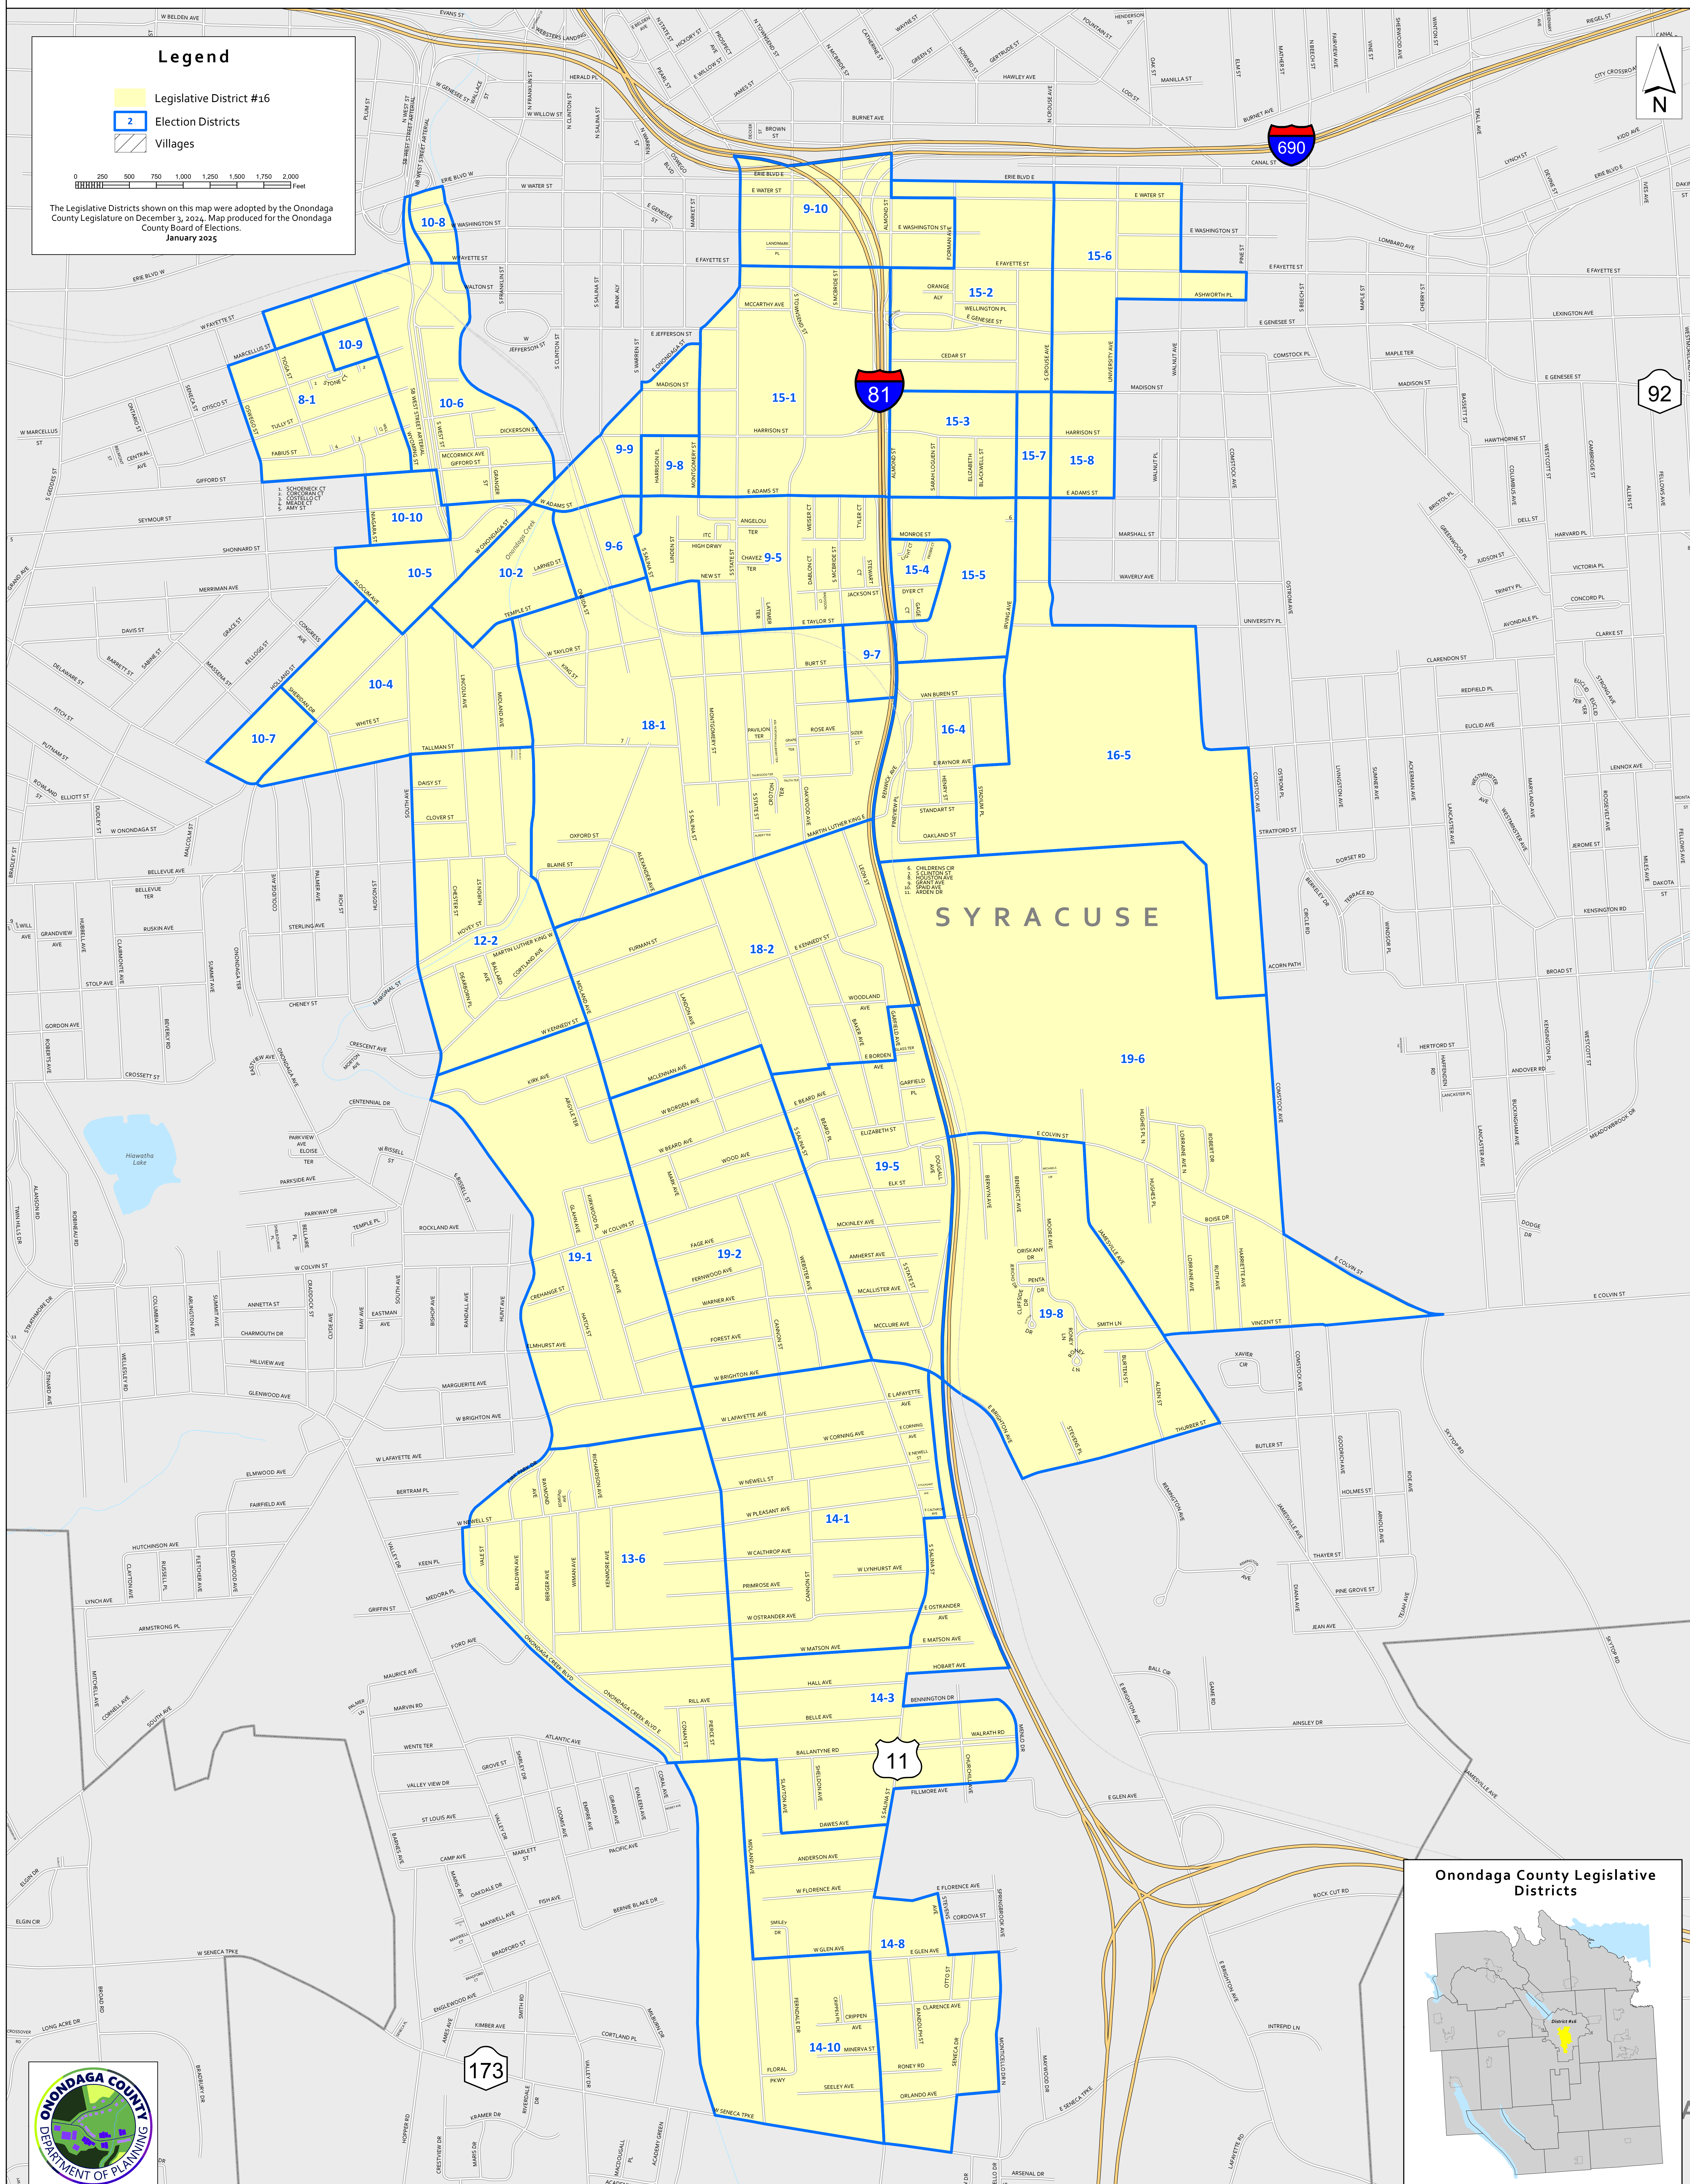

Onondaga County Legislative District #16

Legend

- Legislative District #16
- Election Districts
- Villages

0 250 500 750 1,000 1,250 1,500 1,750 2,000 Feet

The Legislative Districts shown on this map were adopted by the Onondaga County Legislature on December 3, 2024. Map produced for the Onondaga County Board of Elections, January 2025

Onondaga County Legislative Districts