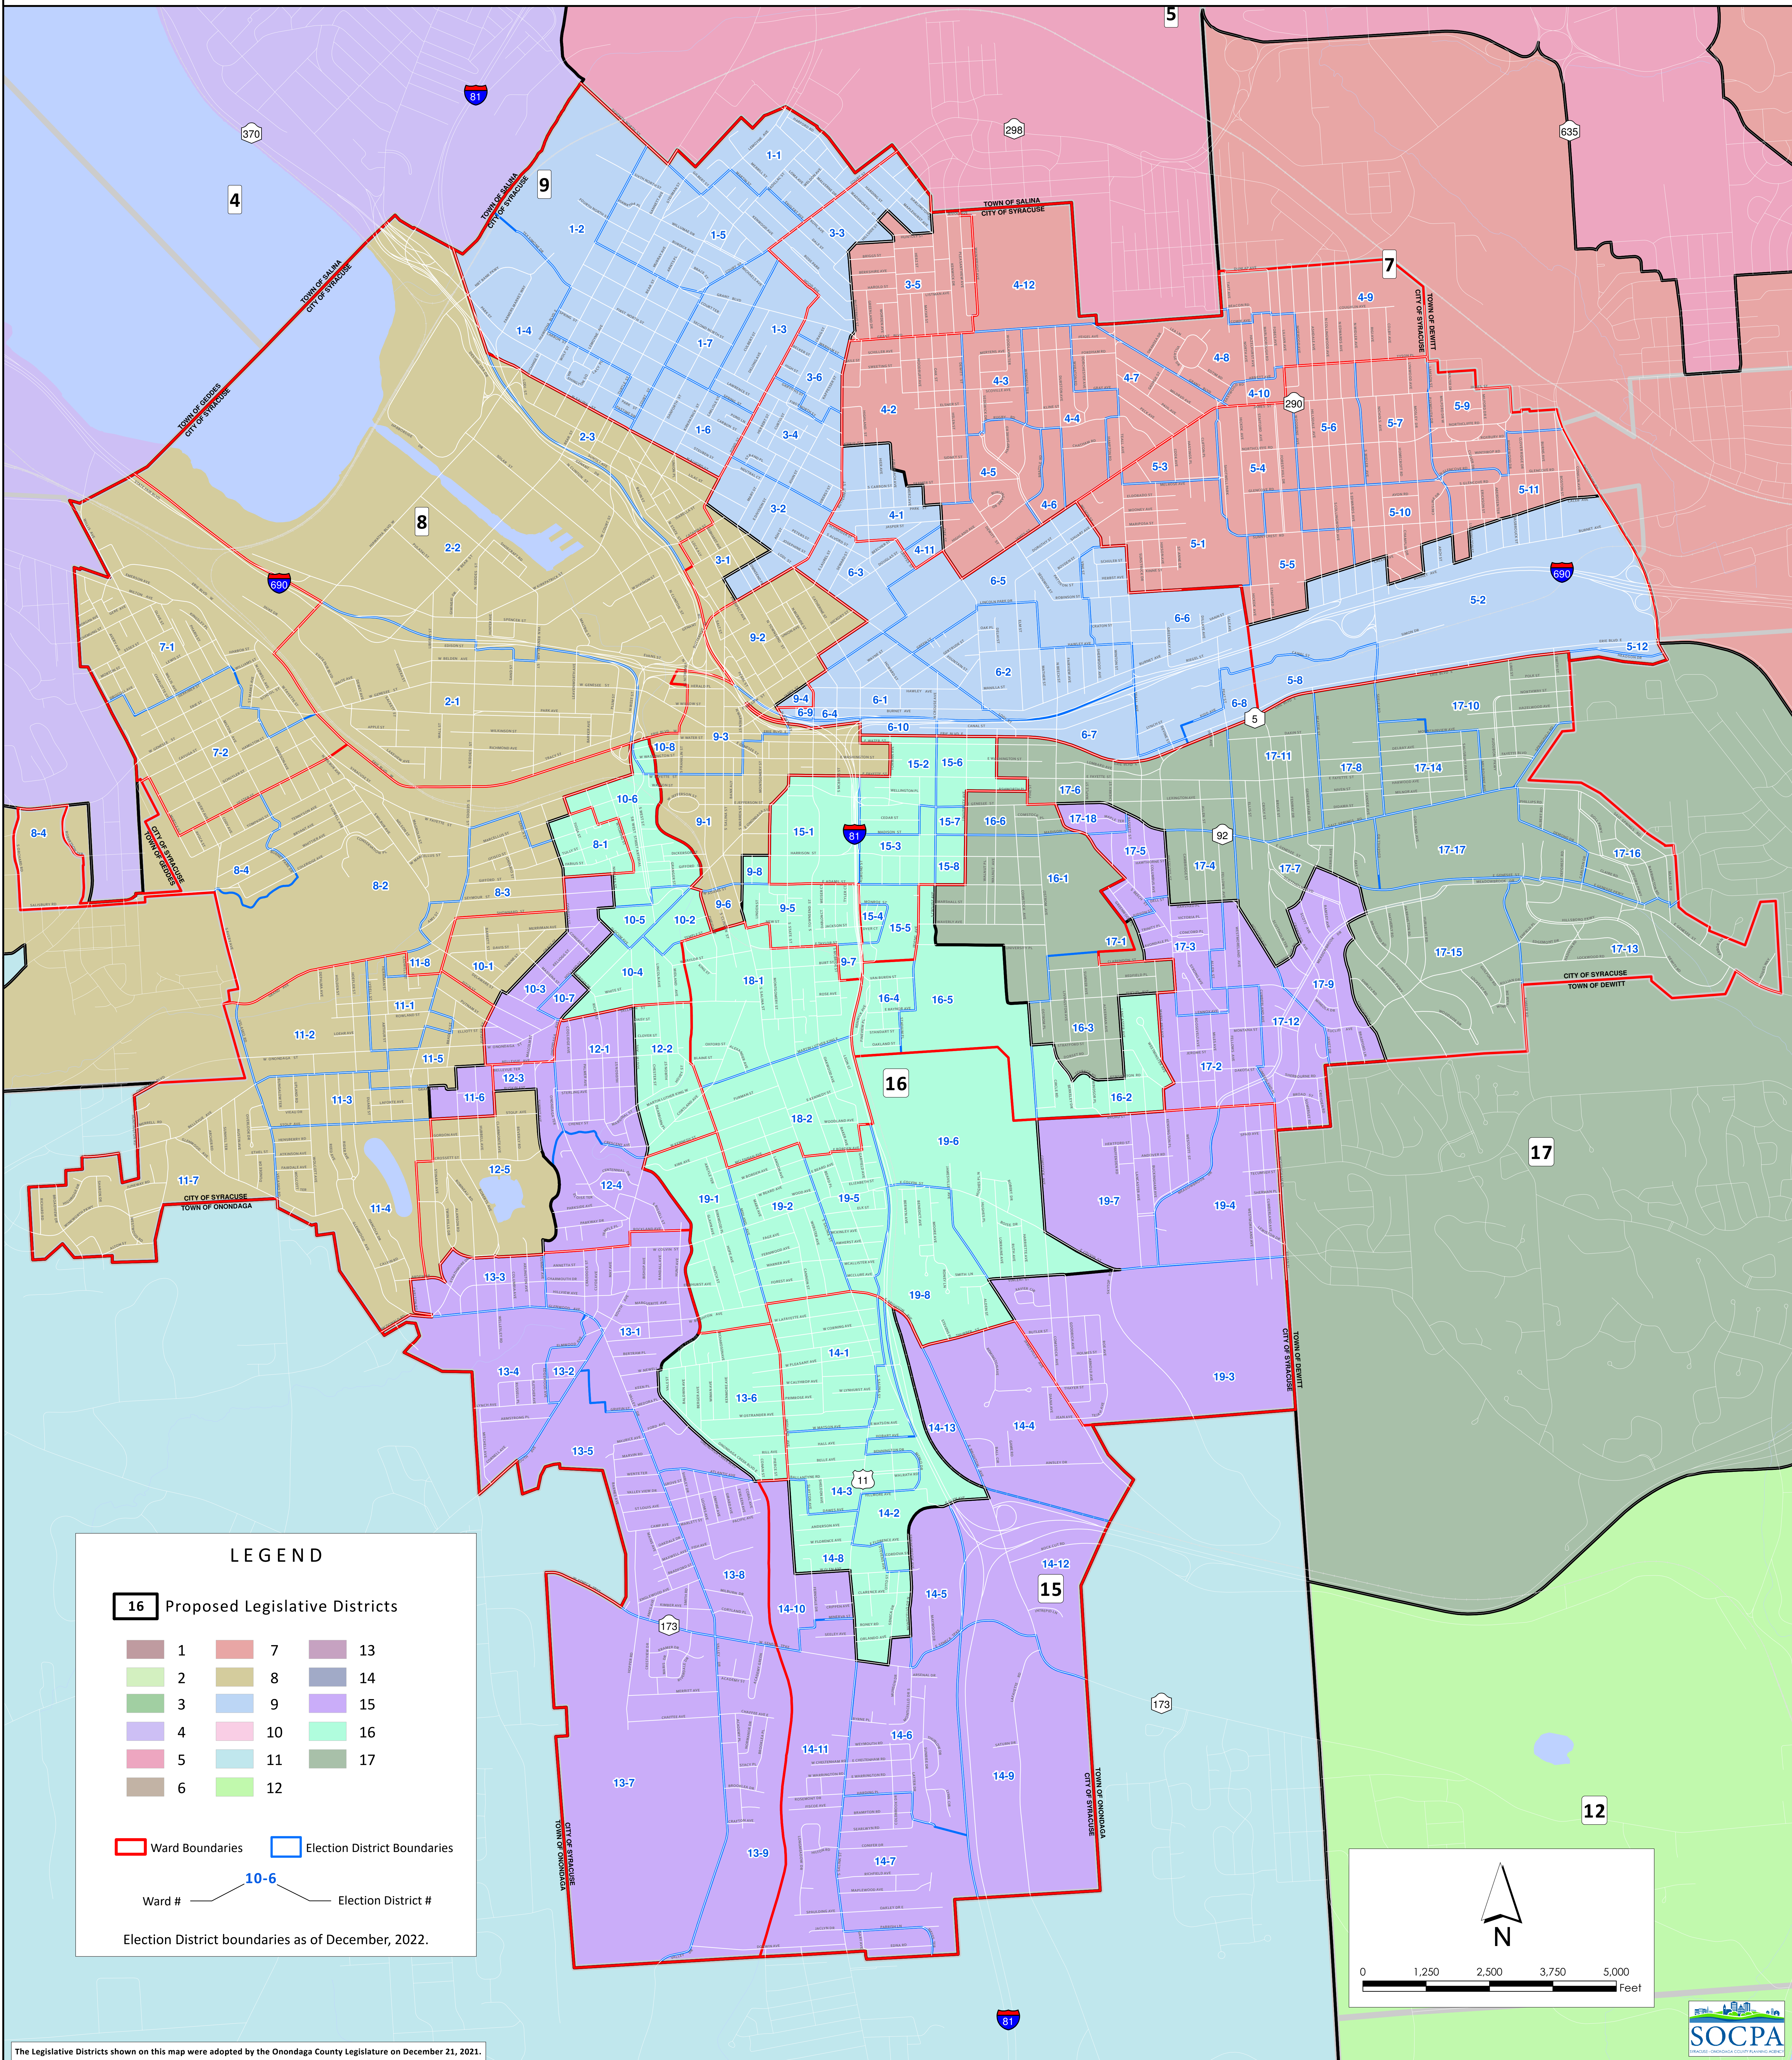

# ONONDAGA COUNTY LEGISLATIVE DISTRICTS IN THE CITY OF SYRACUSE

## LEGEND

**16** Proposed Legislative Districts

1	7	13
2	8	14
3	9	15
4	10	16
5	11	17
6	12	

Ward Boundaries    Election District Boundaries

Ward # ——— **10-6** ——— Election District #

Election District boundaries as of December, 2022.

The Legislative Districts shown on this map were adopted by the Onondaga County Legislature on December 21, 2021.