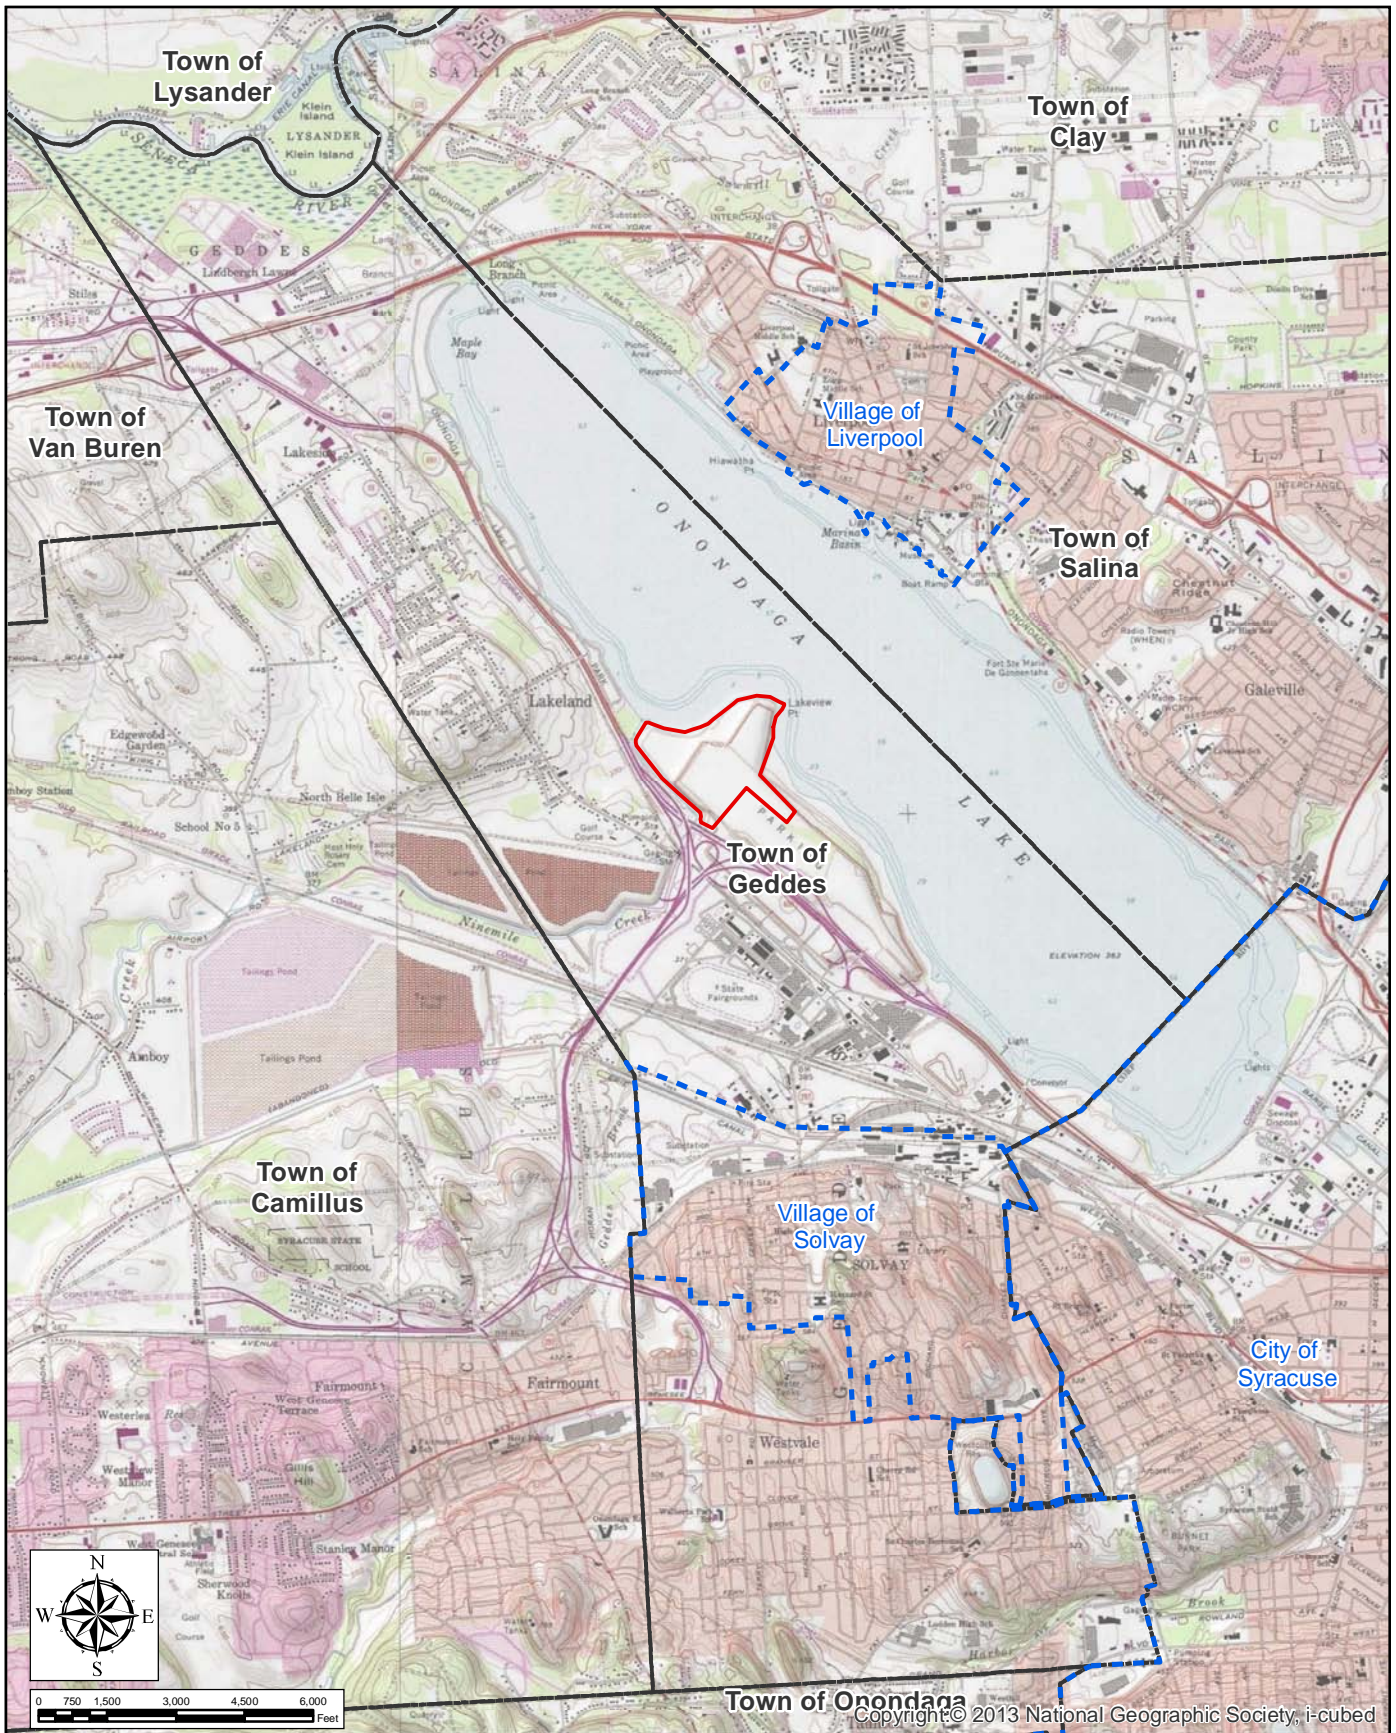

ONONDAGA COUNTY LAKEVIEW AMPHITHEATER
 FINAL ENVIRONMENTAL IMPACT STATEMENT
 SEPTEMBER, 2014

FIGURE 1: REGIONAL PROJECT LOCATION

NOTES: BASEMAP: ESRI STREETMAP NORTH AMERICA, 2008.

Copyright © 2013 National Geographic Society, i-cubed

ONONDAGA COUNTY LAKEVIEW AMPHITHEATER
 FINAL ENVIRONMENTAL IMPACT STATEMENT
 SEPTEMBER, 2014

FIGURE 2: PROJECT LOCATION

NOTES: BASEMAP: ESRI ARCGIS ONLINE "USA TOPO MAPS" MAP SERVICE.

- PROJECT SITE
- CITY/VILLAGE BOUNDARY
- TOWN BOUNDARY