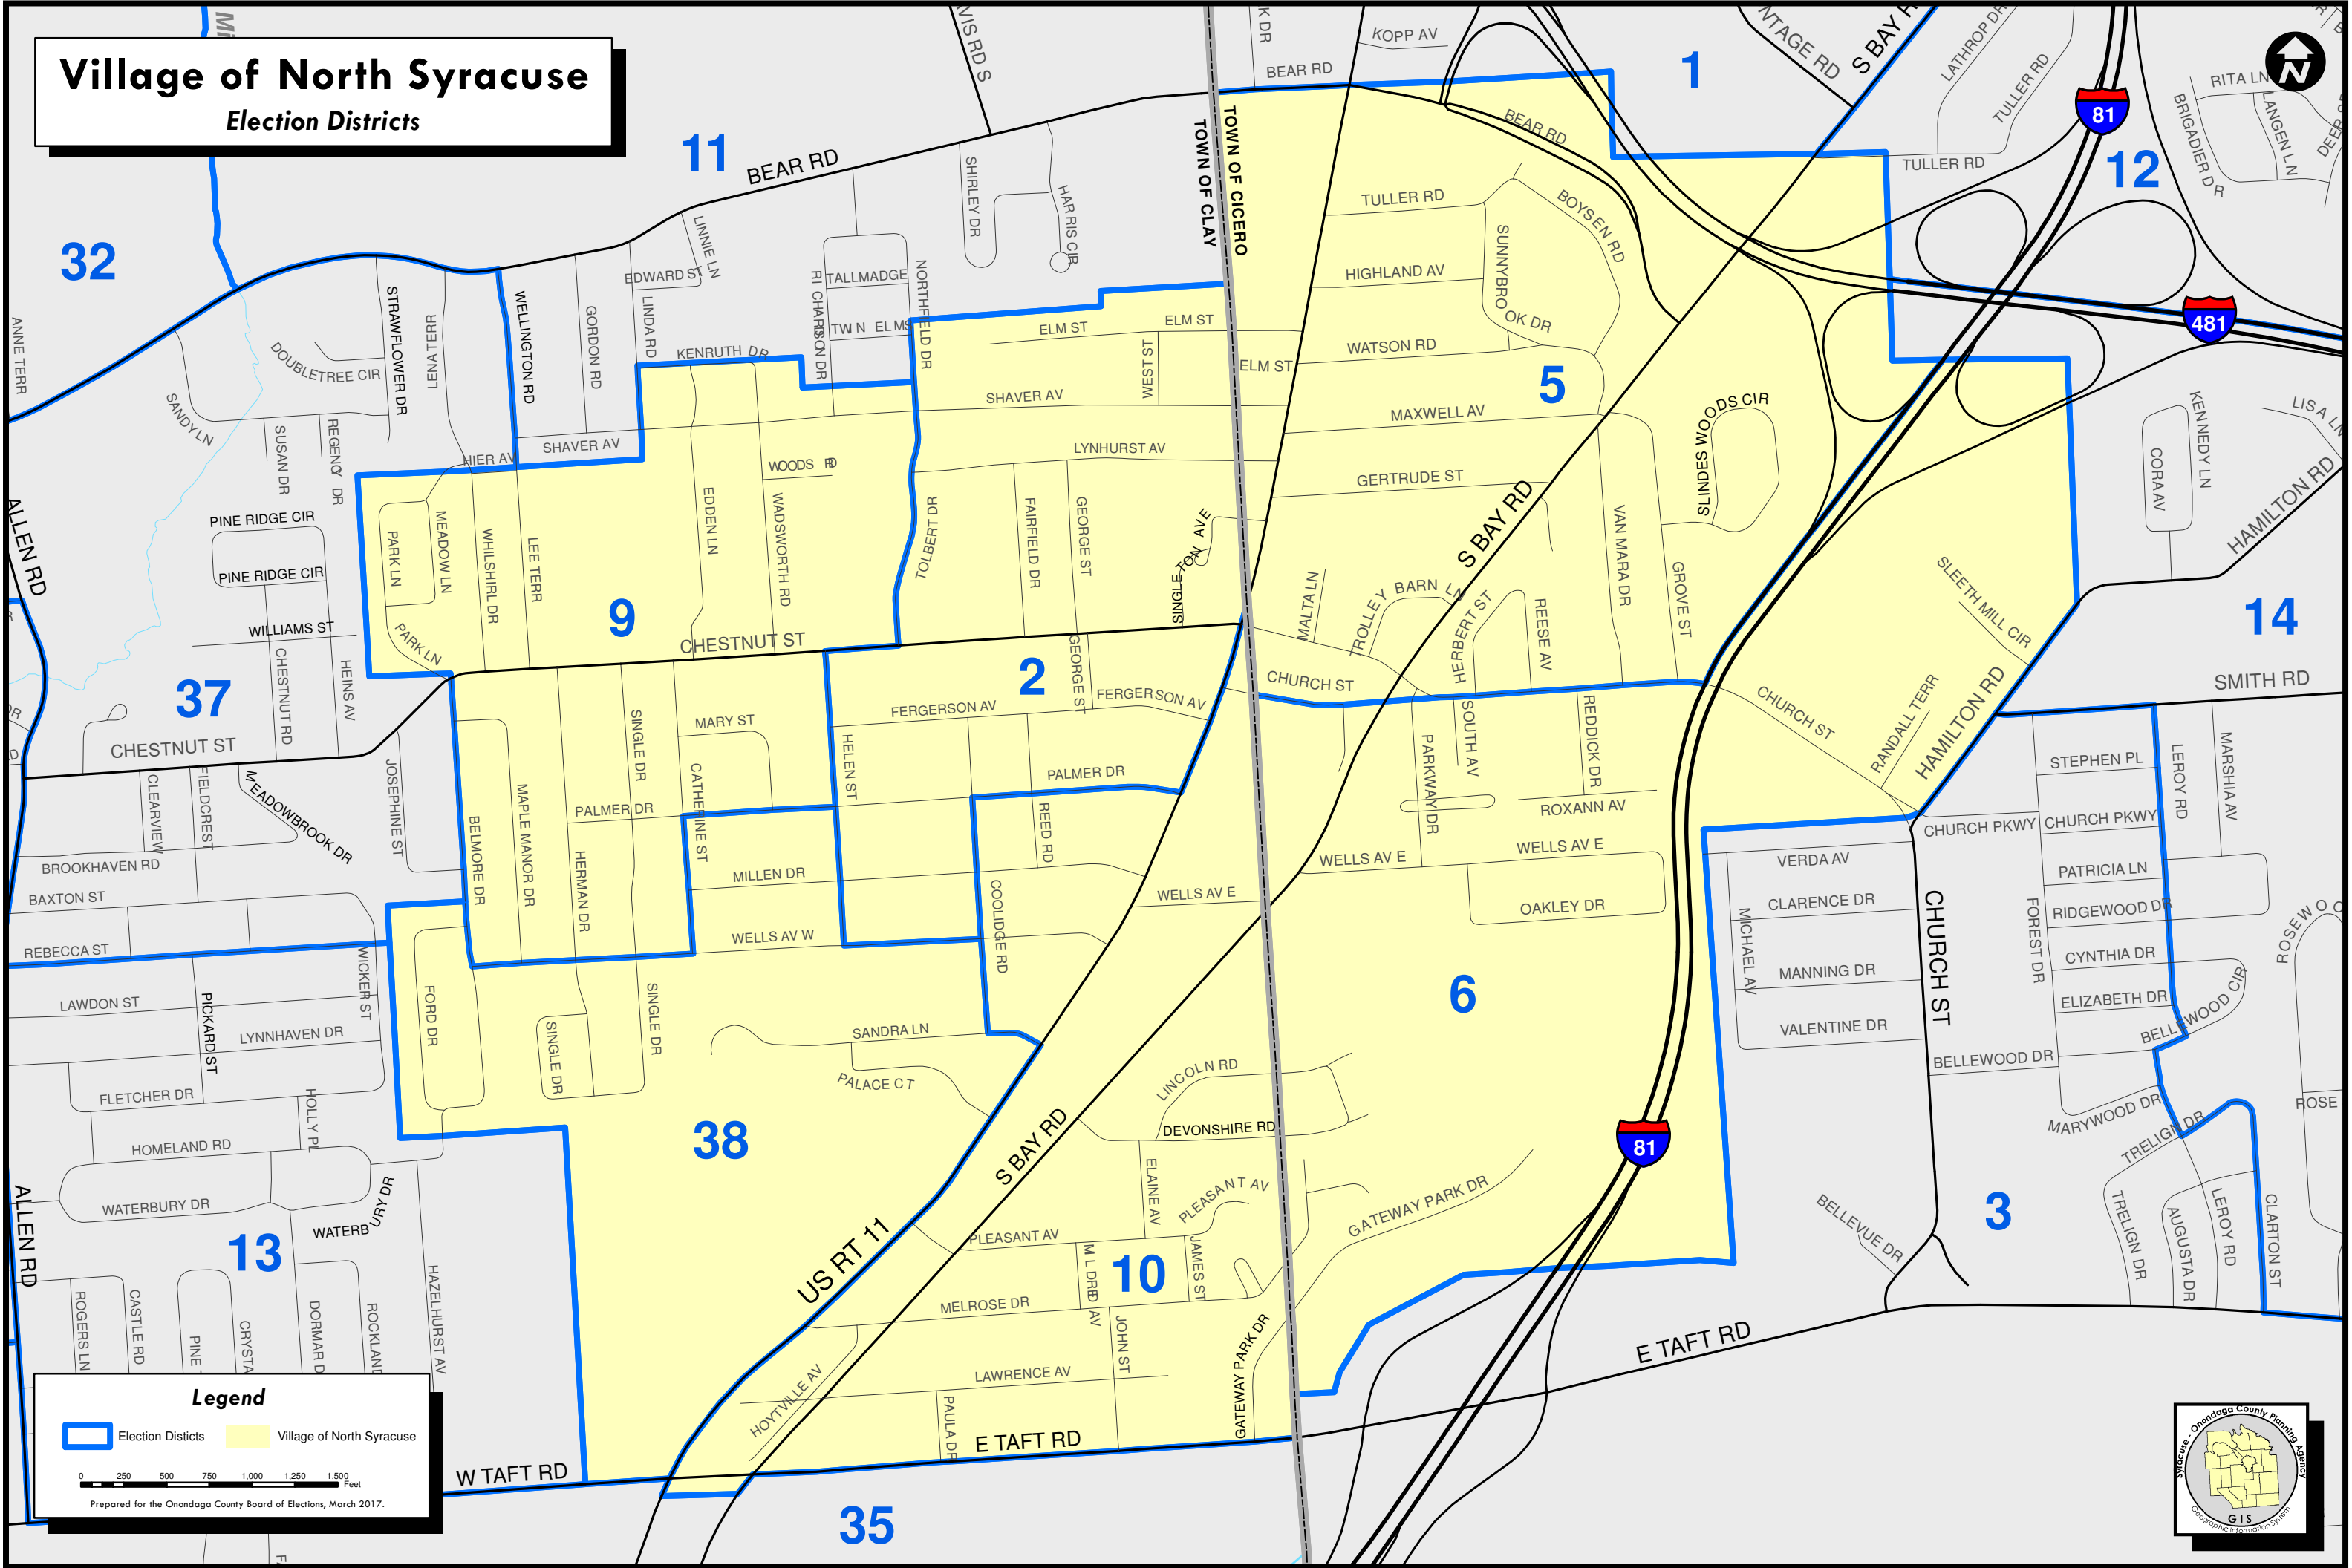

Village of North Syracuse

Election Districts

Legend

- Election Districts
- Village of North Syracuse

0 250 500 750 1,000 1,250 1,500 Feet

Prepared for the Onondaga County Board of Elections, March 2017.