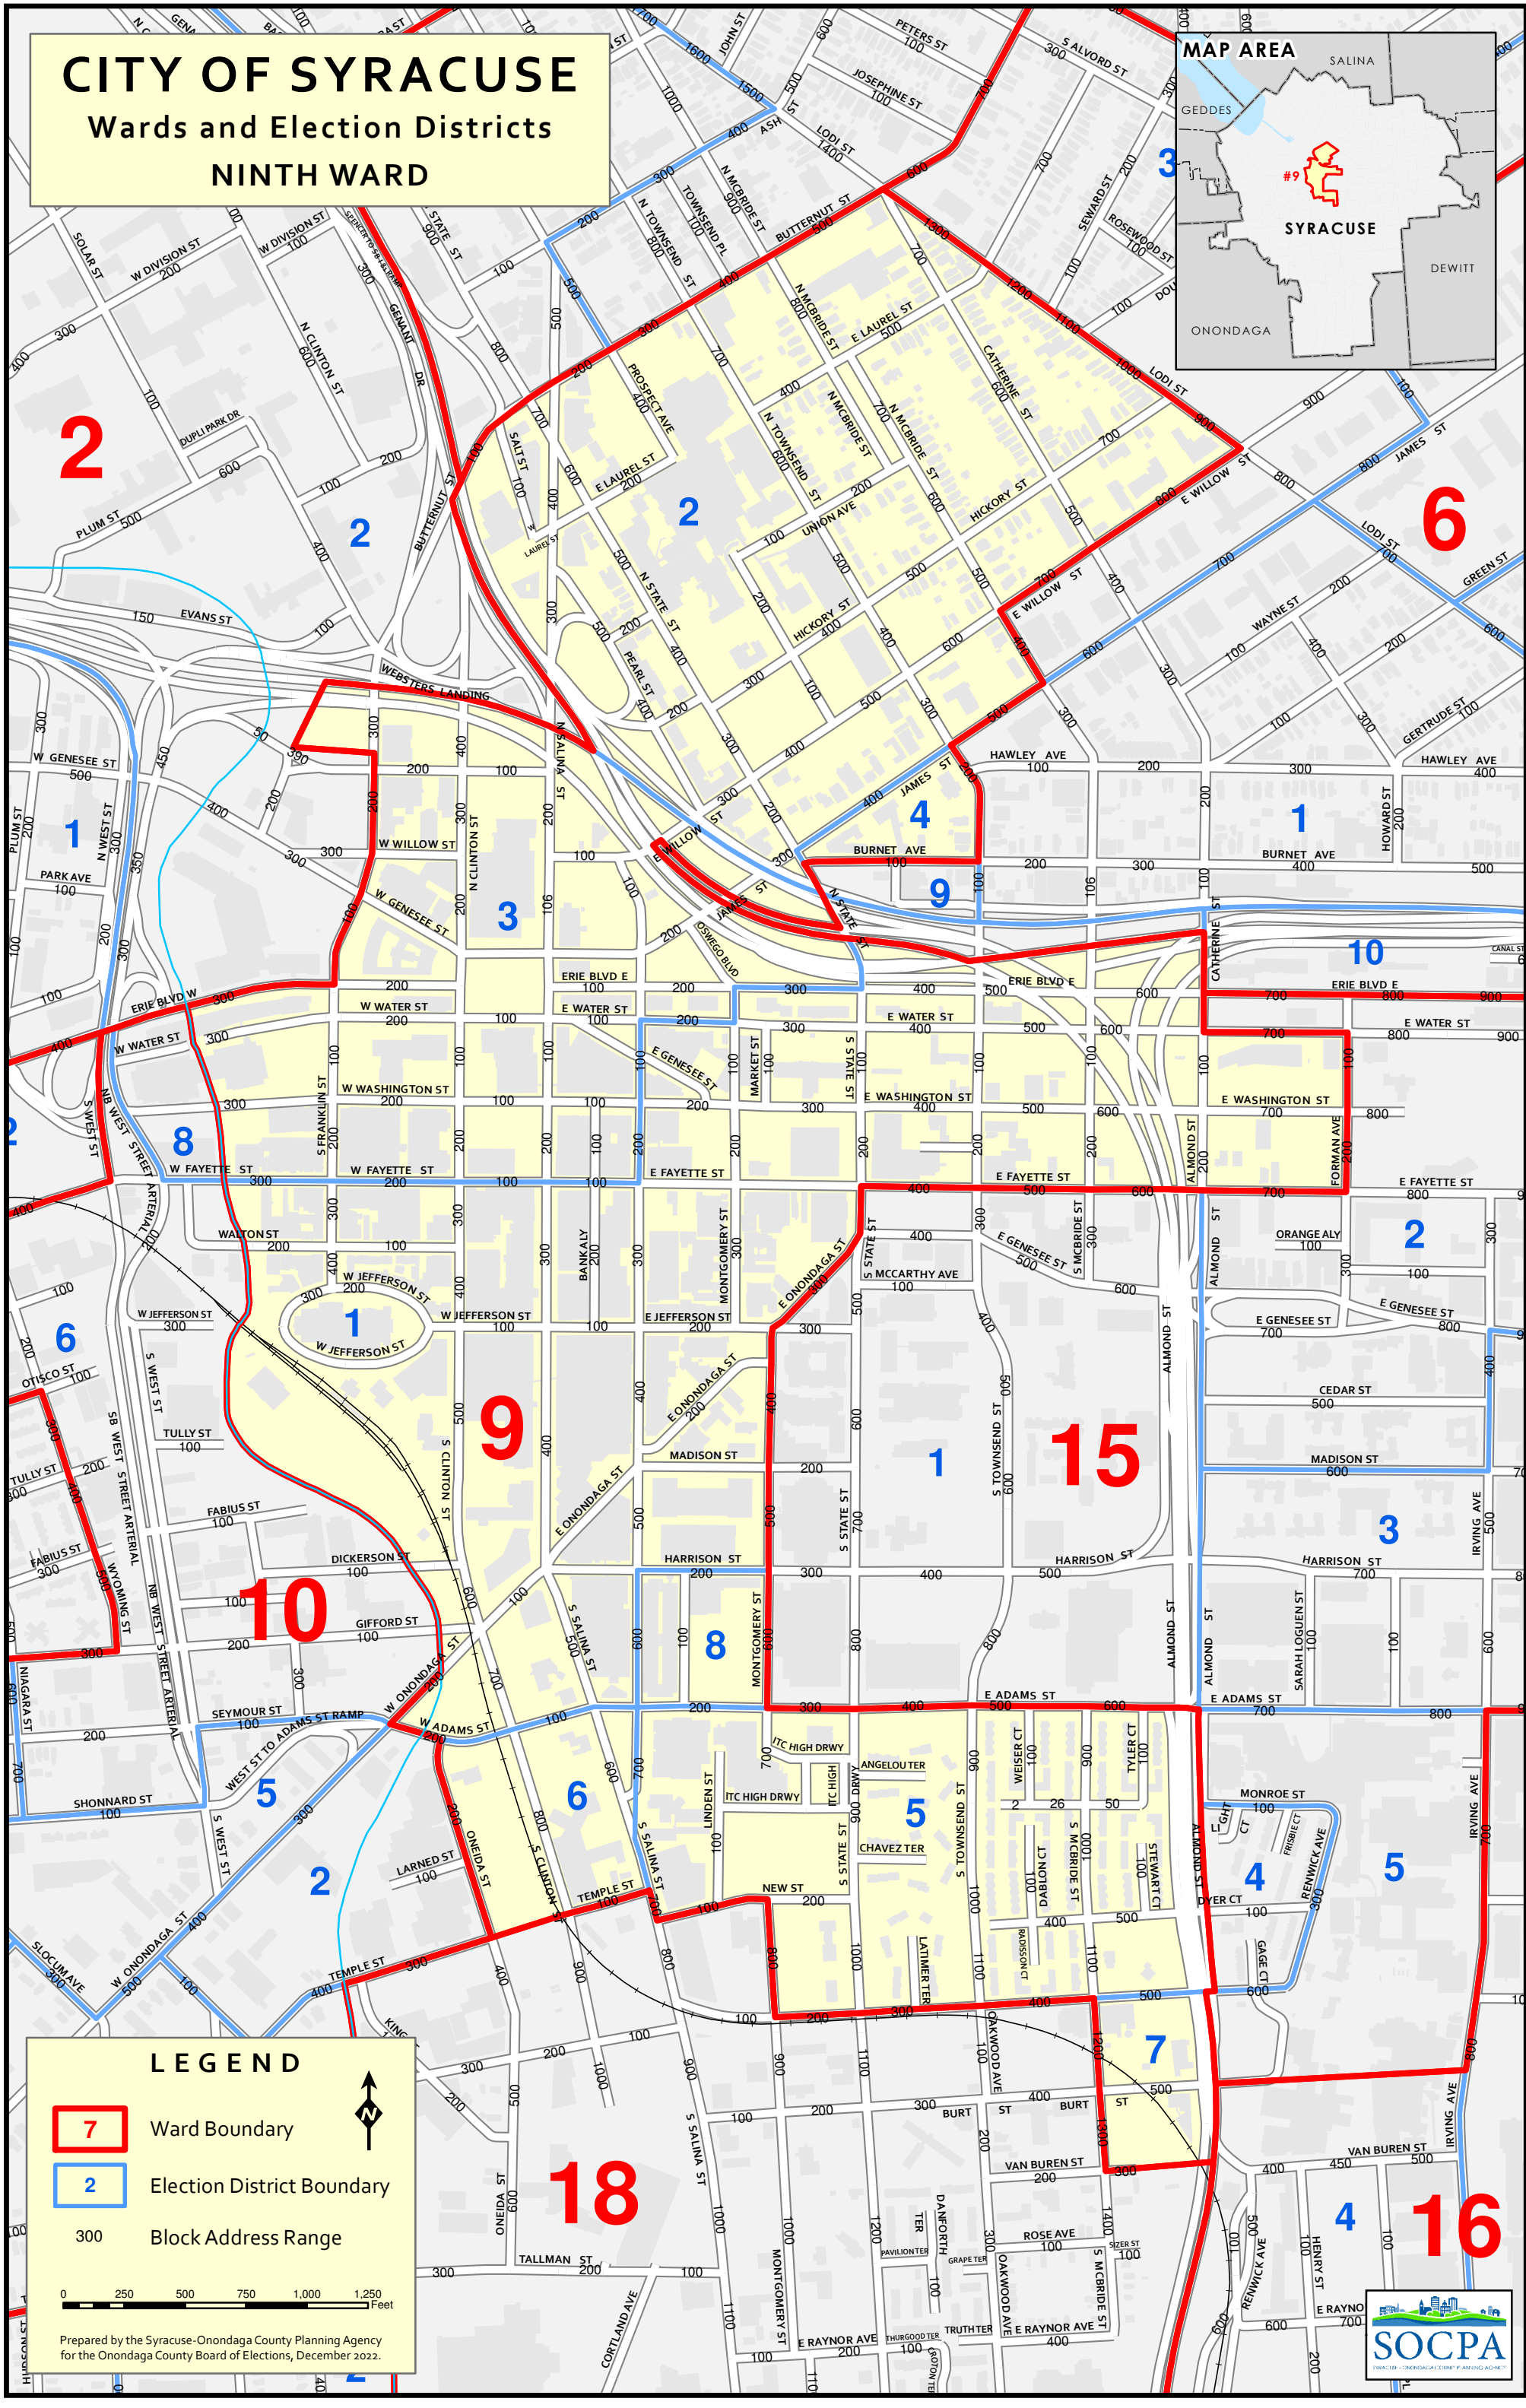

CITY OF SYRACUSE

Wards and Election Districts

NINTH WARD

LEGEND

- 7 Ward Boundary
- 2 Election District Boundary
- 300 Block Address Range

Prepared by the Syracuse-Onondaga County Planning Agency for the Onondaga County Board of Elections, December 2022.