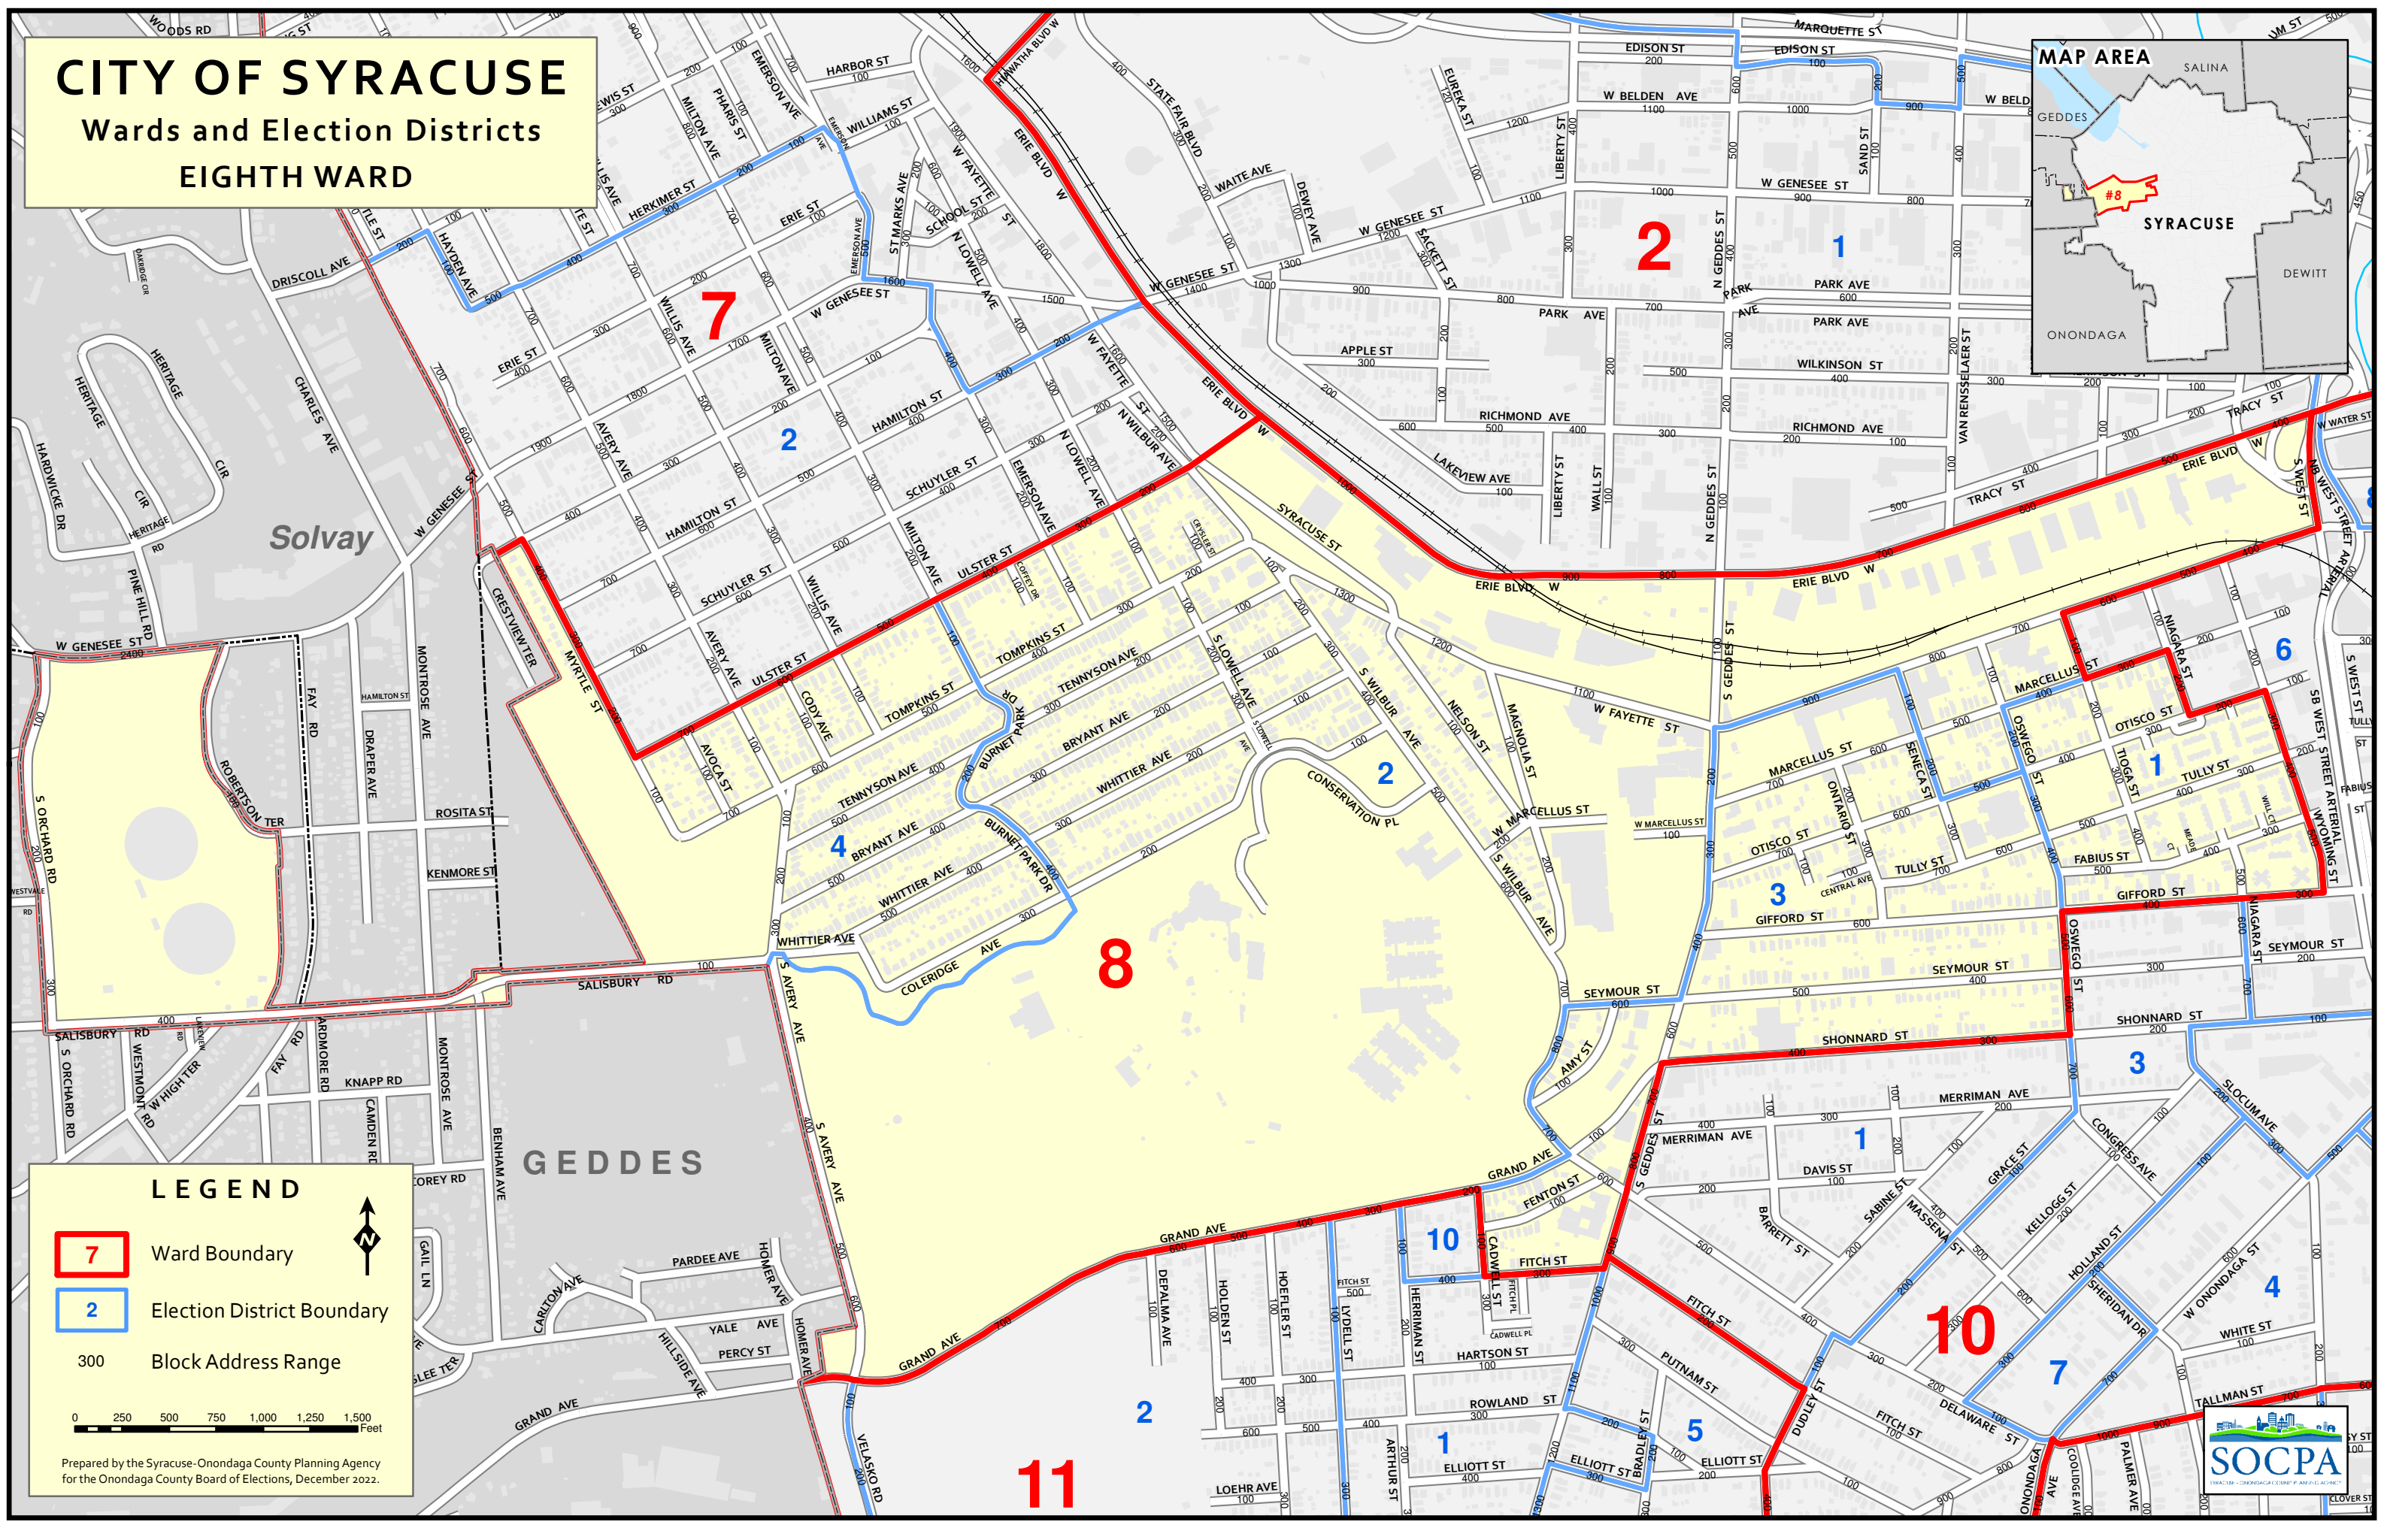

CITY OF SYRACUSE

Wards and Election Districts

EIGHTH WARD

LEGEND

- 7 Ward Boundary
- 2 Election District Boundary
- 300 Block Address Range

Prepared by the Syracuse-Onondaga County Planning Agency for the Onondaga County Board of Elections, December 2022.