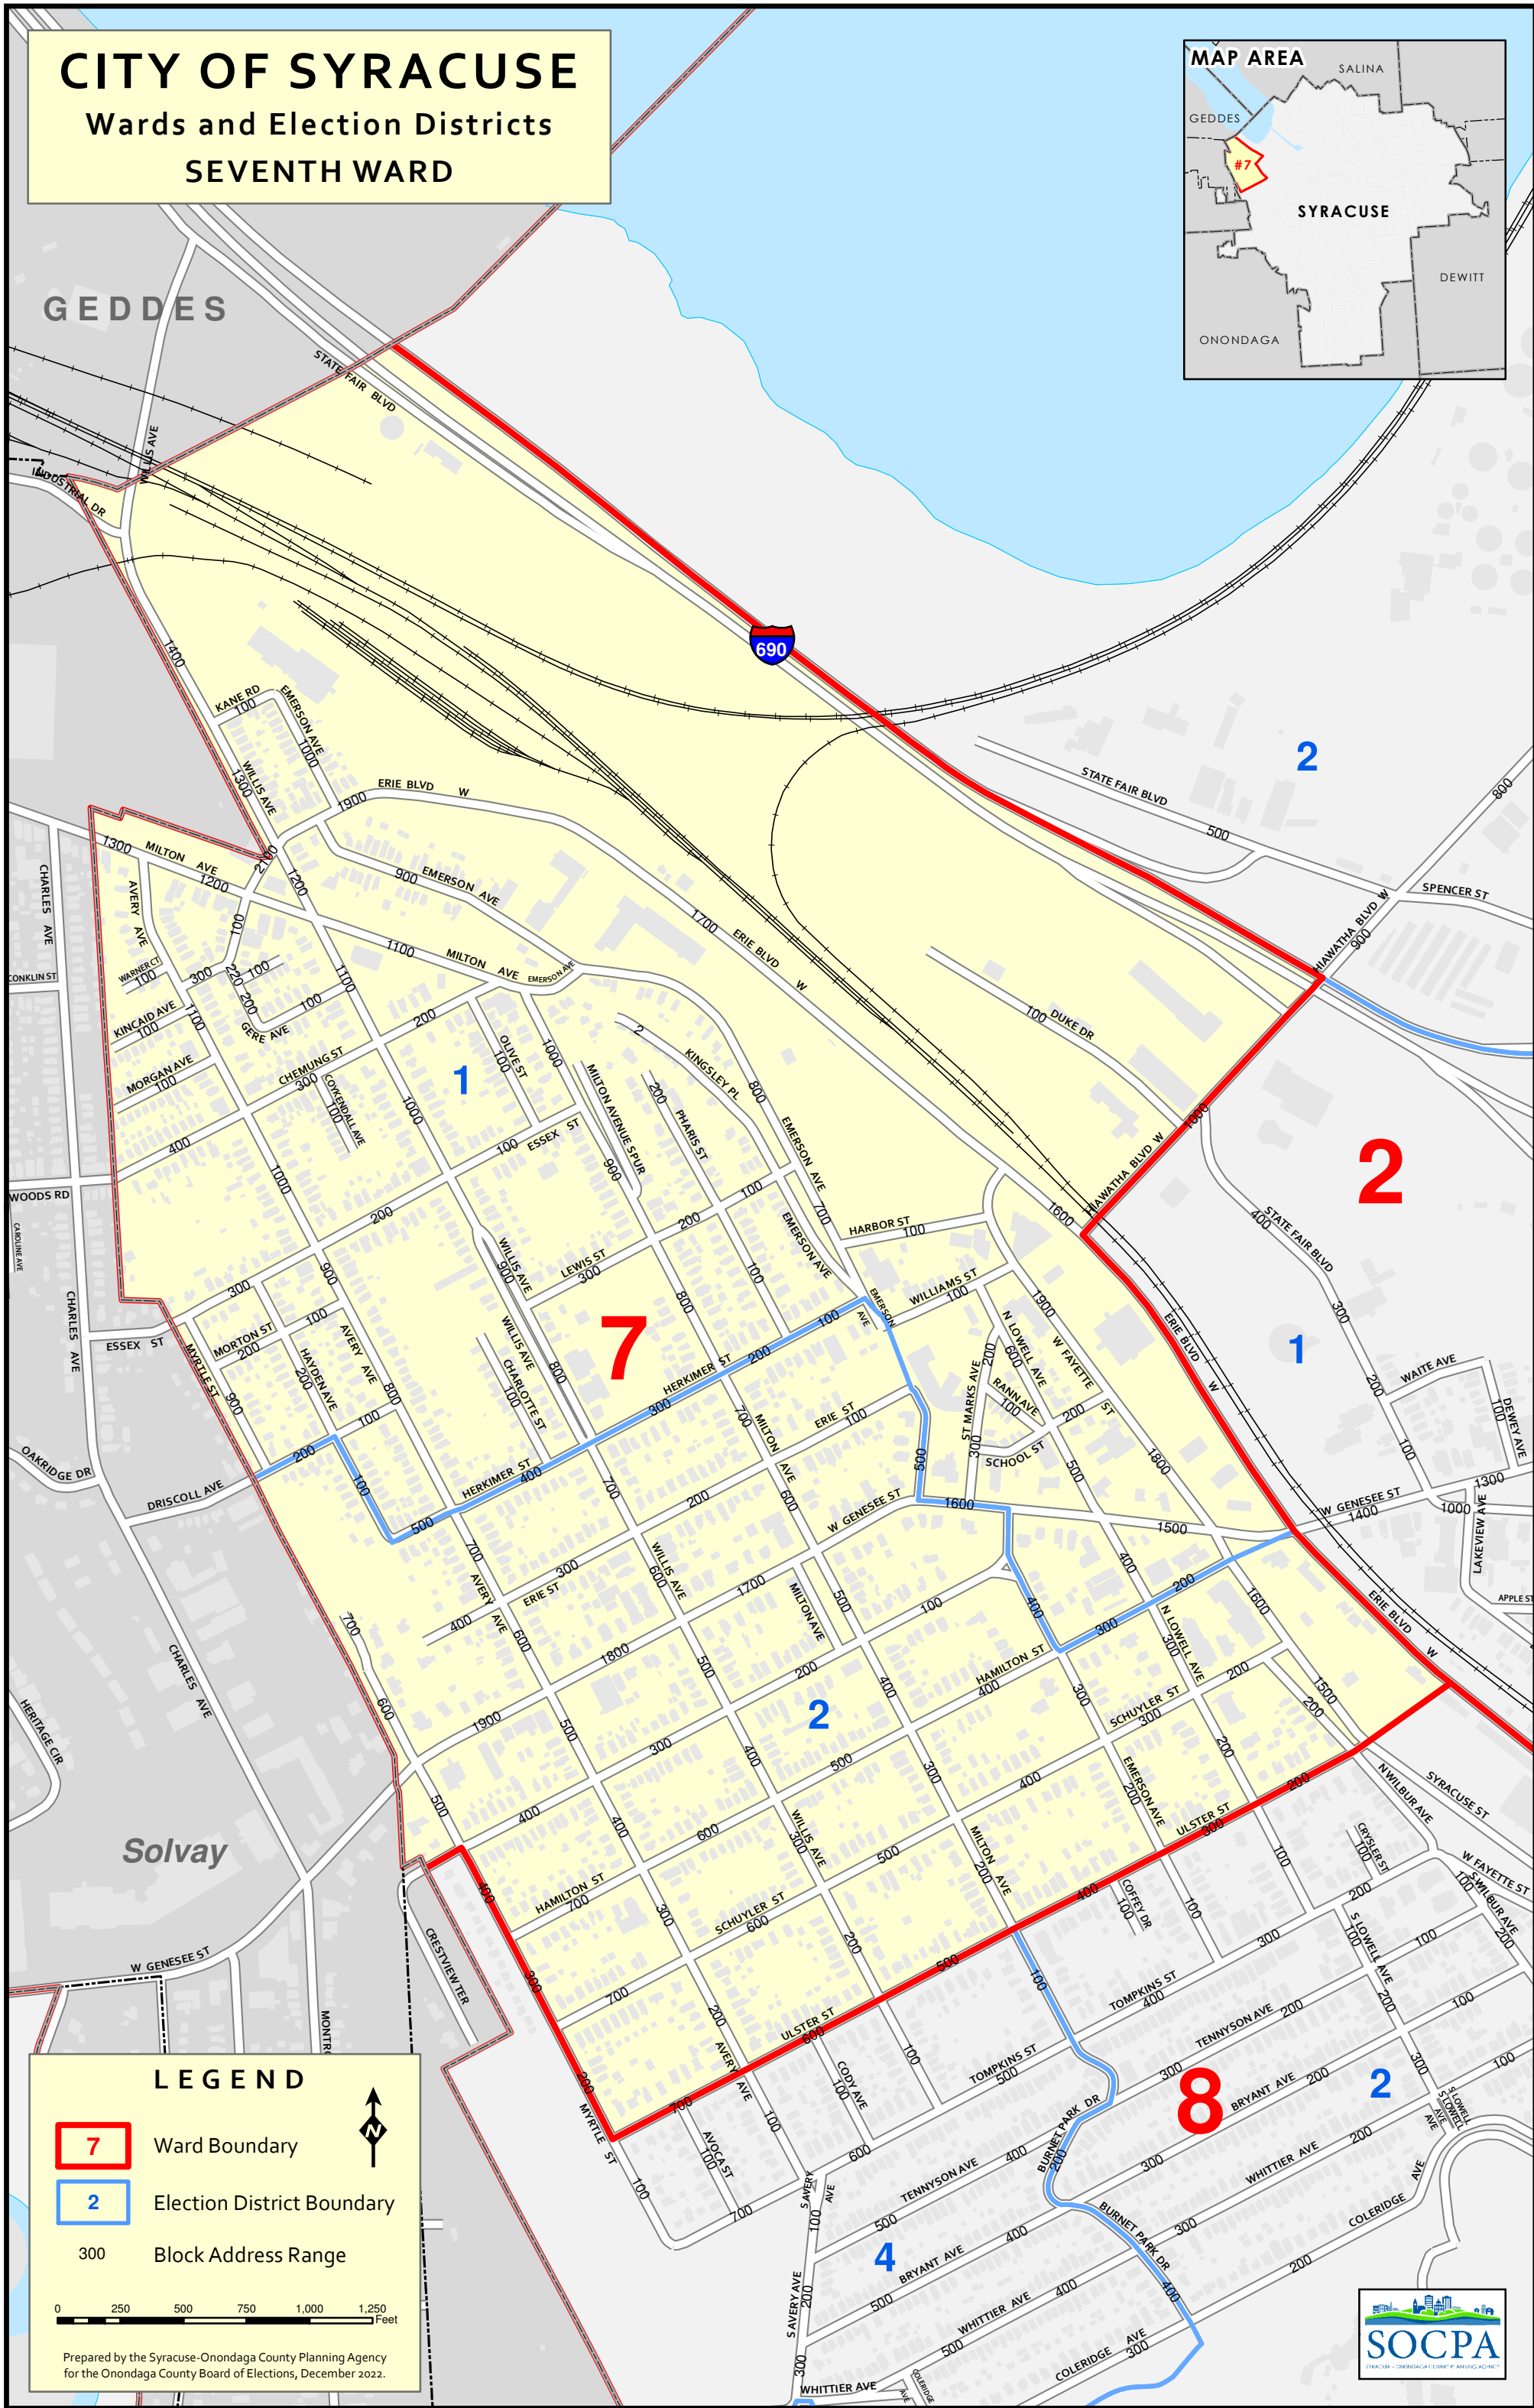

CITY OF SYRACUSE

Wards and Election Districts

SEVENTH WARD

LEGEND

- 7 Ward Boundary
- 2 Election District Boundary
- 300 Block Address Range

Prepared by the Syracuse-Onondaga County Planning Agency for the Onondaga County Board of Elections, December 2022.