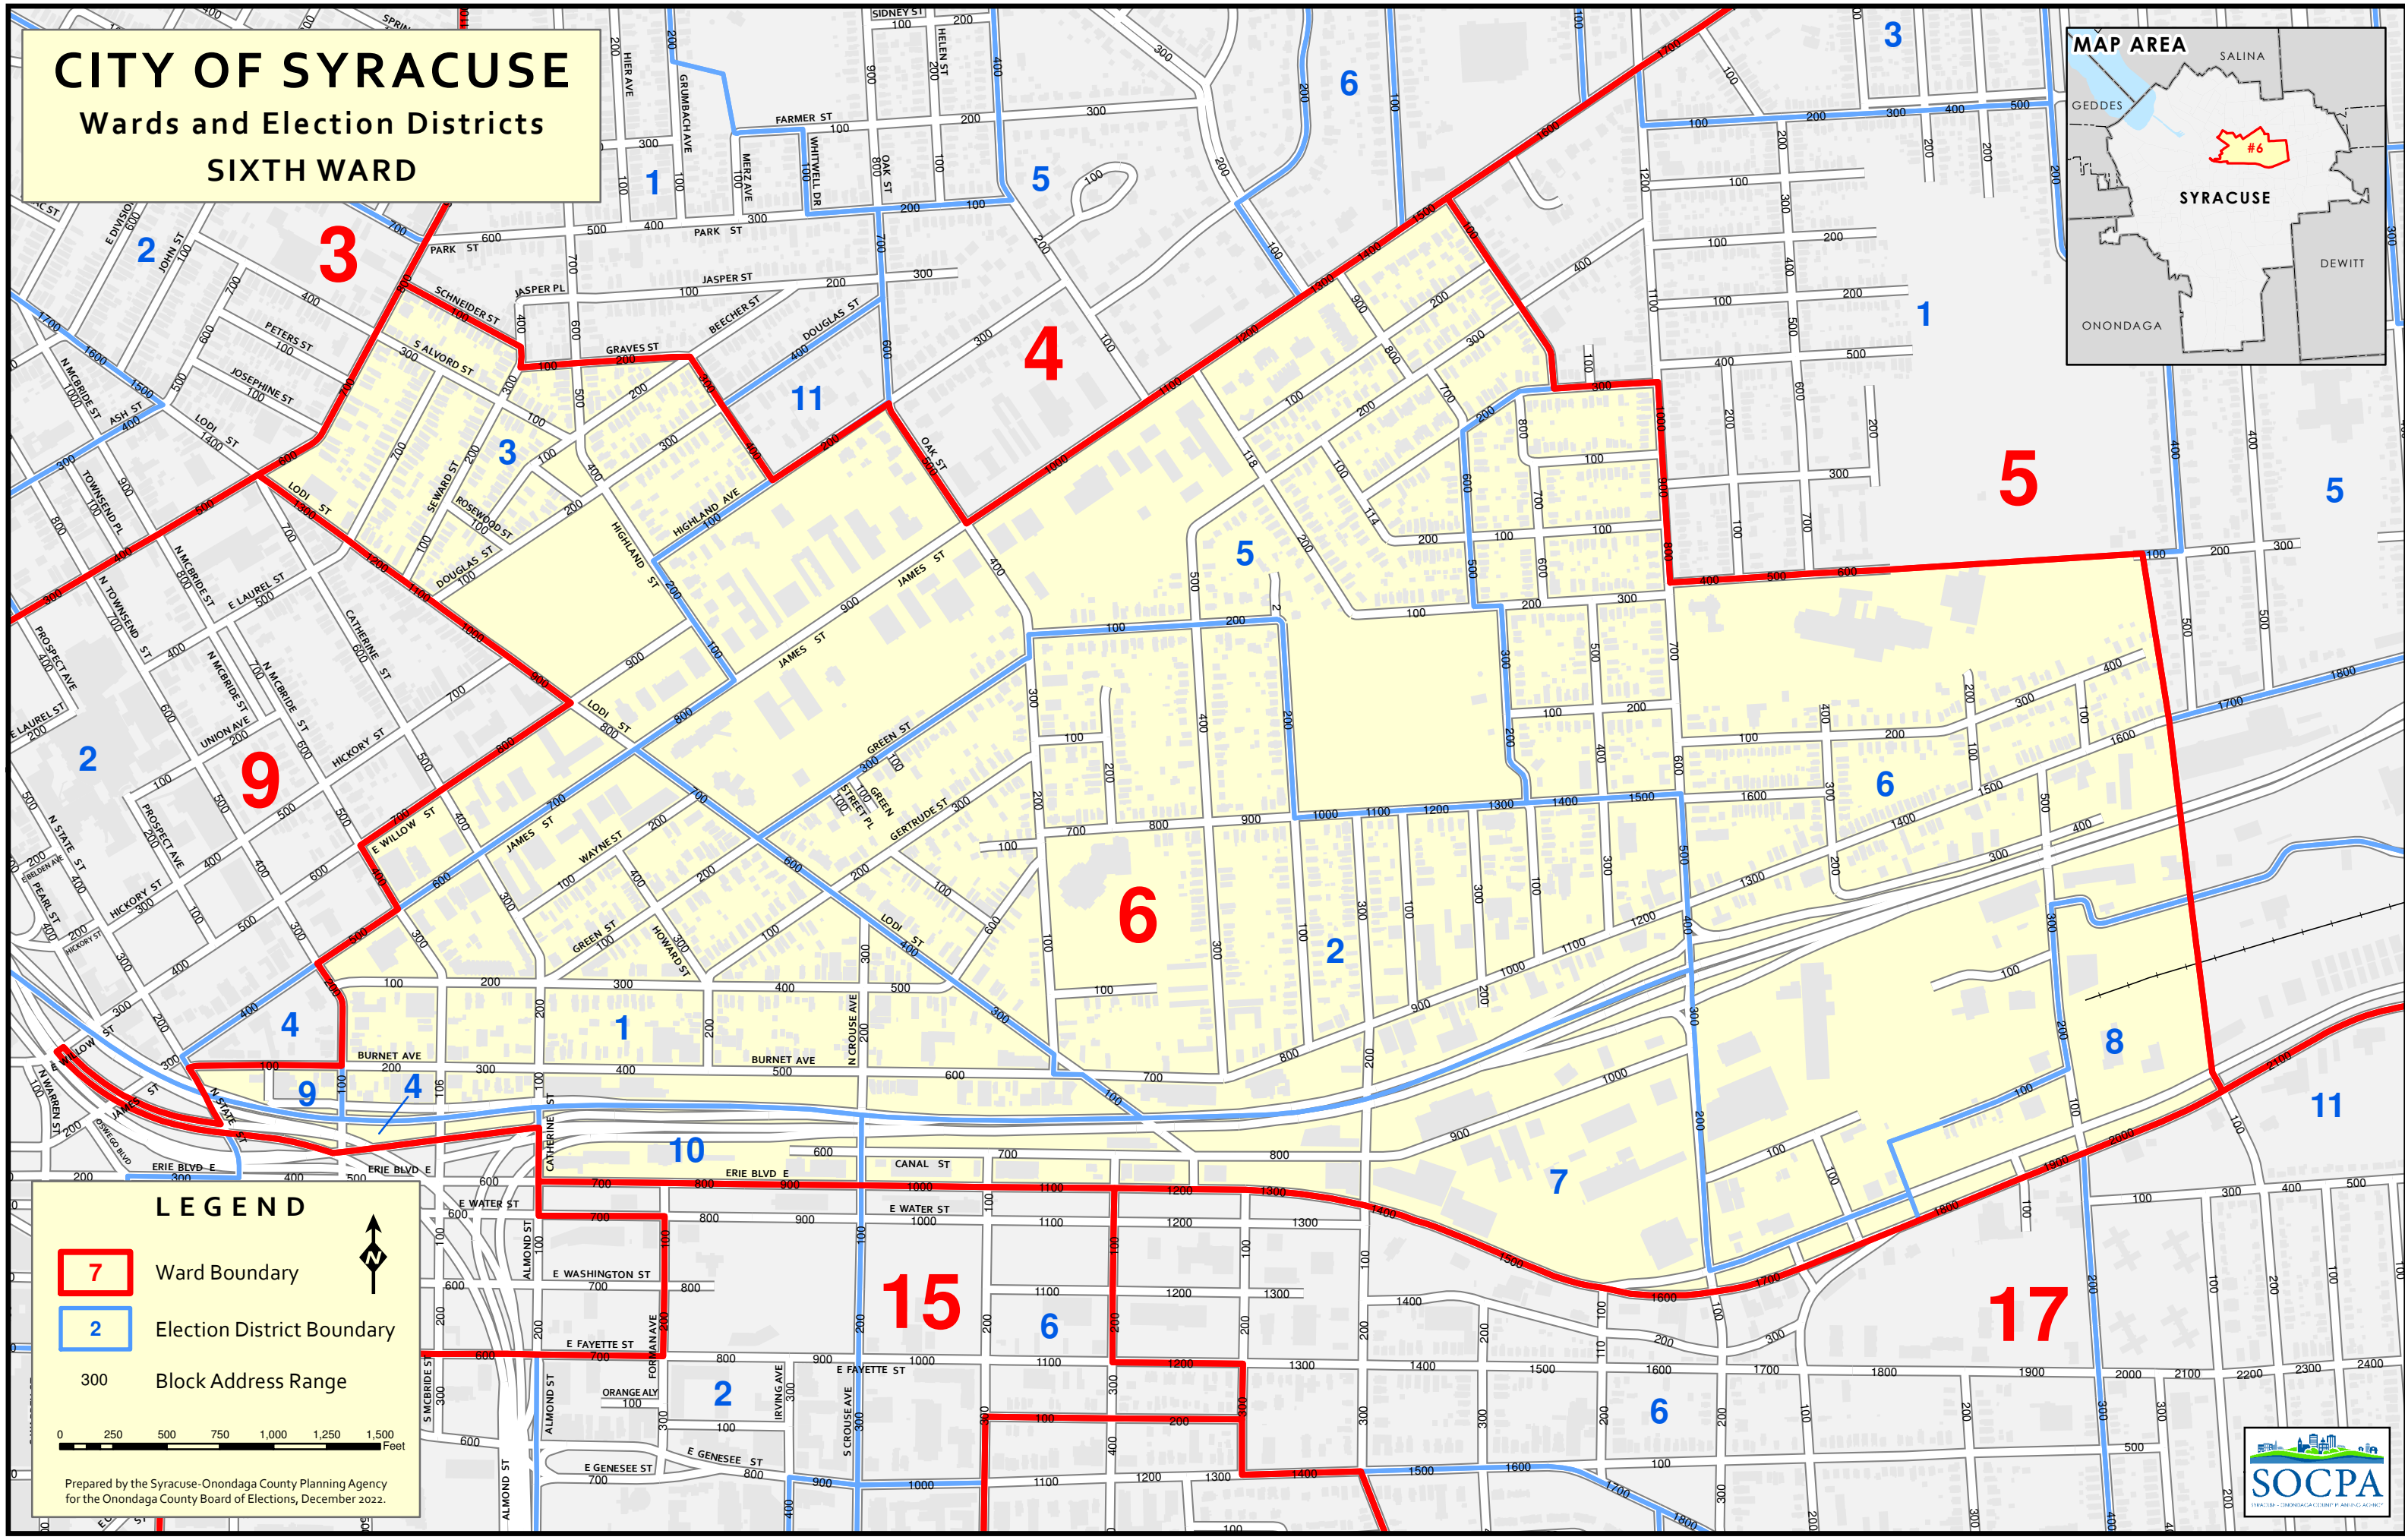

CITY OF SYRACUSE

Wards and Election Districts

SIXTH WARD

LEGEND

-  Ward Boundary
-  Election District Boundary
- 300 Block Address Range

Prepared by the Syracuse-Onondaga County Planning Agency for the Onondaga County Board of Elections, December 2022.