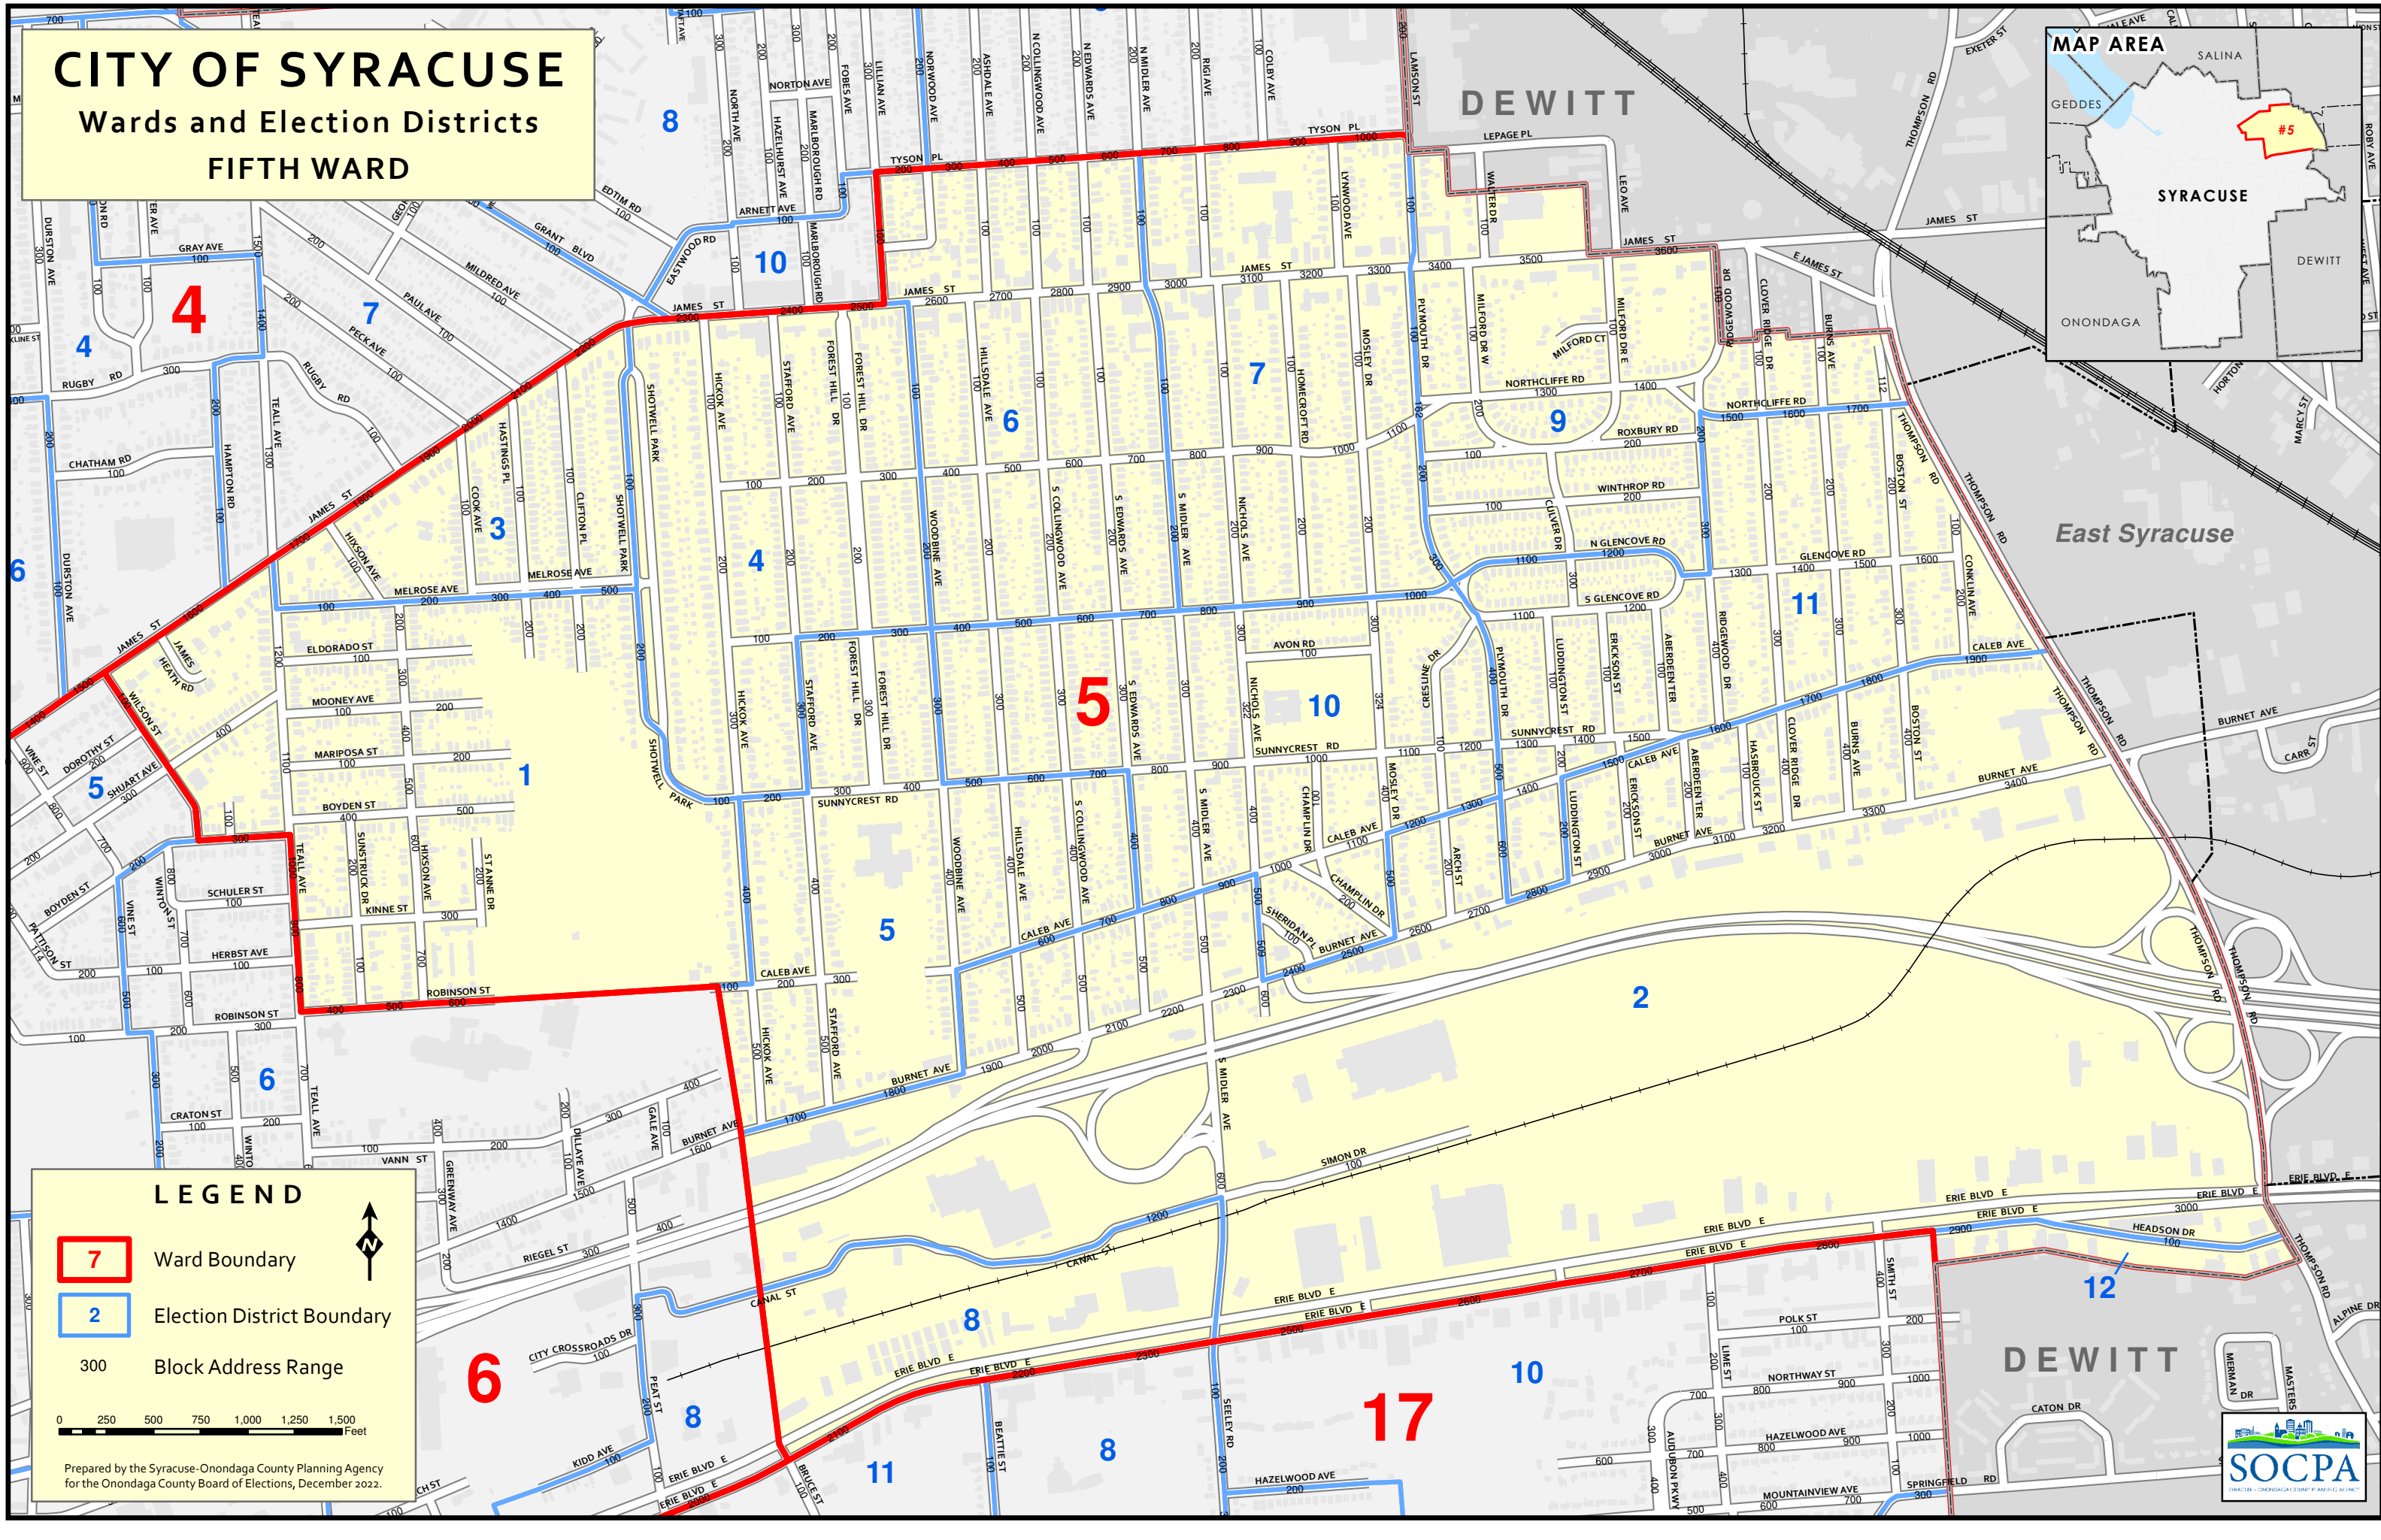

CITY OF SYRACUSE

Wards and Election Districts

FIFTH WARD

LEGEND

- 7 Ward Boundary
- 2 Election District Boundary
- 300 Block Address Range

0 250 500 750 1,000 1,250 1,500 Feet

Prepared by the Syracuse-Onondaga County Planning Agency for the Onondaga County Board of Elections, December 2022.