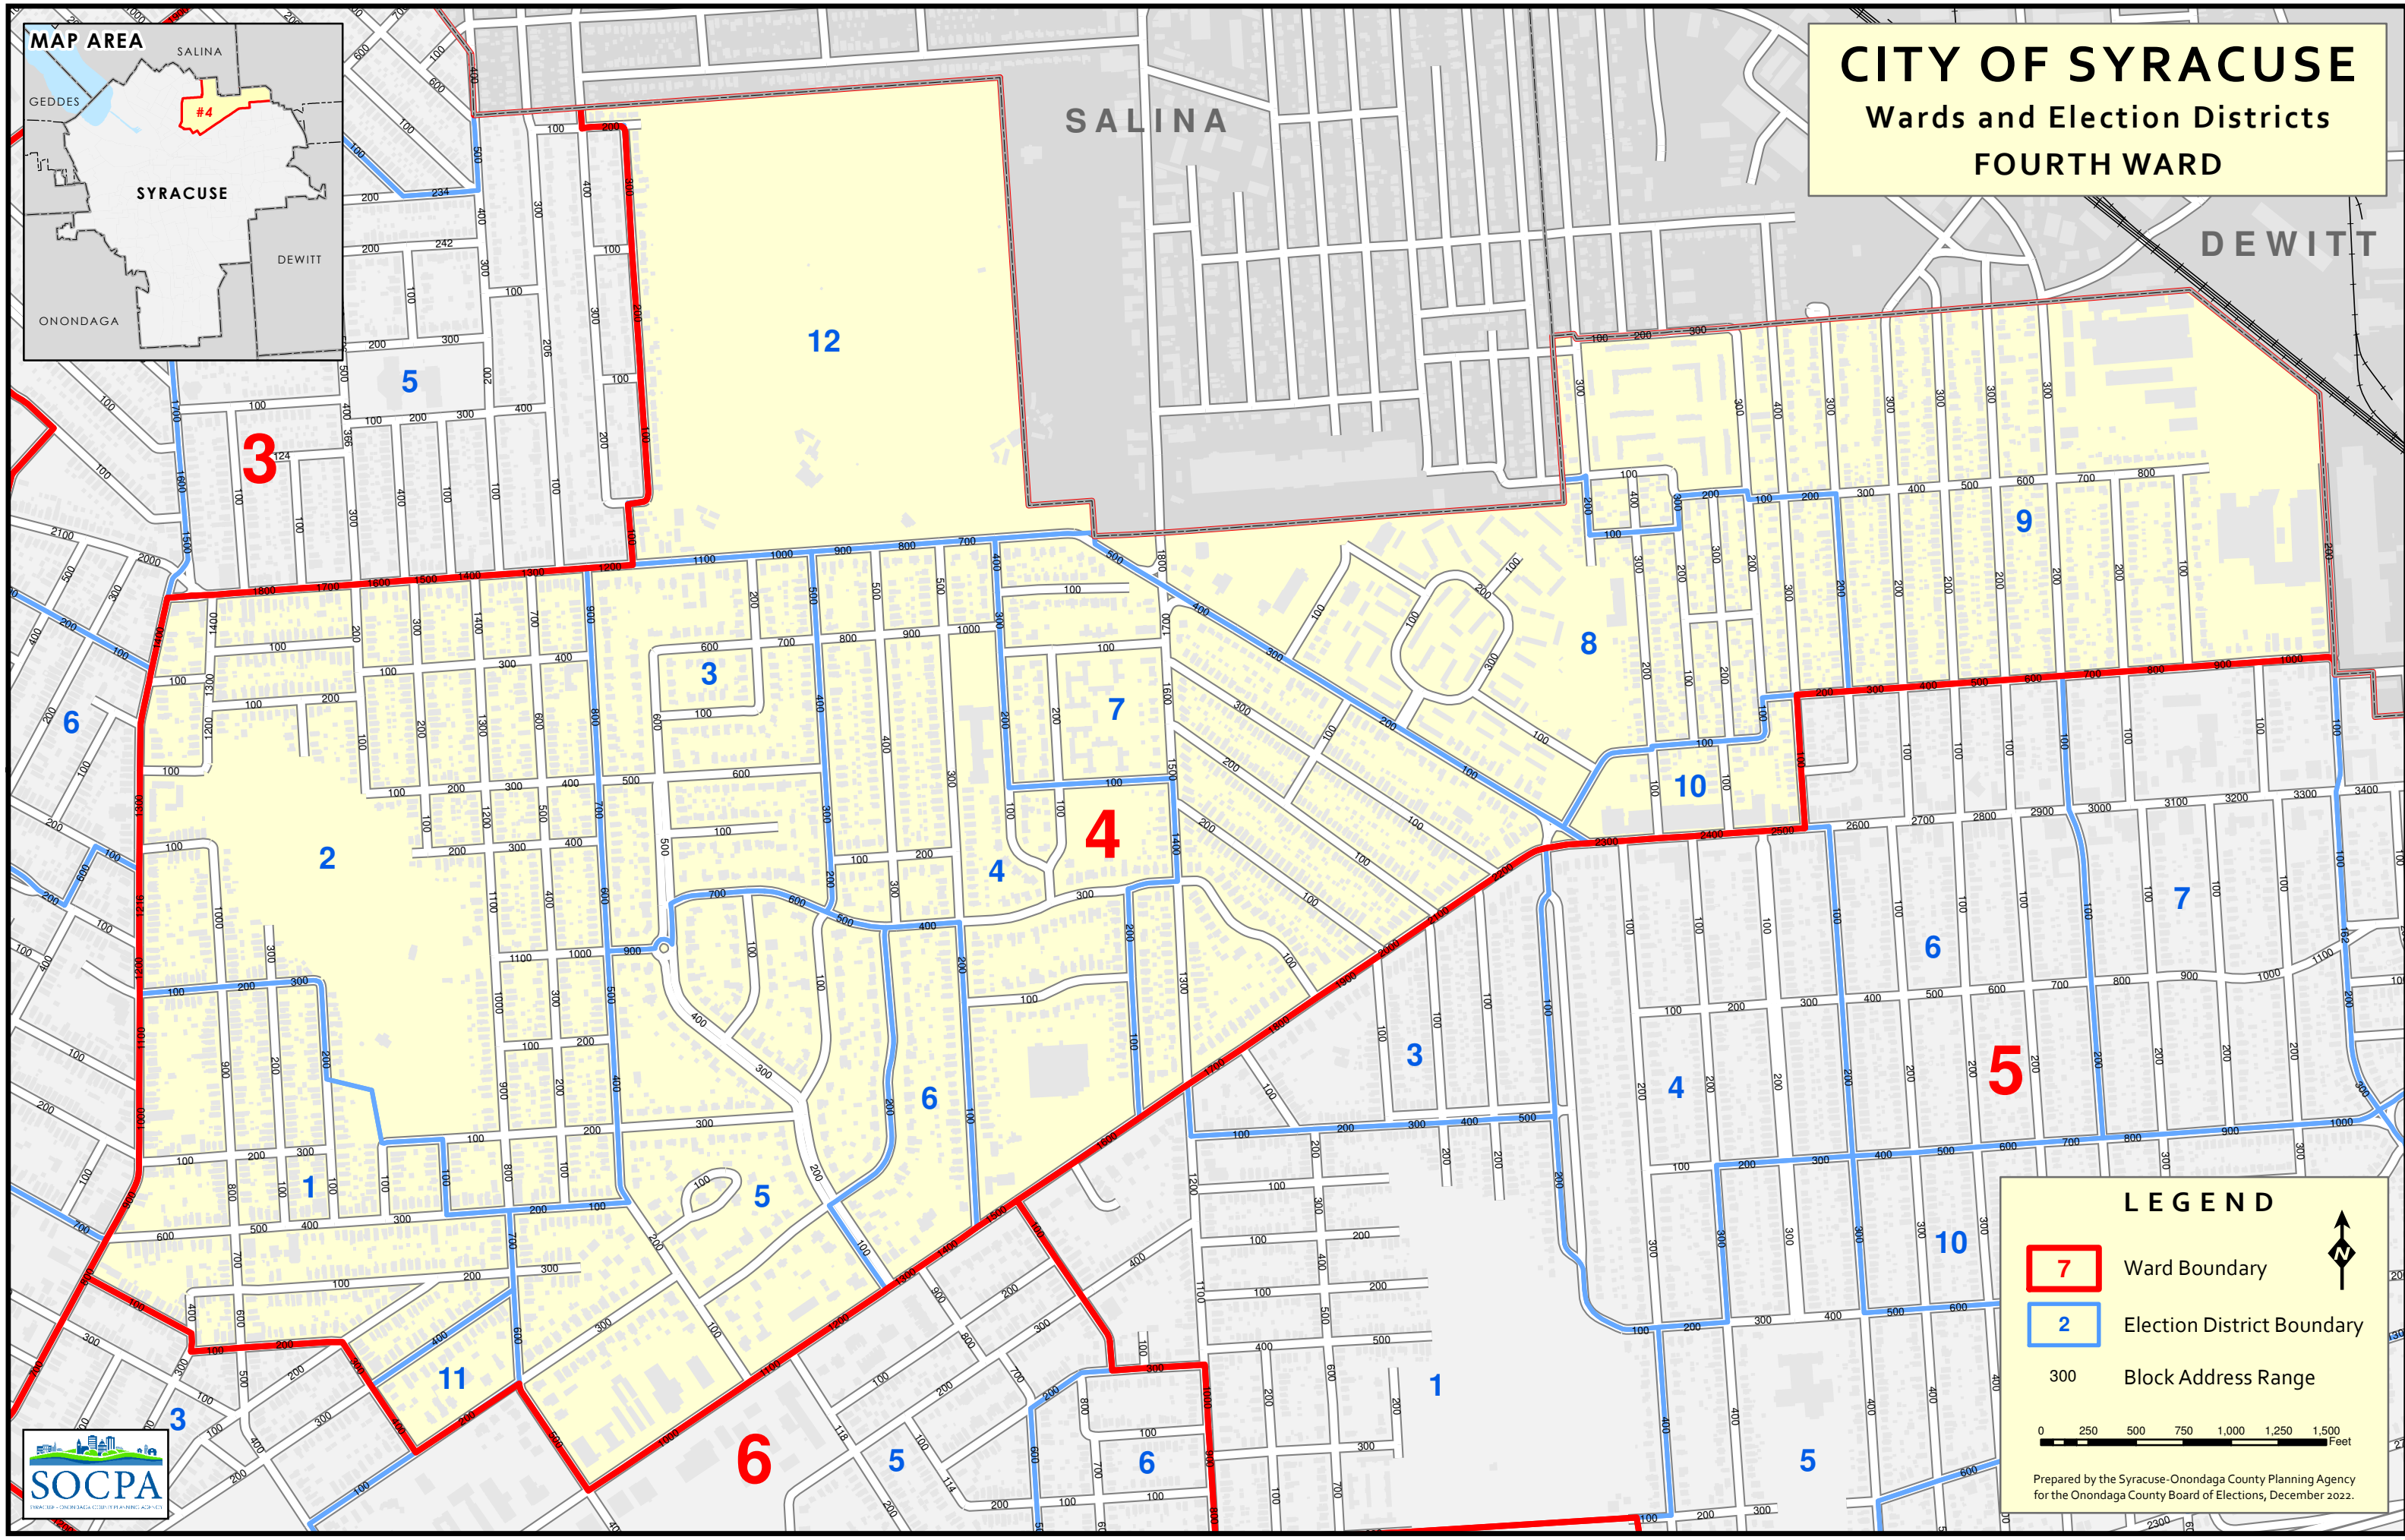

CITY OF SYRACUSE

Wards and Election Districts

FOURTH WARD

LEGEND

- Ward Boundary
- Election District Boundary
- 300 Block Address Range

0 250 500 750 1,000 1,250 1,500 Feet

Prepared by the Syracuse-Onondaga County Planning Agency for the Onondaga County Board of Elections, December 2022.