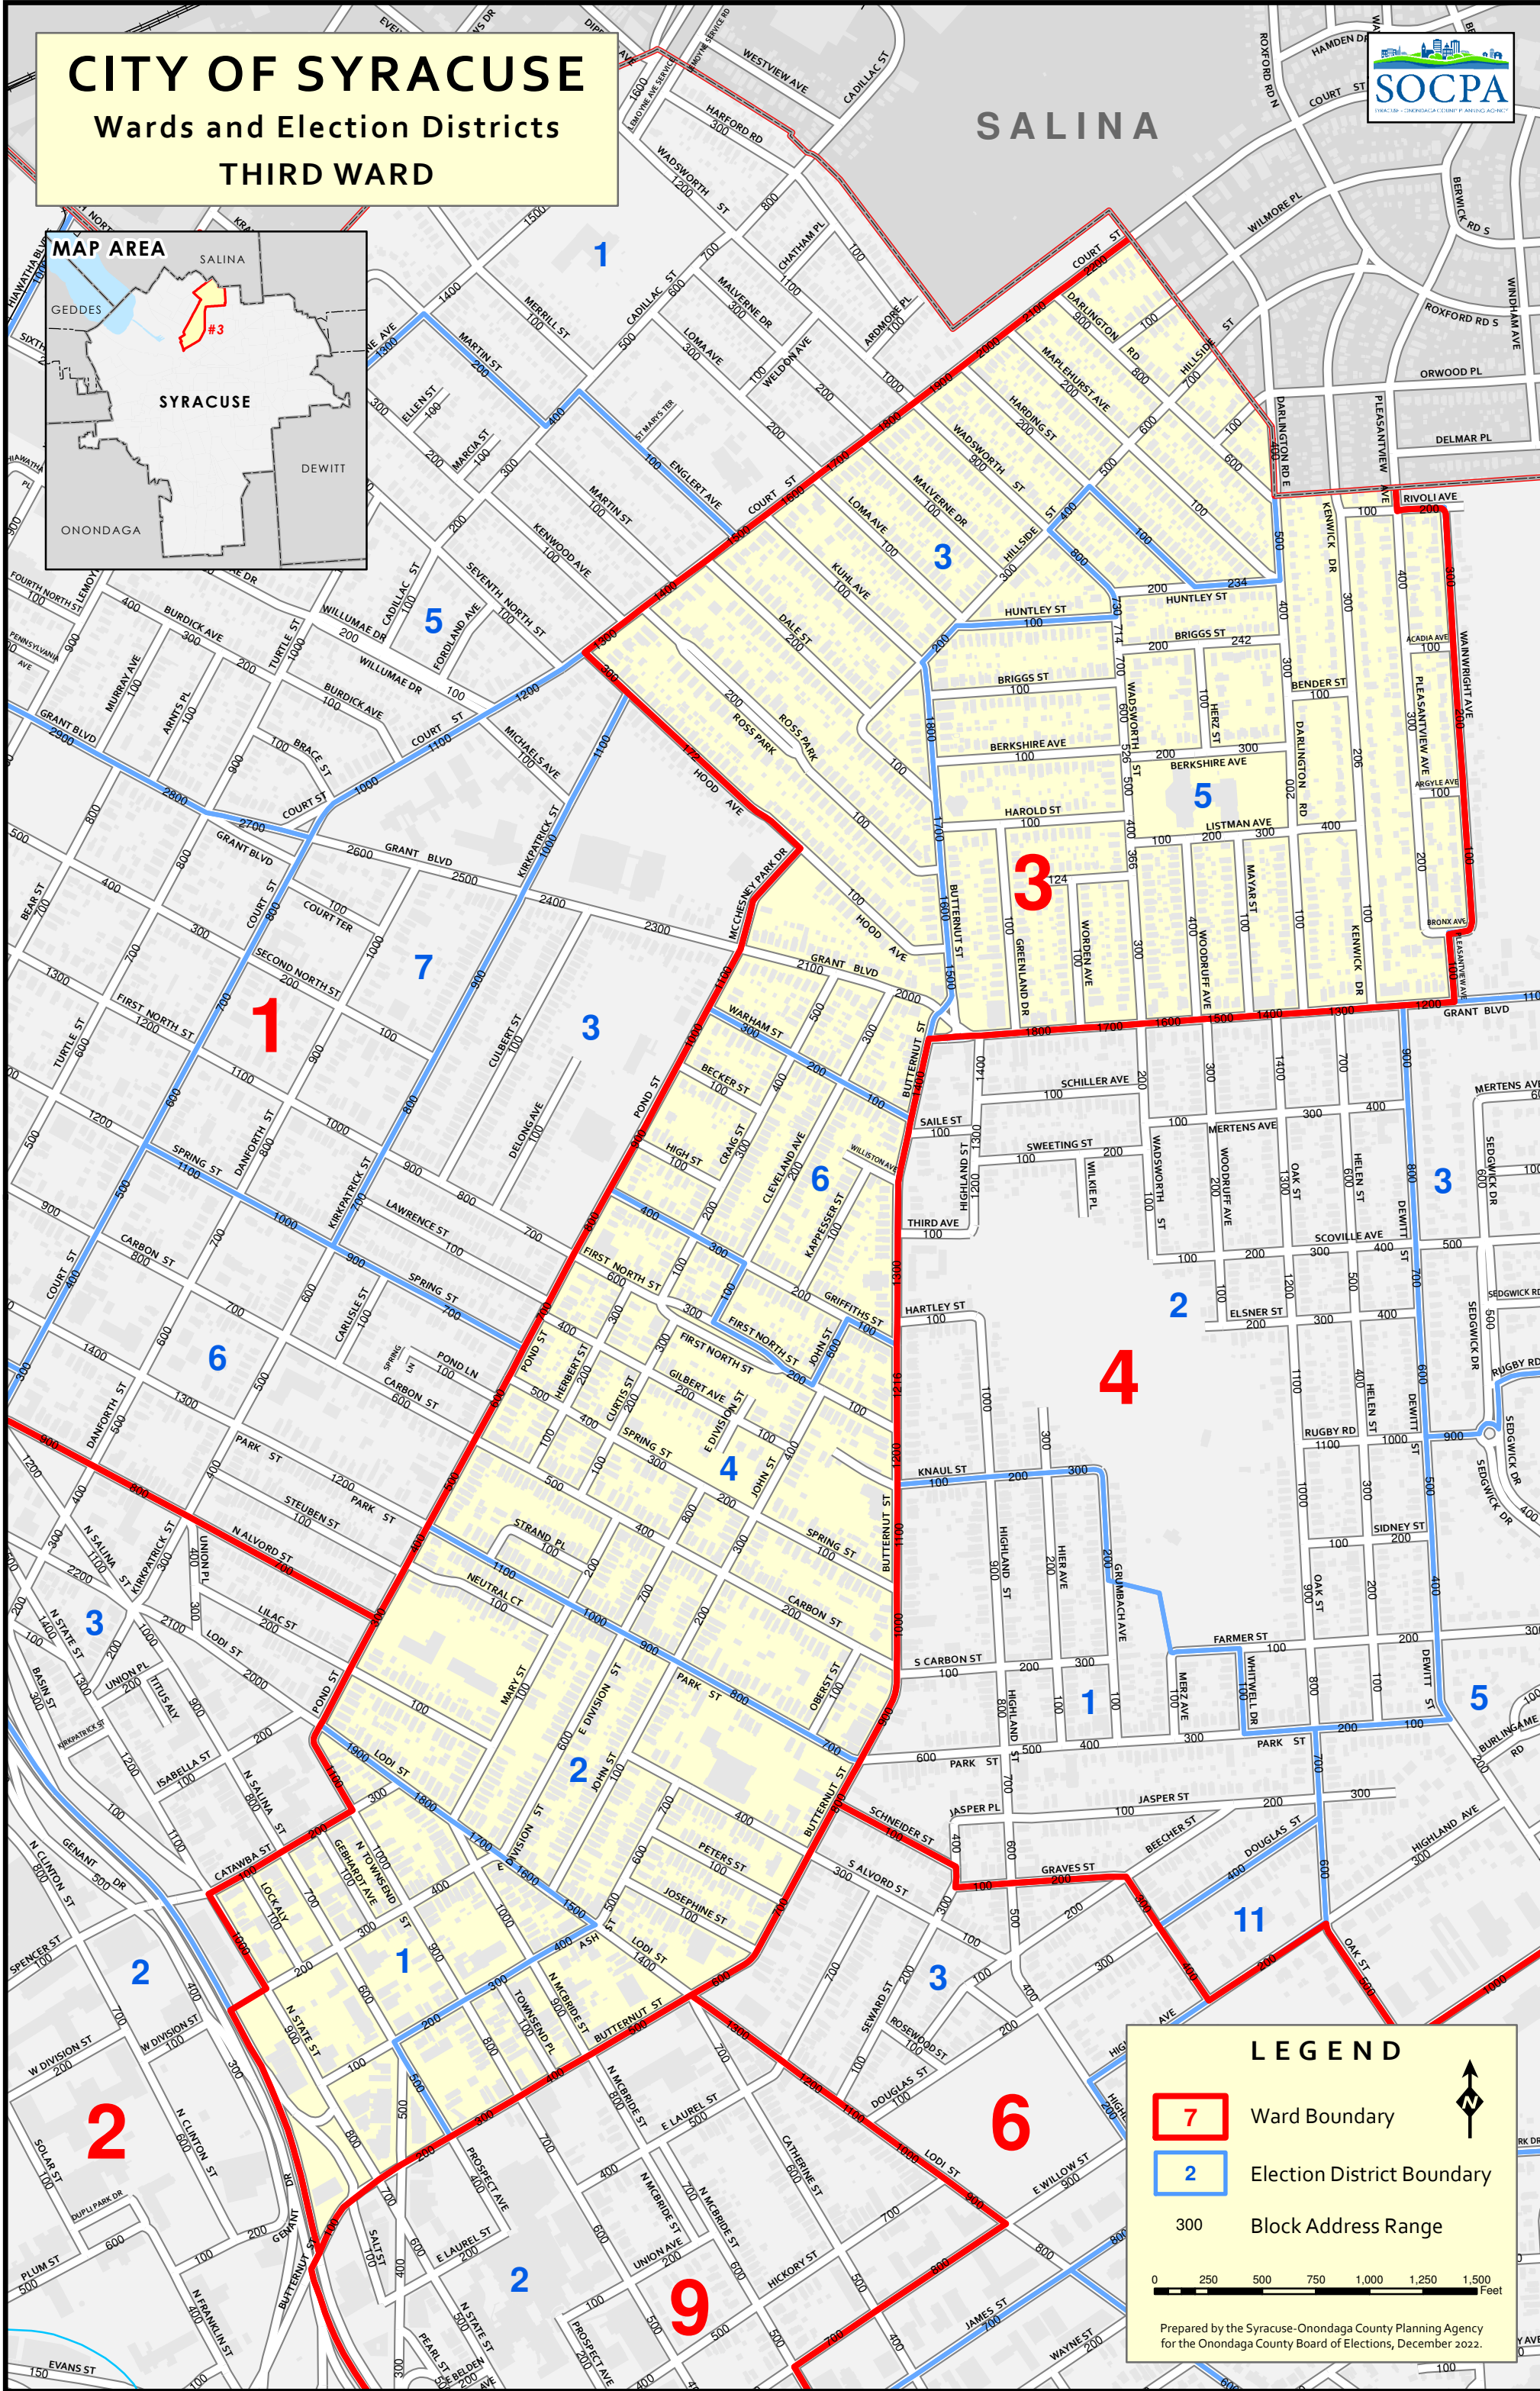

CITY OF SYRACUSE

Wards and Election Districts

THIRD WARD

SALINA

LEGEND

- Ward Boundary
- Election District Boundary
- 300 Block Address Range

Prepared by the Syracuse-Onondaga County Planning Agency for the Onondaga County Board of Elections, December 2022.