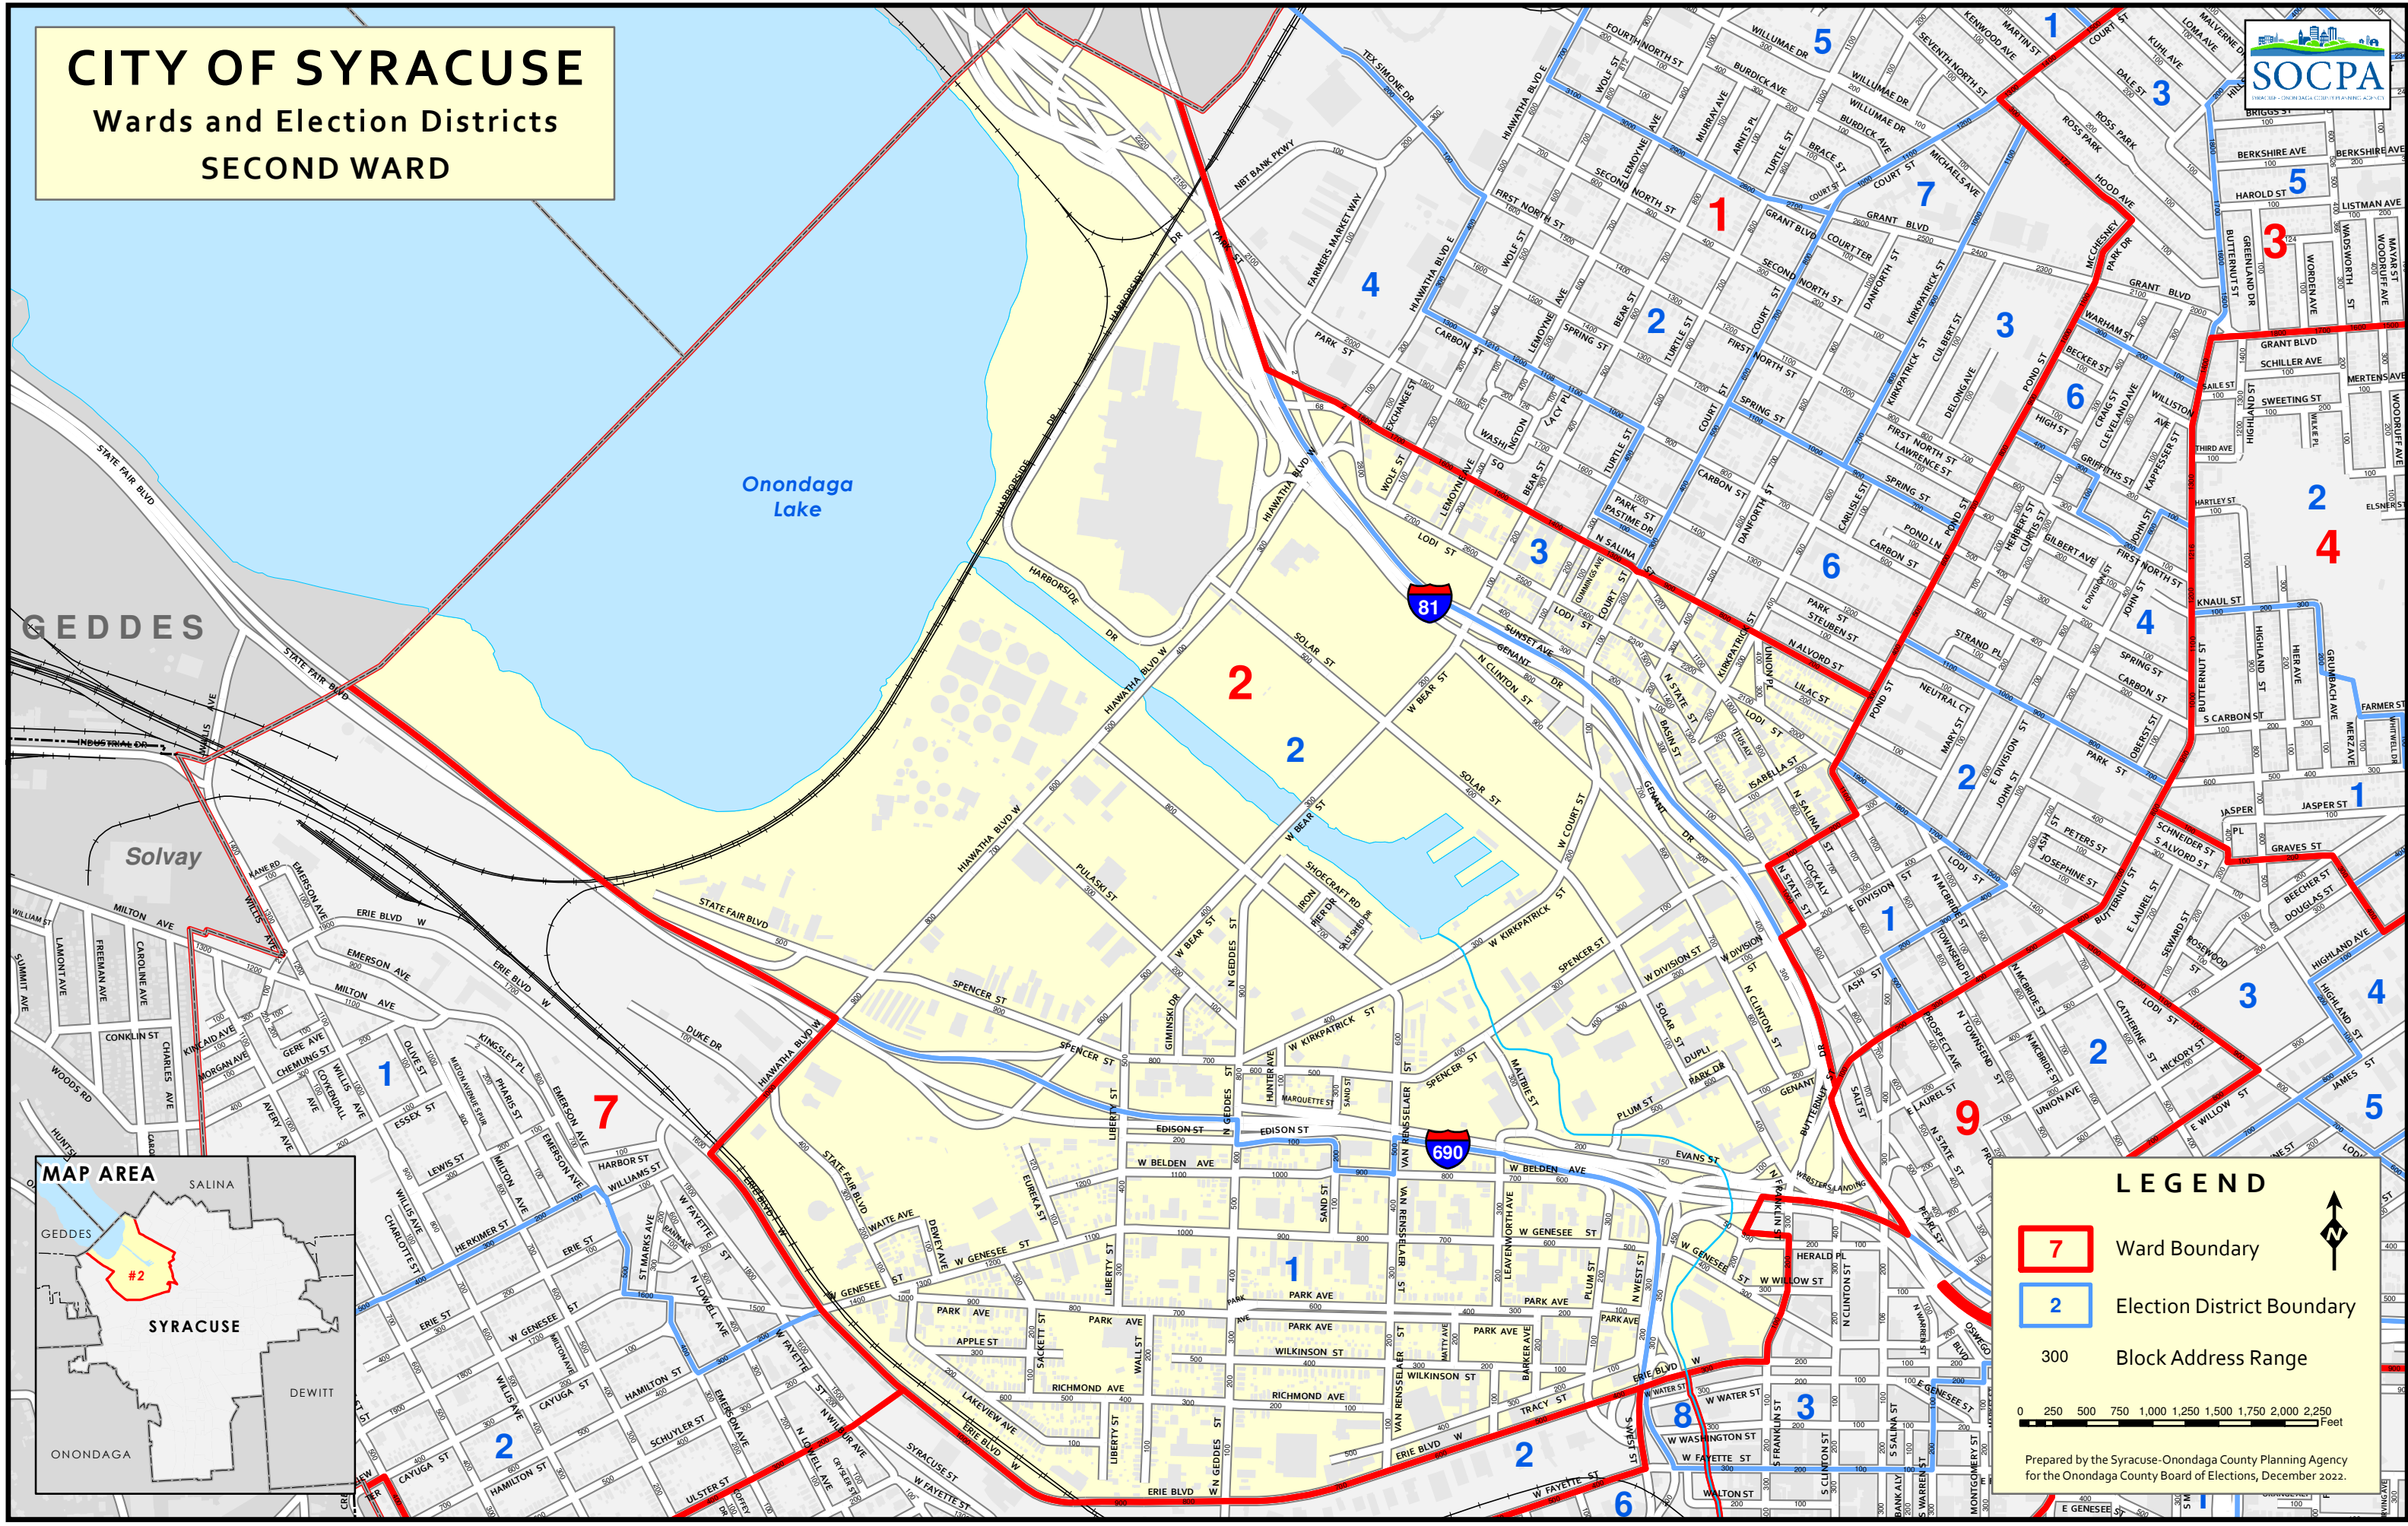

CITY OF SYRACUSE

Wards and Election Districts

SECOND WARD

LEGEND

- 7 Ward Boundary
- 2 Election District Boundary
- 300 Block Address Range

0 250 500 750 1,000 1,250 1,500 1,750 2,000 2,250 Feet

Prepared by the Syracuse-Onondaga County Planning Agency for the Onondaga County Board of Elections, December 2022.