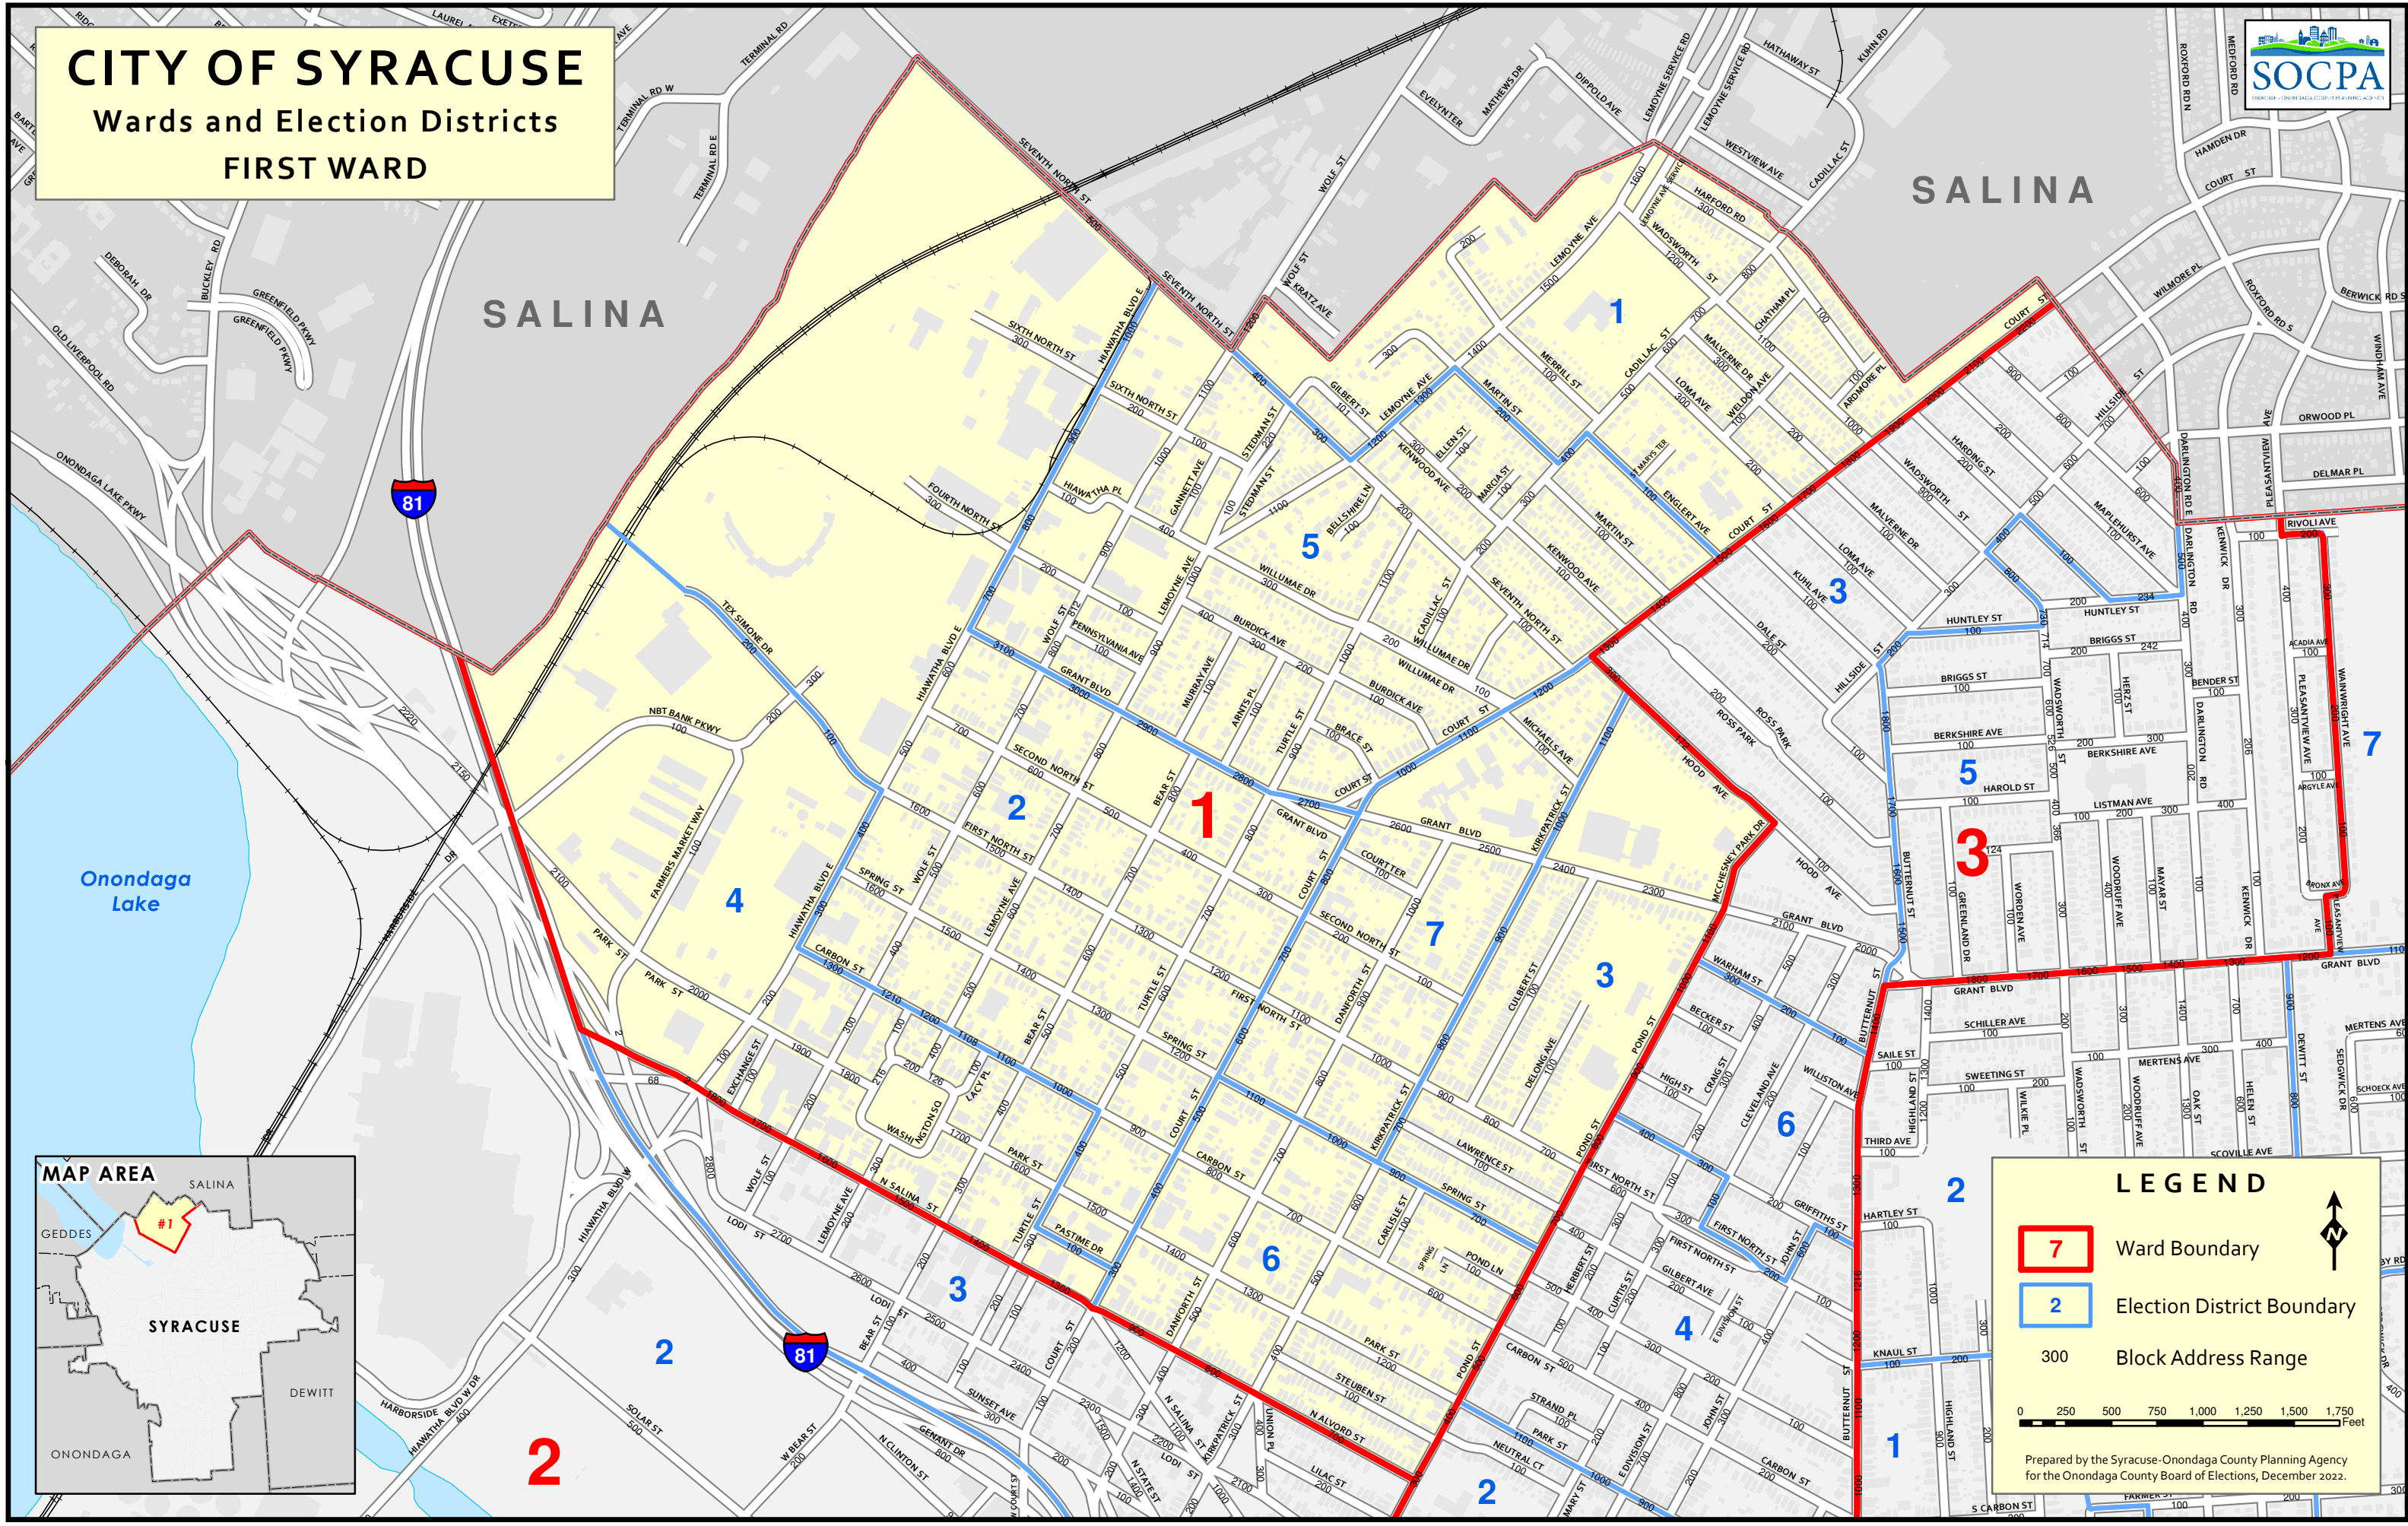

CITY OF SYRACUSE

Wards and Election Districts

FIRST WARD

SALINA

SALINA

Onondaga Lake

LEGEND

- 7 Ward Boundary
- 2 Election District Boundary
- 300 Block Address Range

0 250 500 750 1,000 1,250 1,500 1,750 Feet

Prepared by the Syracuse-Onondaga County Planning Agency for the Onondaga County Board of Elections, December 2022.