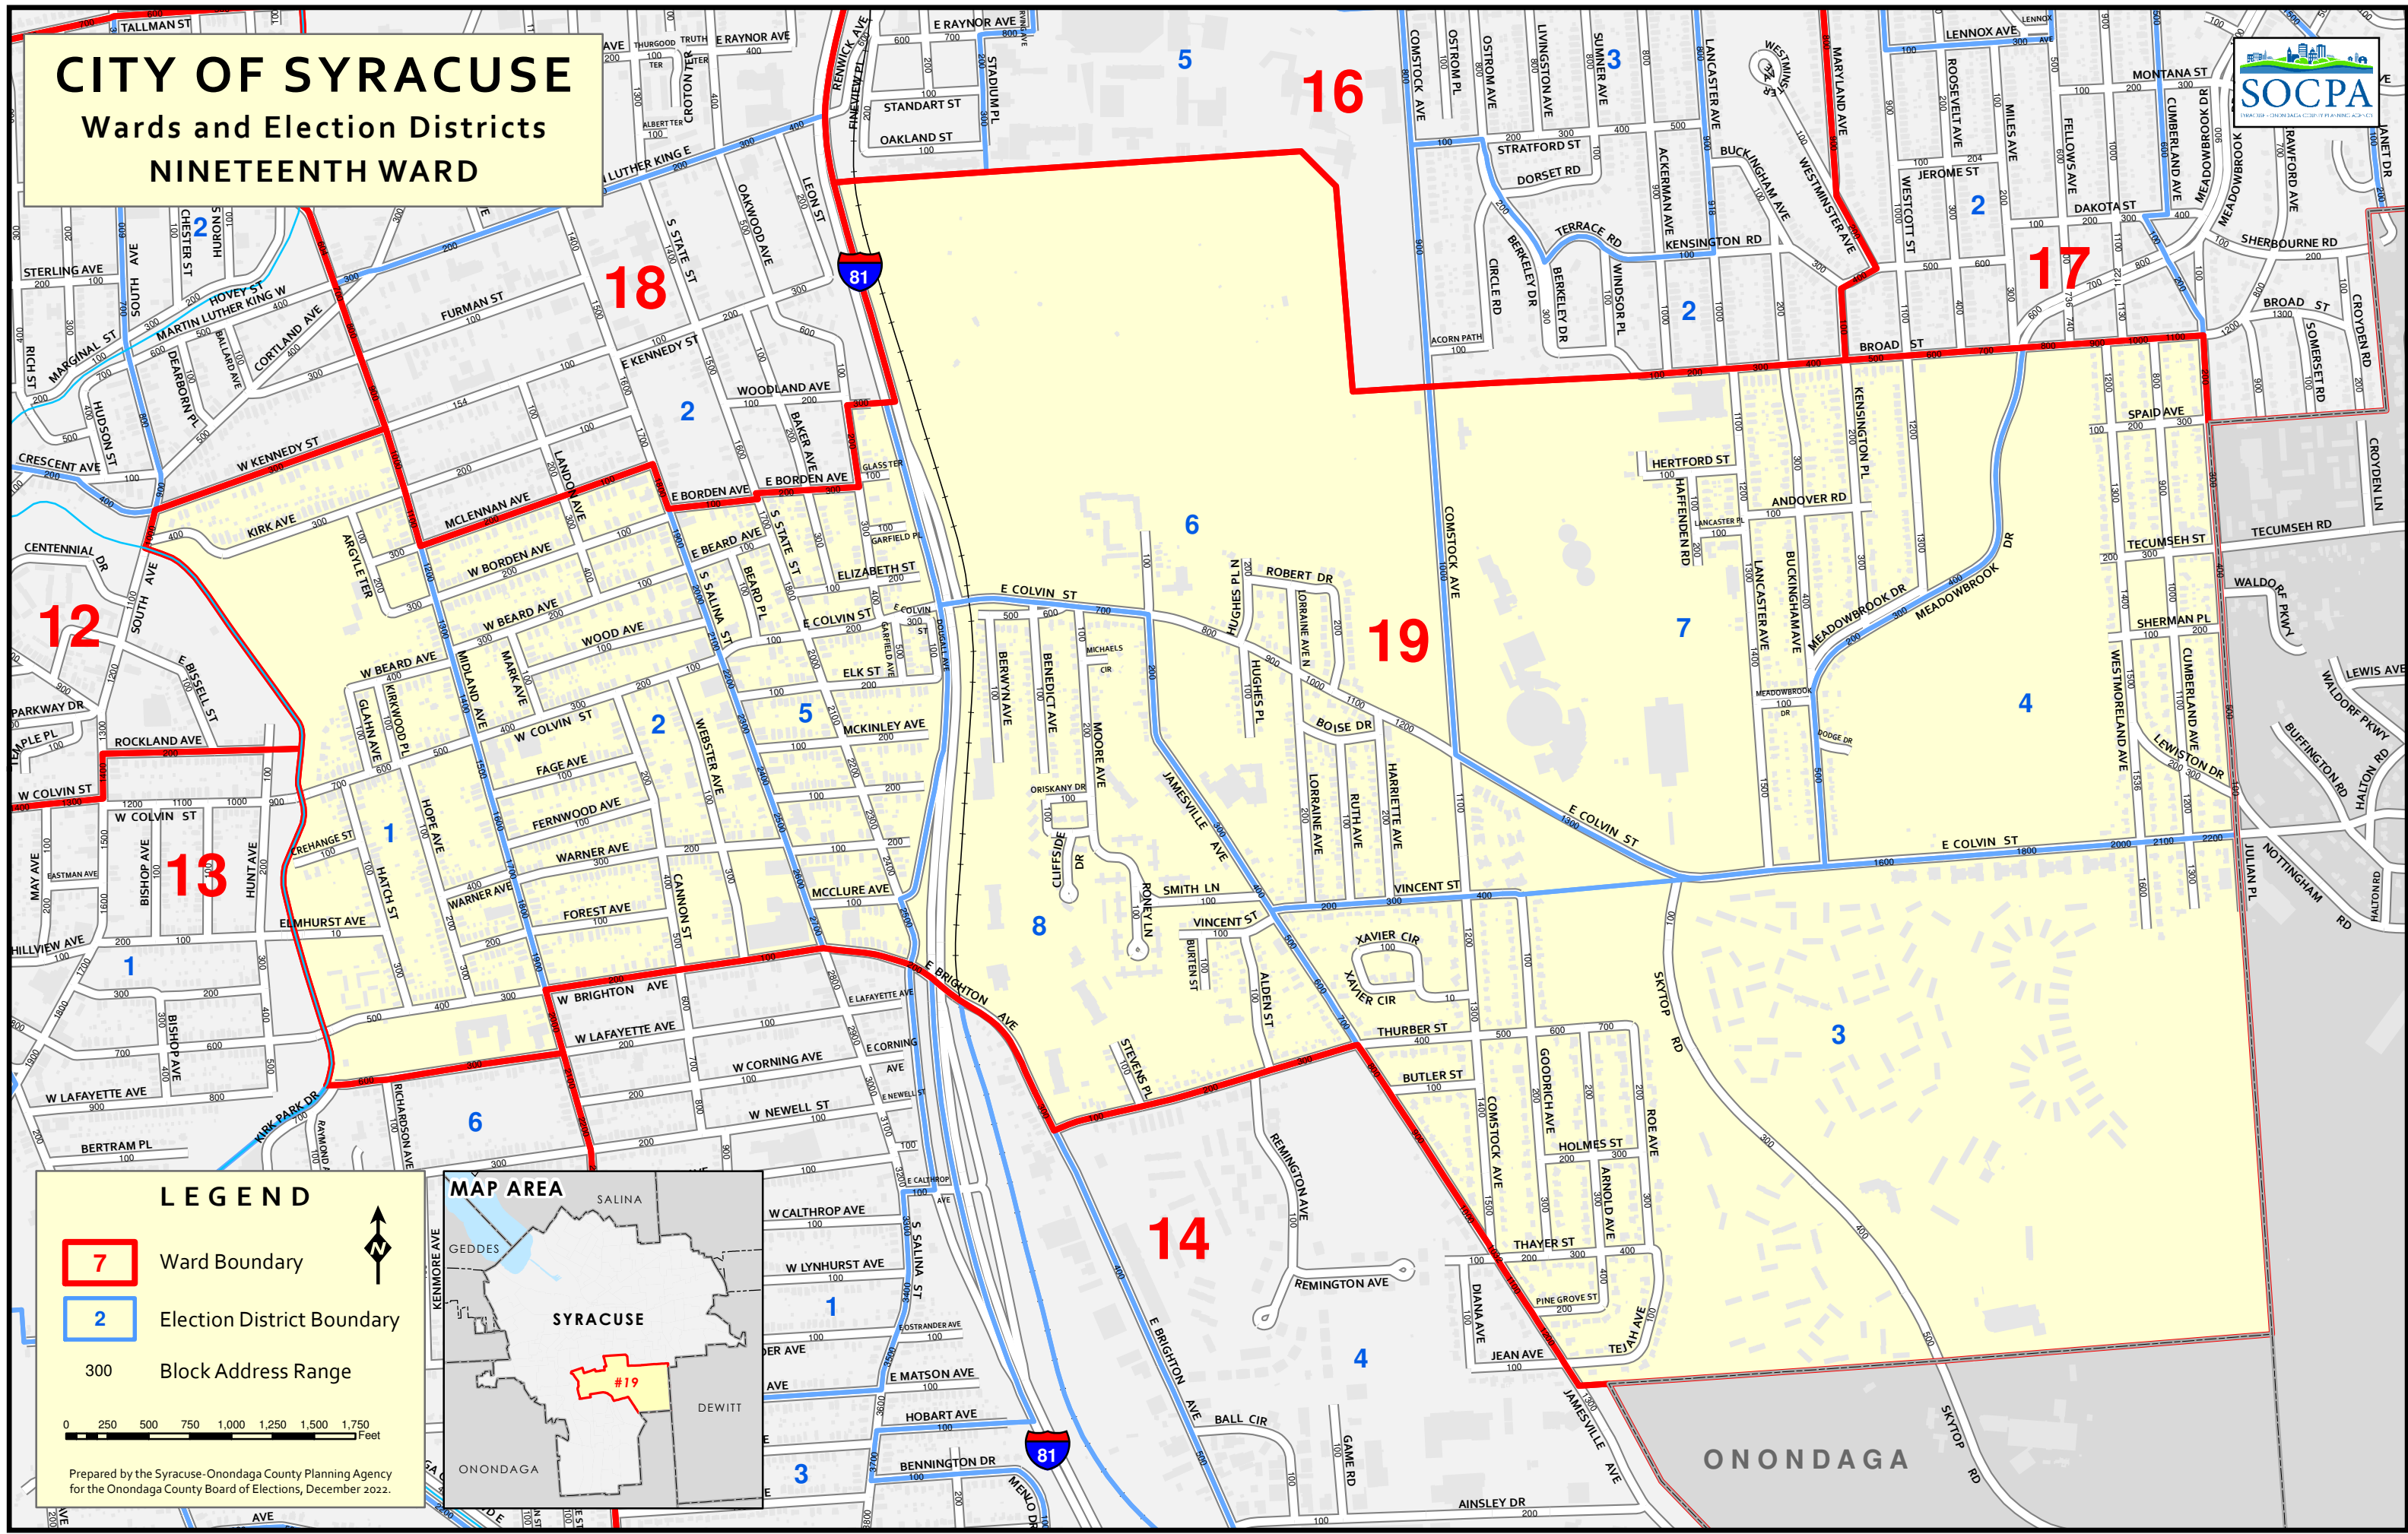

CITY OF SYRACUSE

Wards and Election Districts

NINETEENTH WARD

LEGEND

- 7 Ward Boundary
- 2 Election District Boundary
- 300 Block Address Range

0 250 500 750 1,000 1,250 1,500 1,750 Feet

Prepared by the Syracuse-Onondaga County Planning Agency for the Onondaga County Board of Elections, December 2022.

ONONDAGA