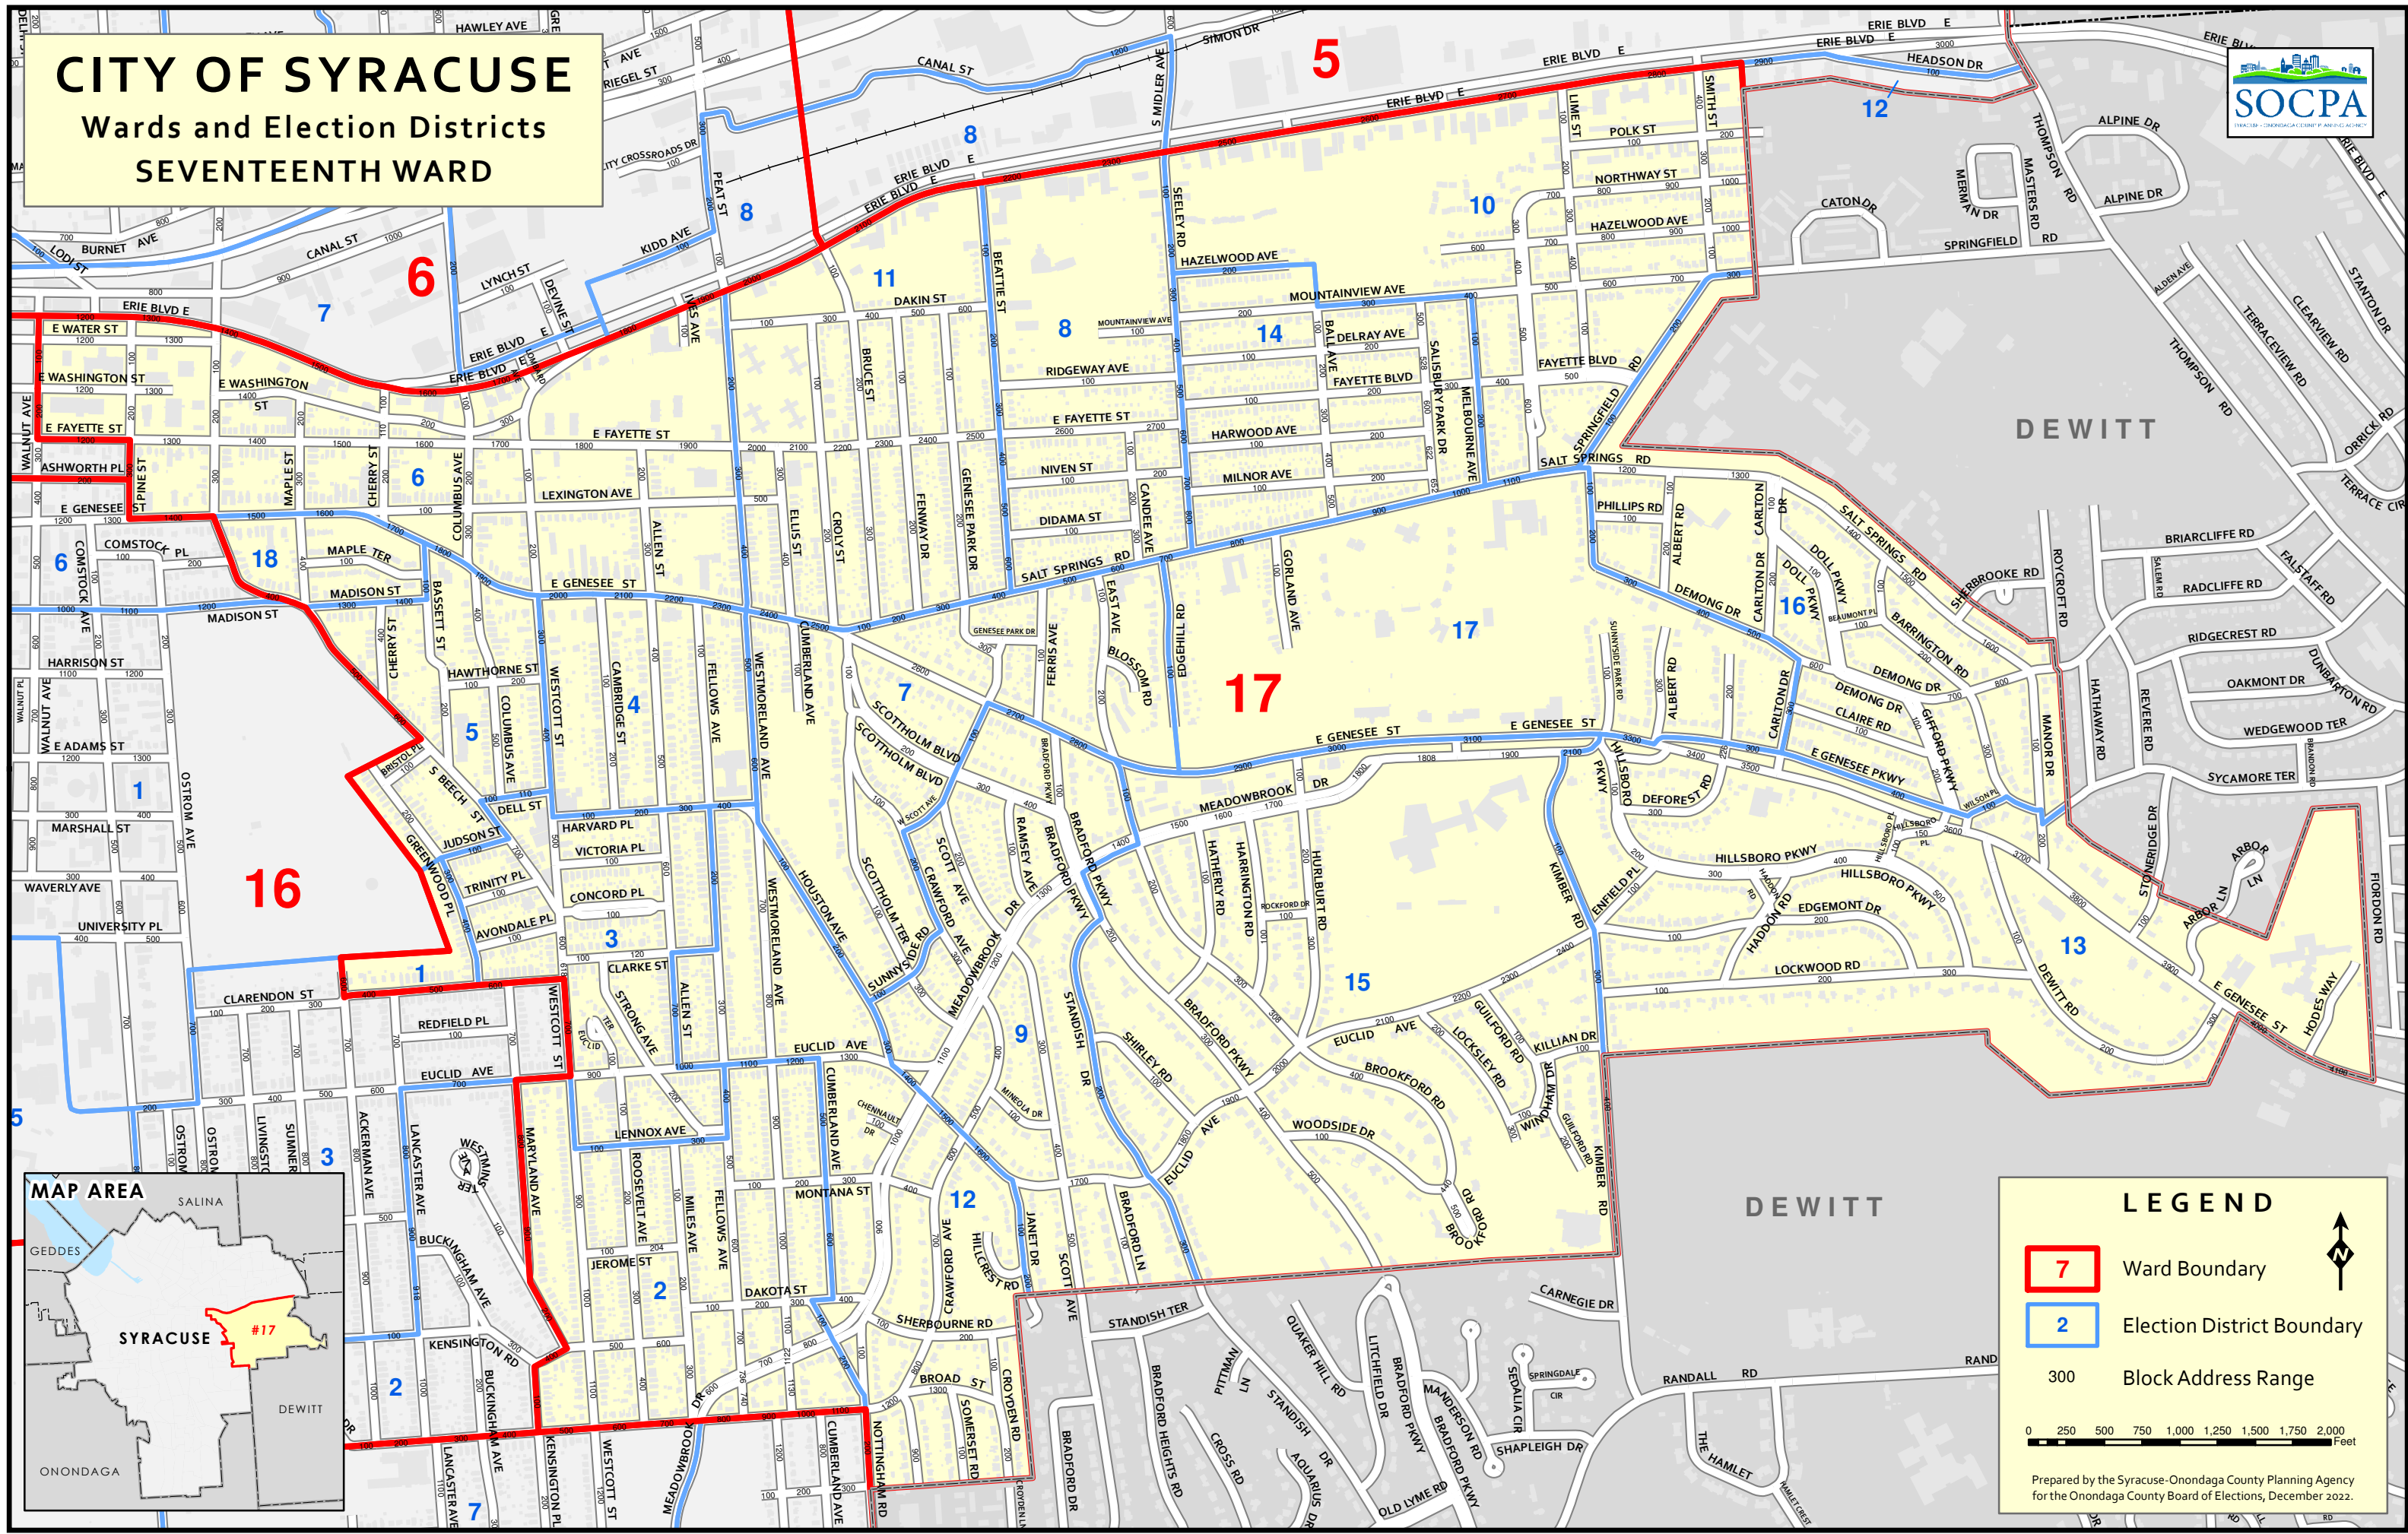

CITY OF SYRACUSE

Wards and Election Districts

SEVENTEENTH WARD

LEGEND

- 7 Ward Boundary
- 2 Election District Boundary
- 300 Block Address Range

0 250 500 750 1,000 1,250 1,500 1,750 2,000 Feet

Prepared by the Syracuse-Onondaga County Planning Agency for the Onondaga County Board of Elections, December 2022.