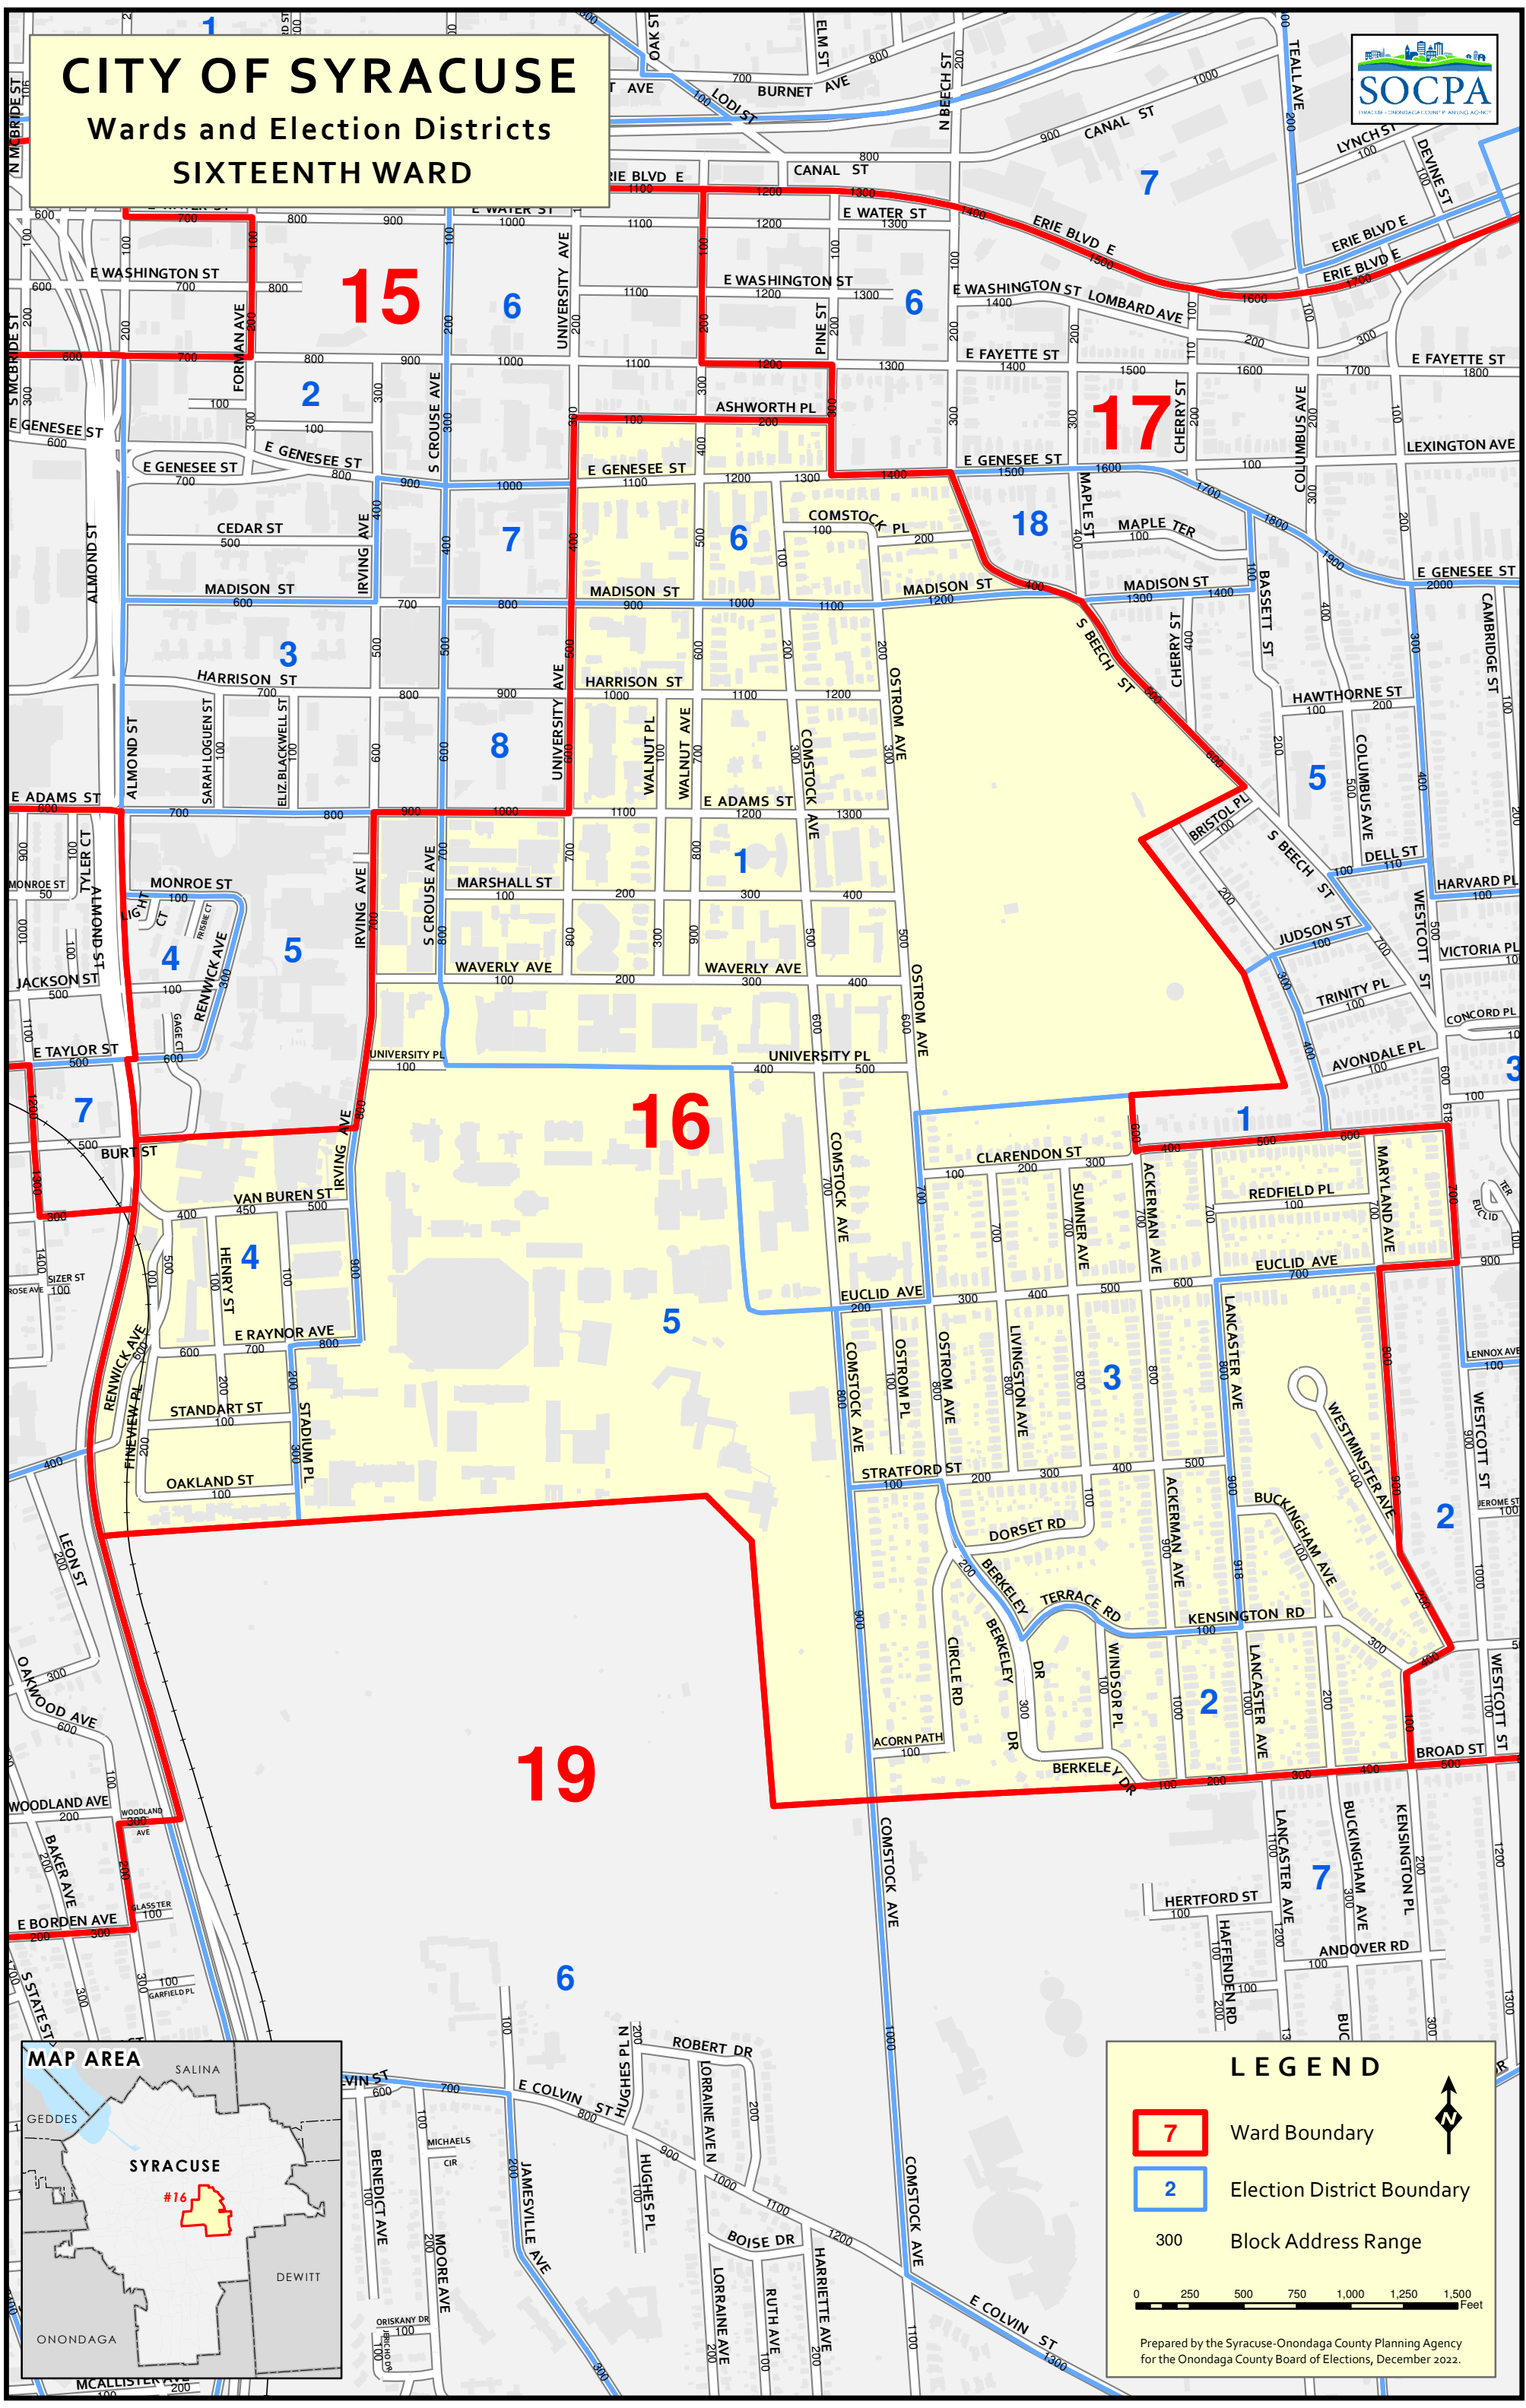

CITY OF SYRACUSE

Wards and Election Districts

SIXTEENTH WARD

LEGEND

- 7 Ward Boundary
- 2 Election District Boundary
- 300 Block Address Range

Prepared by the Syracuse-Onondaga County Planning Agency
for the Onondaga County Board of Elections, December 2022.