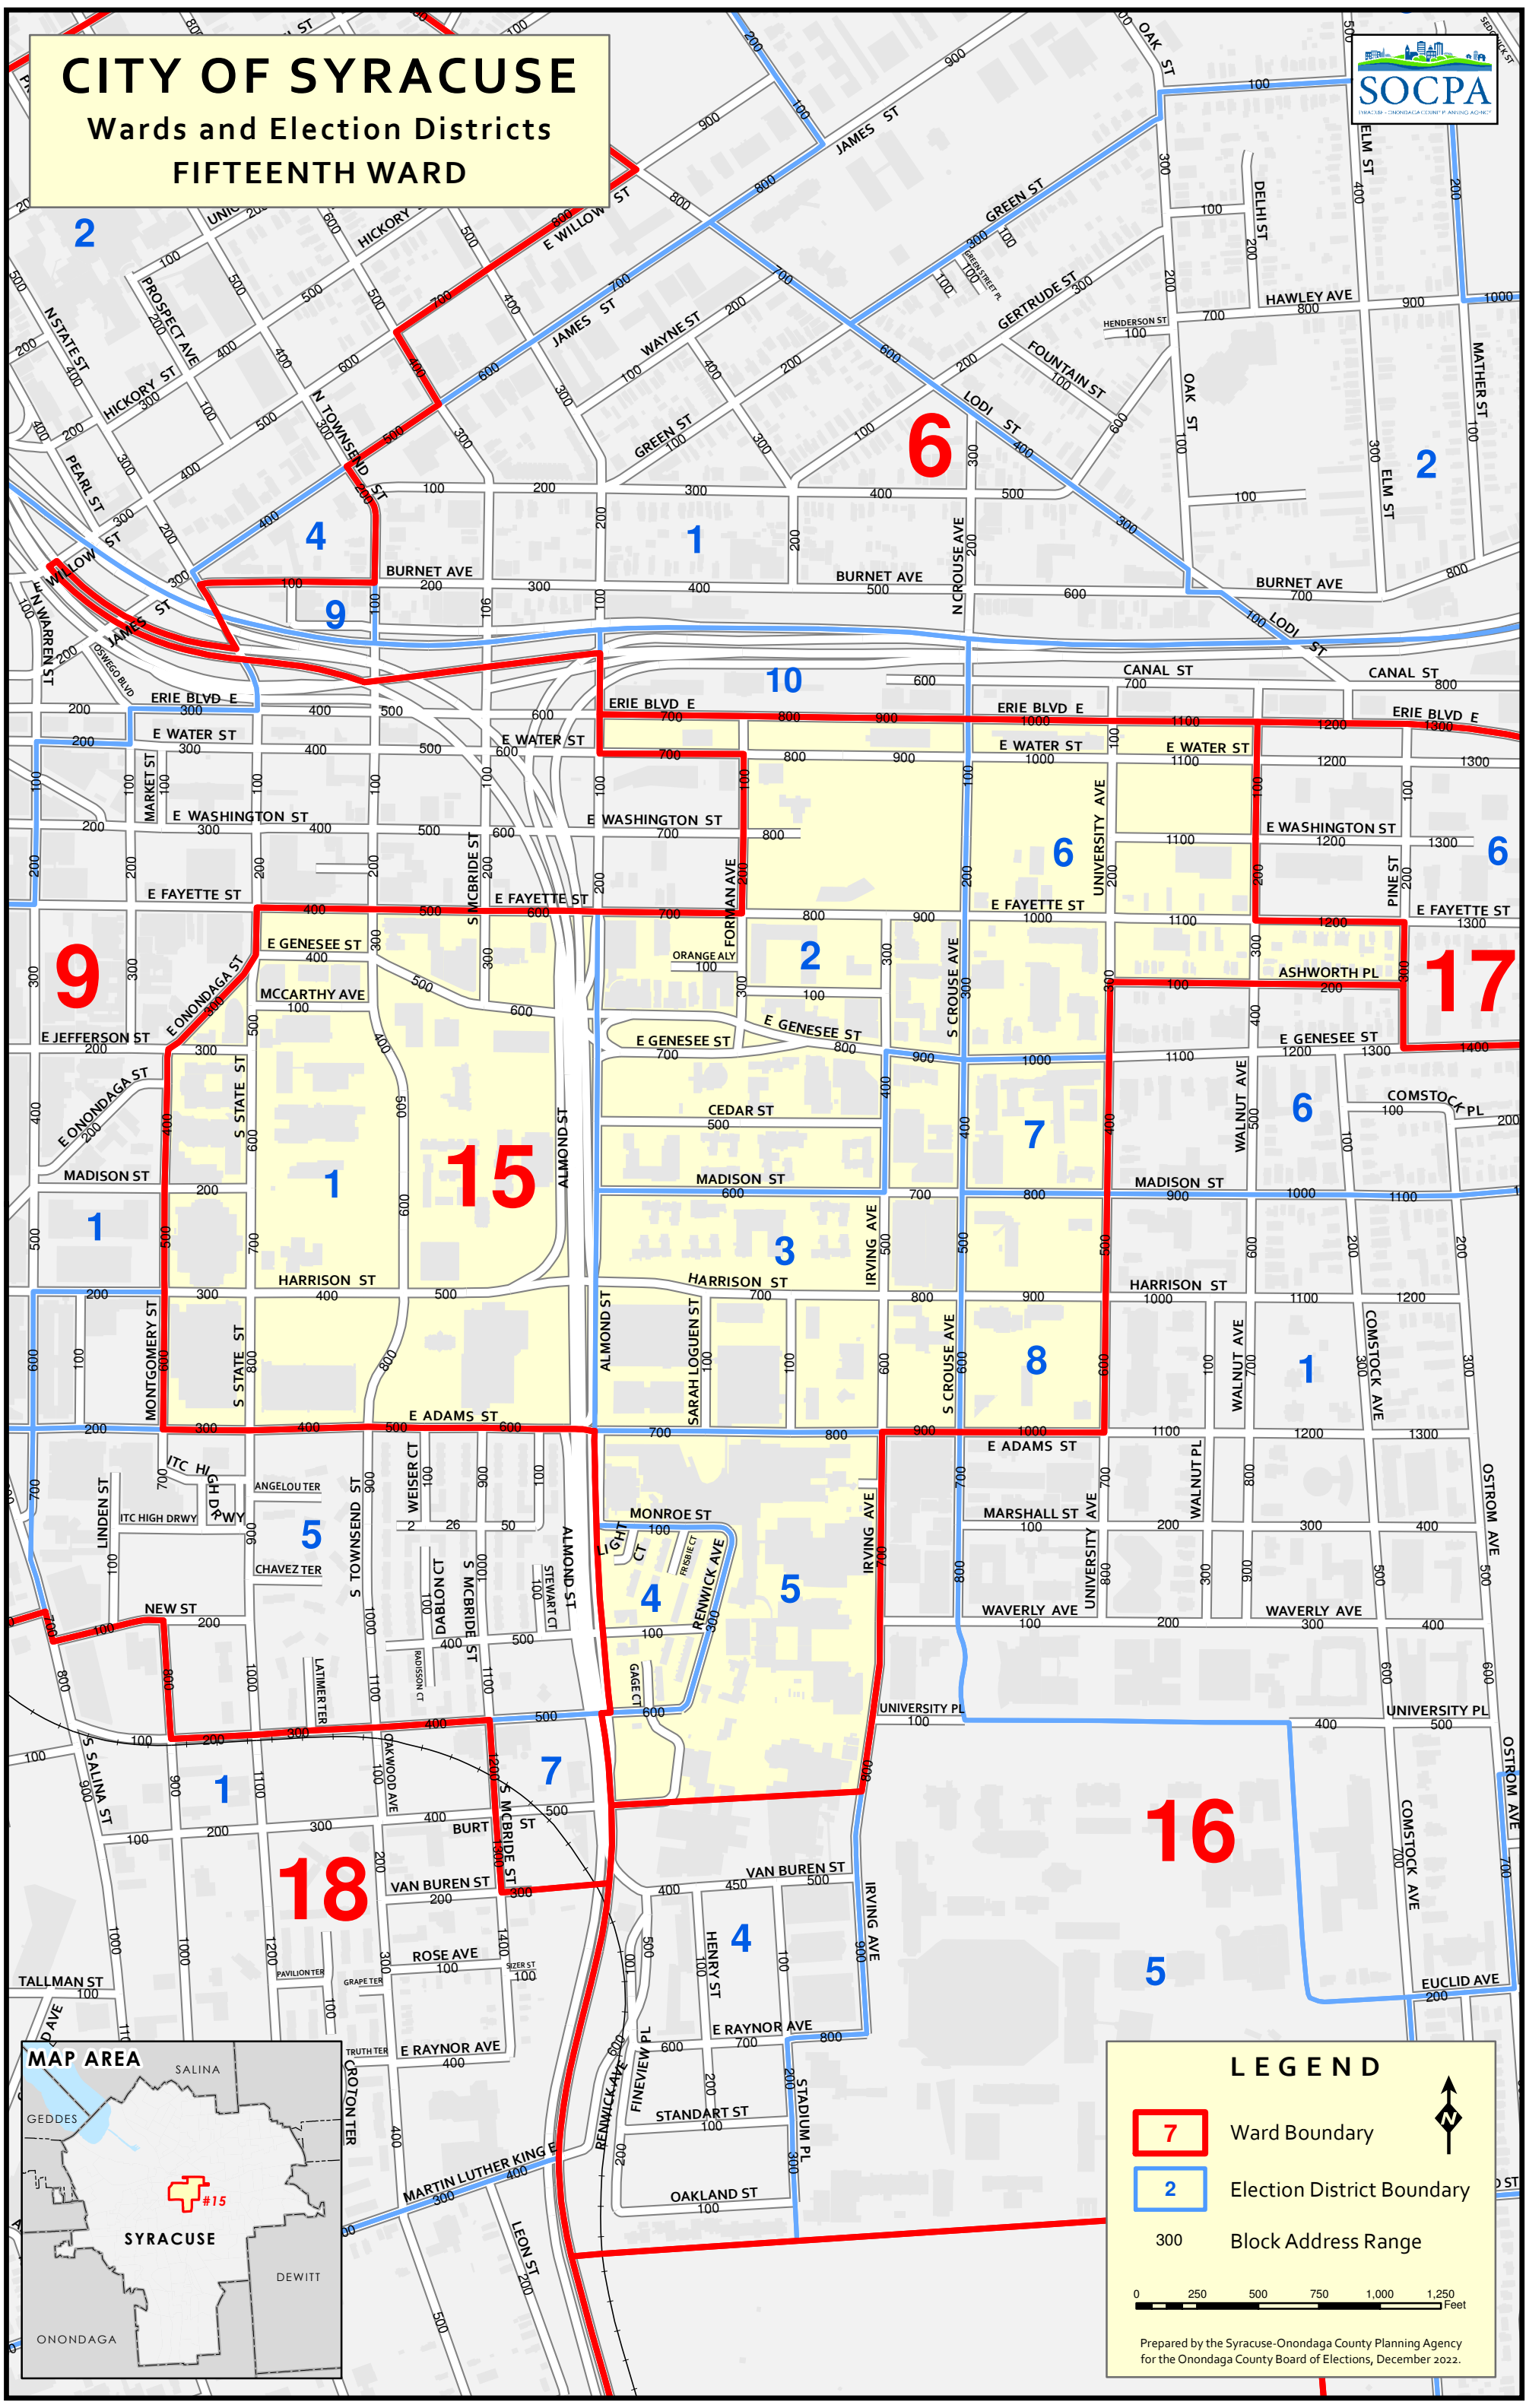

# CITY OF SYRACUSE

## Wards and Election Districts

### FIFTEENTH WARD

### LEGEND

- 7 Ward Boundary
- 2 Election District Boundary
- 300 Block Address Range

Prepared by the Syracuse-Onondaga County Planning Agency  
for the Onondaga County Board of Elections, December 2022.