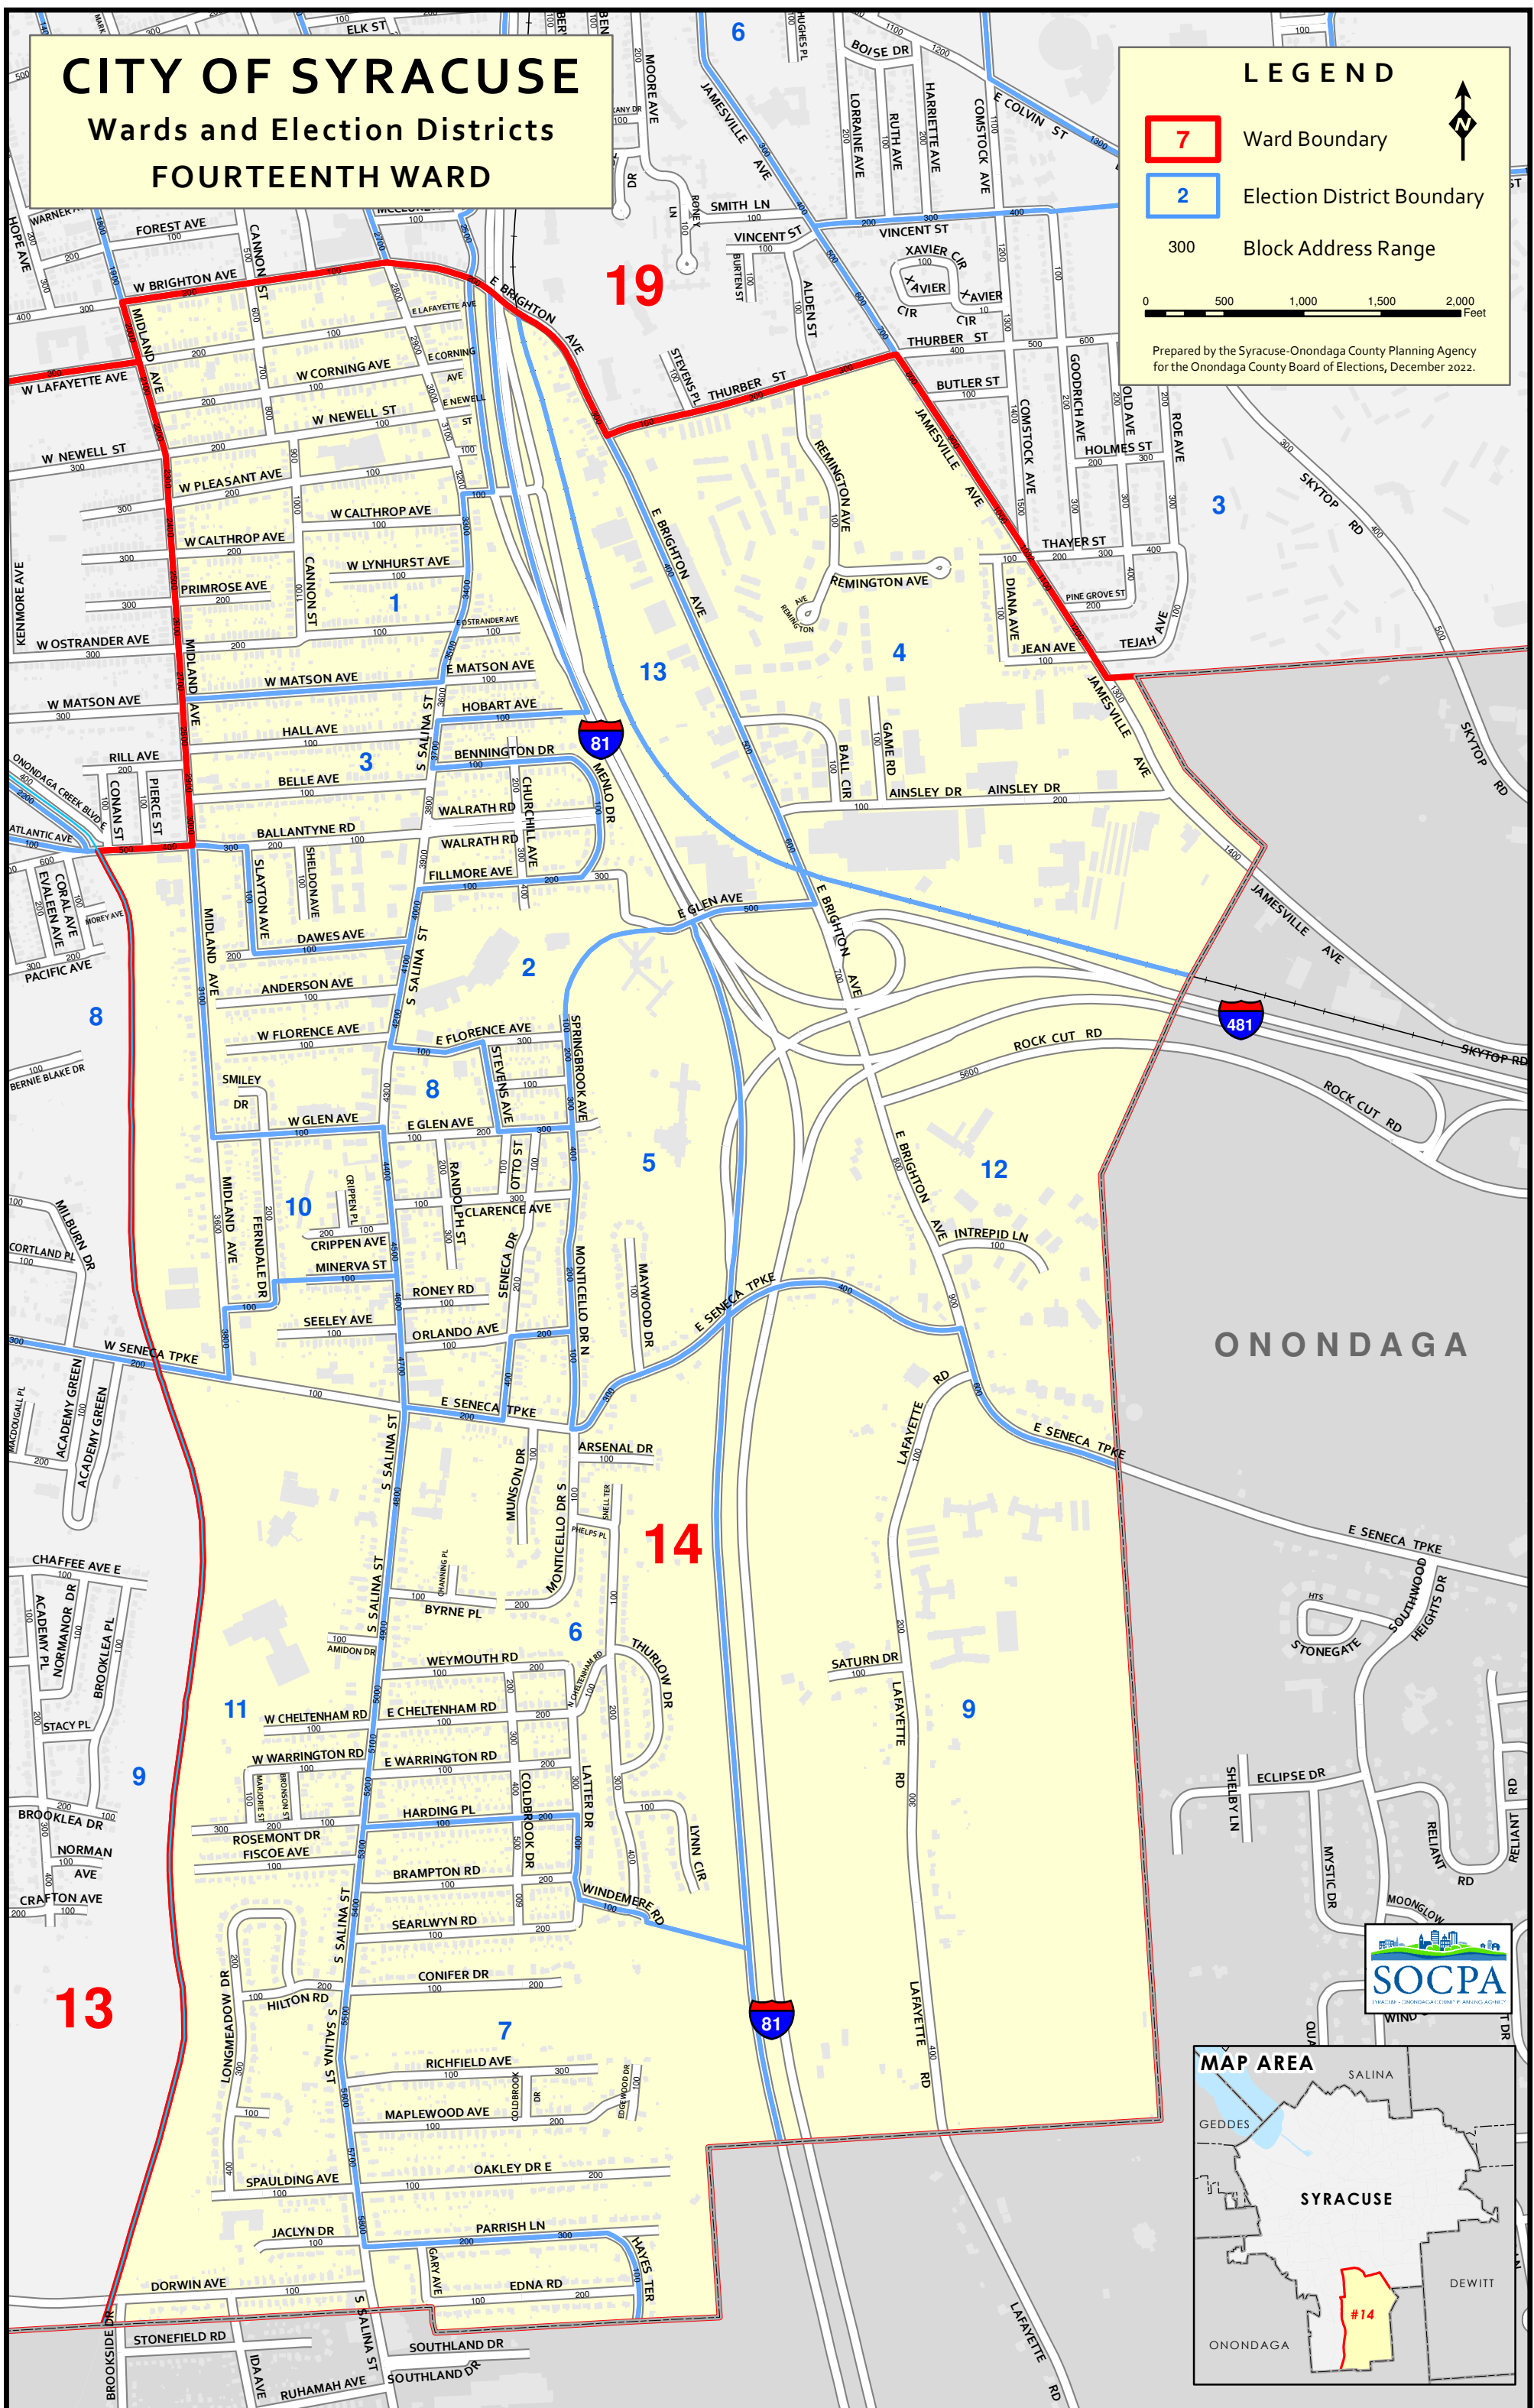

CITY OF SYRACUSE

Wards and Election Districts

FOURTEENTH WARD

LEGEND

Ward Boundary

Election District Boundary

300

Block Address Range

Prepared by the Syracuse-Onondaga County Planning Agency
for the Onondaga County Board of Elections, December 2022.

ONONDAGA