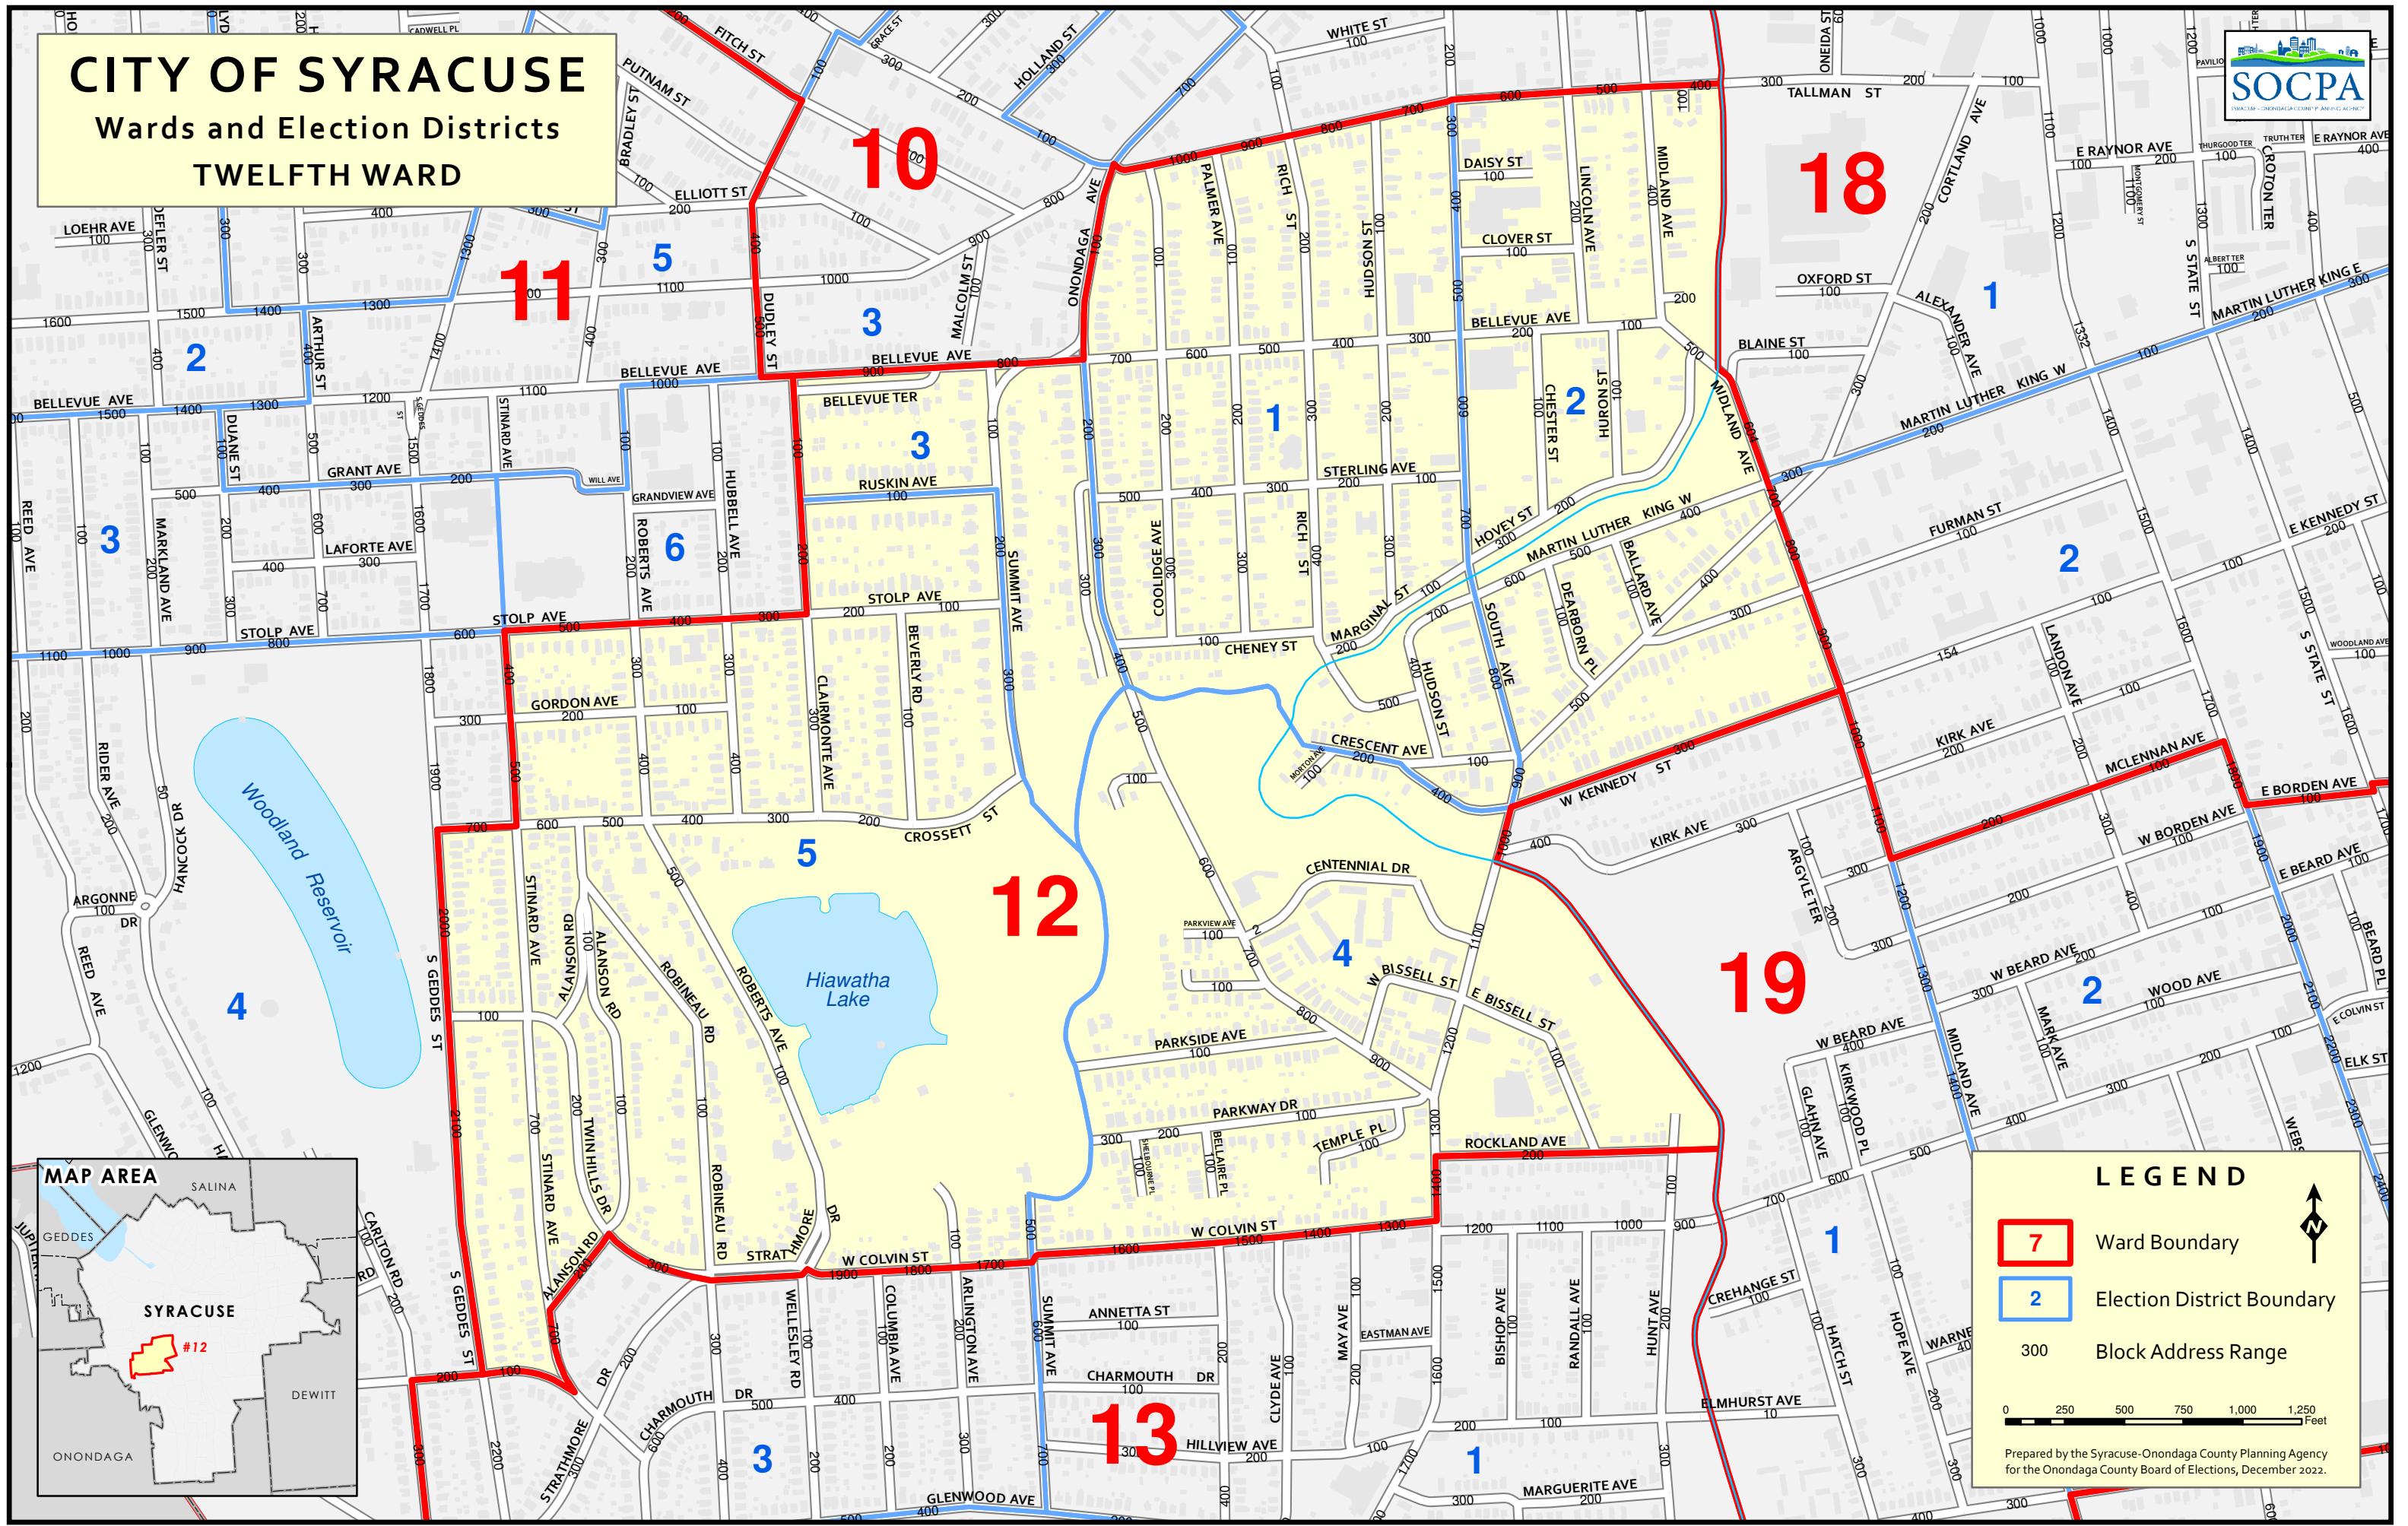

CITY OF SYRACUSE

Wards and Election Districts

TWELFTH WARD

LEGEND

- 7 Ward Boundary
- 2 Election District Boundary
- 300 Block Address Range

Prepared by the Syracuse-Onondaga County Planning Agency for the Onondaga County Board of Elections, December 2022.