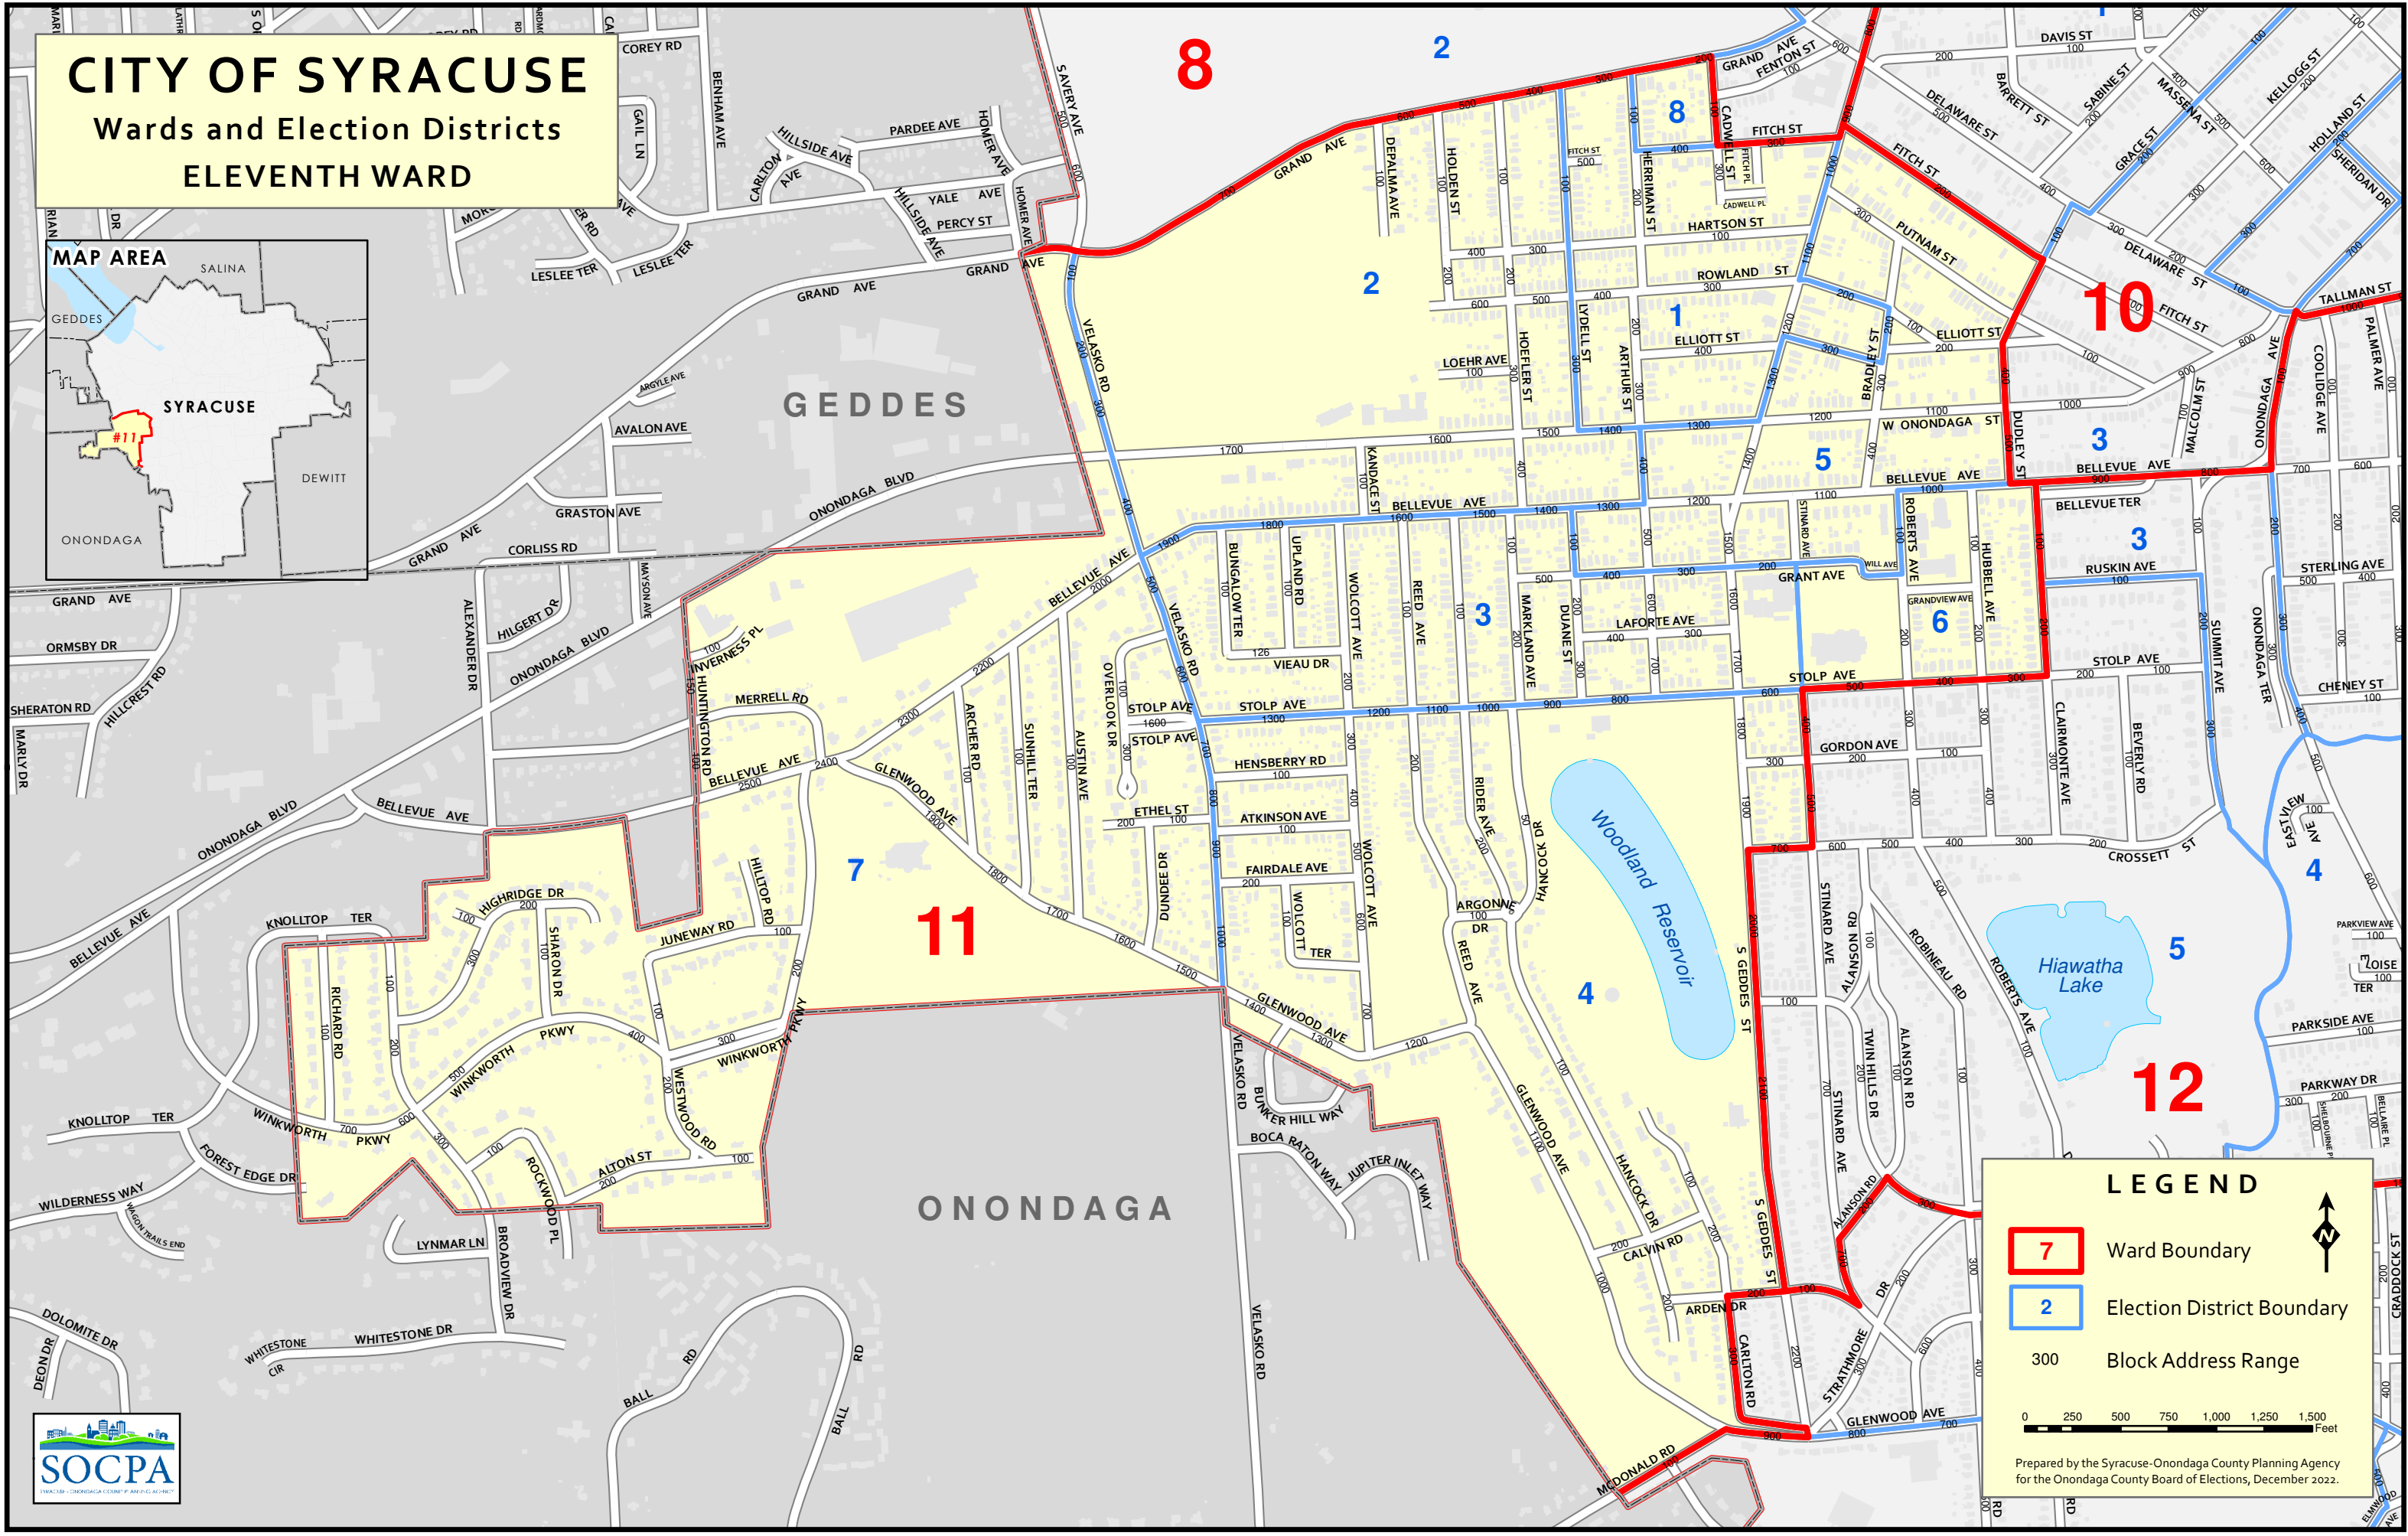

CITY OF SYRACUSE

Wards and Election Districts

ELEVENTH WARD

LEGEND

- 7 Ward Boundary
- 2 Election District Boundary
- 300 Block Address Range

Prepared by the Syracuse-Onondaga County Planning Agency for the Onondaga County Board of Elections, December 2022.