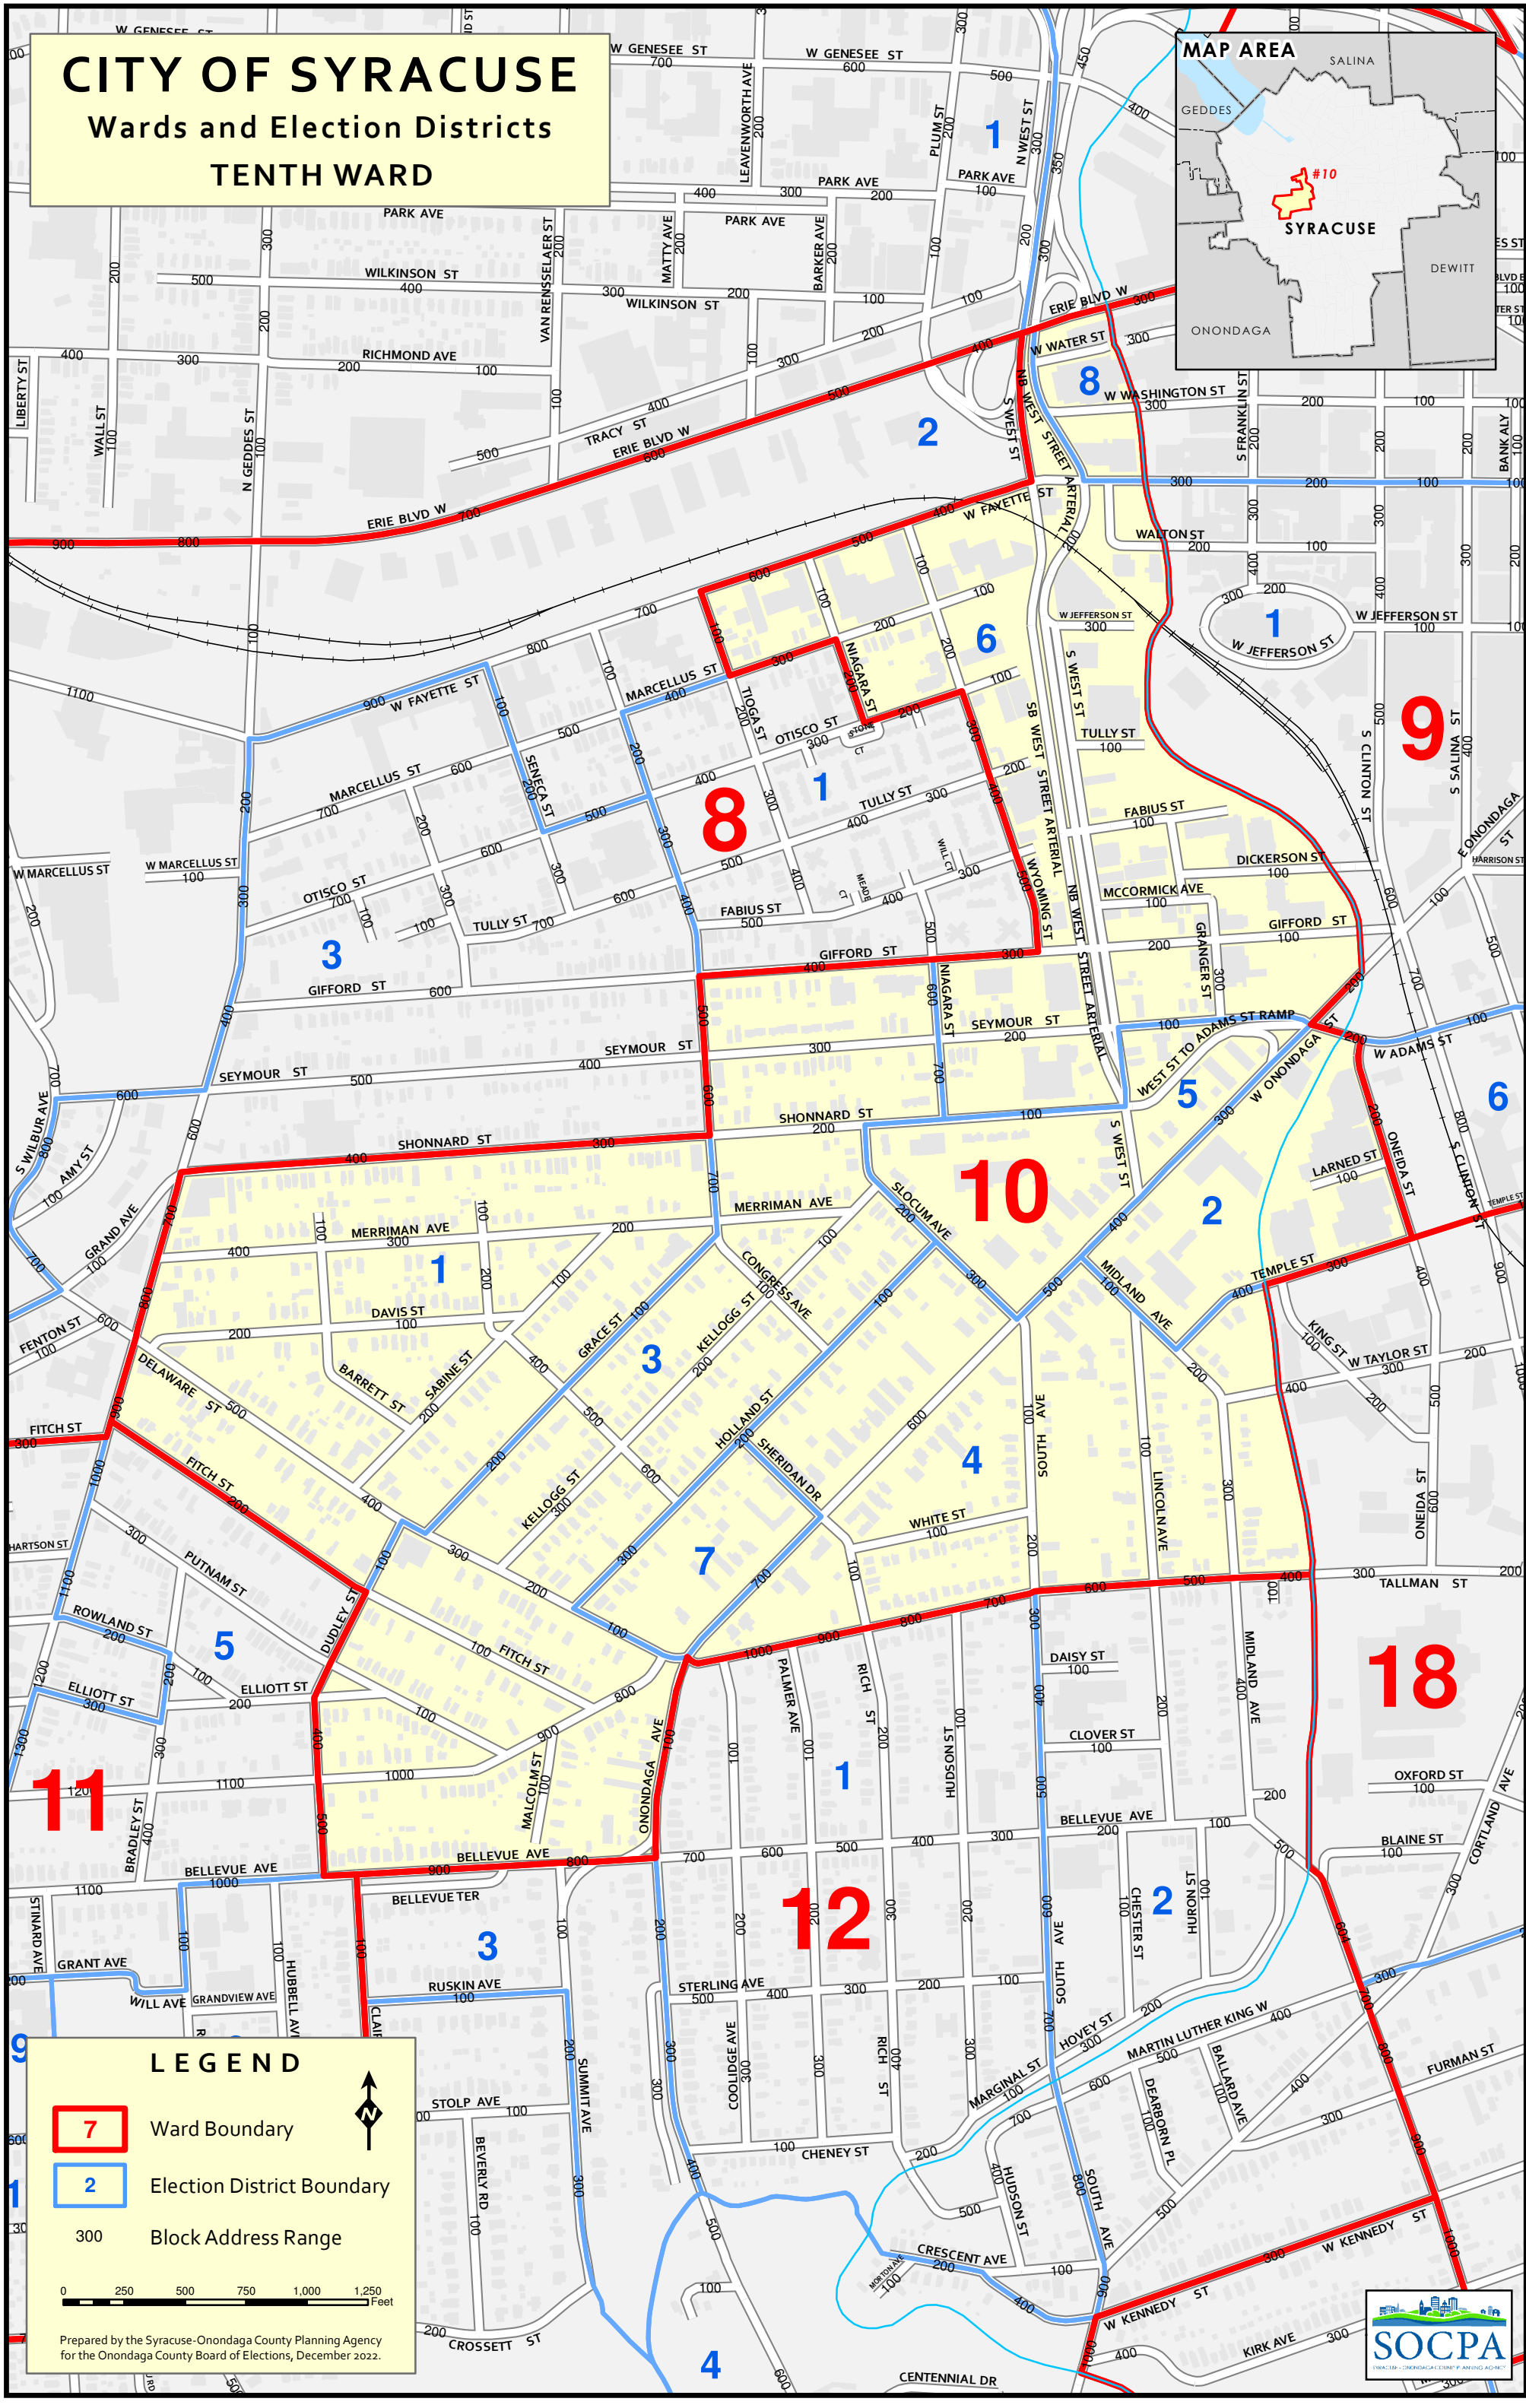

# CITY OF SYRACUSE

## Wards and Election Districts

### TENTH WARD

#### LEGEND

- 7 Ward Boundary
- 2 Election District Boundary
- 300 Block Address Range

Prepared by the Syracuse-Onondaga County Planning Agency for the Onondaga County Board of Elections, December 2022.