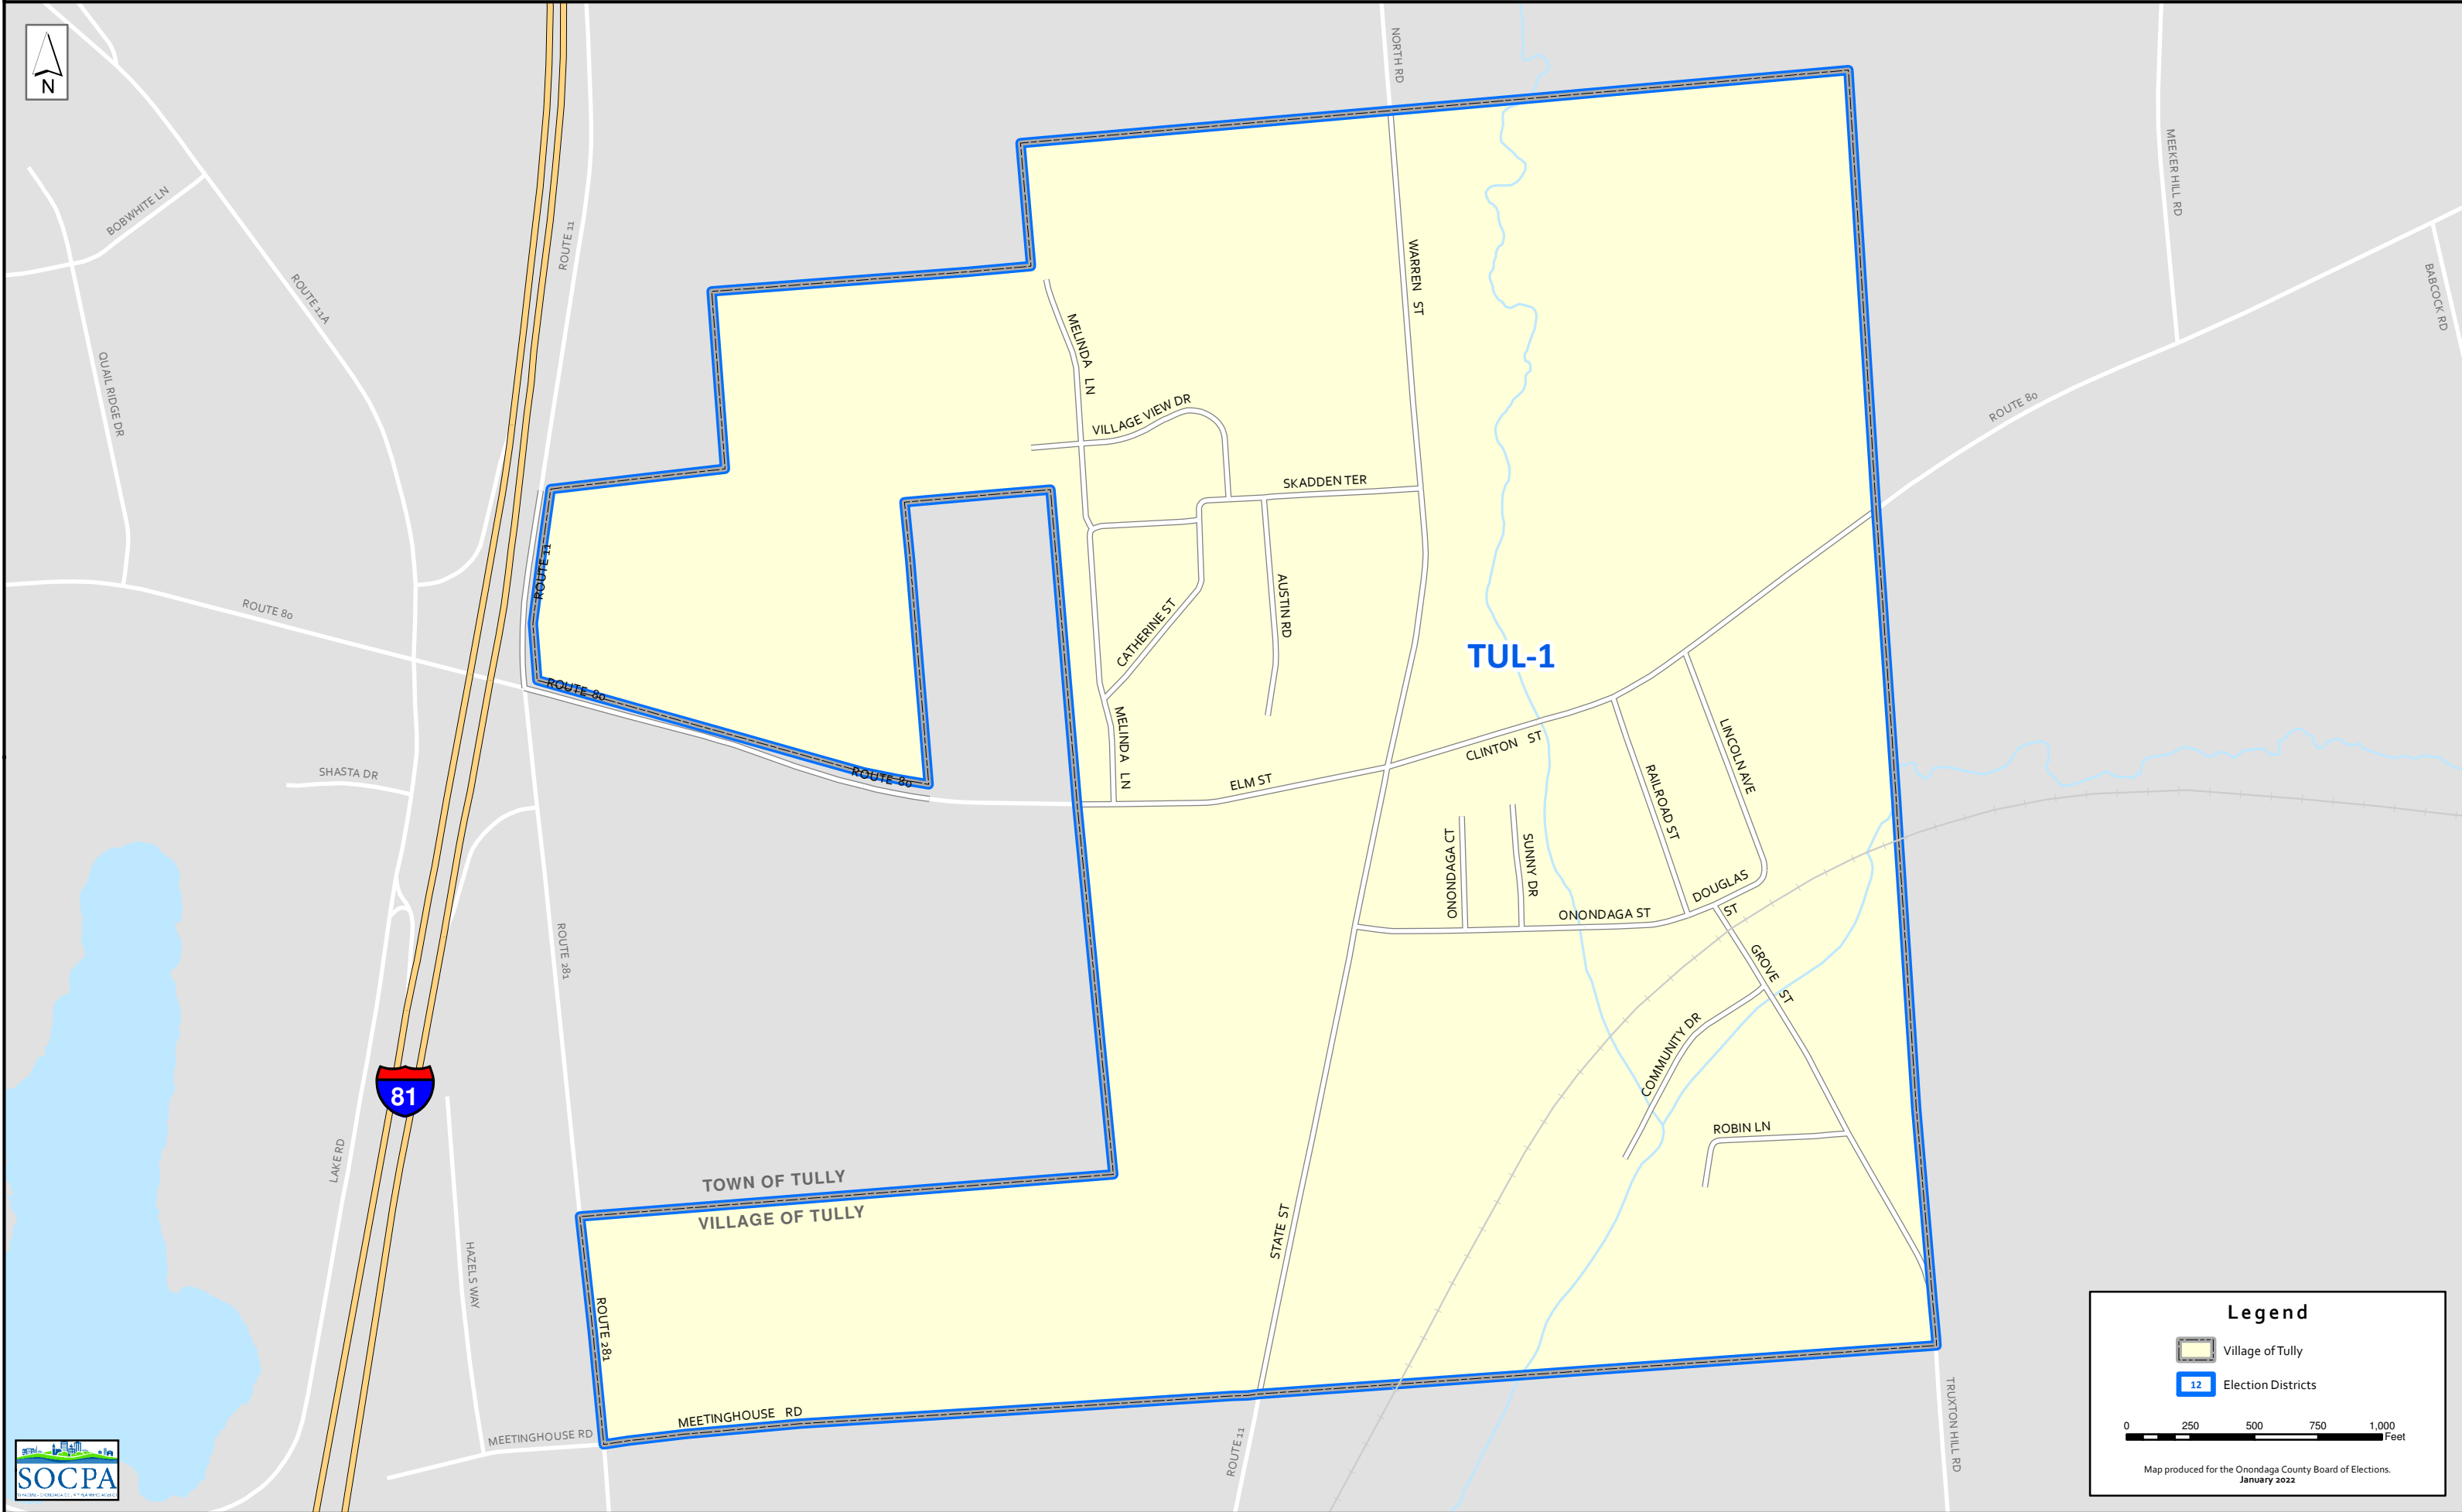

Village of Tully - Election Districts

Legend

- Village of Tully
- Election Districts

0 250 500 750 1,000 Feet

Map produced for the Onondaga County Board of Elections.
January 2022