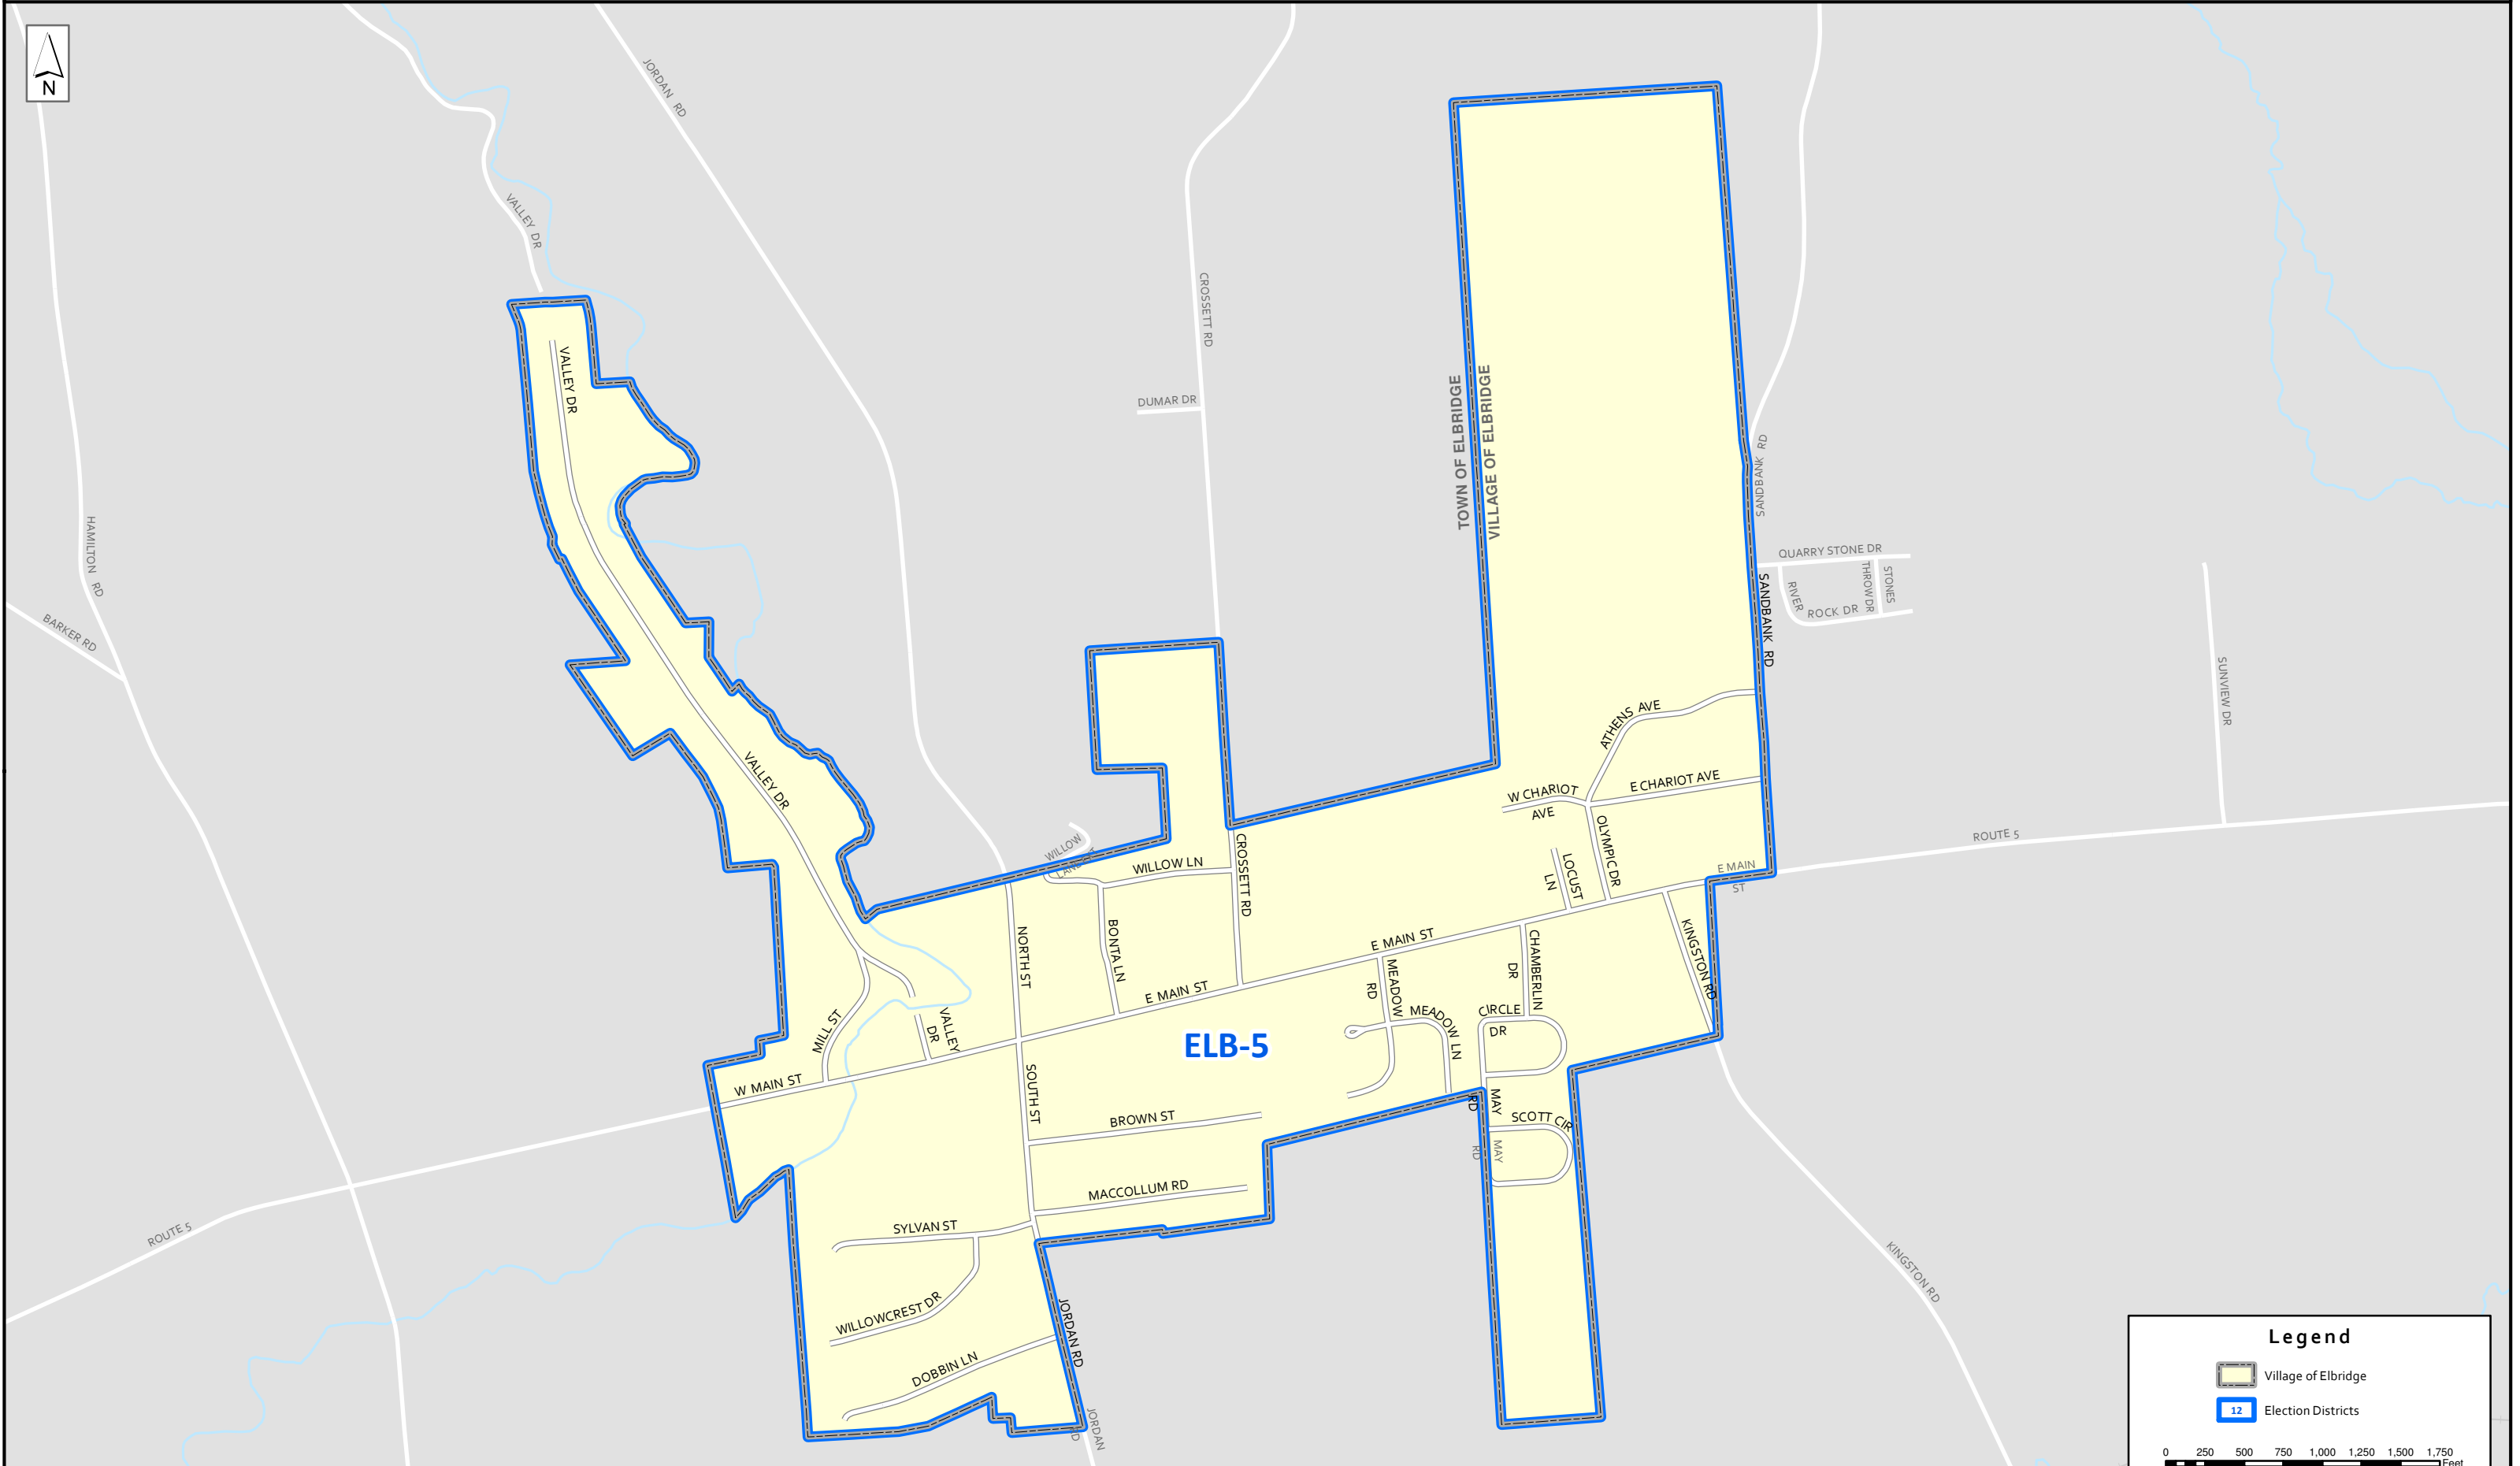

Village of Elbridge - Election Districts

ELB-5

Legend

-  Village of Elbridge
-  Election Districts

0 250 500 750 1,000 1,250 1,500 1,750 Feet

Map produced for the Onondaga County Board of Elections.
January 2022