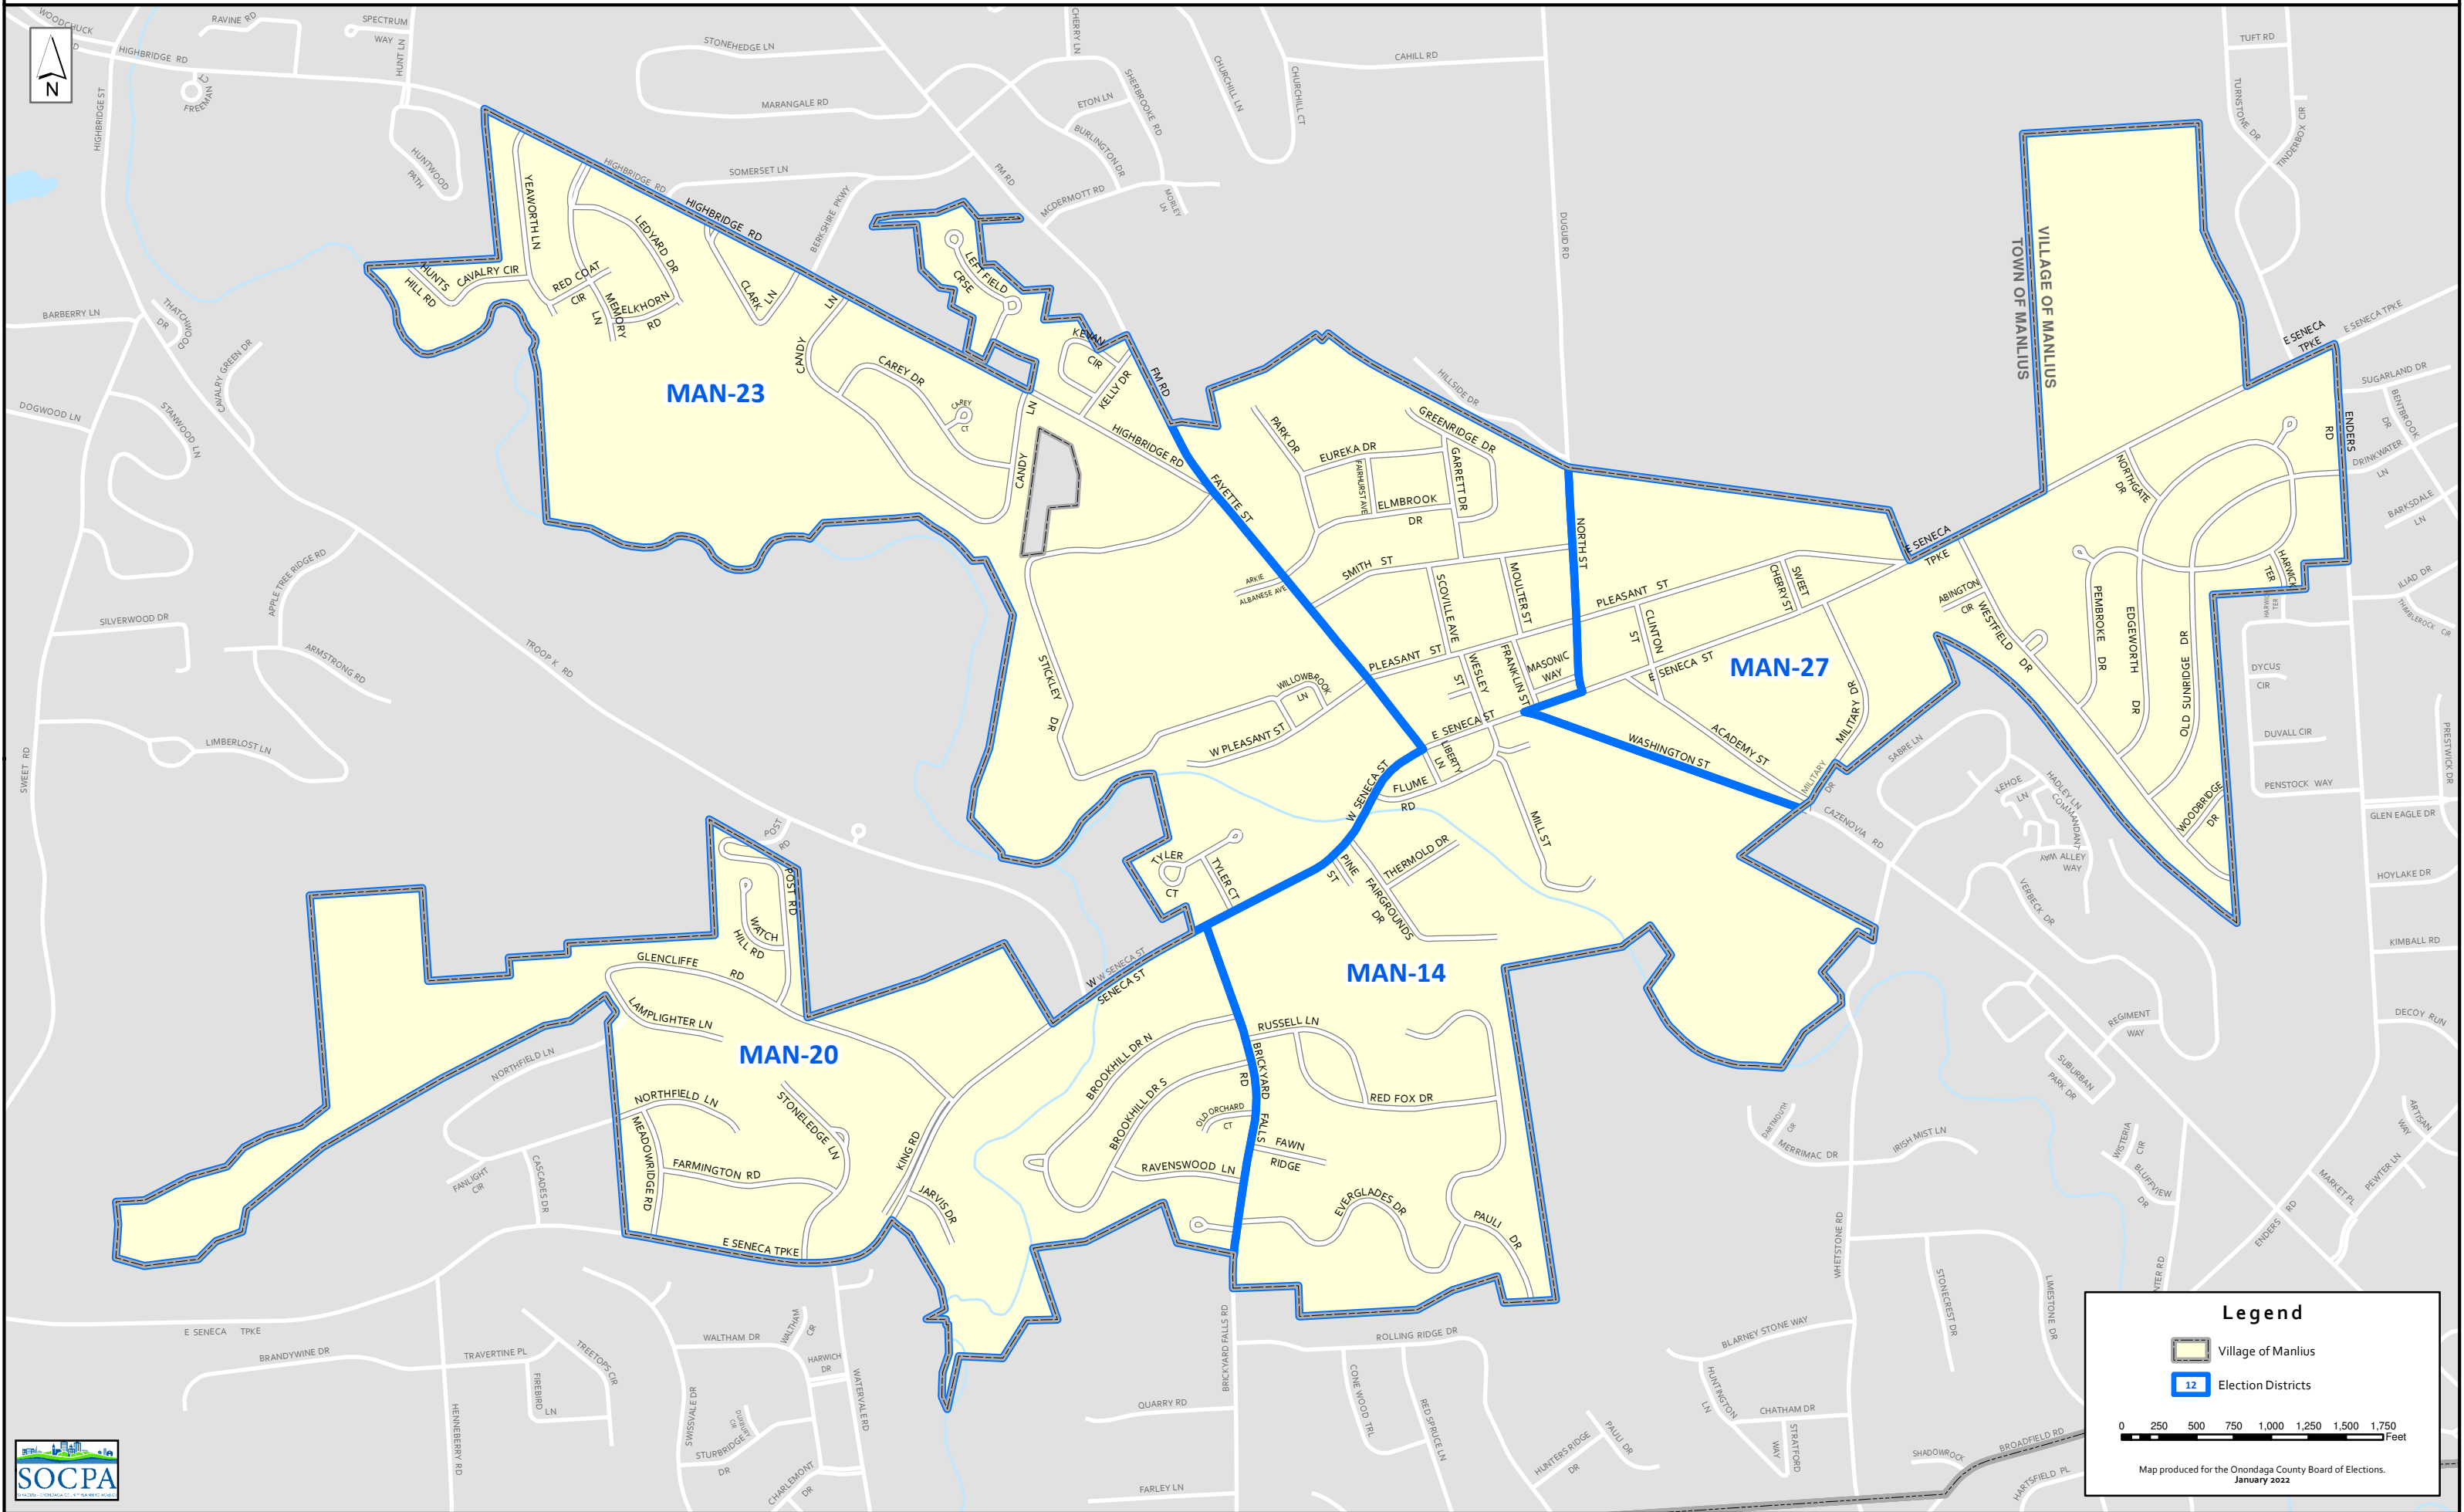

Village of Manlius - Election Districts

Legend

- Village of Manlius
- Election Districts

0 250 500 750 1,000 1,250 1,500 1,750 Feet

Map produced for the Onondaga County Board of Elections.
January 2022