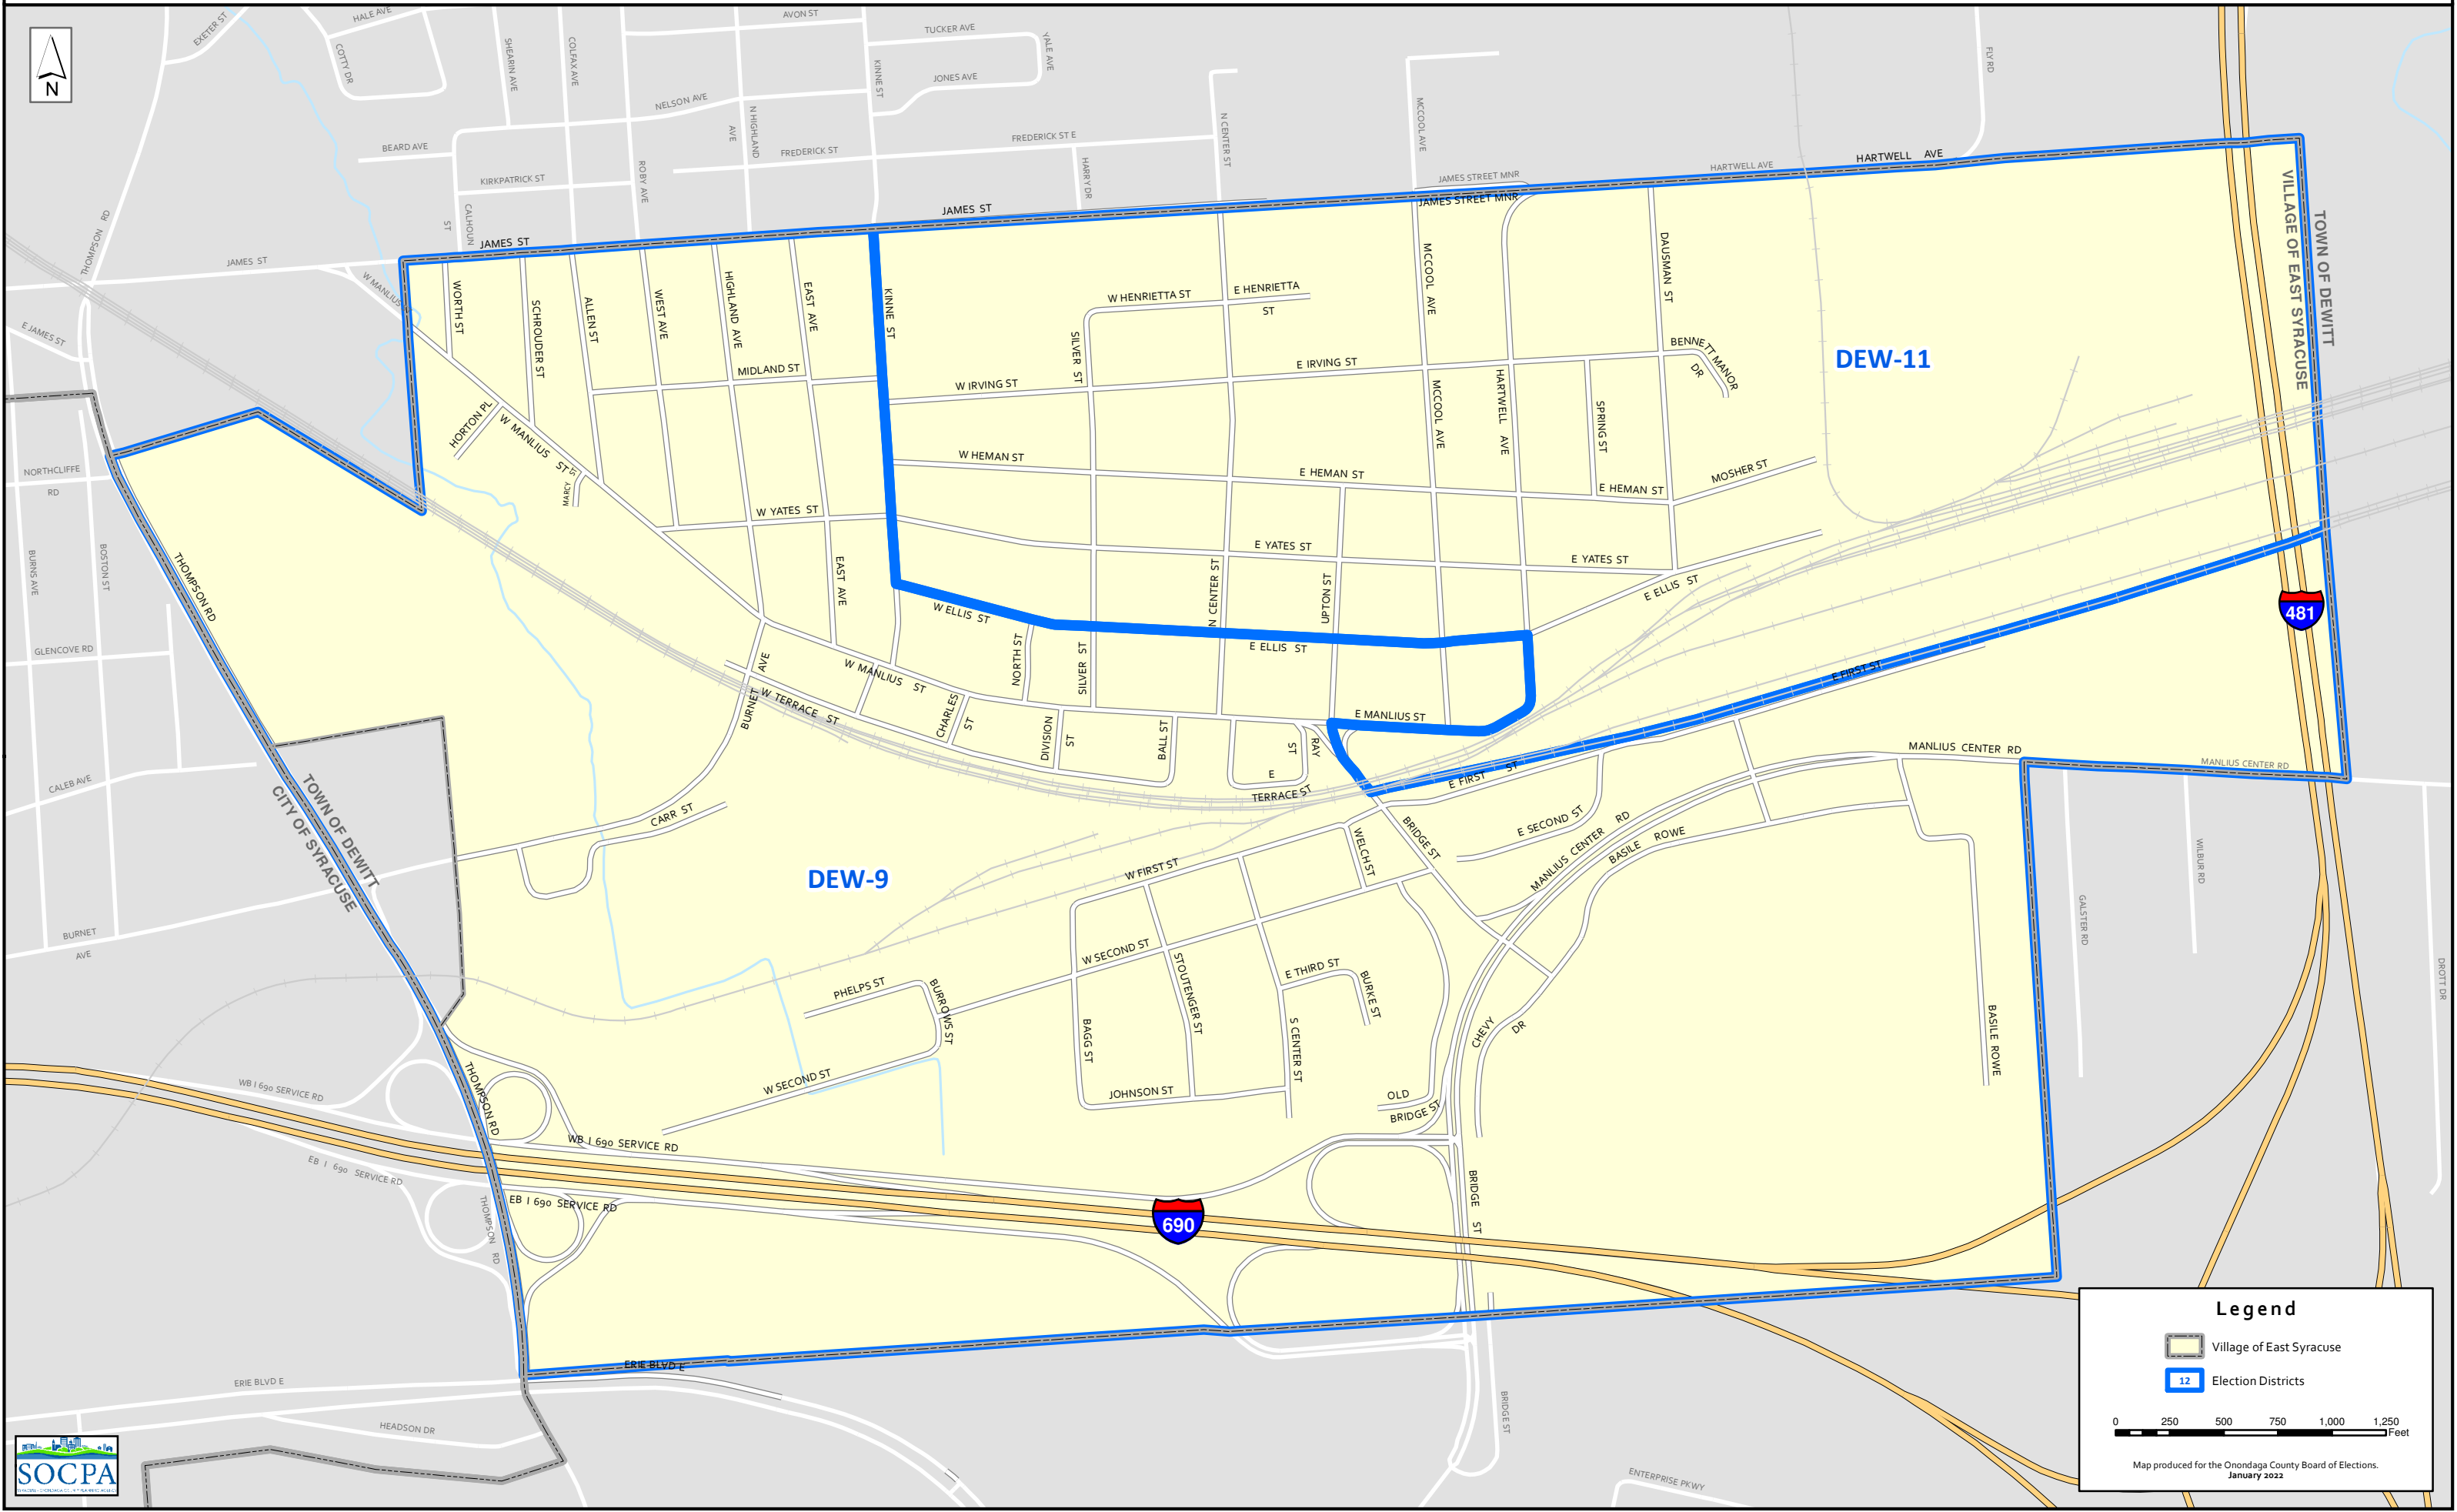

# Village of East Syracuse - Election Districts

**Legend**

- Village of East Syracuse
- Election Districts

0 250 500 750 1,000 1,250 Feet

Map produced for the Onondaga County Board of Elections.  
January 2022