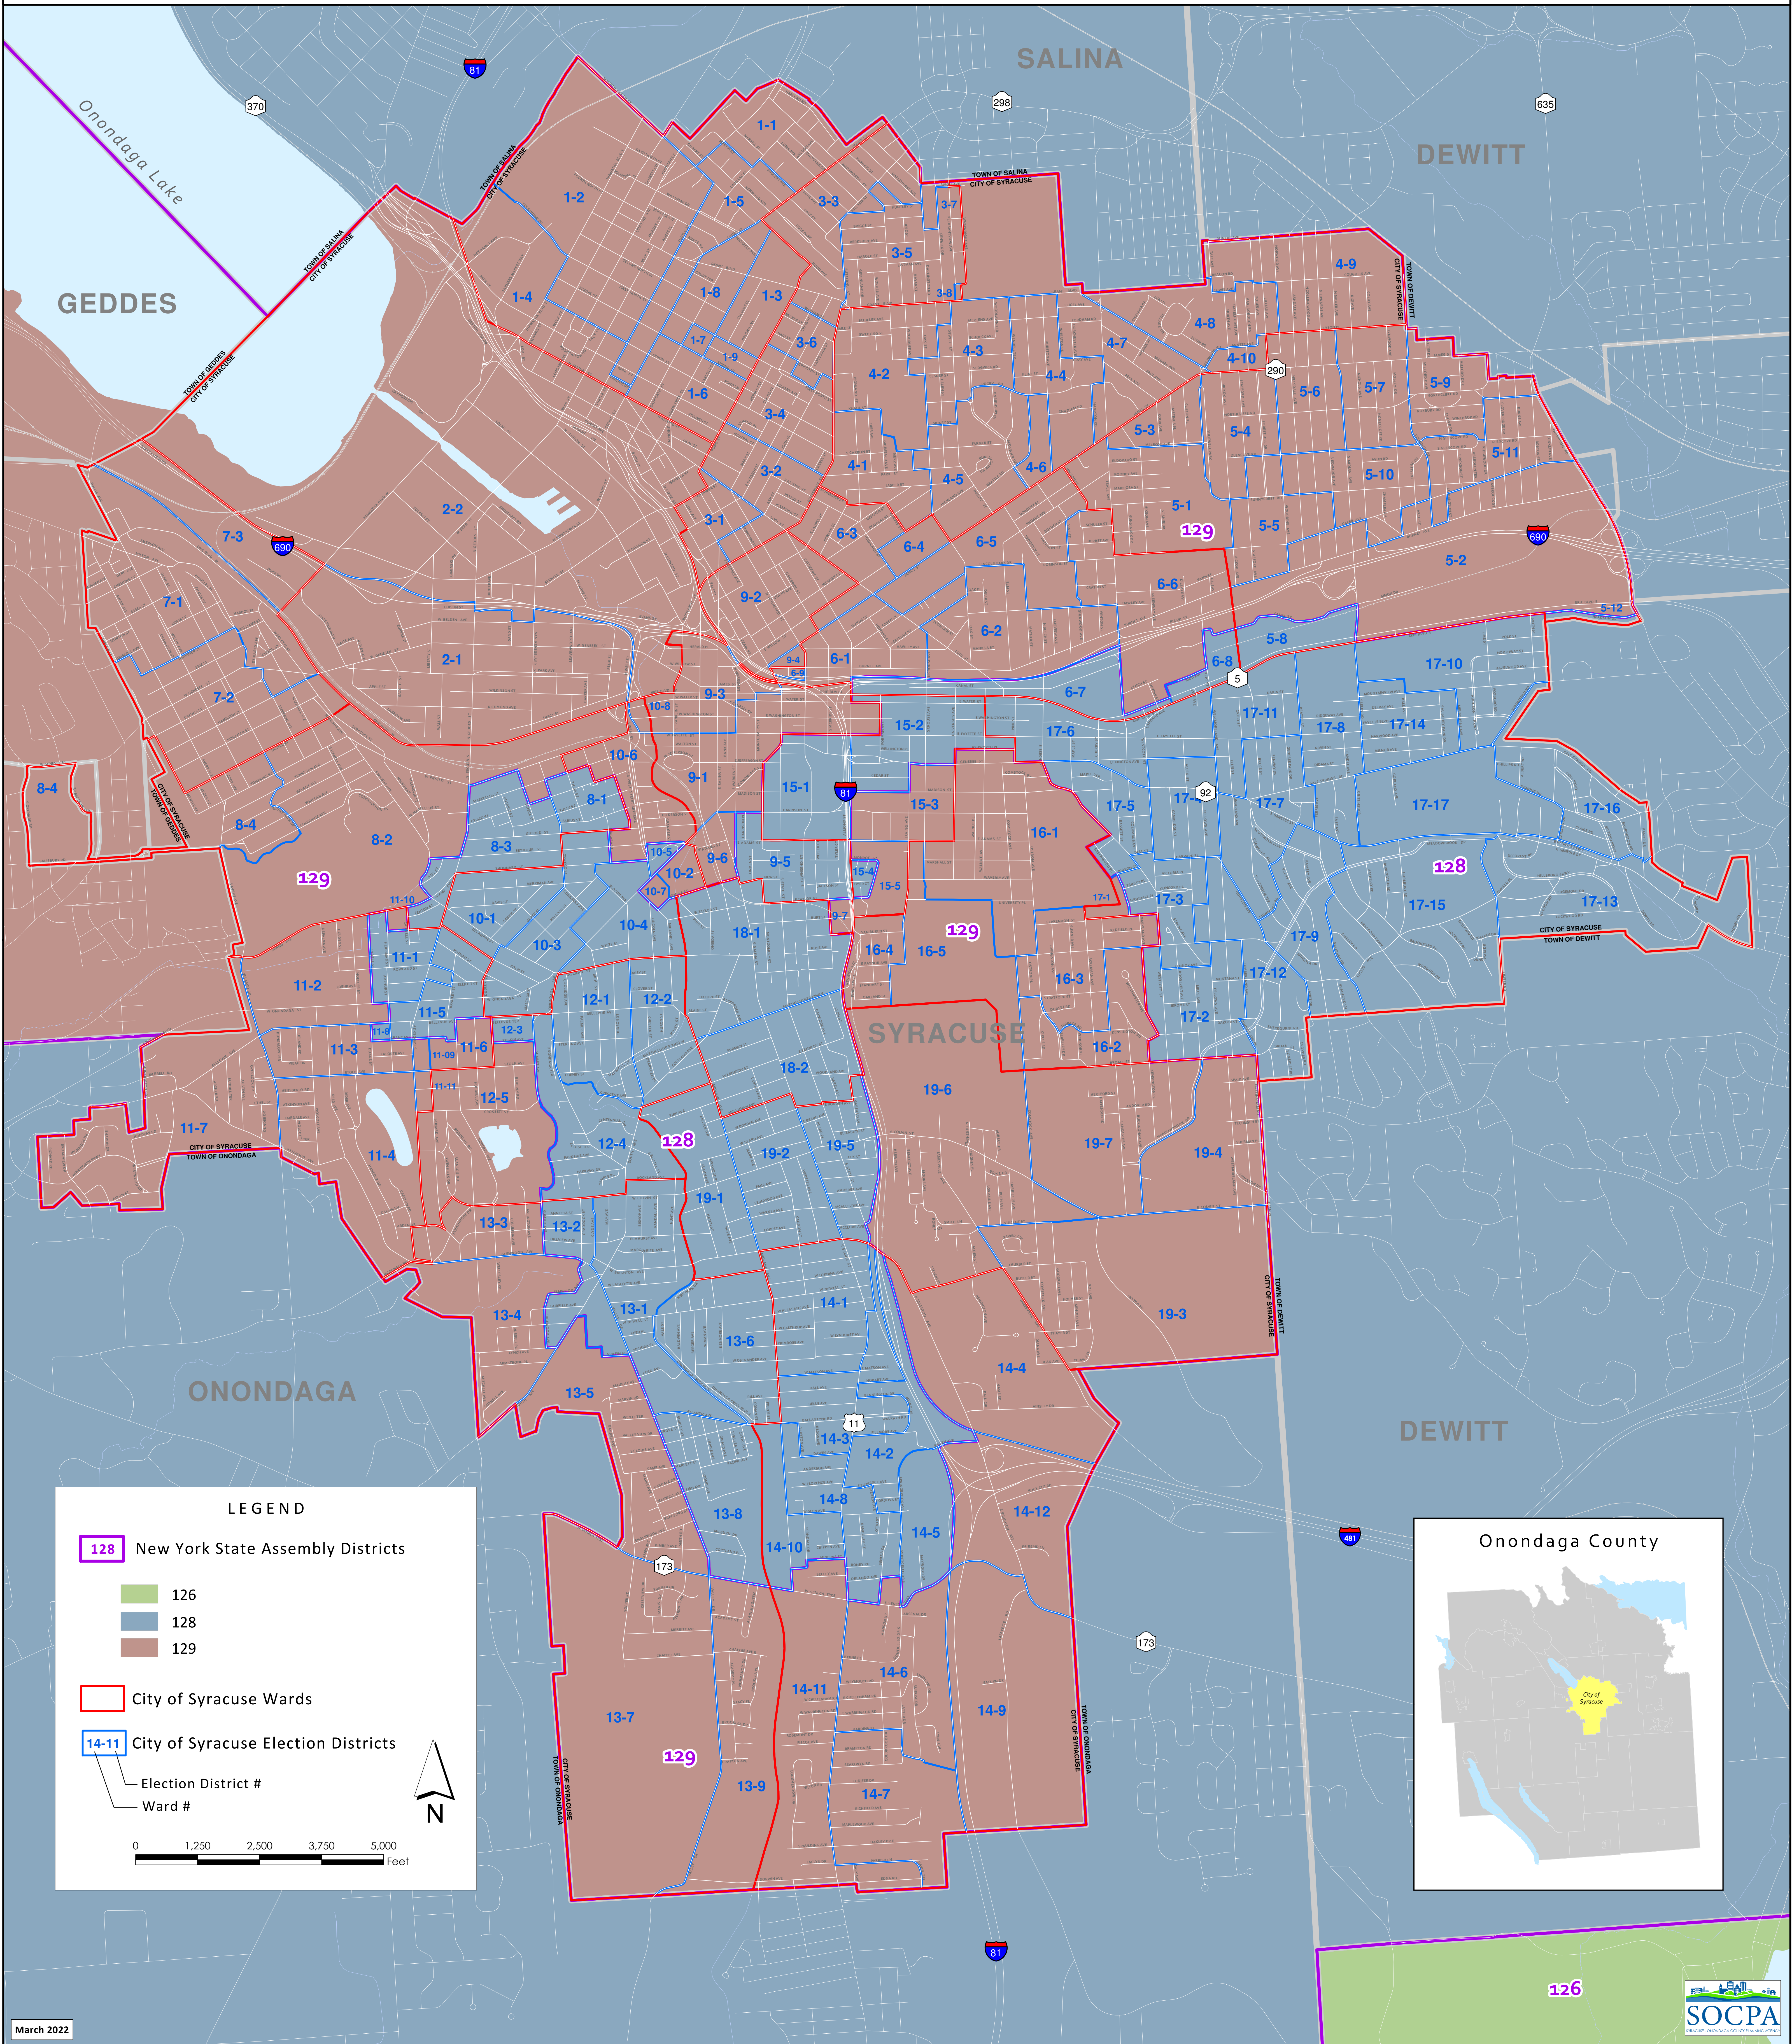

NEW YORK STATE ASSEMBLY DISTRICTS IN THE CITY OF SYRACUSE

LEGEND

- 128 New York State Assembly Districts
- 126
- 128
- 129
- City of Syracuse Wards
- City of Syracuse Election Districts
- Election District #
- Ward #

0 1,250 2,500 3,750 5,000 Feet

N