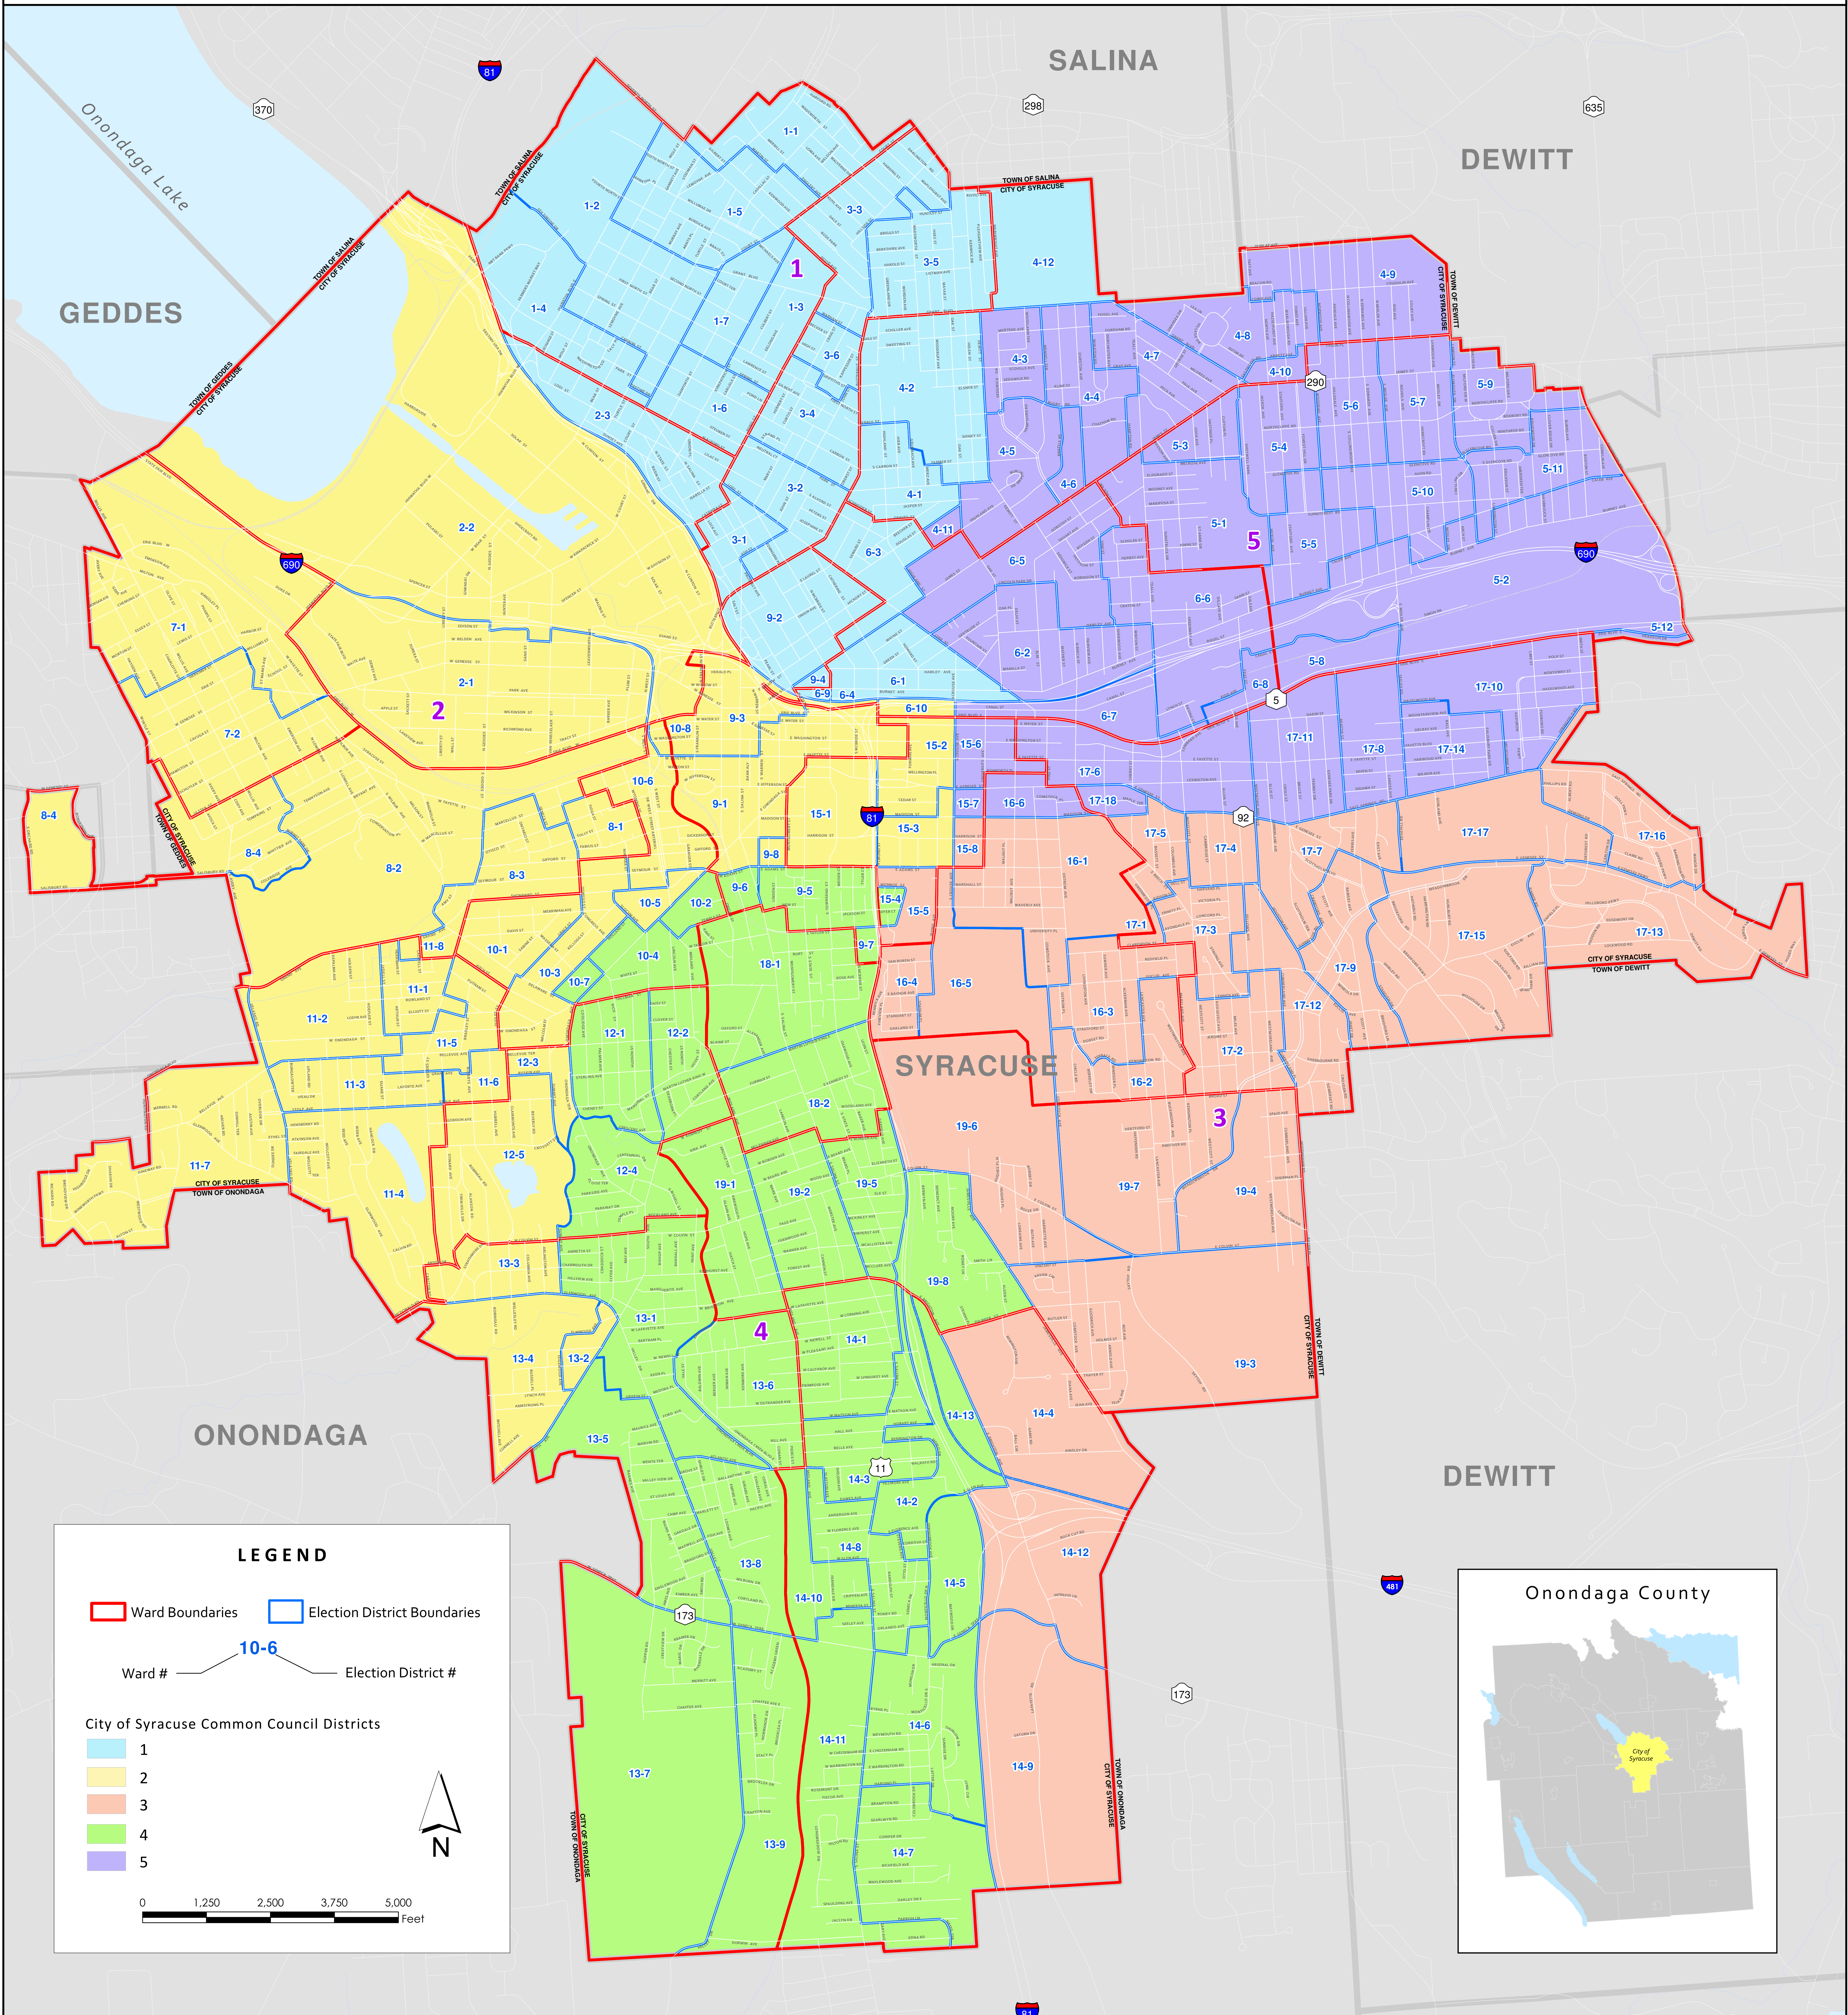

COMMON COUNCIL DISTRICTS IN THE CITY OF SYRACUSE

LEGEND

Ward Boundaries
 Election District Boundaries

Ward # ——— **10-6** ——— Election District #

City of Syracuse Common Council Districts

- 1
- 2
- 3
- 4
- 5

0 1,250 2,500 3,750 5,000
 Feet