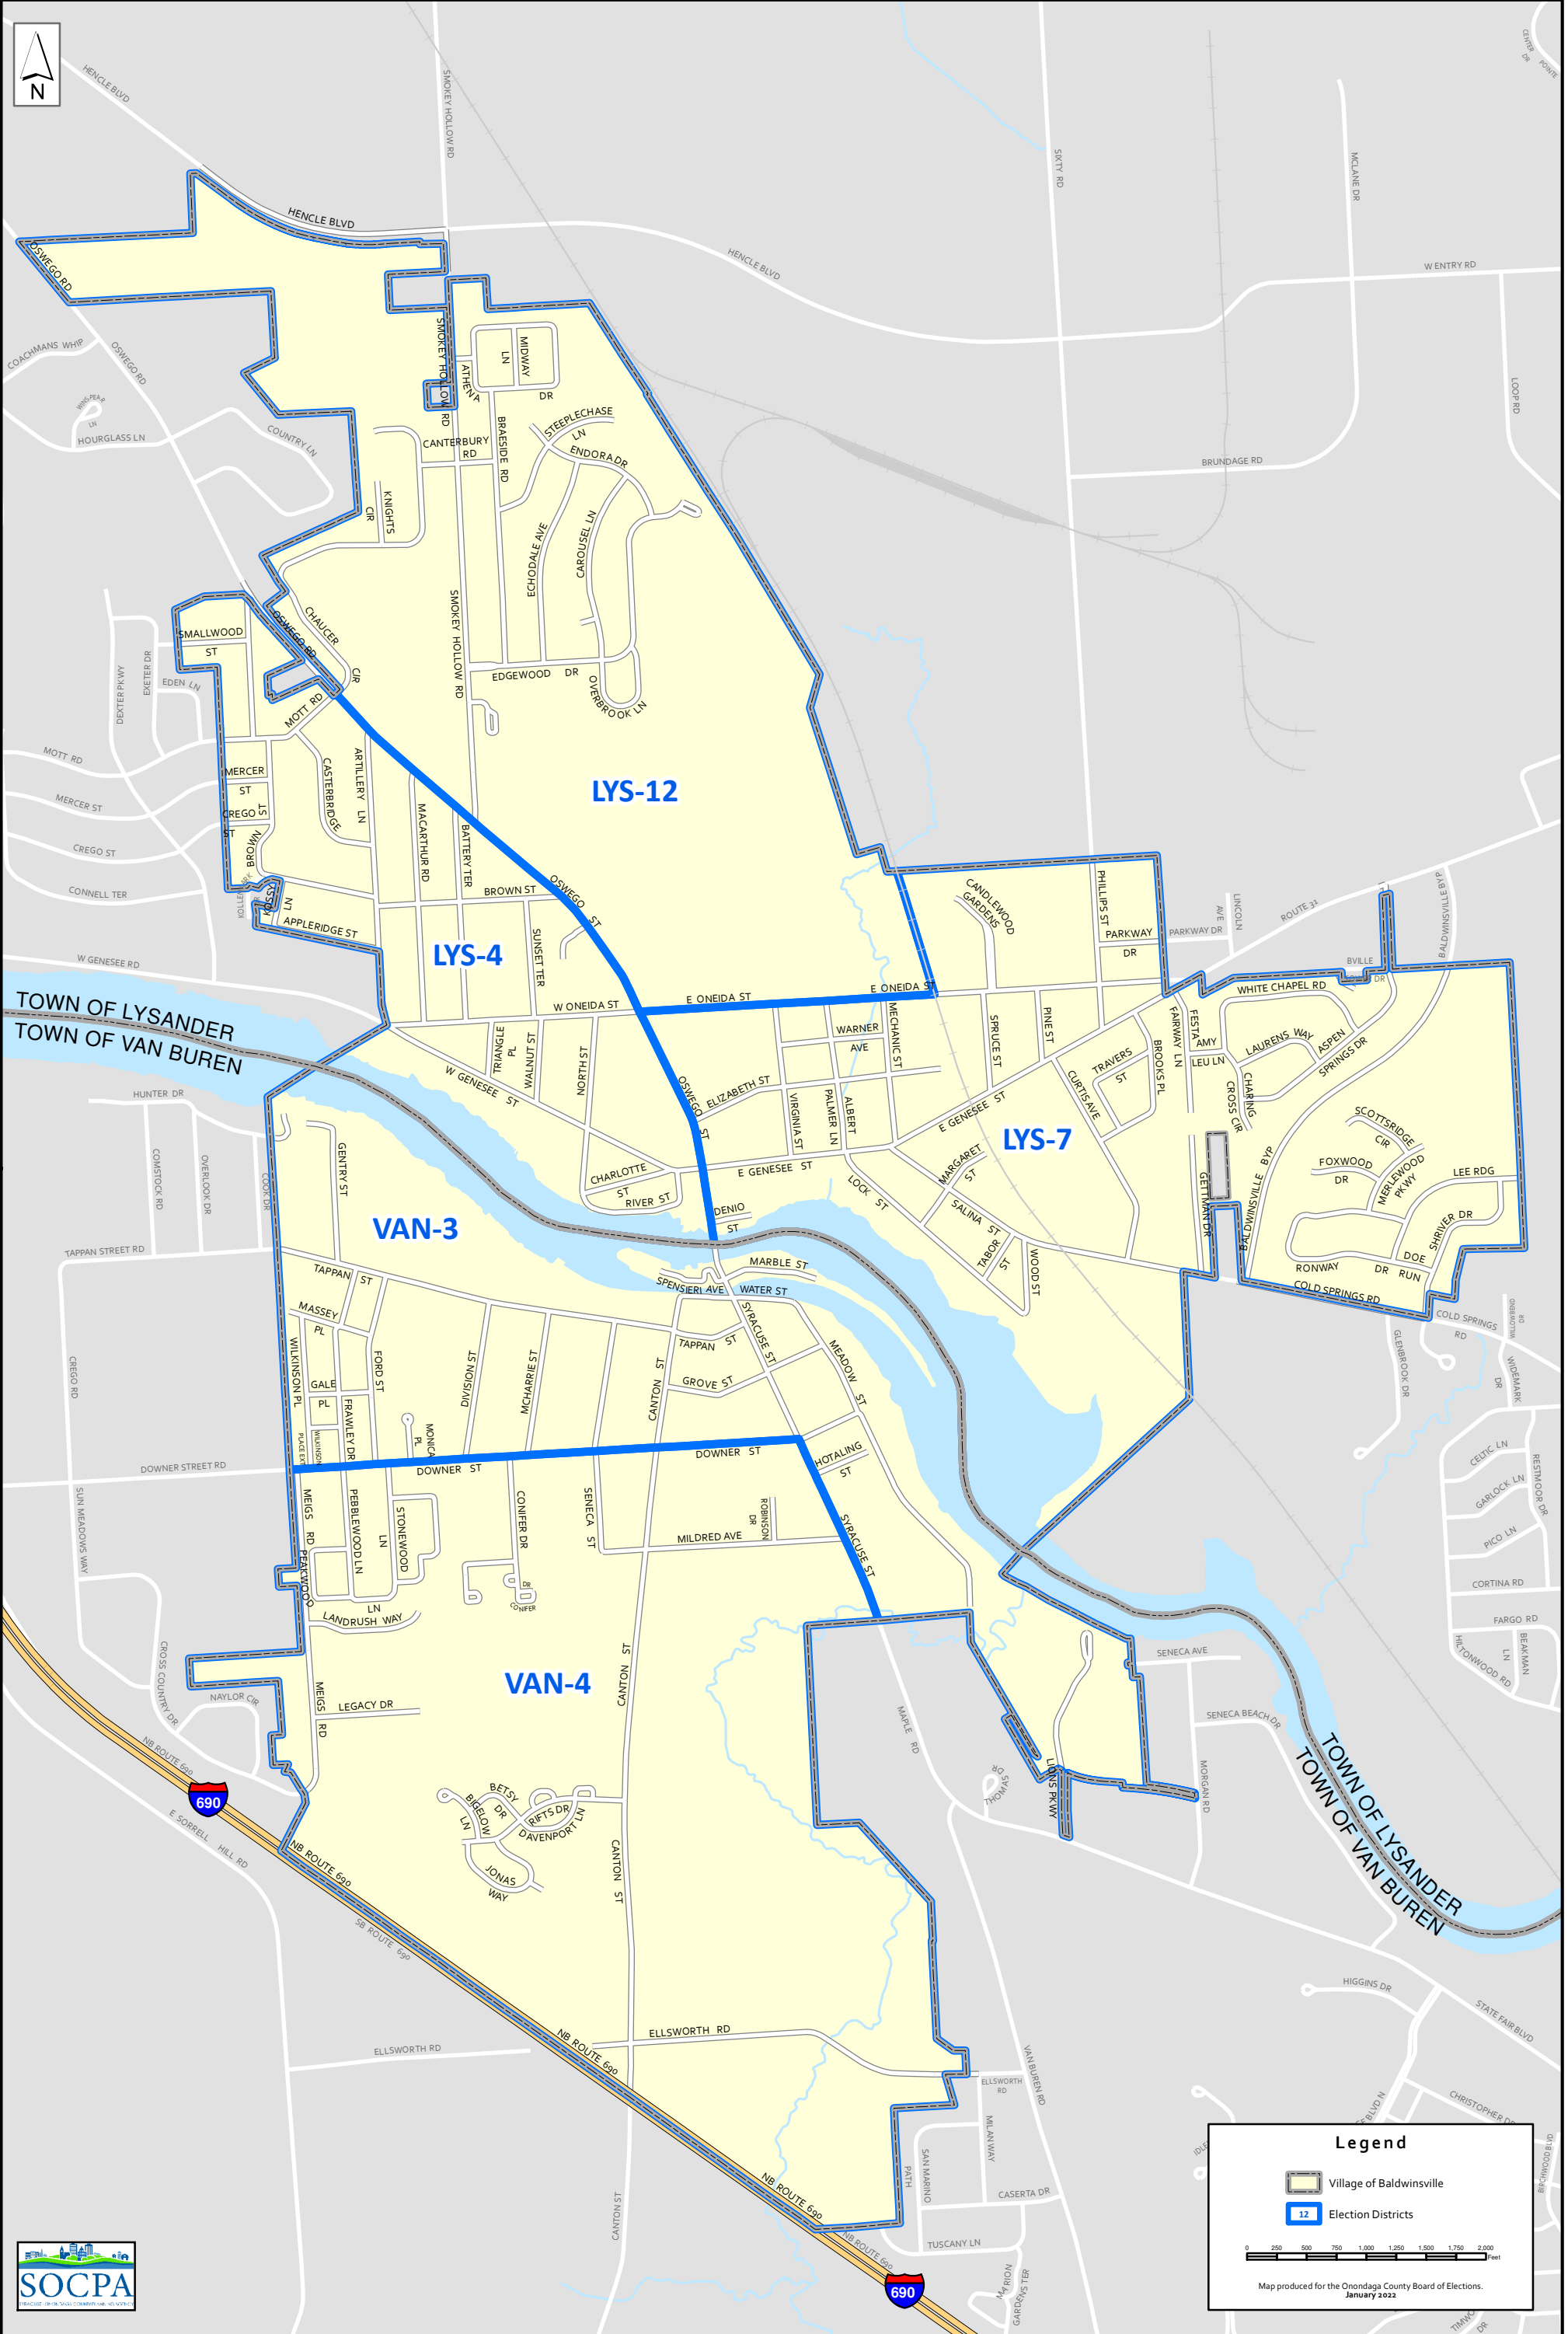

Village of Baldwinsville - Election Districts

Legend

- Village of Baldwinsville
- Election Districts

0 250 500 750 1,000 1,250 1,500 1,750 2,000 Feet

Map produced for the Onondaga County Board of Elections.
January 2022