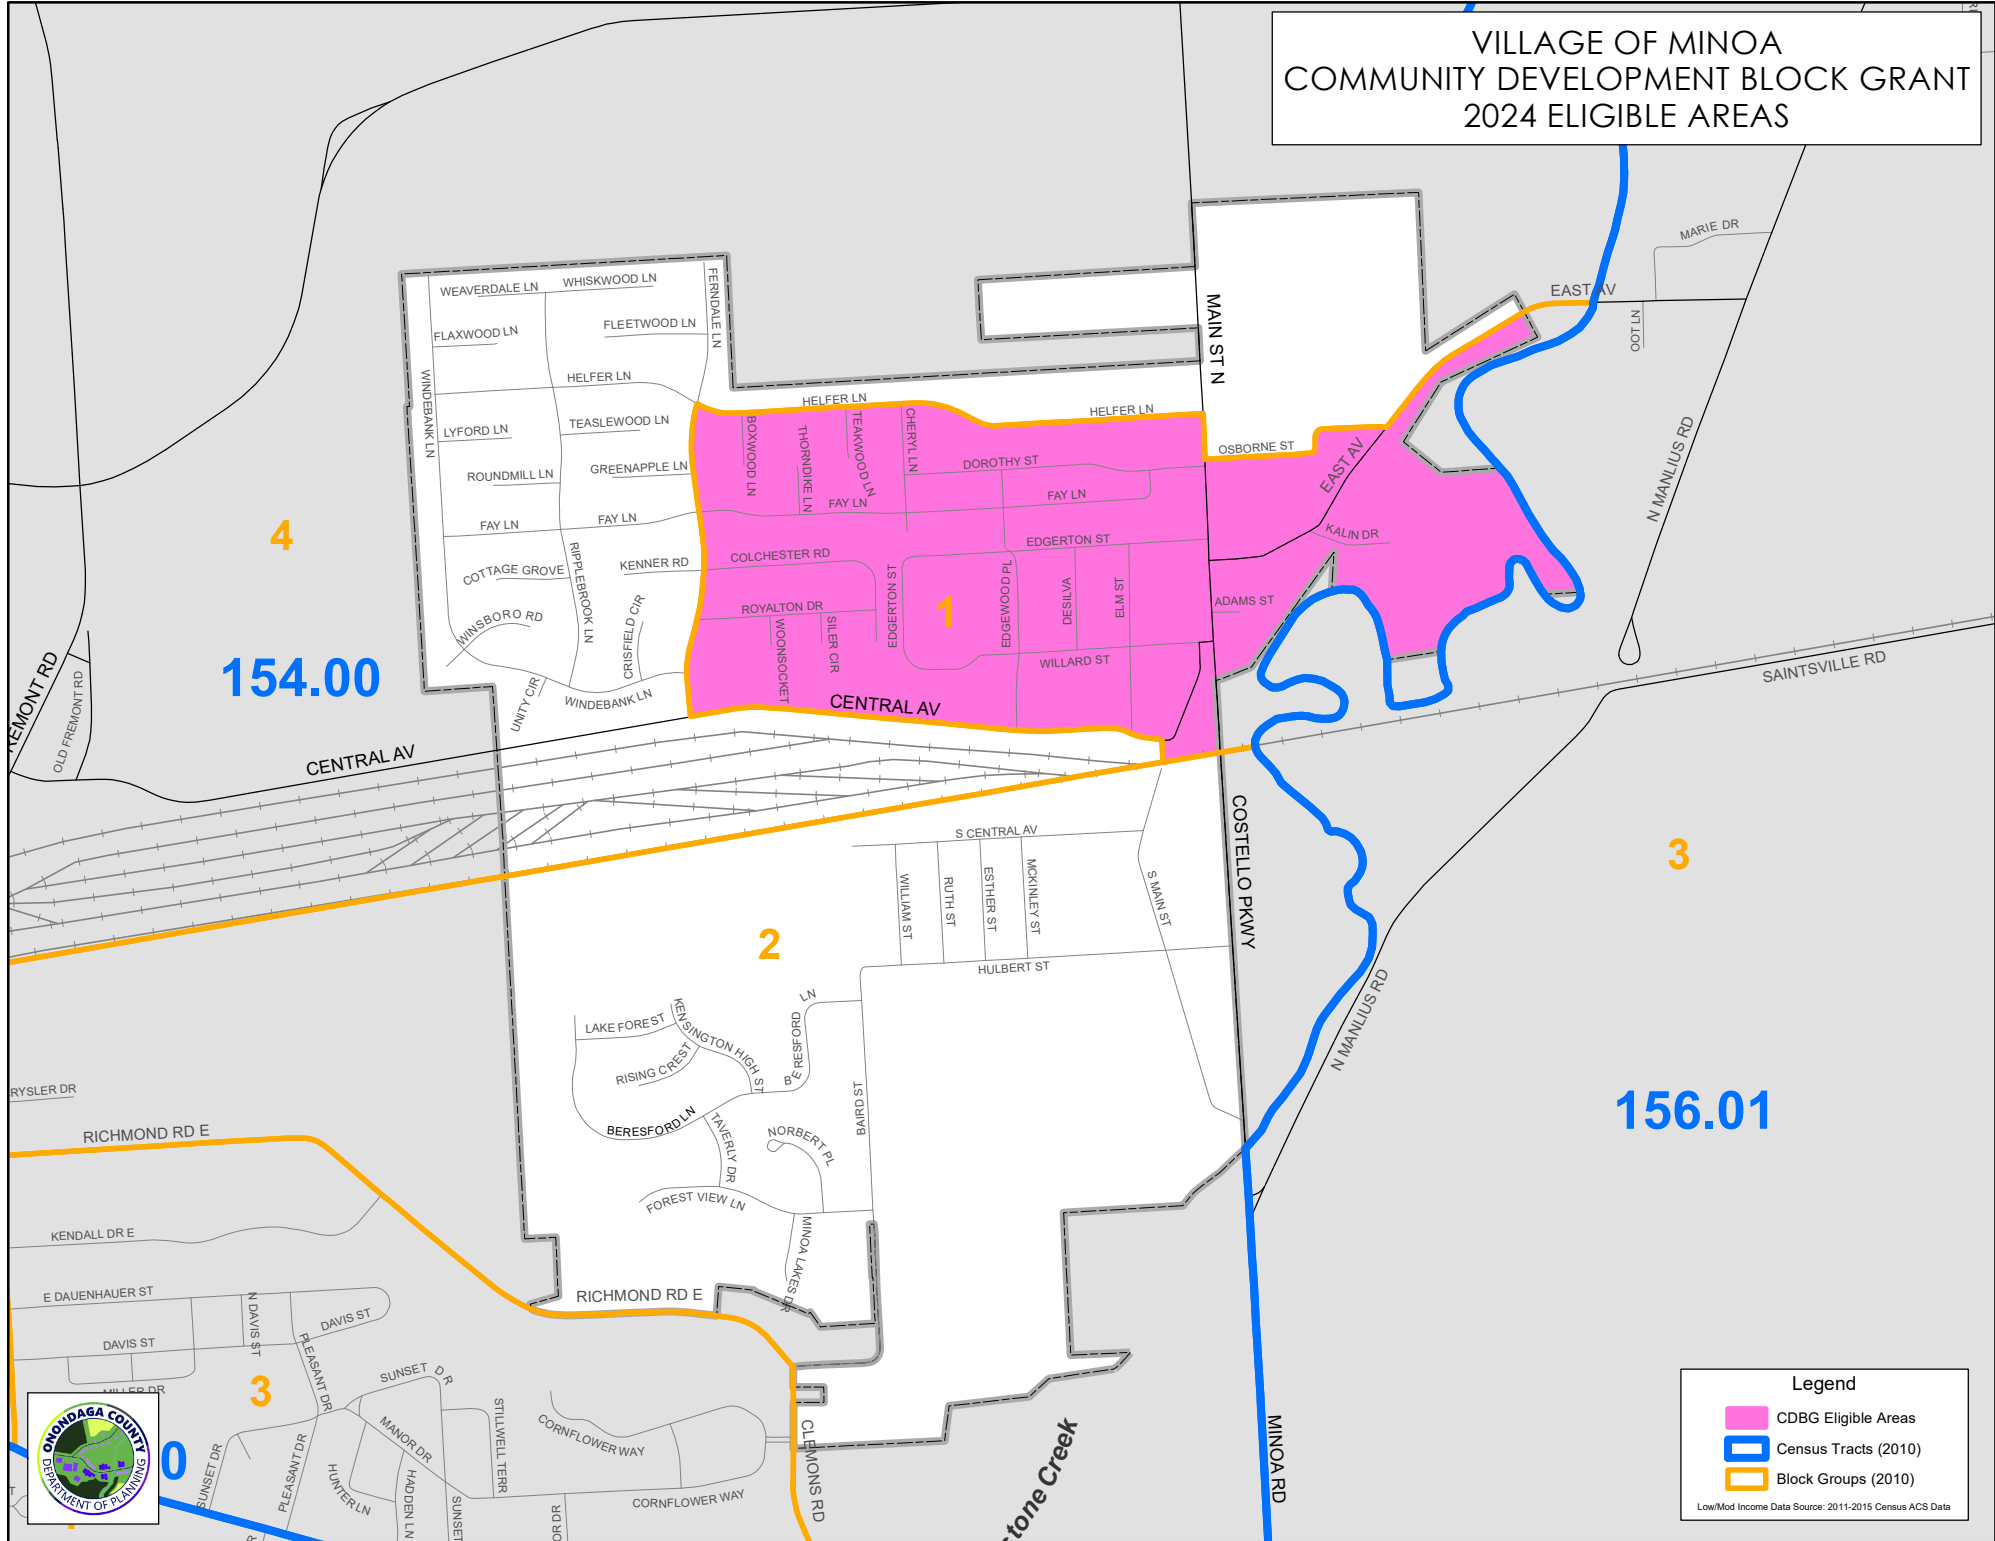

VILLAGE OF MINOA COMMUNITY DEVELOPMENT BLOCK GRANT 2024 ELIGIBLE AREAS

4
154.00

1

2

3

156.01

Legend

- CDBG Eligible Areas
- Census Tracts (2010)
- Block Groups (2010)

Low/Mod Income Data Source: 2011-2015 Census ACS Data