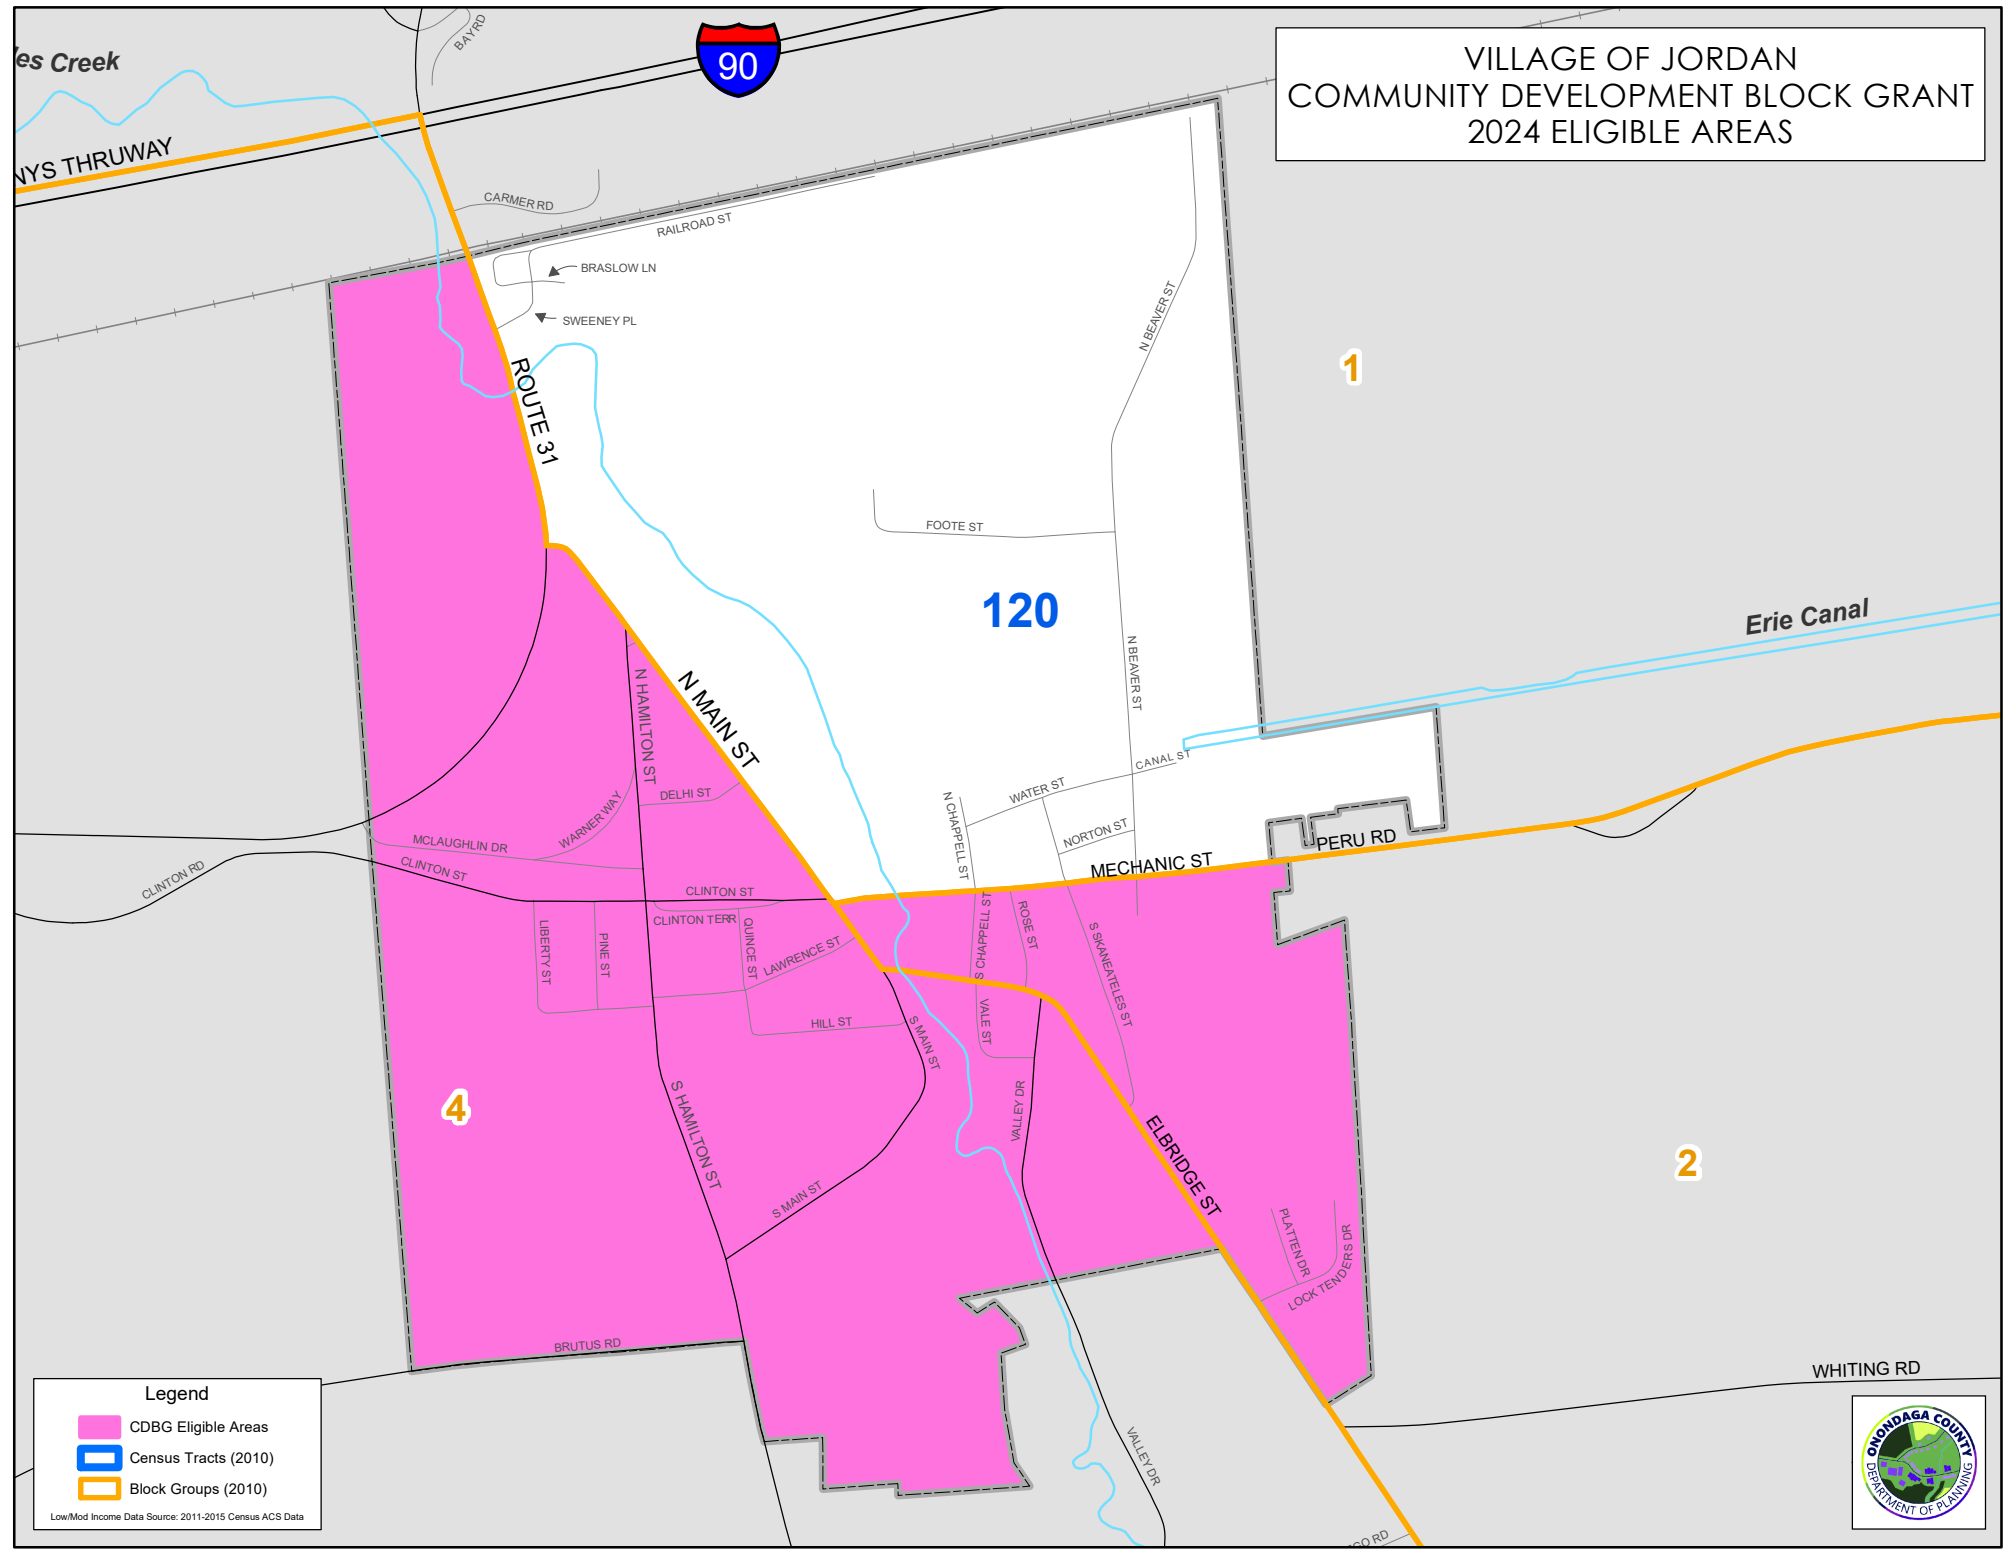

VILLAGE OF JORDAN COMMUNITY DEVELOPMENT BLOCK GRANT 2024 ELIGIBLE AREAS

Legend

- CDBG Eligible Areas
- Census Tracts (2010)
- Block Groups (2010)

Low/Mod Income Data Source: 2011-2015 Census ACS Data