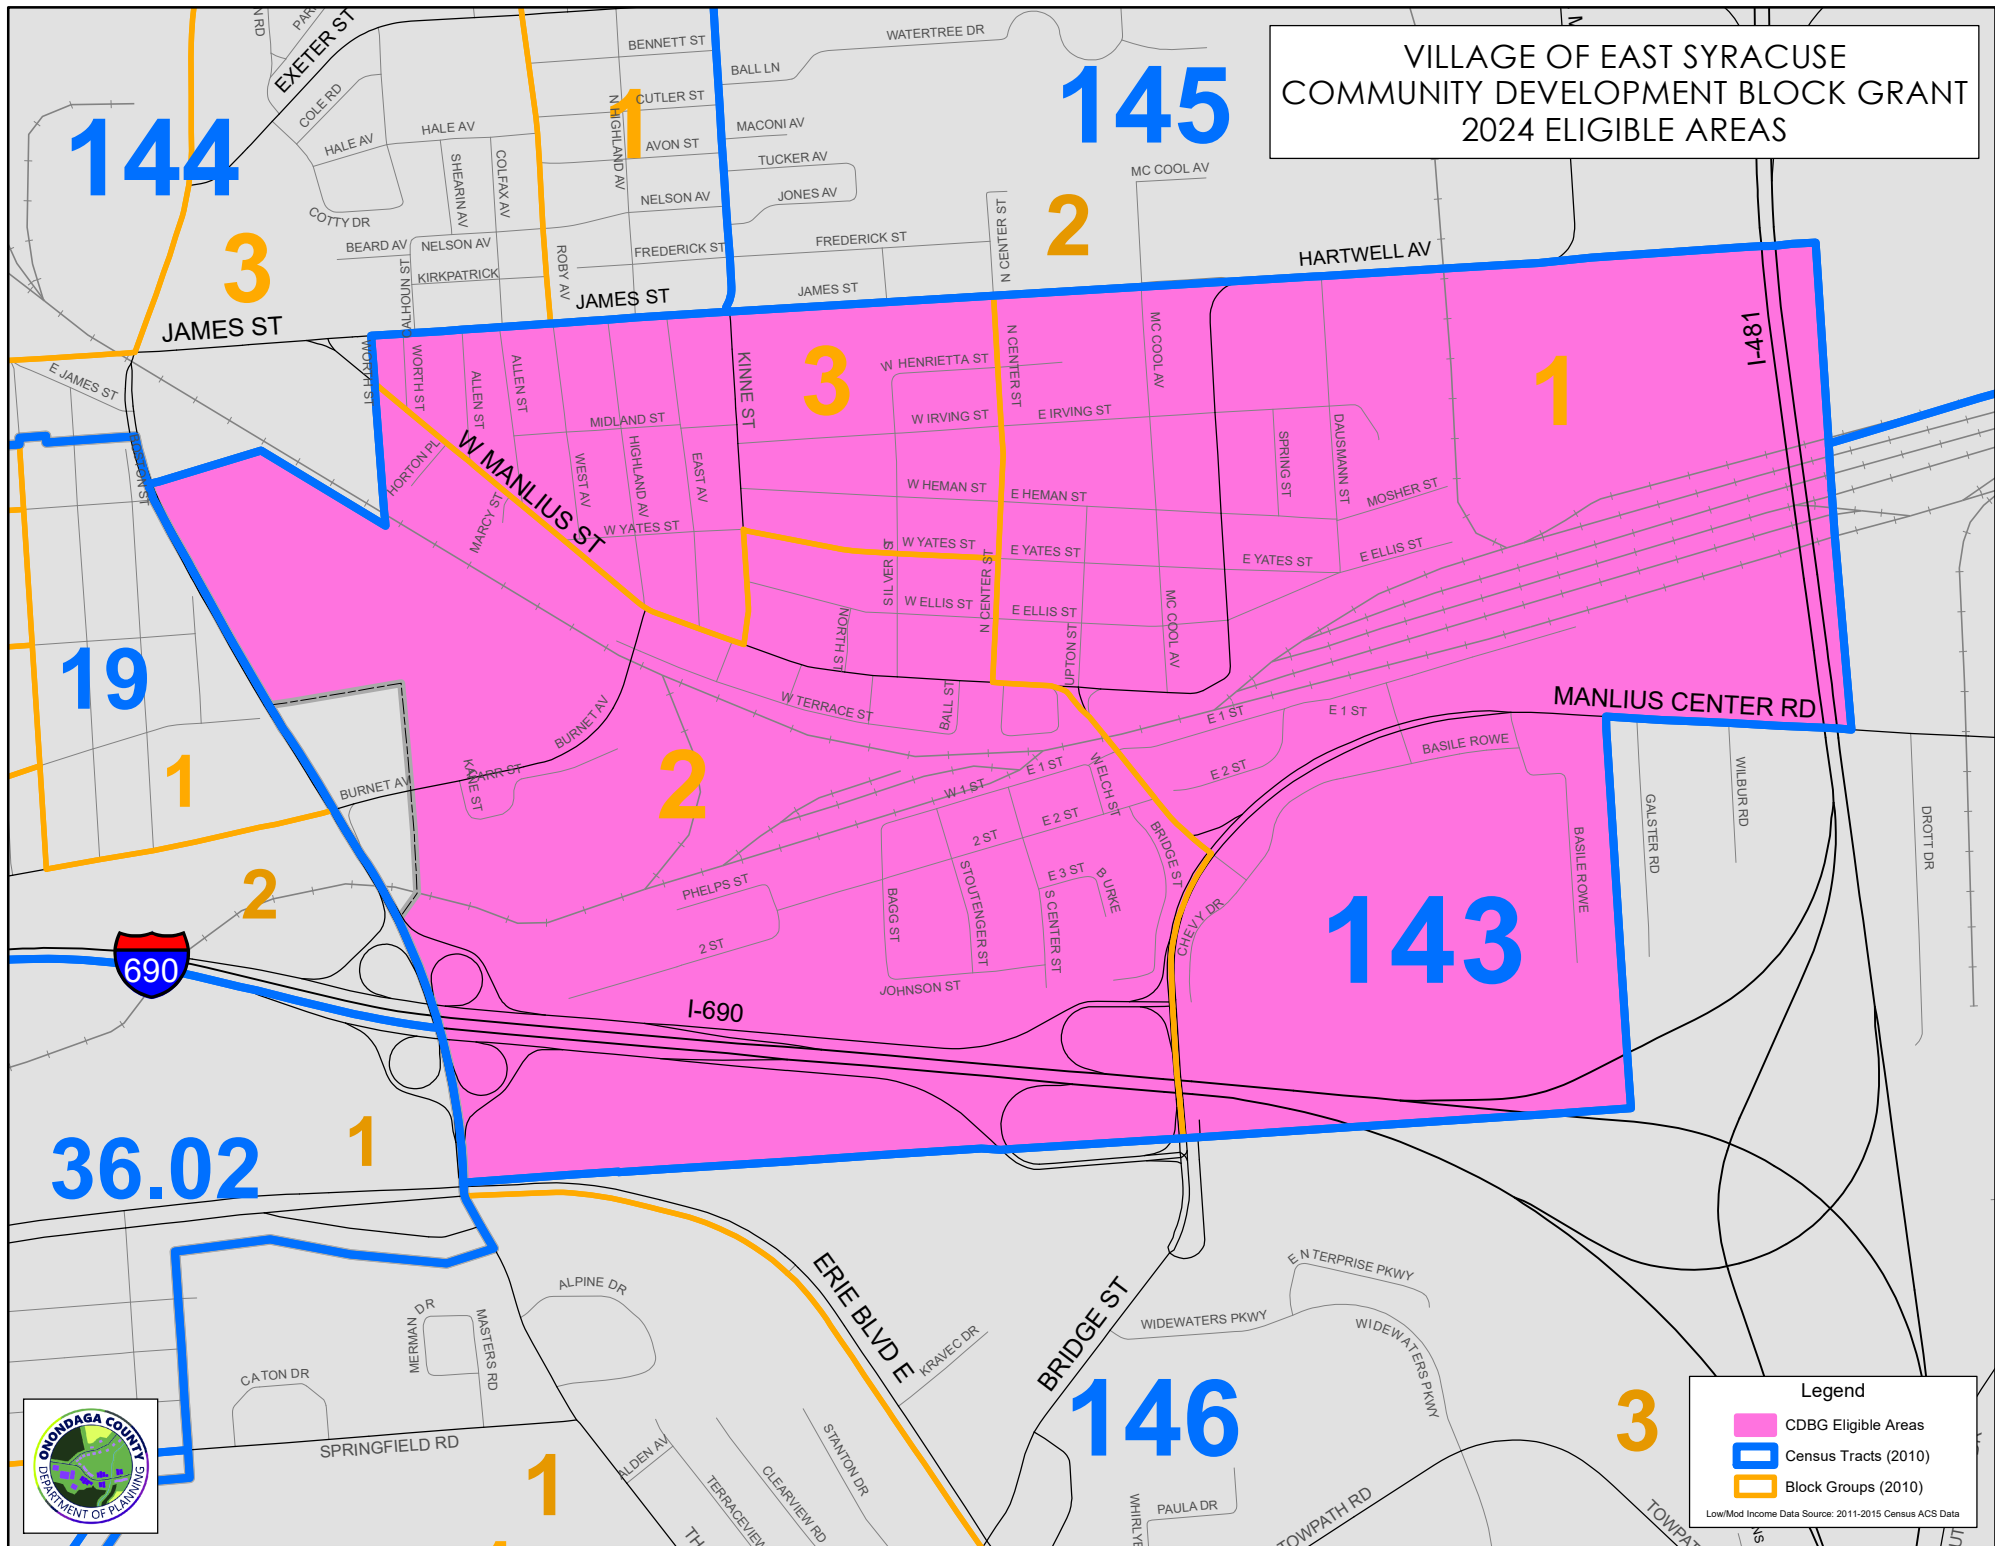

VILLAGE OF EAST SYRACUSE
 COMMUNITY DEVELOPMENT BLOCK GRANT
 2024 ELIGIBLE AREAS

Legend

- CDBG Eligible Areas
- Census Tracts (2010)
- Block Groups (2010)

Low/Mod Income Data Source: 2011-2015 Census ACS Data