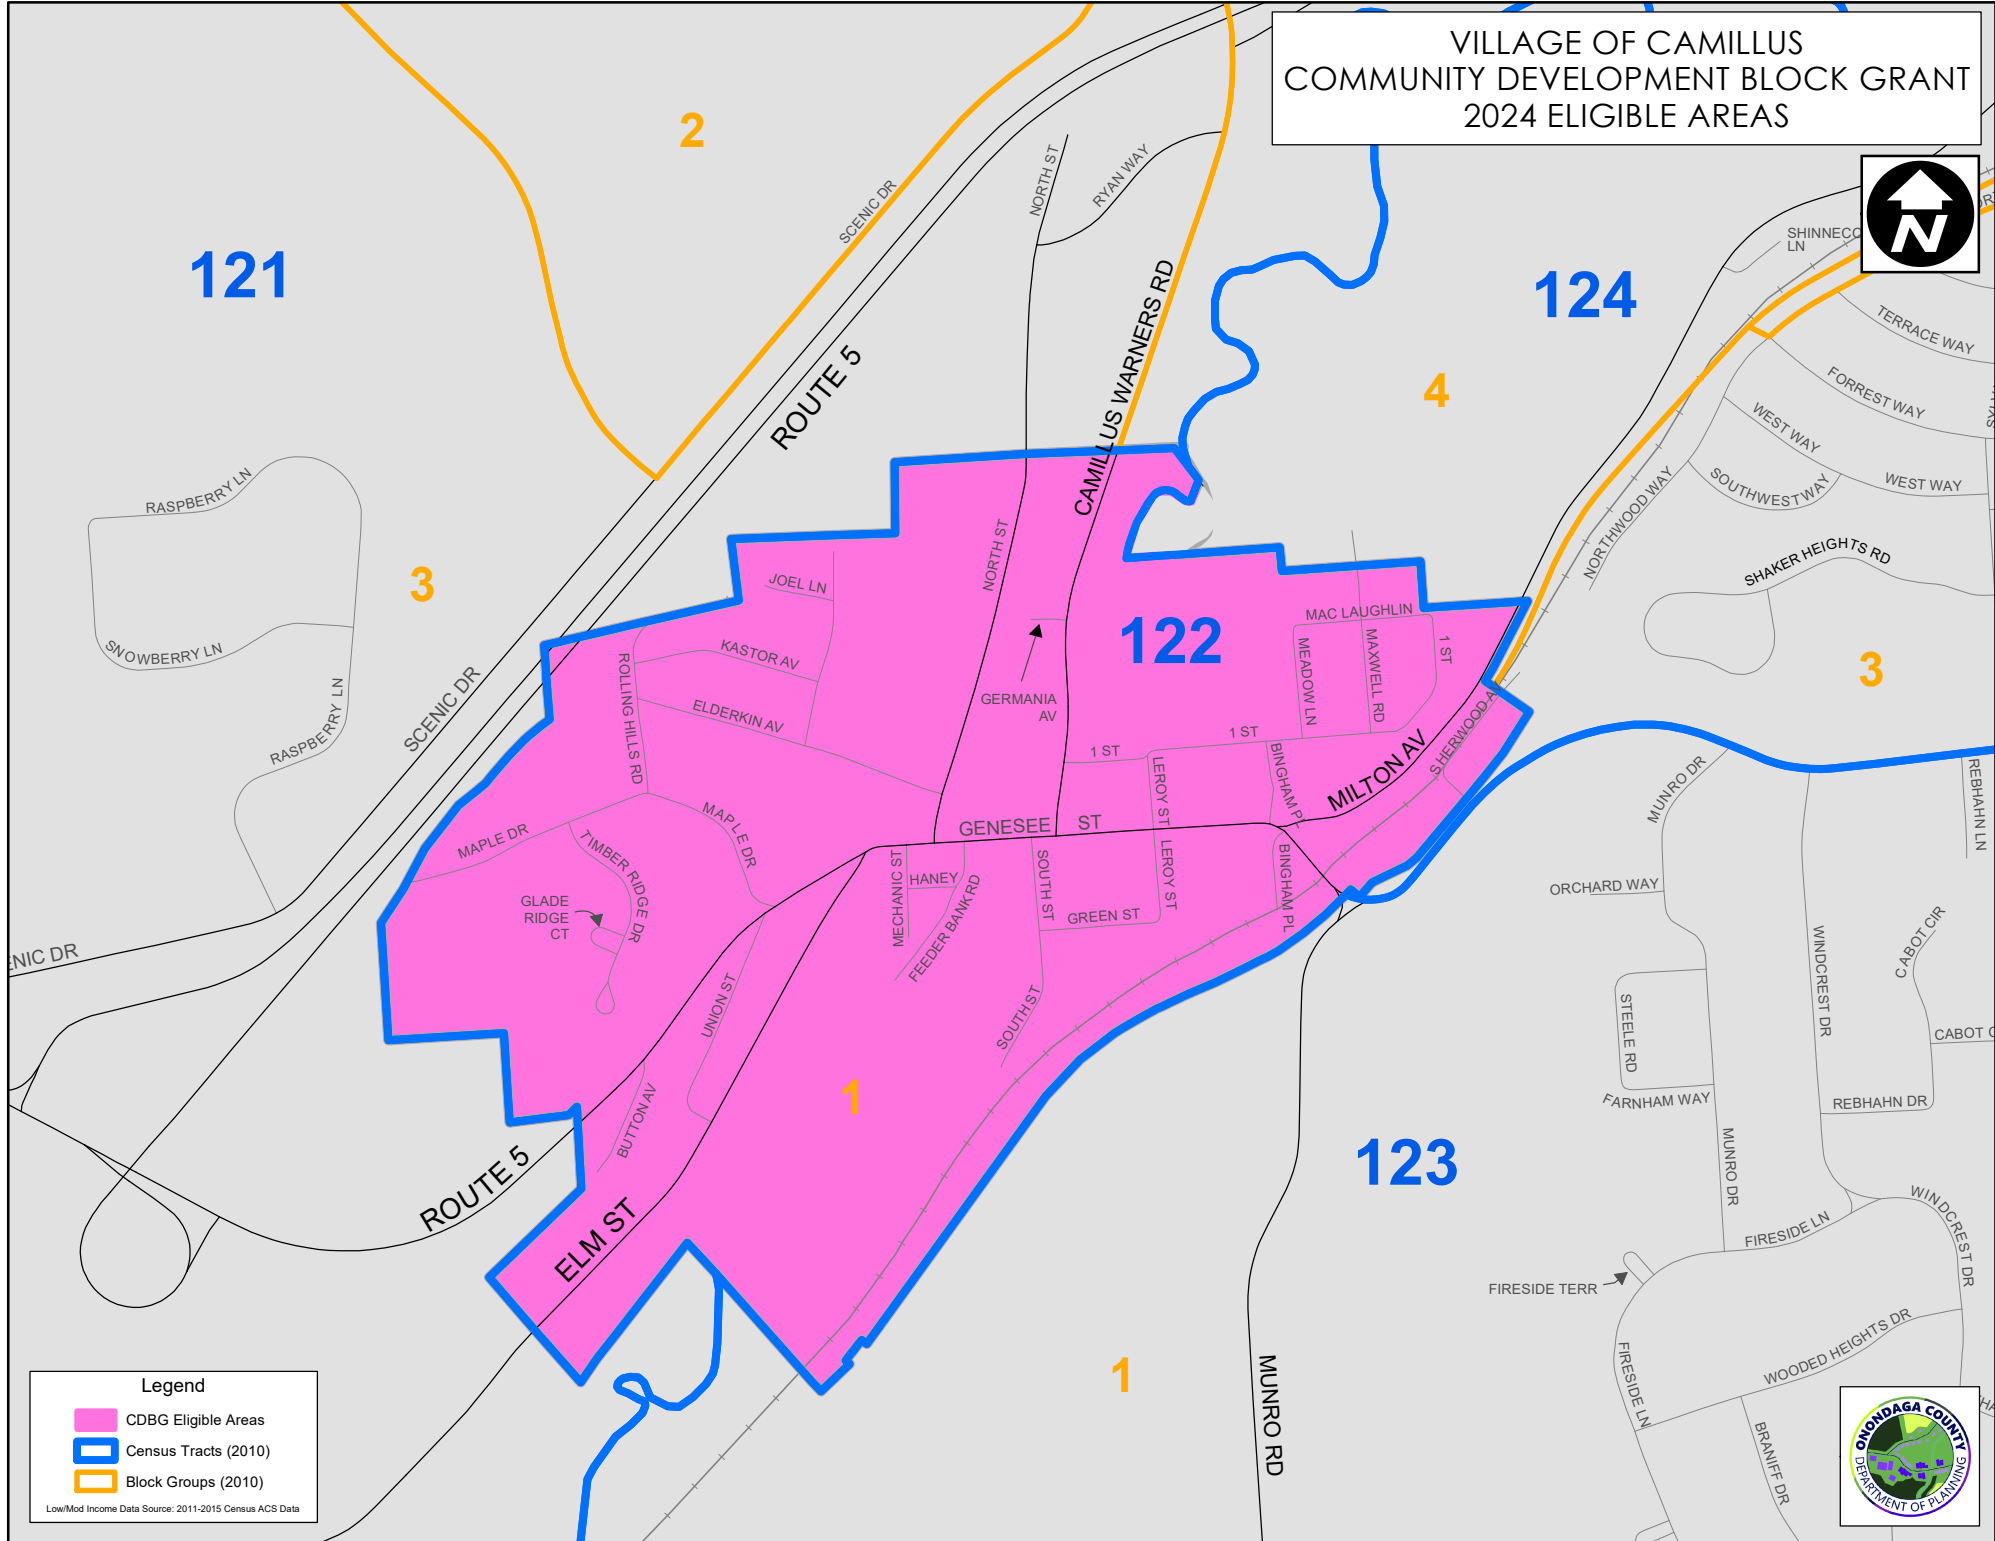

VILLAGE OF CAMILLUS COMMUNITY DEVELOPMENT BLOCK GRANT 2024 ELIGIBLE AREAS

Legend

- CDBG Eligible Areas
- Census Tracts (2010)
- Block Groups (2010)

Low/Mod Income Data Source: 2011-2015 Census ACS Data