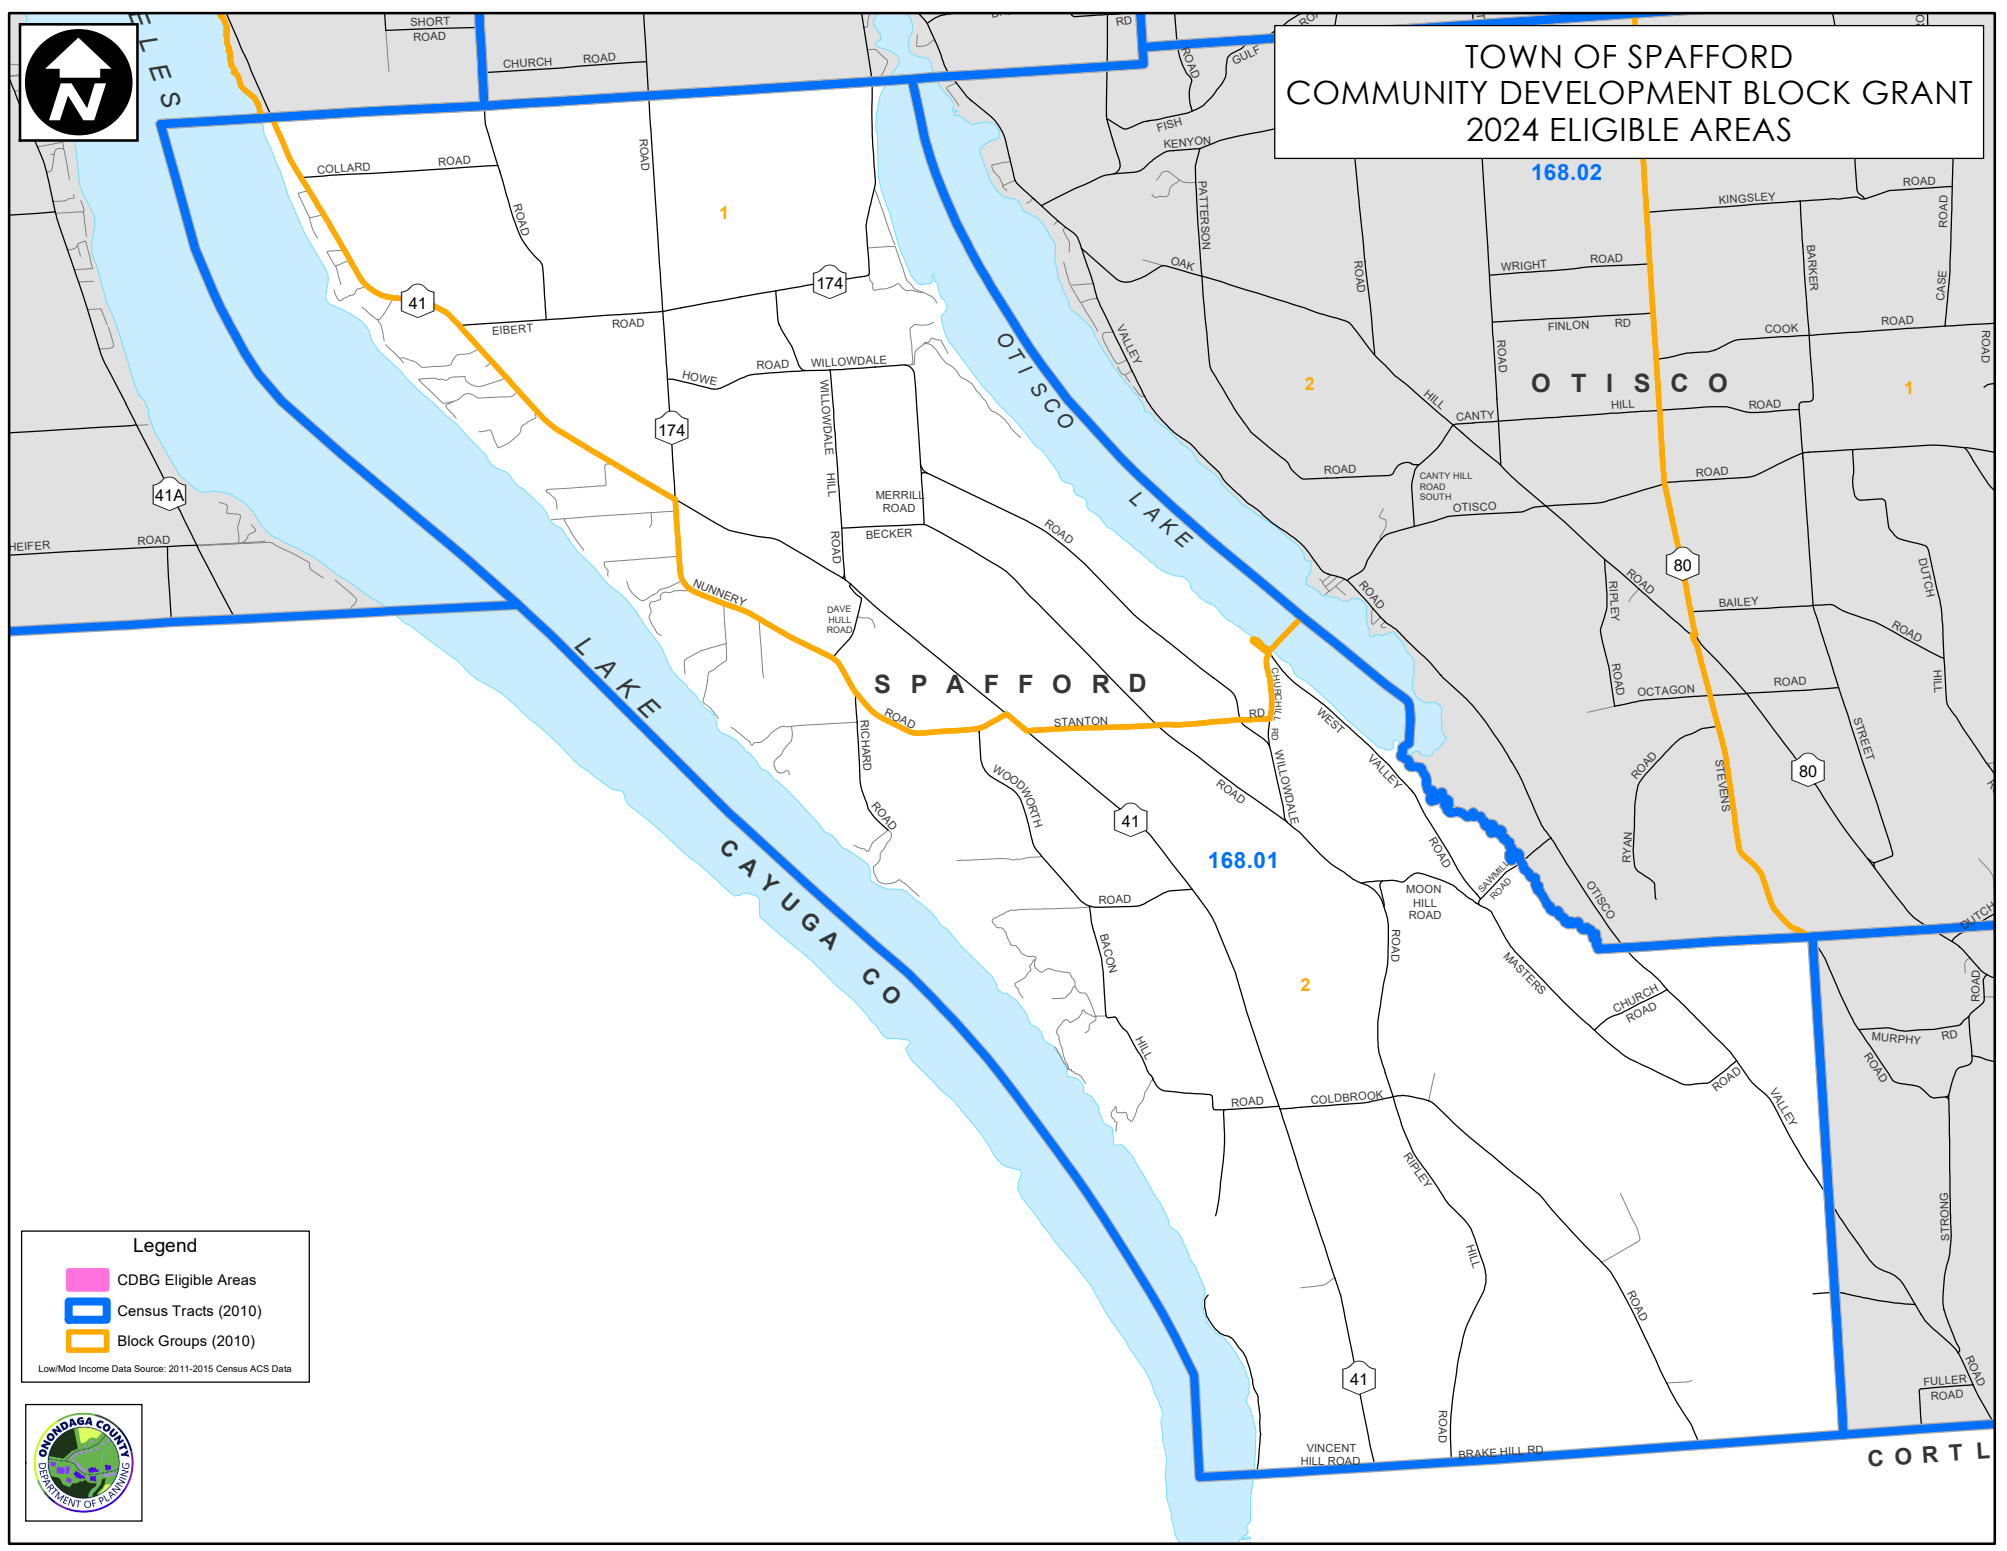

TOWN OF SPAFFORD COMMUNITY DEVELOPMENT BLOCK GRANT 2024 ELIGIBLE AREAS

Legend

- CDBG Eligible Areas
- Census Tracts (2010)
- Block Groups (2010)

Low/Mod Income Data Source: 2011-2015 Census ACS Data