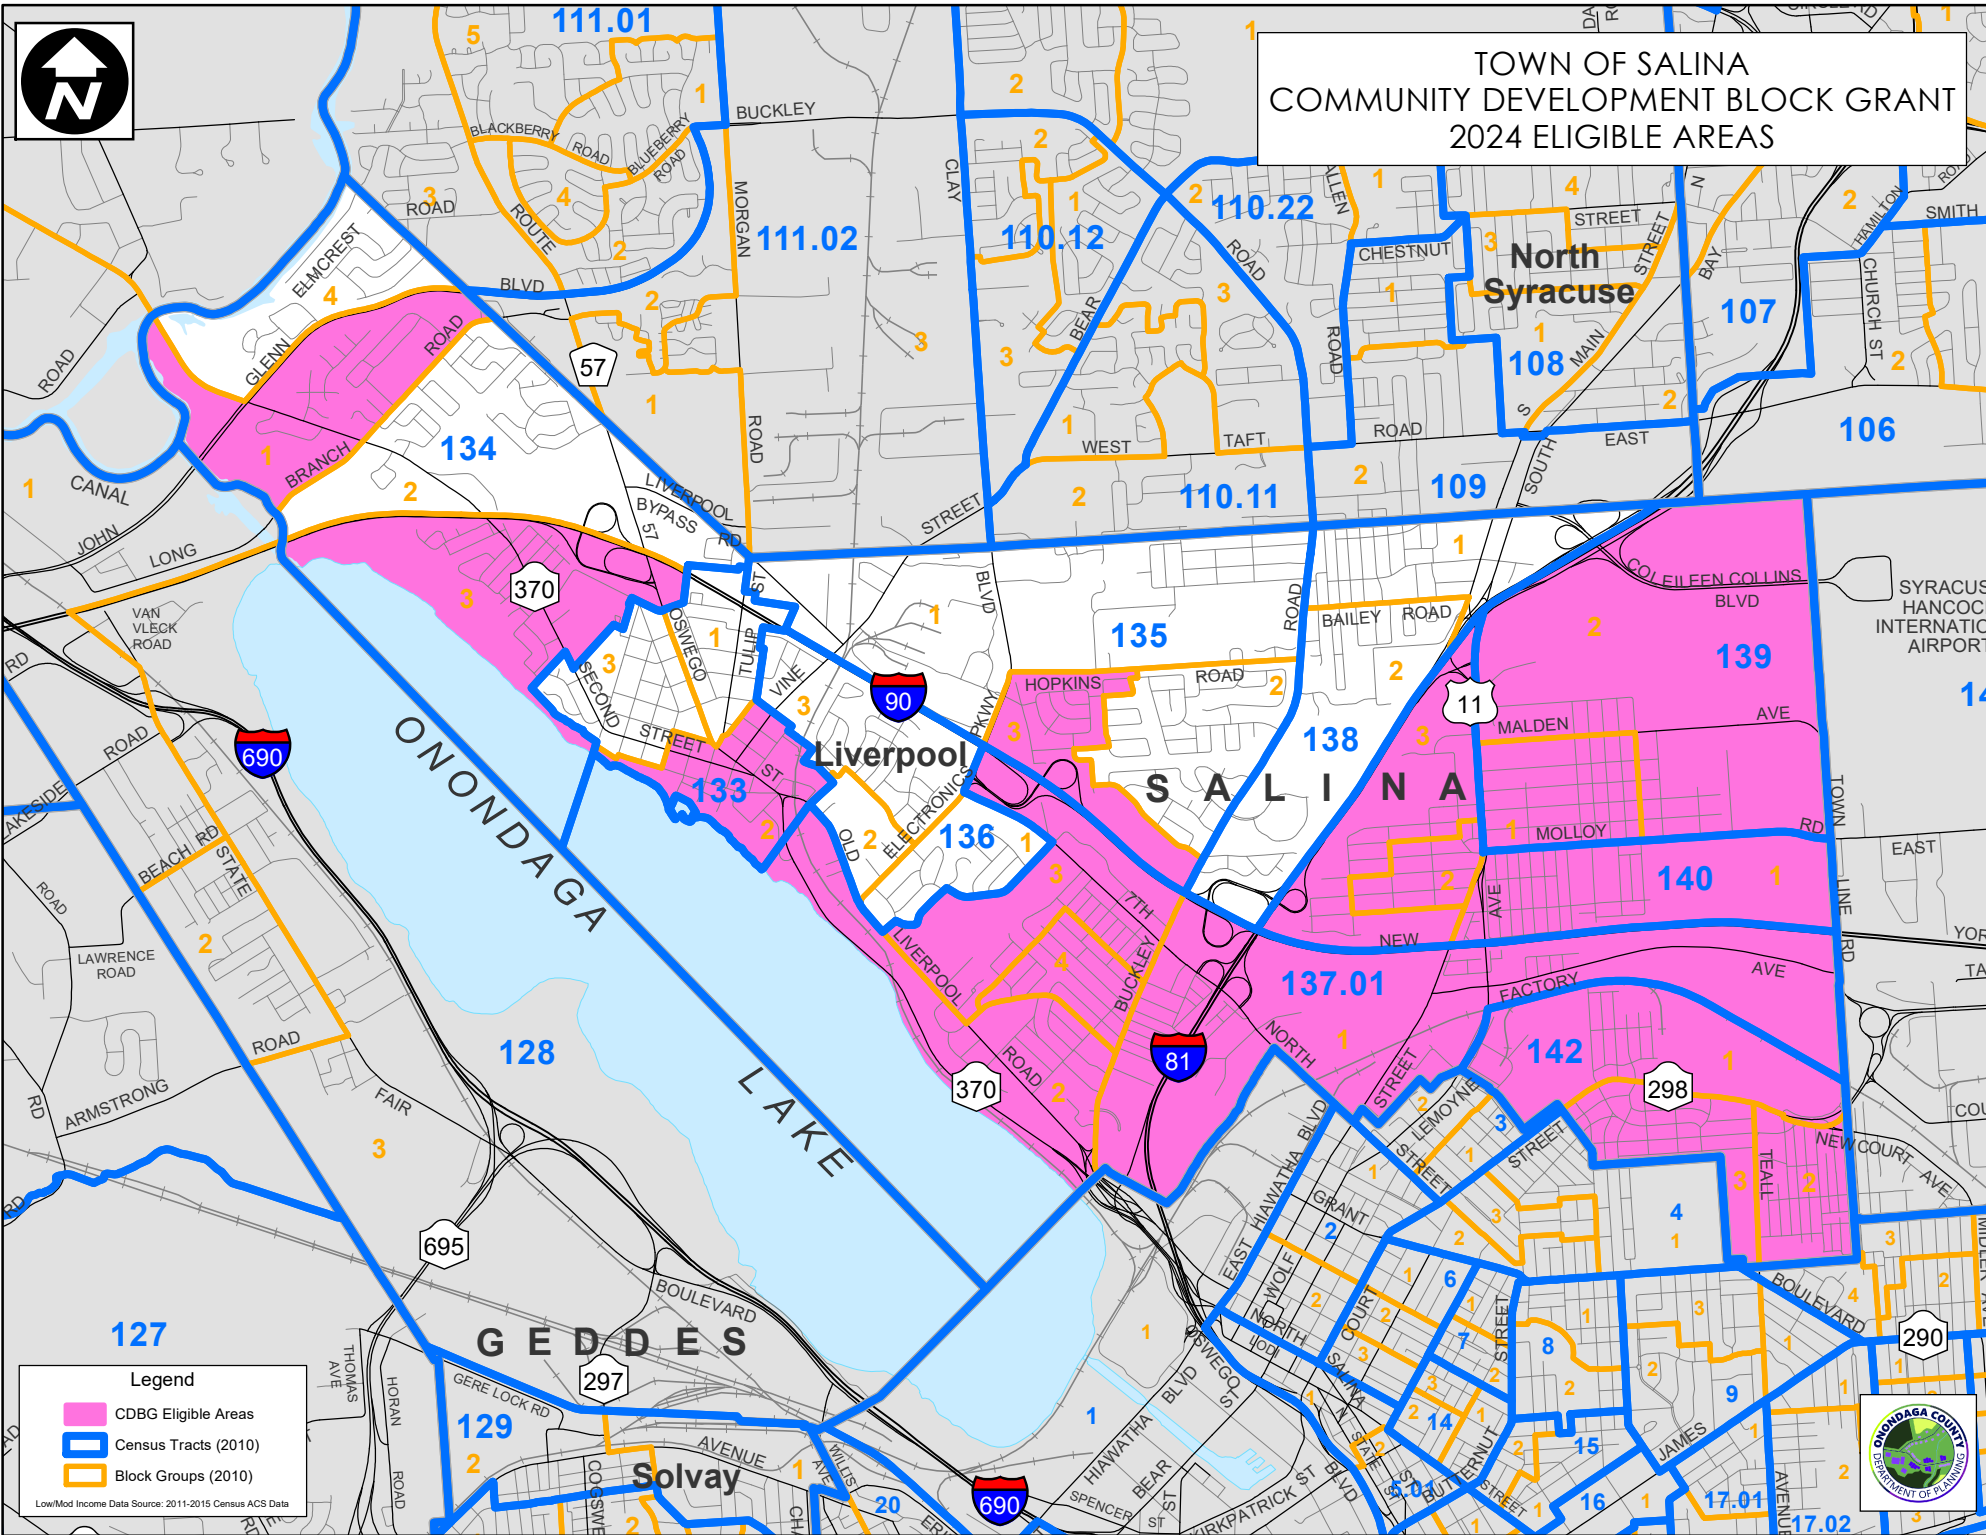

TOWN OF SALINA
COMMUNITY DEVELOPMENT BLOCK GRANT
2024 ELIGIBLE AREAS

Legend

- CDBG Eligible Areas
- Census Tracts (2010)
- Block Groups (2010)