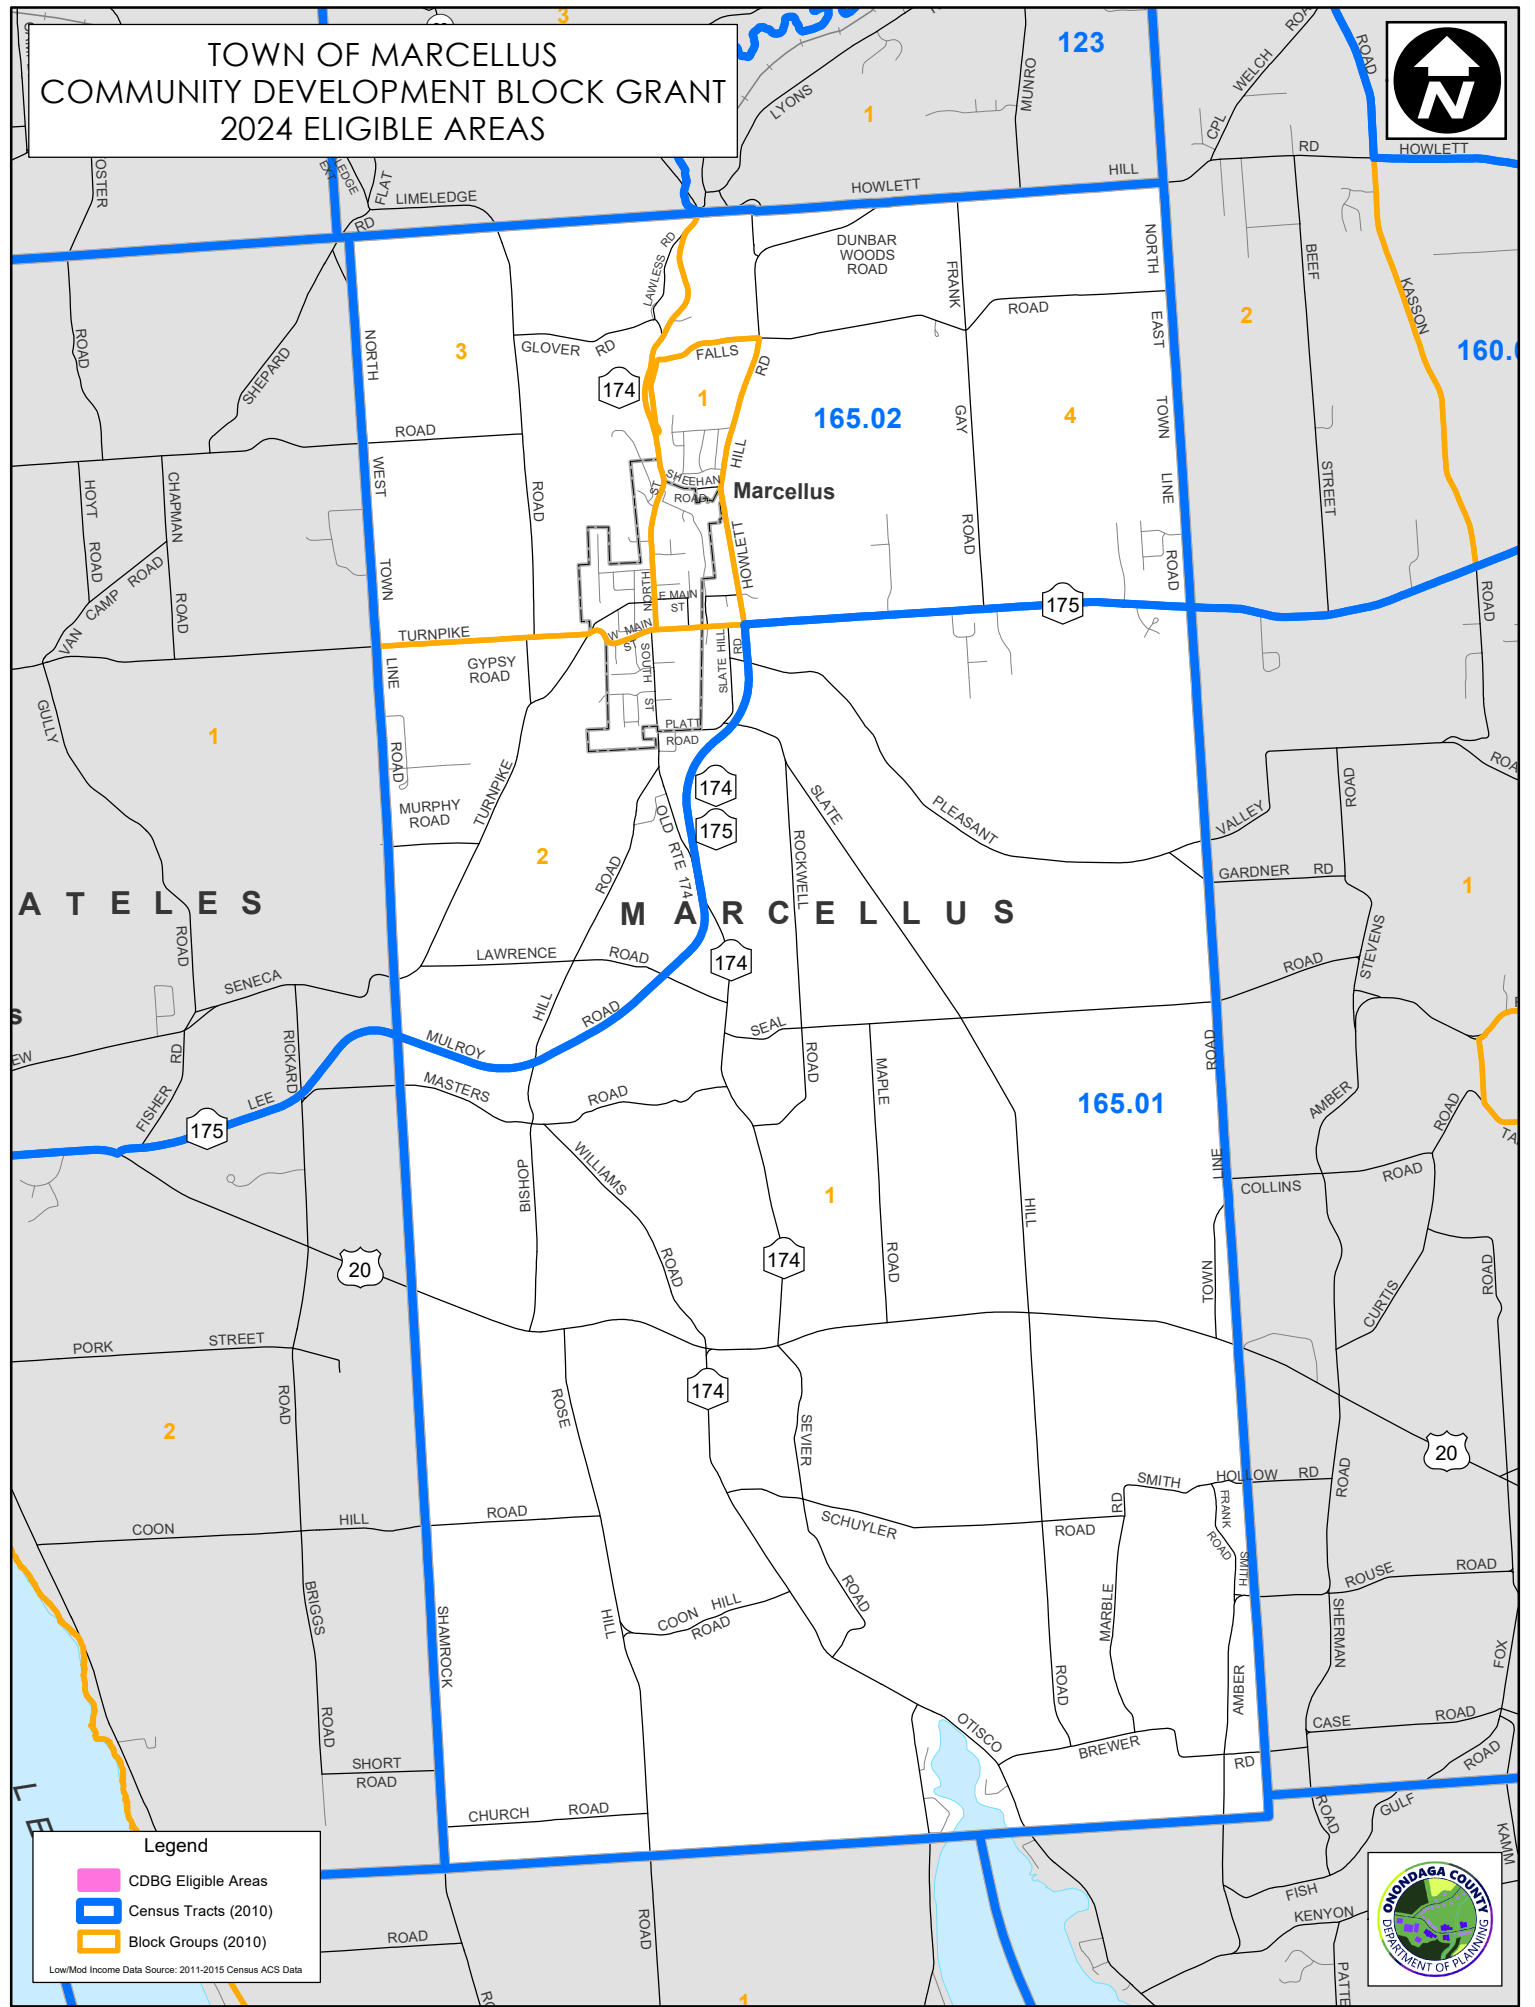

TOWN OF MARCELLUS COMMUNITY DEVELOPMENT BLOCK GRANT 2024 ELIGIBLE AREAS

Legend

- CDBG Eligible Areas
- Census Tracts (2010)
- Block Groups (2010)

Low/Mod Income Data Source: 2011-2015 Census ACS Data